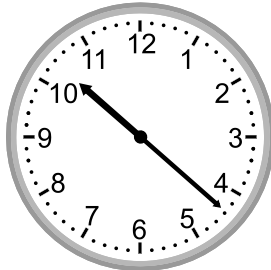

Telling time - 1 minute intervals

Grade 2 Time Worksheet

Write the time below each clock.

1.

2.

3.

4.

5.

8:32

6.

9:25

7.

5:59

8.

10:22

9.