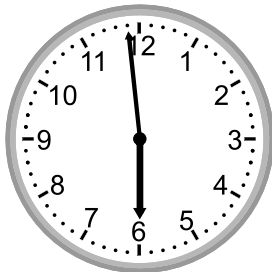

Telling time - 1 minute intervals

Grade 2 Time Worksheet

Write the time below each clock.

1.

2.

3.

4.

5.

6.

7.

8.

9.