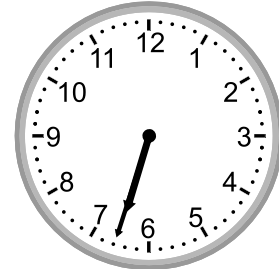

Telling time - 1 minute intervals

Grade 2 Time Worksheet

Write the time below each clock.

1.

11:37

2.

7:12

3.

6:33

4.

6:45

5.

8:32

6.

9:25

7.

5:59

8.

10:22

9.

1:44