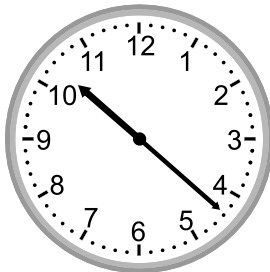

Telling time - 1 minute intervals

Grade 2 Time Worksheet

Write the time below each clock.

1.

2.

3.

4.

5.

6.

7.

8.

9.