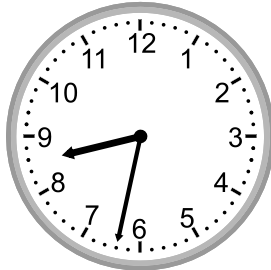

Telling time - 1 minute intervals

Grade 2 Time Worksheet

Write the time below each clock.

1.

2.

3.

4.

5.

11:37

2.

7:12

3.

6:33

4.

6:45

5.