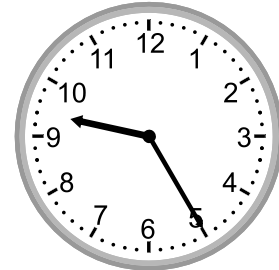

Telling time - 1 minute intervals

Grade 2 Time Worksheet

Write the time below each clock.

1.

11:37

2.

7:12

3.

6:33

4.

6:45

5.

8:32

6.

9:25

7.

5:59

8.

10:22

9.

1:44