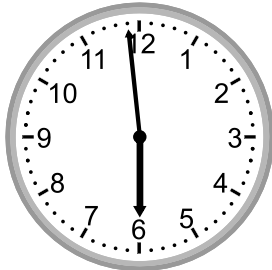

Telling time - 1 minute intervals

Grade 2 Time Worksheet

Write the time below each clock.

1.

11:37

2.

7:12

3.

6:33

4.

6:45

5.

8:32

6.

9:25

7.

5:59

8.

10:22

9.

1:44