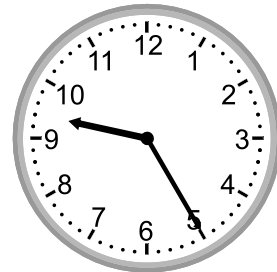

Telling time - 1 minute intervals

Grade 2 Time Worksheet

Write the time below each clock.

1.

2.

3.

4.

5.

6.

7.

8.

9.