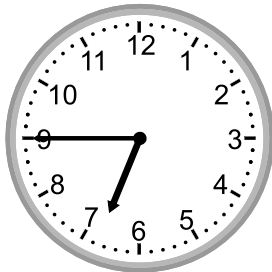

Telling time - 1 minute intervals

Grade 2 Time Worksheet

Write the time below each clock.

1.

2.

3.

4.

5.