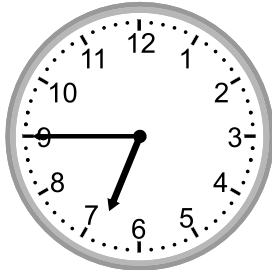

Telling time - 1 minute intervals

Grade 2 Time Worksheet

Write the time below each clock.

1.

2.

3.

4.

5.

11:37

2.

7:12

3.

6:33

4.

6:45

5.