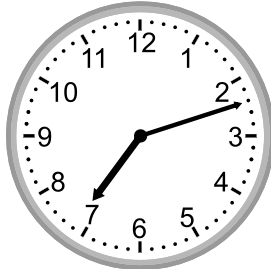

Telling time - 1 minute intervals

Grade 2 Time Worksheet

Write the time below each clock.

1.

11:37

2.

7:12

3.

6:33

4.

6:45

5.

8:32

6.

9:25

7.

5:59

8.

10:22

9.

1:44