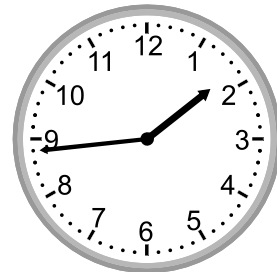

Telling time - 1 minute intervals

Grade 2 Time Worksheet

Write the time below each clock.

1.

2.

3.

4.

5.

6.

7.

8.

9.

Telling time - 1 minute intervals

Grade 2 Time Worksheet

Write the time below each clock.

1.