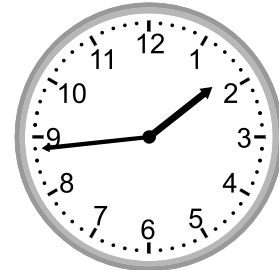

Telling time - 1 minute intervals

Grade 2 Time Worksheet

Write the time below each clock.

1.

2.

3.

4.

5.

8:32

6.

9:25

7.

5:59

8.

10:22

9.