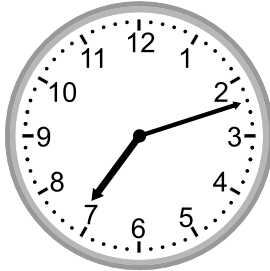

Telling time - 1 minute intervals

Grade 2 Time Worksheet

Write the time below each clock.

1.

2.

3.

4.

5.