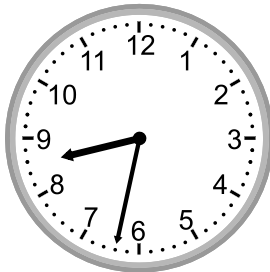

Telling time - 1 minute intervals

Grade 2 Time Worksheet

Write the time below each clock.

1.

2.

3.

4.

5.