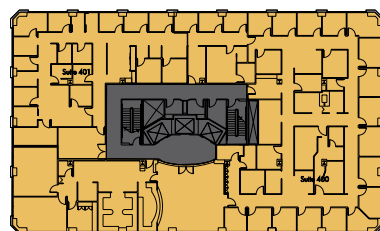

## CAMPUS AMENITIES

- Starbucks
- Conference Facility
- Full Size Cafeteria
- Large Auditorium
- Ample Parking

Jefferson Tower is located on the Swedish Medical Center Cherry Hill Campus. The building offers 108,000 square feet of medical office, clinical and research space. Its location on the Campus in close proximity to First Hill makes it an ideal location for medical professionals providing services in the area. Patients will also appreciate the convenience of outpatient services offered in the building, such as orthopedic, cardiovascular, sports medicine and eye care. Jefferson Tower has undergone extensive improvement by Sabey Construction.

## AVAILABLE SPACE

Total Available Square Feet:  
18,726 rsf on the  
2nd & 4th floors

**SABEY**  
CORPORATION

SABEY CORPORATION | 12201 TUKWILA INTERNATIONAL BLVD. FOURTH FLOOR | SEATTLE, WASHINGTON 98168  
CONTACT JOE SABEY - JOES@SABEY.COM | MARCY PURDY - MARCYP@SABEY.COM | 206.281.8700 | WWW.SABEY.COM