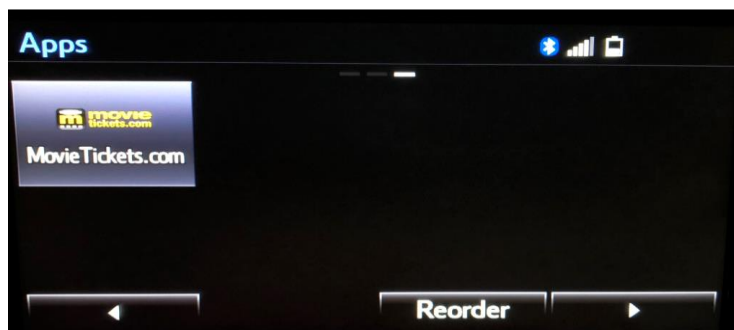

Summary of Compatible Phones

The summary on this page includes recently released phones that support hands-free calls, Bluetooth audio streaming, and Toyota Entune® App Suite applications. Some phones also support additional features. Please refer to the following pages for a **Complete List of Phones Tested to Date** and their detailed compatibility test results.

Entune™ Premium Audio with Navigation & App Suite

Vehicles

Highlander	2014,2015	Highlander HV	2014,2015
Tundra	2014,2015	Sequoia	2014,2015
4Runner	2014,2015	Tacoma	2014,2015
Venza	2015	Sienna	2015
Avalon	2015	Prius V	2015,2016,2017
Avalon HV	2015		

Features

Vehicle (Bluetooth)** Hands-Free, Audio Streaming

Entune® App Suite

Fuel, Sports, Stocks

HD

Weather*, Traffic*

Compatible Phones			
Carrier	Manufacturer	Model	Operating System
AT&T Wireless	Apple	iPhone 6S	iOS 12.1.2 (16C101)
		iPhone 7	iOS 10.1.1 (14B100)
		iPhone 8 Plus	iOS 12.1 (16B92)
		iPhone SE	iOS 9.3.1 (13E238)
		iPhone X	iOS 12.0 (16A366)
		iPhone XS Max	iOS 12.0.1 (16A405)
AT&T Wireless	Google	Pixel (G-2PW4100)	Android 9
		Pixel 3 XL (G013C)	Android 9
AT&T Wireless	HTC	One M9 (0PJA110)	Android 5.1
		U Ultra (2PZF100)	Android 8.0.0
AT&T Wireless	LG	G3 (LG-D850)	Android 5.0.1
		G5 (LG-H820)	Android 6.0.1
		G6 (LG-H871)	Android 7
		V20 (LG-H910)	Android 7
AT&T Wireless	Motorola	Nexus 6 (XT1103)	Android 7.1.1
		Galaxy Note 8 (SM-N950U)	Android 8.0.0
AT&T Wireless	Samsung	Galaxy Note 9 (SM-N960U)	Android 8.1.0
		Galaxy S7 (SM-G930A)	Android 6.0.1

* Traffic and Weather are provided by HD when in a valid HD signal area. When outside a valid HD signal area, traffic and weather data is retrieved through the Entune® App suite mobile application.

** For SMS Text compatibility test results, please refer to the Complete List of Phones Tested to Date

Continued on Next Page ➔

Last Updated - January, 2019

This list represents the phones that have been tested for compatibility with vehicle Bluetooth and Entune® App suite features to date. This list will be updated on an on-going basis as new phones are constantly being tested. If you do not find your phone on the list, please refer to www.toyota.com/connect for more details. Please note that Toyota Motor sales, USA does not make recommendations on phone carriers, manufacturers, models or operating systems.