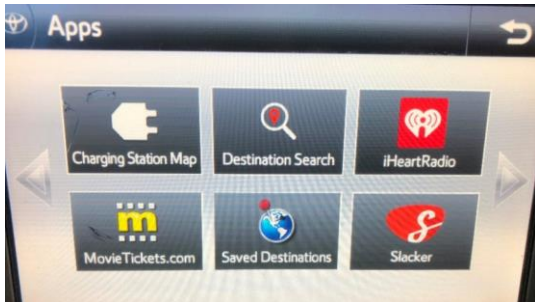

Let's Go Places

Summary of Compatible Phones

The summary on this page and the next includes recently released phones that support hands-free calls, Bluetooth audio streaming, and Entune® App Suite applications. Some phones also support additional features. Please refer to the following pages for a [Complete List of Phones Tested to Date](#) and their detailed compatibility test results.

Head Unit

Premium IntelliTouch™ Navigation with Entune® App Suite and EV Applications

Vehicles

RAV4 EV   2012, 2013, 2014

Features

Vehicle (Bluetooth)**   Hands-Free, Audio Streaming

Entune® App Suite

EV   Charge Mgmt, Charge Station Map, Vehicle Finder, Remote Climate ECO Dashboard

SiriusXM   Fuel, Sports, Stocks, Traffic, Weather

Compatible Phones					
Carrier	Manufacturer	Model	Operating System		
AT&T Wireless	Apple	iPhone 6S	iOS 12.1.2 (16C101)		
		iPhone 7	iOS 10.1.1 (14B100)		
		iPhone 8 Plus	iOS 12.1 (16B92)		
		iPhone SE	iOS 9.3.1 (13E238)		
		iPhone X	iOS 12.0 (16A366)		
		iPhone XS Max	iOS 12.0.1 (16A405)		
Google		Pixel (G-2PW4100)	Android 9		
		Pixel 3 XL (G013C)	Android 9		
HTC		One M9 (0PJA110)	Android 5.1		
		U Ultra (2PZF100)	Android 8.0.0		
LG		G3 (LG-D850)	Android 5.0.1		
		G5 (LG-H820)	Android 6.0.1		
		G6 (LG-H871)	Android 7		
		V20 (LG-H910)	Android 7		
Motorola		Nexus 6 (XT1103)	Android 7.1.1		
		Galaxy Note 8 (SM-N950U)	Android 8.0.0		
Samsung		Galaxy Note 9 (SM-N960U)	Android 8.1.0		
		Galaxy S7 (SM-G930A)	Android 6.0.1		
		Galaxy S7 Active (SM-G891A)	Android 7		
		Galaxy S7 Edge (SM-G935A)	Android 7		
		Galaxy S8 (SM-G950U)	Android 8.0.0		

* Traffic and Weather are provided by HD when in a valid HD signal area. When outside a valid HD signal area, traffic and weather data is retrieved through the Entune® App suite mobile application.

** For SMS Text compatibility test results, please refer to the Complete List of Phones Tested to Date

Continued on Next Page ➡

Last Updated - January, 2019

This list represents the phones that have been tested for compatibility with Vehicle Bluetooth and Entune® App Suite features to date. This list will be updated on an on-going basis as new phones are constantly being tested. If you do not find your phone on this list, please refer to www.toyota.com/connect for more details. Please note that Toyota Motor Sales, U.S.A. does not make recommendations on phone carriers, manufacturers, models or operating systems.