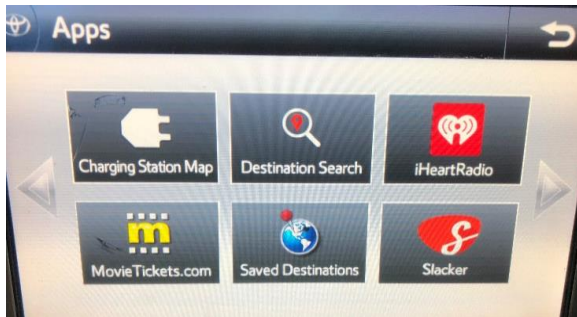

Let's Go Places

Summary of Compatible Phones

Head Unit

Premium HDD Navigation with Entune® App Suite including Plug-in Hybrid Apps and JBL

Vehicles

Prius Plug-In Advanced 2012, 2013, 2014, 2015

Features

Vehicle (Bluetooth)** Hands-Free, Audio Streaming

Entune® App Suite

EV Charge Mgmt, Charge Station Map, Vehicle Finder, Remote Climate ECO Dashboard

SiriusXM Fuel, Sports, Stocks, Traffic, Weather

Compatible Phones				
Carrier	Manufacturer	Model	Operating System	
T-Mobile	HTC	10 (2PS6500)	Android 6.0.1	
		U Ultra (2PZF100)	Android 7	
	Huawei	Nexus 6P (H1511)	Android 7.1.1	
		Samsung	Galaxy S7 (SM-G930T)	Android 7
	Galaxy S7 Edge (SM-G935T)		Android 8.0.0	
	Verizon Wireless	Apple	Galaxy S8 (SM-G950U)	Android 8.0.0
iPhone 6			iOS 11.4 (15F79)	
iPhone 6S Plus			iOS 12.1.2 (16C101)	
Google		iPhone 8	iOS 12.0 (16A366)	
		iPhone XR	iOS 12.1 (16B93)	
		Pixel 2 (G011A)	Android 9	
Samsung		Pixel 3 (G013A)	Android 9	
		Pixel XL (G-2PW2100)	Android 9	
		Galaxy Note 4 (SM-N910V)	Android 5.0.1	
		Galaxy Note 8 (SM-N950U)	Android 8.0.0	
		Galaxy Note 9 (SM-N960U)	Android 8.1.0	
		Galaxy S7 (SM-G930V)	Android 6.0.1	
Samsung	Galaxy S7 Edge (SM-G935V)	Android 6.0.1		
	Galaxy S8 (SM-G950U)	Android 7		
	Galaxy S9 Plus (SM-G965U)	Android 8.0.0		

* Traffic and Weather are provided by HD when in a valid HD signal area. When outside a valid HD signal area, traffic and weather data is retrieved through the Entune® App suite mobile application.

** For SMS Text compatibility test results, please refer to the Complete List of Phones Tested to Date

Last Updated - January, 2019

This list represents the phones that have been tested for compatibility with Vehicle Bluetooth and Entune® App Suite features to date. This list will be updated on an on-going basis as new phones are constantly being tested. If you do not find your phone on this list, please refer to www.toyota.com/connect for more details. Please note that Toyota Motor Sales, U.S.A. does not make recommendations on phone carriers, manufacturers, models or operating systems.