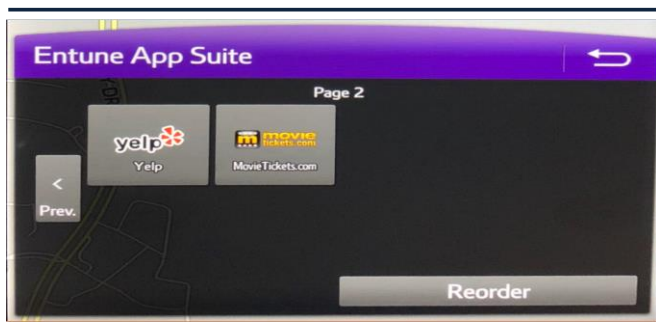

Summary of Compatible Phones

Entune™ Premium Audio with Navigation & App Suite

Vehicles

Prius Prime 2017

Features

Vehicle (Bluetooth)** Hands-Free, Audio Streaming

Entune® App Suite

Fuel, Sports, Stocks, Charge Station map

HD Weather*, Traffic*

Compatible Phones				
Carrier	Manufacturer	Model	Operating System	
Sprint	Apple	iPhone 8 Plus	iOS 11.2.2 (15C202)	
		iPhone SE	iOS 11.4 (15F79)	
		iPhone X	iOS 11.2.2 (15C202)	
		iPhone XS	iOS 12.0.1 (16A405)	
	LG	G6 (LG-LS993)	Android 8.0.0	
	Samsung	Galaxy S8 Plus (SM-G955U)	Android 8.0.0	
T-Mobile	Apple	iPhone 6	iOS 10.0.2 (14A456)	
		iPhone 7 Plus	iOS 12.0 (16A366)	
		iPhone 8	iOS 11.2.2 (15C202)	
		iPhone SE	iOS 11.4.1 (15G77)	
	Google	Pixel (G-2PW4100)	Android 7.1.2	
		Pixel 2 XL (G011C)	Android 9	
	Huawei	Nexus 6P (H1511)	Android 7.1.1	
	Samsung	Galaxy S7 (SM-G930T)	Android 7	
		Galaxy S8 (SM-G950U)	Android 8.0.0	
	Verizon Wireless	Apple	iPhone 6	iOS 11.4 (15F79)
iPhone 6S Plus			iOS 12.1.2 (16C101)	
iPhone 8			iOS 12.0 (16A366)	
Google		iPhone XR	iOS 12.1 (16B93)	
		Pixel 2 (G011A)	Android 9	
		Pixel 3 (G013A)	Android 9	
Samsung		Pixel XL (G-2PW2100)	Android 9	
		Galaxy Note 8 (SM-N950U)	Android 8.0.0	
		Galaxy Note 9 (SM-N960U)	Android 8.1.0	
		Galaxy S9 Plus (SM-G965U)	Android 8.0.0	

* Traffic and Weather are provided by HD when in a valid HD signal area. When outside a valid HD signal area, traffic and weather data is retrieved through the Entune® App suite mobile application.

** For SMS Text compatibility test results, please refer to the Complete List of Phones Tested to Date

Last Updated - January, 2019

This list represents the phones that have been tested for compatibility with vehicle Bluetooth and Entune® App suite features to date. This list will be updated on an on-going basis as new phones are constantly being tested. If you do not find your phone on the list, please refer to www.toyota.com/connect for more details. Please note that Toyota Motor sales, USA does not make recommendations on phone carriers, manufacturers, models or operating systems.