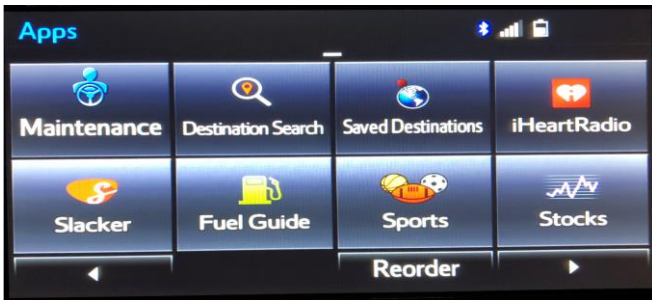

Summary of Compatible Phones

Entune™ Premium Audio with Navigation & App Suite

Vehicles

Corolla	2016	RAV4	2016
Camry HV	2016	Camry	2016
RAV4 HV	2016		

Features

Vehicle (Bluetooth)**	Hands-Free, Audio Streaming
Entune® App Suite	
	Fuel, Sports, Stocks
HD	Weather*, Traffic*

Compatible Phones			
Carrier	Manufacturer	Model	Operating System
T-Mobile	Google	Pixel 2 XL (G011C)	Android 9
	HTC	10 (2PS6500)	Android 6.0.1
		U Ultra (2PZF100)	Android 7
	Huawei	Nexus 6P (H1511)	Android 7.1.1
	Samsung	Galaxy S7 (SM-G930T)	Android 7
		Galaxy S7 Edge (SM-G935T)	Android 8.0.0
Galaxy S8 (SM-G950U)		Android 8.0.0	
Apple	iPhone 6	iOS 11.4 (15F79)	
	iPhone 6S Plus	iOS 12.1.2 (16C101)	
	iPhone 8	iOS 12.0 (16A366)	
	iPhone XR	iOS 12.1 (16B93)	
Google	Pixel 2 (G011A)	Android 9	
	Pixel 3 (G013A)	Android 9	
	Pixel XL (G-2PW2100)	Android 9	
Verizon Wireless	Galaxy Note 4 (SM-N910V)	Android 5.0.1	
	Galaxy Note 8 (SM-N950U)	Android 8.0.0	
	Galaxy Note 9 (SM-N960U)	Android 8.1.0	
	Samsung	Galaxy S7 (SM-G930V)	Android 6.0.1
		Galaxy S7 Edge (SM-G935V)	Android 6.0.1
	Galaxy S8 (SM-G950U)	Android 7	
Galaxy S9 Plus (SM-G965U)	Android 8.0.0		

* Traffic and Weather are provided by HD when in a valid HD signal area. When outside a valid HD signal area, traffic and weather data is retrieved through the Entune® App suite mobile application.

** For SMS Text compatibility test results, please refer to the Complete List of Phones Tested to Date

Last Updated - January, 2019

This list represents the phones that have been tested for compatibility with vehicle Bluetooth and Entune® App suite features to date. This list will be updated on an on-going basis as new phones are constantly being tested. If you do not find your phone on the list, please refer to www.toyota.com/connect for more details. Please note that Toyota Motor sales, USA does not make recommendations on phone carriers, manufacturers, models or operating systems.