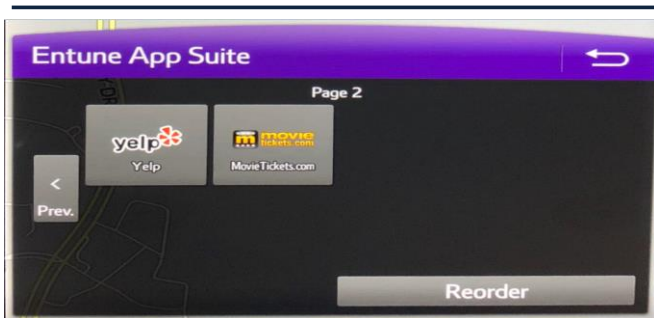

Summary of Compatible Phones

The summary on this page includes recently released phones that support hands-free calls, Bluetooth audio streaming, and Entune® App Suite applications. Some phones also support additional features. Please refer to the following pages for a **Complete List of Phones Tested to Date** and their detailed compatibility test results.

11.6-in. HD Multimedia Display with Entune Premium JBL Audio

Vehicles

Prius Prime 2017

Features

- Vehicle (Bluetooth)** Hands-Free, Audio Streaming
- Entune® App Suite Fuel, Sports, Stocks, Charge Station
- HD map
- Weather*, Traffic*

Compatible Phones			
Carrier	Manufacturer	Model	Operating System
AT&T Wireless	Apple	iPhone 6S	iOS 12.1.2 (16C101)
		iPhone 7	iOS 10.1.1 (14B100)
		iPhone 8 Plus	iOS 12.1 (16B92)
		iPhone X	iOS 12.0 (16A366)
		iPhone XS Max	iOS 12.0.1 (16A405)
	Google	Pixel 3 XL (G013C)	Android 9
	HTC	U Ultra (2PZF100)	Android 8.0.0
	LG	V20 (LG-H910)	Android 7
	Motorola	Nexus 6 (XT1103)	Android 7.1.1
	Samsung	Galaxy Note 8 (SM-N950U)	Android 8.0.0
		Galaxy Note 9 (SM-N960U)	Android 8.1.0
		Galaxy S7 Active (SM-G891A)	Android 7
		Galaxy S7 Edge (SM-G935A)	Android 7
		Galaxy S8 (SM-G950U)	Android 8.0.0
Galaxy S8 Plus (SM-G955U)		Android 8.0.0	
Galaxy S9 (SM-G960U)		Android 8.0.0	
Sony	Xperia L1 (G3313)	Android 7	
	Xperia XA1 (G3123)	Android 7	
Sprint	Apple	iPhone 7	iOS 12.0 (16A366)
		iPhone 7 Plus	iOS 11.1.1 (15B150)

* Traffic and Weather are provided by HD when in a valid HD signal area. When outside a valid HD signal area, traffic and weather data is retrieved through the Entune® App suite mobile application.

** For SMS Text compatibility test results, please refer to the Complete List of Phones Tested to Date

Continued on Next Page

Last Updated - January, 2019

This list represents the phones that have been tested for compatibility with vehicle Bluetooth and Entune® App suite features to date. This list will be updated on an on-going basis as new phones are constantly being tested. If you do not find your phone on the list, please refer to www.toyota.com/connect for more details. Please note that Toyota Motor sales, USA does not make recommendations on phone carriers, manufacturers, models or operating systems.