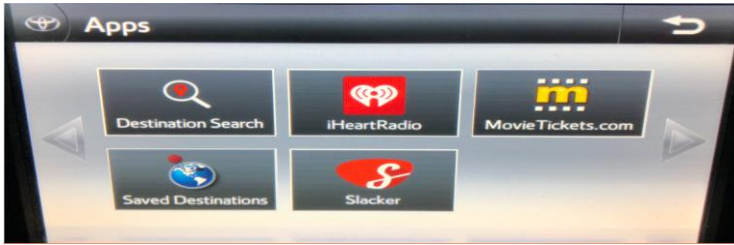

Summary of Compatible Phones

The summary on this page and the next includes recently released phones that support hands-free calls, Bluetooth audio streaming, and Entune® App Suite applications. Some phones also support additional features. Please refer to the following pages for a [Complete List of Phones Tested to Date](#) and their detailed compatibility test results.

Head Unit

Premium HDD Navigation with Entune® App Suite

Vehicles

Avalon	2013, 2014
Avalon Hybrid	2013, 2014
Camry	2012, 2013, 2014
Camry Hybrid	2012, 2013, 2014
Land Cruiser	2013, 2014, 2015
Prius	2012, 2013, 2014, 2015
Prius V	2012, 2013, 2014, 2015
Sequoia	2013
Venza	2013, 2014

Features

Vehicle (Bluetooth)**	Hands-Free, Audio Streaming
Entune® App Suite	
SiriusXM	Fuel, Sports, Stocks, Traffic, Weather

Compatible Phones			
Carrier	Manufacturer	Model	Operating System
AT&T Wireless	Apple	iPhone 6S	iOS 12.1.2 (16C101)
		iPhone 7	iOS 10.1.1 (14B100)
		iPhone 8 Plus	iOS 12.1 (16B92)
		iPhone SE	iOS 9.3.1 (13E238)
		iPhone X	iOS 12.0 (16A366)
		iPhone XS Max	iOS 12.0.1 (16A405)
Google		Pixel (G-2PW4100)	Android 9
		Pixel 3 XL (G013C)	Android 9
HTC		One M9 (0PJA110)	Android 5.1
		U Ultra (2PZF100)	Android 8.0.0
LG		G3 (LG-D850)	Android 5.0.1
		G5 (LG-H820)	Android 6.0.1
		G6 (LG-H871)	Android 7
		V20 (LG-H910)	Android 7
Motorola		Nexus 6 (XT1103)	Android 7.1.1
		Galaxy Note 8 (SM-N950U)	Android 8.0.0
		Galaxy Note 9 (SM-N960U)	Android 8.1.0
		Galaxy S7 (SM-G930A)	Android 6.0.1
		Galaxy S7 Active (SM-G891A)	Android 7
		Galaxy S7 Edge (SM-G935A)	Android 7
		Galaxy S8 (SM-G950U)	Android 8.0.0
		Galaxy S8 Plus (SM-G955U)	Android 8.0.0

* Traffic and Weather are provided by HD when in a valid HD signal area. When outside a valid HD signal area, traffic and weather data is retrieved through the Entune® App suite mobile application.

** For SMS Text compatibility test results, please refer to the Complete List of Phones Tested to Date

Continued on Next Page

Last Updated - January, 2019