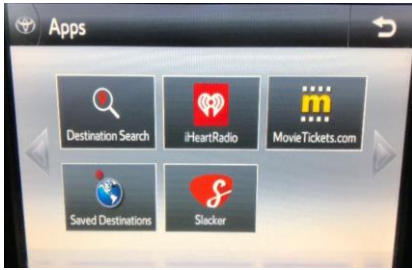

Let's Go Places

Display Navigation with Entune® App Suite

Summary of Compatible Phones

Head Unit

Display Navigation with Entune® App Suite

Vehicles

Sequoia	2012, 2013
Sienna	2012, 2013, 2014
Tundra	2012, 2013

Features

Vehicle (Bluetooth)** Hands-Free, Audio Streaming

Entune® App Suite

Fuel, Sports, Stocks, Traffic, Weather

Compatible Phones				
Carrier	Manufacturer	Model	Operating System	
T-Mobile	Google	Pixel 2 XL (G011C)	Android 9	
	HTC	10 (2PS6500)	Android 6.0.1	
		U Ultra (2PZF100)	Android 7	
	Huawei	Nexus 6P (H1511)	Android 7.1.1	
		Samsung	Galaxy S7 (SM-G930T)	Android 7
			Galaxy S7 Edge (SM-G935T)	Android 8.0.0
	Verizon Wireless	Apple	Galaxy S8 (SM-G950U)	Android 8.0.0
			iPhone 6	iOS 11.4 (15F79)
			iPhone 6S Plus	iOS 12.1.2 (16C101)
			iPhone 8	iOS 12.0 (16A366)
Google		iPhone XR	iOS 12.1 (16B93)	
		Pixel 2 (G011A)	Android 9	
		Pixel 3 (G013A)	Android 9	
		Pixel XL (G-2PW2100)	Android 9	
		Samsung	Galaxy Note 4 (SM-N910V)	Android 5.0.1
			Galaxy Note 8 (SM-N950U)	Android 8.0.0
Galaxy Note 9 (SM-N960U)	Android 8.1.0			
Galaxy S7 (SM-G930V)	Android 6.0.1			
Samsung	Galaxy S7 Edge (SM-G935V)	Android 6.0.1		
	Galaxy S8 (SM-G950U)	Android 7		
	Galaxy S9 Plus (SM-G965U)	Android 8.0.0		
	Galaxy S7 (SM-G930V)	Android 6.0.1		
	Galaxy S7 Edge (SM-G935V)	Android 6.0.1		
	Galaxy S8 (SM-G950U)	Android 7		
	Galaxy S9 Plus (SM-G965U)	Android 8.0.0		

* Traffic and Weather are provided by HD when in a valid HD signal area. When outside a valid HD signal area, traffic and weather data is retrieved through the Entune® App suite mobile application.

** For SMS Text compatibility test results, please refer to the Complete List of Phones Tested to Date

Last Updated - January, 2019

This list represents the phones that have been tested for compatibility with Vehicle Bluetooth and Entune® App Suite features to date. This list will be updated on an on-going basis as new phones are constantly being tested. If you do not find your phone on this list, please refer to www.toyota.com/connect for more details. Please note that Toyota Motor Sales, U.S.A. does not make recommendations on phone carriers, manufacturers, models or operating systems.