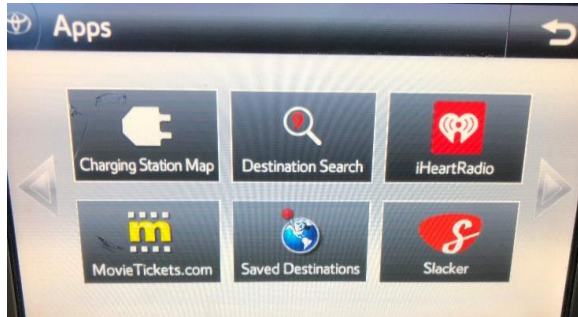

Let's Go Places

Premium HDD Navigation with Entune® App Suite including Plug-in Hybrid

Summary of Compatible Phones-cont.

Head Unit

Premium HDD Navigation with Entune® App Suite including Plug-in Hybrid Apps and JBL

Vehicles

Prius Plug-In Advanced 2012, 2013, 2014, 2015

Features

Vehicle (Bluetooth)** Hands-Free, Audio Streaming

Entune® App Suite

EV Charge Mgmt, Charge Station Map, Vehicle Finder, Remote Climate
ECO Dashboard

SiriusXM Fuel, Sports, Stocks, Traffic, Weather

Compatible Phones				
Carrier	Manufacturer	Model	Operating System	
AT&T Wireless	Samsung	Galaxy S8 Plus (SM-G955U)	Android 8.0.0	
		Galaxy S9 (SM-G960U)	Android 8.0.0	
	Sony	Xperia L1 (G3313)	Android 7	
		Xperia XA1 (G3123)	Android 7	
Sprint	Apple	iPhone 6	iOS 8.3 (12F70)	
		iPhone 6S	iOS 9.2 (13C75)	
		iPhone 7	iOS 12.0 (16A366)	
		iPhone 7 Plus	iOS 11.1.1 (15B150)	
		iPhone 8 Plus	iOS 11.2.2 (15C202)	
		iPhone SE	iOS 11.4 (15F79)	
	LG	Samsung	iPhone X	iOS 11.2.2 (15C202)
			iPhone XS	iOS 12.0.1 (16A405)
			Galaxy Note 4 (SM-N910P)	Android 4.4.4
			Galaxy S7 (SM-G930P)	Android 8.0.0
T-Mobile	Apple	Galaxy S8 Plus (SM-G955U)	Android 8.0.0	
		iPhone 6	iOS 10.0.2 (14A456)	
		iPhone 7 Plus	iOS 12.0 (16A366)	
	Google	iPhone 8	iOS 11.2.2 (15C202)	
		iPhone SE	iOS 11.4.1 (15G77)	
		Pixel (G-2PW4100)	Android 7.1.2	
Sprint	Google	Pixel 2 XL (G011C)	Android 9	

* Traffic and Weather are provided by HD when in a valid HD signal area. When outside a valid HD signal area, traffic and weather data is retrieved through the Entune® App suite mobile application.

** For SMS Text compatibility test results, please refer to the Complete List of Phones Tested to Date

Continued on Next Page ➔

Last Updated - January, 2019

This list represents the phones that have been tested for compatibility with Vehicle Bluetooth and Entune® App Suite features to date. This list will be updated on an on-going basis as new phones are constantly being tested. If you do not find your phone on this list, please refer to www.toyota.com/connect for more details. Please note that Toyota Motor Sales, U.S.A. does not make recommendations on phone carriers, manufacturers, models or operating systems.