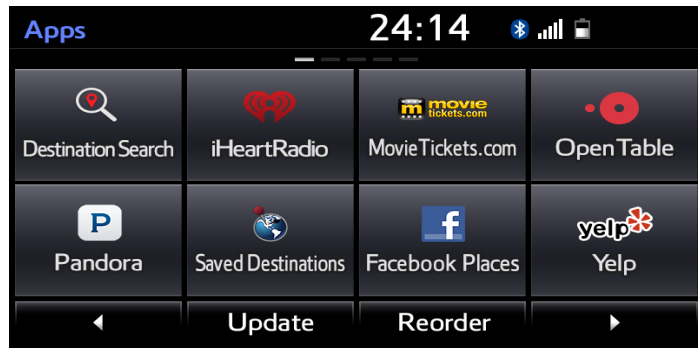

### Entune™ Premium JBL Audio with Integrated Navigation and App Suite