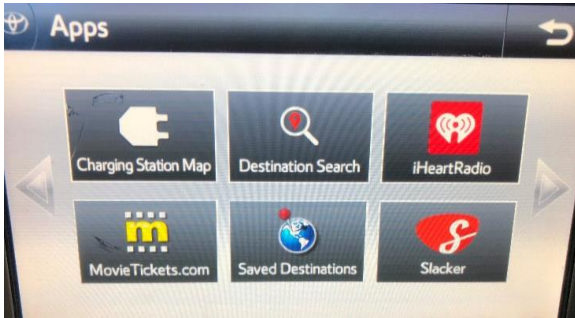

Let's Go Places

Summary of Compatible Phones

The summary on this page and the next includes recently released phones that support hands-free calls, Bluetooth audio streaming, and Entune® App Suite applications. Some phones also support additional features. Please refer to the following pages for a **Complete List of Phones Tested to Date** and their detailed compatibility test results.

Head Unit

Premium HDD Navigation with Entune® App Suite including Plug-in Hybrid Apps and JBL

Vehicles

Prius Plug-In Advanced 2012, 2013, 2014, 2015

Features

Vehicle (Bluetooth)**

Hands-Free, Audio Streaming

Entune® App Suite

EV

Charge Mgmt, Charge Station Map, Vehicle Finder, Remote Climate ECO Dashboard

SiriusXM

Fuel, Sports, Stocks, Traffic, Weather

Compatible Phones			
Carrier	Manufacturer	Model	Operating System
AT&T Wireless	Apple	iPhone 6S	iOS 12.1.2 (16C101)
		iPhone 7	iOS 10.1.1 (14B100)
		iPhone 8 Plus	iOS 12.1 (16B92)
		iPhone SE	iOS 9.3.1 (13E238)
		iPhone X	iOS 12.0 (16A366)
		iPhone XS Max	iOS 12.0.1 (16A405)
AT&T Wireless	Google	Pixel (G-2PW4100)	Android 9
		Pixel 3 XL (G013C)	Android 9
AT&T Wireless	HTC	One M9 (0PJA110)	Android 5.1
		U Ultra (2PZF100)	Android 8.0.0
AT&T Wireless	LG	G3 (LG-D850)	Android 5.0.1
		G5 (LG-H820)	Android 6.0.1
		G6 (LG-H871)	Android 7
		V20 (LG-H910)	Android 7
AT&T Wireless	Motorola	Nexus 6 (XT1103)	Android 7.1.1
		Galaxy Note 8 (SM-N950U)	Android 8.0.0
AT&T Wireless	Samsung	Galaxy Note 9 (SM-N960U)	Android 8.1.0
		Galaxy S7 (SM-G930A)	Android 6.0.1
		Galaxy S7 Active (SM-G891A)	Android 7
		Galaxy S7 Edge (SM-G935A)	Android 7
		Galaxy S8 (SM-G950U)	Android 8.0.0
		Galaxy S8 (SM-G950U)	Android 8.0.0

* Traffic and Weather are provided by HD when in a valid HD signal area. When outside a valid HD signal area, traffic and weather data is retrieved through the Entune® App suite mobile application.

** For SMS Text compatibility test results, please refer to the Complete List of Phones Tested to Date

Continued on Next Page

Last Updated - January, 2019

This list represents the phones that have been tested for compatibility with Vehicle Bluetooth and Entune® App Suite features to date. This list will be updated on an on-going basis as new phones are constantly being tested. If you do not find your phone on this list, please refer to www.toyota.com/connect for more details. Please note that Toyota Motor Sales, U.S.A. does not make recommendations on phone carriers, manufacturers, models or operating systems.