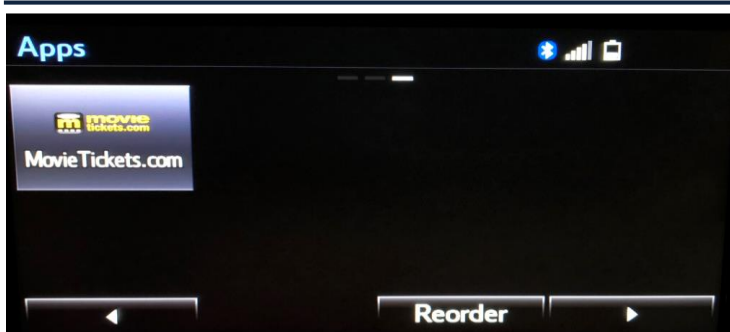

Summary of Compatible Phones

Entune™ Premium Audio with Navigation & App Suite

Vehicles

Highlander	2014,2015	Highlander HV	2014,2015
Tundra	2014,2015	Sequoia	2014,2015
4Runner	2014,2015	Tacoma	2014,2015
Venza	2015	Sienna	2015,2016
Avalon	2015	Prius V	2015,2016,2017
Avalon HV	2015		

Features

Vehicle (Bluetooth)** Hands-Free, Audio Streaming

Entune® App Suite

Fuel, Sports, Stocks

HD

Weather*, Traffic*

Compatible Phones			
Carrier	Manufacturer	Model	Operating System
T-Mobile	Google	Pixel (G-2PW4100)	Android 7.1.2
	Google	Pixel 2 XL (G011C)	Android 9
	HTC	10 (2PS6500)	Android 6.0.1
		U Ultra (2PZF100)	Android 7
	Huawei	Nexus 6P (H1511)	Android 7.1.1
	Samsung	Galaxy S7 (SM-G930T)	Android 7
		Galaxy S7 Edge (SM-G935T)	Android 8.0.0
		Galaxy S8 (SM-G950U)	Android 8.0.0
	Apple	iPhone 6	iOS 11.4 (15F79)
		iPhone 6S Plus	iOS 12.1.2 (16C101)
iPhone 8		iOS 12.0 (16A366)	
iPhone XR		iOS 12.1 (16B93)	
Verizon Wireless	Pixel 2 (G011A)	Android 9	
	Pixel 3 (G013A)	Android 9	
	Pixel XL (G-2PW2100)	Android 9	
	Galaxy Note 4 (SM-N910V)	Android 5.0.1	
	Galaxy Note 8 (SM-N950U)	Android 8.0.0	
Samsung	Galaxy Note 9 (SM-N960U)	Android 8.1.0	
	Galaxy S7 (SM-G930V)	Android 6.0.1	
	Galaxy S7 Edge (SM-G935V)	Android 6.0.1	
	Galaxy S8 (SM-G950U)	Android 7	
	Galaxy S9 Plus (SM-G965U)	Android 8.0.0	

*Traffic and Weather are provided by HD when in a valid HD signal area. When outside a valid HD signal area, traffic and weather data is retrieved through the Entune® App suite mobile application.

** For SMS Text compatibility test results, please refer to the Complete List of Phones Tested to Date

Last Updated - January, 2019

This list represents the phones that have been tested for compatibility with vehicle Bluetooth and Entune® App suite features to date. This list will be updated on an on-going basis as new phones are constantly being tested. If you do not find your phone on the list, please refer to www.toyota.com/connect for more details. Please note that Toyota Motor sales, USA does not make recommendations on phone carriers, manufacturers, models or operating systems.