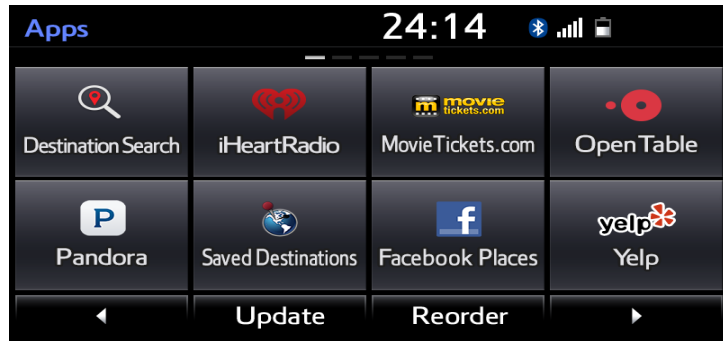

## Summary of Compatible Phones - cont. Entune™ Premium JBL Audio with Integrated Navigation and App Suite