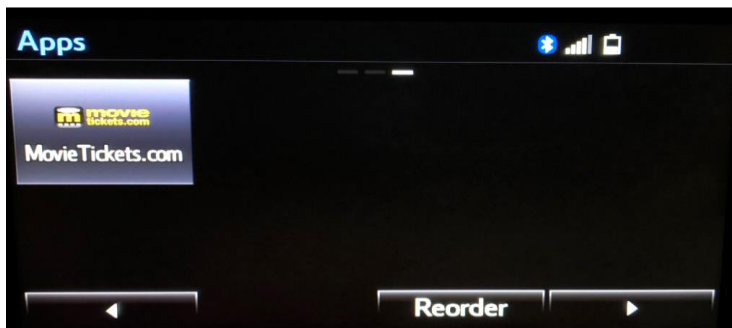

Summary of Compatible Phones Cont.

Entune™ Premium Audio with Navigation & App Suite

Vehicles

Highlander	2014,2015	Highlander HV	2014,2015
Tundra	2014,2015	Sequoia	2014,2015
4Runner	2014,2015	Tacoma	2014,2015
Venza	2015	Sienna	2015,2016
Avalon	2015	Prius V	2015,2016,2017
Avalon HV	2015		

Features

Vehicle (Bluetooth)** Hands-Free, Audio Streaming

Entune® App Suite

Fuel, Sports, Stocks

HD Weather*, Traffic*

Compatible Phones			
Carrier	Manufacturer	Model	Operating System
AT&T Wireless	Samsung	Galaxy S7 Active (SM-G891A)	Android 7
		Galaxy S7 Edge (SM-G935A)	Android 7
		Galaxy S8 (SM-G950U)	Android 8.0.0
		Galaxy S8 Plus (SM-G955U)	Android 8.0.0
		Galaxy S9 (SM-G960U)	Android 8.0.0
	Sony	Xperia L1 (G3313)	Android 7
		Xperia XA1 (G3123)	Android 7
Sprint	Apple	iPhone 6	iOS 8.3 (12F70)
		iPhone 6S	iOS 9.2 (13C75)
		iPhone 7	iOS 12.0 (16A366)
		iPhone 7 Plus	iOS 11.1.1 (15B150)
		iPhone 8 Plus	iOS 11.2.2 (15C202)
		iPhone SE	iOS 11.4 (15F79)
		iPhone X	iOS 11.2.2 (15C202)
LG	Samsung	Galaxy Note 4 (SM-N910P)	Android 4.4.4
		Galaxy S7 (SM-G930P)	Android 8.0.0
		Galaxy S8 Plus (SM-G955U)	Android 8.0.0
T-Mobile	Apple	iPhone 6	iOS 10.0.2 (14A456)
		iPhone 7 Plus	iOS 12.0 (16A366)
		iPhone 8	iOS 11.2.2 (15C202)
		iPhone SE	iOS 11.4.1 (15G77)

*Traffic and Weather are provided by HD when in a valid HD signal area. When outside a valid HD signal area, traffic and weather data is retrieved through the Entune® App suite mobile application.

** For SMS Text compatibility test results, please refer to the Complete List of Phones Tested to Date

Continued on Next Page

Last Updated - January, 2019

This list represents the phones that have been tested for compatibility with vehicle Bluetooth and Entune® App suite features to date. This list will be updated on an on-going basis as new phones are constantly being tested. If you do not find your phone on the list, please refer to www.toyota.com/connect for more details. Please note that Toyota Motor sales, USA does not make recommendations on phone carriers, manufacturers, models or operating systems.