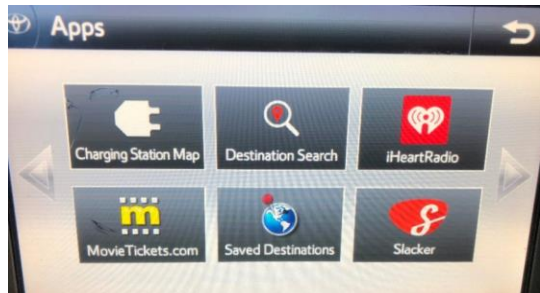

Summary of Compatible Phones

Head Unit

Premium IntelliTouch™ Navigation with Entune® App Suite and EV Applications

Vehicles

RAV4 EV 2012, 2013, 2014

Features

Hands-Free, Audio Streaming

Vehicle (Bluetooth)**

Entune® App Suite

EV

Charge Mgmt, Charge Station Map, Vehicle Finder, Remote Climate ECO Dashboard

SiriusXM

Fuel, Sports, Stocks, Traffic, Weather

Compatible Phones

Carrier	Manufacturer	Model	Operating System	
T-Mobile	Samsung	Galaxy S7 (SM-G930T)	Android 7	
		Galaxy S7 Edge (SM-G935T)	Android 8.0.0	
		Galaxy S8 (SM-G950U)	Android 8.0.0	
Verizon Wireless	Apple	iPhone 6	iOS 11.4 (15F79)	
		iPhone 6S Plus	iOS 12.1.2 (16C101)	
		iPhone 8	iOS 12.0 (16A366)	
		iPhone XR	iOS 12.1 (16B93)	
		Google	Pixel 2 (G011A)	Android 9
Pixel 3 (G013A)	Android 9			
Verizon Wireless	Samsung	Pixel XL (G-2PW2100)	Android 9	
		Galaxy Note 4 (SM-N910V)	Android 5.0.1	
		Galaxy Note 8 (SM-N950U)	Android 8.0.0	
	Samsung	Galaxy Note 9 (SM-N960U)	Android 8.1.0	
		Galaxy S7 (SM-G930V)	Android 6.0.1	
		Galaxy S7 Edge (SM-G935V)	Android 6.0.1	
		Galaxy S8 (SM-G950U)	Android 7	
		Galaxy S9 Plus (SM-G965U)	Android 8.0.0	

* Traffic and Weather are provided by HD when in a valid HD signal area. When outside a valid HD signal area, traffic and weather data is retrieved through the Entune® App suite mobile application.

** For SMS Text compatibility test results, please refer to the Complete List of Phones Tested to Date

Last Updated - January, 2019

This list represents the phones that have been tested for compatibility with Vehicle Bluetooth and Entune® App Suite features to date. This list will be updated on an on-going basis as new phones are constantly being tested. If you do not find your phone on this list, please refer to www.toyota.com/connect for more details. Please note that Toyota Motor Sales, U.S.A. does not make recommendations on phone carriers, manufacturers, models or operating systems.