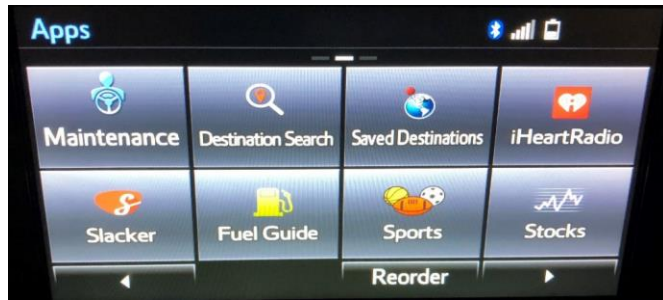

Summary of Compatible Phones

The summary on this page includes recently released phones that support hands-free calls, Bluetooth audio streaming, and Entune® App Suite applications. Some phones also support additional features. Please refer to the following pages for a **Complete List of Phones Tested to Date** and their detailed compatibility test results.

Entune™ Premium Audio with Navigation & App Suite

Vehicles

Corolla	2014,2015	Rav4	2014 ,2015
Camry HV	2014,2015	Camry	2014,2015
Prius C	2015,2016,2017		

Features

Vehicle (Bluetooth)**   Hands-Free, Audio Streaming

Entune® App Suite

Fuel, Sports, Stocks

- HD   Weather*, Traffic*

Compatible Phones			
Carrier	Manufacturer	Model	Operating System
AT&T Wireless	Apple	iPhone 6S	iOS 12.1.2 (16C101)
		iPhone 7	iOS 10.1.1 (14B100)
		iPhone 8 Plus	iOS 12.1 (16B92)
		iPhone SE	iOS 9.3.1 (13E238)
		iPhone X	iOS 12.0 (16A366)
		iPhone XS Max	iOS 12.0.1 (16A405)
	Google	Pixel (G-2PW4100)	Android 9
		Pixel 3 XL (G013C)	Android 9
	HTC	One M9 (0PJA110)	Android 5.1
		U Ultra (2PZF100)	Android 8.0.0
	LG	G3 (LG-D850)	Android 5.0.1
		G5 (LG-H820)	Android 6.0.1
		G6 (LG-H871)	Android 7
		V20 (LG-H910)	Android 7
	Motorola	Nexus 6 (XT1103)	Android 7.1.1
		Galaxy Note 8 (SM-N950U)	Android 8.0.0
	Samsung	Galaxy Note 9 (SM-N960U)	Android 8.1.0
		Galaxy S7 (SM-G930A)	Android 6.0.1
		Galaxy S7 Active (SM-G891A)	Android 7

* Traffic and Weather are provided by HD when in a valid HD signal area. When outside a valid HD signal area, traffic and weather data is retrieved through the Entune® App suite mobile application.

** For SMS Text compatibility test results, please refer to the Complete List of Phones Tested to Date

Continued on Next Page ➡

Last Updated - January, 2019

This list represents the phones that have been tested for compatibility with vehicle Bluetooth and Entune® App suite features to date. This list will be updated on an on-going basis as new phones are constantly being tested. If you do not find your phone on the list, please refer to www.toyota.com/connect for more details. Please note that Toyota Motor sales, USA does not make recommendations on phone carriers, manufacturers models or operating systems.