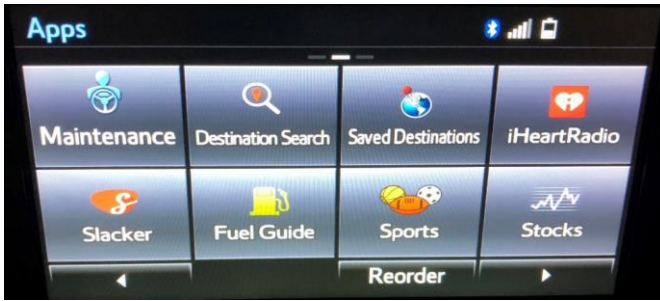

Summary of Compatible Phones Contd.

Entune™ Premium Audio with Navigation & App Suite

Vehicles

Corolla	2014,2015	Rav4	2014 ,2015
Camry HV	2014,2015	Camry	2014,2015
Prius C	2015,2016,2017		

Features

Vehicle (Bluetooth)**	Hands-Free, Audio Streaming
Entune® App Suite	 Fuel, Sports, Stocks
HD	Weather*, Traffic*

Compatible Phones					
Carrier	Manufacturer	Model	Operating System		
AT&T Wireless	Samsung	Galaxy S7 Edge (SM-G935A)	Android 7		
		Galaxy S8 (SM-G950U)	Android 8.0.0		
		Galaxy S8 Plus (SM-G955U)	Android 8.0.0		
			Galaxy S9 (SM-G960U)	Android 8.0.0	
	Sony		Xperia L1 (G3313)	Android 7	
			Xperia XA1 (G3123)	Android 7	
Sprint	Apple	iPhone 6	iOS 8.3 (12F70)		
		iPhone 6S	iOS 9.2 (13C75)		
		iPhone 7	iOS 12.0 (16A366)		
		iPhone 7 Plus	iOS 11.1.1 (15B150)		
		iPhone 8 Plus	iOS 11.2.2 (15C202)		
		iPhone SE	iOS 11.4 (15F79)		
		iPhone X	iOS 11.2.2 (15C202)		
		iPhone XS	iOS 12.0.1 (16A405)		
		LG	G6 (LG-LS993)	Android 8.0.0	
		Samsung		Galaxy Note 4 (SM-N910P)	Android 4.4.4
	Galaxy S7 (SM-G930P)		Android 8.0.0		
	Galaxy S8 Plus (SM-G955U)		Android 8.0.0		
T-Mobile	Apple	iPhone 6	iOS 10.0.2 (14A456)		
		iPhone 7 Plus	iOS 12.0 (16A366)		
		iPhone 8	iOS 11.2.2 (15C202)		

* **Traffic and Weather are provided by HD when in a valid HD signal area.** When outside a valid HD signal area, traffic and weather data is retrieved through the Entune® App suite mobile application.

** For SMS Text compatibility test results, please refer to the Complete List of Phones Tested to Date

Continued on Next Page

Last Updated - January, 2019

This list represents the phones that have been tested for compatibility with vehicle Bluetooth and Entune® App suite features to date. This list will be updated on an on-going basis as new phones are constantly being tested. If you do not find your phone on the list, please refer to www.toyota.com/connect for more details. Please note that Toyota Motor sales, USA does not make recommendations on phone carriers, manufacturers models or operating systems.