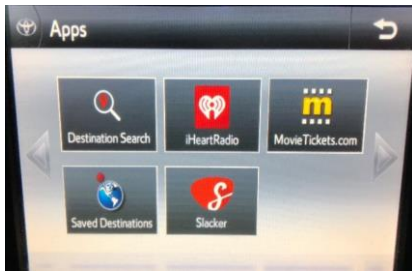

Summary of Compatible Phones

The summary on this page and the next includes recently released phones that support hands-free calls, Bluetooth audio streaming, and Entune® App Suite applications. Some phones also support additional features. Please refer to the following pages for a [Complete List of Phones Tested to Date](#) and their detailed compatibility test results.

Head Unit

Display Navigation with Entune® App Suite

Vehicles

Sequoia	2012, 2013
Sienna	2012, 2013, 2014
Tundra	2012, 2013

Features

Vehicle (Bluetooth)**	Hands-Free, Audio Streaming
Entune® App Suite	 Fuel, Sports, Stocks, Traffic, Weather

Compatible Phones				
Carrier	Manufacturer	Model	Operating System	
AT&T Wireless	Apple	iPhone 6S	iOS 12.1.2 (16C101)	
		iPhone 7	iOS 10.1.1 (14B100)	
		iPhone 8 Plus	iOS 12.1 (16B92)	
		iPhone SE	iOS 9.3.1 (13E238)	
		iPhone X	iOS 12.0 (16A366)	
		iPhone XS Max	iOS 12.0.1 (16A405)	
	Google	Pixel (G-2PW4100)	Android 9	
		Pixel 3 XL (G013C)	Android 9	
	HTC	One M9 (0PJA110)	Android 5.1	
		U Ultra (2PZF100)	Android 8.0.0	
	LG	G3 (LG-D850)	Android 5.0.1	
		G5 (LG-H820)	Android 6.0.1	
		G6 (LG-H871)	Android 7	
		V20 (LG-H910)	Android 7	
	Samsung	Motorola	Nexus 6 (XT1103)	Android 7.1.1
		Galaxy Note 8 (SM-N950U)	Android 8.0.0	
		Galaxy Note 9 (SM-N960U)	Android 8.1.0	
		Galaxy S7 (SM-G930A)	Android 6.0.1	
		Galaxy S7 Active (SM-G891A)	Android 7	
		Galaxy S7 Edge (SM-G935A)	Android 7	
		Galaxy S8 (SM-G950U)	Android 8.0.0	

* Traffic and Weather are provided by HD when in a valid HD signal area. When outside a valid HD signal area, traffic and weather data is retrieved through the Entune® App suite mobile application.

** For SMS Text compatibility test results, please refer to the Complete List of Phones Tested to Date

Continued on Next Page ➡

Last Updated - January, 2019

This list represents the phones that have been tested for compatibility with Vehicle Bluetooth and Entune® App Suite features to date. This list will be updated on an on-going basis as new phones are constantly being tested. If you do not find your phone on this list, please refer to www.toyota.com/connect for more details. Please note that Toyota Motor Sales, U.S.A. does not make recommendations on phone carriers, manufacturers, models or operating systems.