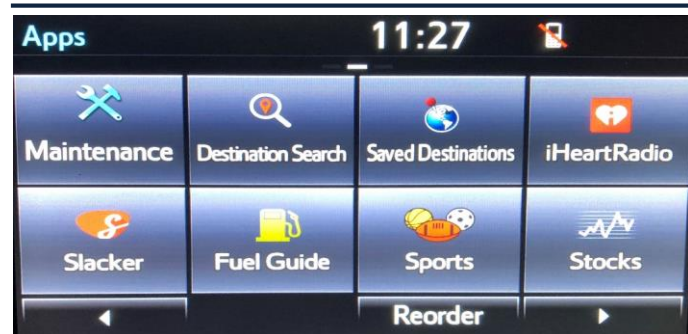

Summary of Compatible Phones

The summary on this page includes recently released phones that support hands-free calls, Bluetooth audio streaming, and Entune® App Suite applications. Some phones also support additional features. Please refer to the following pages for a **Complete List of Phones Tested to Date** and their detailed compatibility test results.

Entune™ Premium Audio with Navigation & App Suite

Vehicles

Tundra	2016, 2017	Sequoia	2016, 2017
4Runner	2016, 2017	Tacoma	2016, 2017
Highlander	2016, 2017	Highlander HV	2016, 2017
Avalon	2016, 2017	Avalon HV	2016, 2017
Prius	2016, 2017	Sienna	2016, 2017

Features

Vehicle (Bluetooth)**	Hands-Free, Audio Streaming
Entune® App Suite	
	Fuel, Sports, Stocks
HD	Weather*, Traffic*

Compatible Phones			
Carrier	Manufacturer	Model	Operating System
		iPhone 6S	iOS 12.1.2 (16C101)
		iPhone 7	iOS 10.1.1 (14B100)
	Apple	iPhone 8 Plus	iOS 12.1 (16B92)
		iPhone SE	iOS 9.3.1 (13E238)
		iPhone X	iOS 12.0 (16A366)
		iPhone XS Max	iOS 12.0.1 (16A405)
	Google	Pixel (G-2PW4100)	Android 9
		Pixel 3 XL (G013C)	Android 9
	HTC	U Ultra (2PZF100)	Android 8.0.0
AT&T Wireless		G5 (LG-H820)	Android 6.0.1
	LG	G6 (LG-H871)	Android 7
		V20 (LG-H910)	Android 7
	Motorola	Nexus 6 (XT1103)	Android 7.1.1
		Galaxy Note 8 (SM-N950U)	Android 8.0.0
		Galaxy Note 9 (SM-N960U)	Android 8.1.0
		Galaxy S7 (SM-G930A)	Android 6.0.1
	Samsung	Galaxy S7 Active (SM-G891A)	Android 7
		Galaxy S7 Edge (SM-G935A)	Android 7
		Galaxy S8 (SM-G950U)	Android 8.0.0
		Galaxy S8 Plus (SM-G955U)	Android 8.0.0

* Traffic and Weather are provided by HD when in a valid HD signal area. When outside a valid HD signal area, traffic and weather data is retrieved through the Entune® App suite mobile application.

** For SMS Text compatibility test results, please refer to the Complete List of Phones Tested to Date

Continued on Next Page

Last Updated - January, 2019

This list represents the phones that have been tested for compatibility with vehicle Bluetooth and Entune® App suite features to date. This list will be updated on an on-going basis as new phones are constantly being tested. If you do not find your phone on the list, please refer to www.toyota.com/connect for more details. Please note that Toyota Motor sales, USA does not make recommendations on phone carriers, manufacturers models or operating systems.