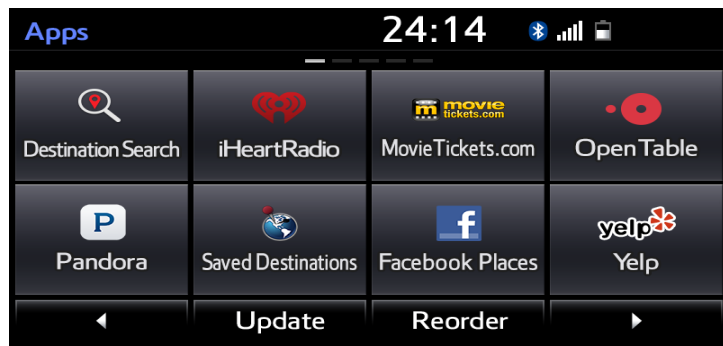

Summary of Compatible Phones

The summary on this page includes recently released phones that support hands-free calls, Bluetooth audio streaming, and Toyota Entune® App Suite applications. Some phones also support additional features. Please refer to the following pages for a **Complete List of Phones Tested to Date** and their detailed compatibility test results.

Entune™ Premium JBL Audio with Integrated Navigation and App Suite

Vehicles

Land Cruiser 2016

Features

Vehicle (Bluetooth)** Hands-Free, Audio Streaming

Entune® App Suite

Fuel, Sports, Stocks

HD Weather*, Traffic*

Compatible Phones			
Carrier	Manufacturer	Model	Operating System
AT&T Wireless	Apple	iPhone 6S	iOS 12.1.2 (16C101)
		iPhone 7	iOS 10.1.1 (14B100)
		iPhone 8 Plus	iOS 12.1 (16B92)
		iPhone SE	iOS 9.3.1 (13E238)
		iPhone X	iOS 12.0 (16A366)
		iPhone XS Max	iOS 12.0.1 (16A405)
	Google	Pixel (G-2PW4100)	Android 9
		Pixel 3 XL (G013C)	Android 9
	HTC	U Ultra (2PZF100)	Android 8.0.0
	LG	G5 (LG-H820)	Android 6.0.1
V20 (LG-H910)		Android 7	
Motorola	Nexus 6 (XT1103)	Android 7.1.1	
	Galaxy Note 8 (SM-N950U)	Android 8.0.0	
	Galaxy Note 9 (SM-N960U)	Android 8.1.0	
	Galaxy S7 (SM-G930A)	Android 6.0.1	
	Galaxy S7 Active (SM-G891A)	Android 7	
	Galaxy S7 Edge (SM-G935A)	Android 7	
	Galaxy S8 (SM-G950U)	Android 8.0.0	
	Galaxy S8 Plus (SM-G955U)	Android 8.0.0	
	Galaxy S9 (SM-G960U)	Android 8.0.0	

* Traffic and Weather are provided by HD when in a valid HD signal area. When outside a valid HD signal area, traffic and weather data is retrieved through the Entune® App suite mobile application.

** For SMS Text compatibility test results, please refer to the Complete List of Phones Tested to Date

Continued on Next Page ➡

Last Updated - January, 2019

This list represents the phones that have been tested for compatibility with vehicle Bluetooth and Entune® App suite features to date. This list will be updated on an on-going basis as new phones are constantly being tested. If you do not find your phone on the list, please refer to www.toyota.com/connect for more details. Please note that Toyota Motor sales, USA does not make recommendations on phone carriers, manufacturer models or operating systems.