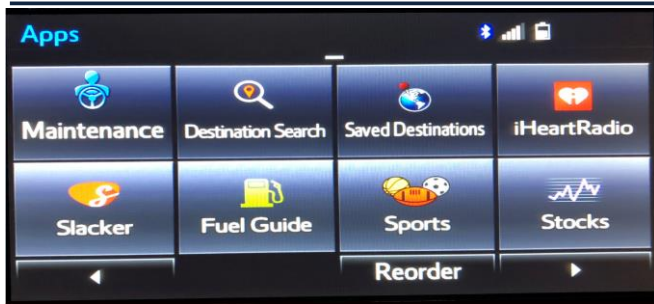

Summary of Compatible Phones

The summary on this page includes recently released phones that support hands-free calls, Bluetooth audio streaming, and Entune® App Suite applications. Some phones also support additional features. Please refer to the following pages for a **Complete List of Phones Tested to Date** and their detailed compatibility test results.

Entune™ Premium Audio with Navigation & App Suite

Vehicles

Corolla	2016	RAV4	2016
Camry HV	2016	Camry	2016
RAV4 HV	2016		

Features

Vehicle (Bluetooth)** Hands-Free, Audio Streaming

Entune® App Suite

Fuel, Sports, Stocks

HD Weather*, Traffic*

Compatible Phones				
Carrier	Manufacturer	Model	Operating System	
AT&T Wireless	Apple	iPhone 6S	iOS 12.1.2 (16C101)	
		iPhone 7	iOS 10.1.1 (14B100)	
		iPhone 8 Plus	iOS 12.1 (16B92)	
		iPhone SE	iOS 9.3.1 (13E238)	
		iPhone X	iOS 12.0 (16A366)	
		iPhone XS Max	iOS 12.0.1 (16A405)	
		Google	Pixel (G-2PW4100)	Android 9
Pixel 3 XL (G013C)	Android 9			
HTC	One M9 (0PJA110)	Android 5.1		
	U Ultra (2PZF100)	Android 8.0.0		
LG	G3 (LG-D850)	Android 5.0.1		
	G5 (LG-H820)	Android 6.0.1		
	G6 (LG-H871)	Android 7		
	V20 (LG-H910)	Android 7		
Motorola	Nexus 6 (XT1103)	Android 7.1.1		
	Galaxy Note 8 (SM-N950U)	Android 8.0.0		
Samsung	Galaxy Note 9 (SM-N960U)	Android 8.1.0		
	Galaxy S7 (SM-G930A)	Android 6.0.1		
	Galaxy S7 Active (SM-G891A)	Android 7		

* Traffic and Weather are provided by HD when in a valid HD signal area. When outside a valid HD signal area, traffic and weather data is retrieved through the Entune® App suite mobile application.

** For SMS Text compatibility test results, please refer to the Complete List of Phones Tested to Date

Continued on Next Page

Last Updated - January, 2019

This list represents the phones that have been tested for compatibility with vehicle Bluetooth and Entune® App suite features to date. This list will be updated on an on-going basis as new phones are constantly being tested. If you do not find your phone on the list, please refer to www.toyota.com/connect for more details. Please note that Toyota Motor sales, USA does not make recommendations on phone carriers, manufacturers, models or operating systems.