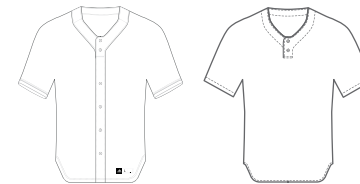

JERSEY CUT OPTIONS:

FULL FRONT BUTTON

2-BUTTON

CUSTOMIZATION OPTIONS:

Body Color
Accent Color
adidas Logo Color

Team Name
Player Number

OPTION PRICING

TWILL

SUBLIMATED PATCHES

Team Name	$20.00
Numbers Front and Back	$38.00

HOME PRO SLIDER PANT

W AD01972W-PRO

CUT AND SEW

SIZES: **XS-5XL** MSRP: **$97**

• Cloth Options: 08, 15, 27, 28

Y AD01972G

CUT AND SEW

SIZES: **S-XL** MSRP: **$85**

• Cloth Options: 08, 15, 27, 28

PANT OPTIONS:

CUSTOMIZATION OPTIONS:

Body Color
Piping Color
adidas Logo Color

Team Name
Player Number

BRAID

Arm Hole, Neck and Front	$11.50
Side Leg	$11.50

*See reference section for additional options and pricing.

GO TO UNIFORMS.ADICUSTOM.COM TO CREATE YOUR LOOK