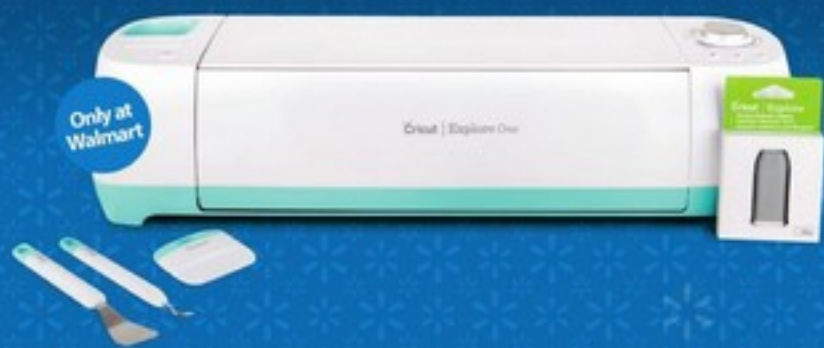

SPECIAL BUY

**\$169**

Cricut® Explore™  
One Special Edition  
Bluetooth® Bundle

at gifts  
rt.com

SPECIAL BUY

**\$98**

RCA 11.5" 2-in-1  
Tablet with Keyboard

**RCA**