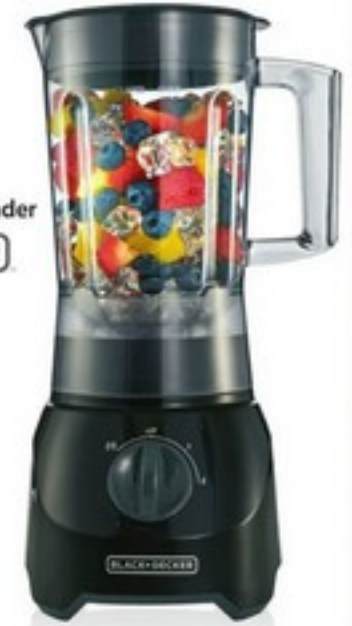

# Shop all day and night at Walmart.com

Crock-Pot® 5-Qt. Slow Cooker

**CROCK-POT**  
THE ORIGINAL SLOW COOKER

Black+Decker® Griddle  
• Nonstick

**BLACK+DECKER**

Black+Decker® Blender

**BLACK+DECKER**

Farberware®  
11" Skillet

**FARBERWARE**

**SPECIAL BUY**  
**9.76**  
each

Farberware®  
1.5L Fryer

**FARBERWARE**

Black+Decker®  
12-Cup  
Coffeemaker  
• Programmable

**BLACK+DECKER**

Better Homes and  
Gardens® 21-Pc. Prep  
and Store Set