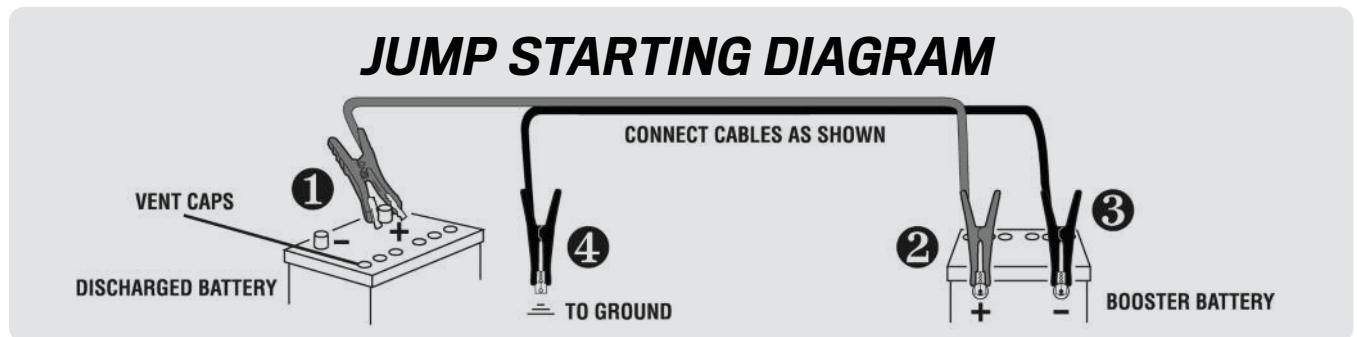

- Always wear proper eye, face and hand protection.
- If the electrolyte is splashed into an eye, immediately force the eye open and flood it with clean, cool water for at least 15 minutes. Get prompt medical attention.
- If electrolyte is taken internally, drink large quantities of water or milk. DO NOT induce vomiting. Call a physician immediately.
- Neutralize with baking soda any electrolyte that spills on a vehicle or in the work area. After neutralizing, rinse contaminated area clean with water.

Mixing acid can be very dangerous! Do not attempt without proper training. To prepare electrolyte of a specific gravity, always pour the concentrated acid slowly into the water; DO NOT pour water into the acid. Always stir the water while adding small amounts of acid. If noticeable heat develops, allow the solution to cool before continuing to add acid.

Safe Booster Cable Operation

When jump starting, always wear proper eye protection and never lean over battery. Do not jump start a damaged battery, inspect both batteries before connecting booster cable. Be sure vent caps are tight and level, place a damp cloth over the vent caps of both batteries. Make certain that the vehicles and cable ends are not touching and both ignition switches are turned to the "OFF" position:

PROTECT YOUR EYES!

IMPORTANT! Connect to a ground, away from battery...away from moving fan and gas lines.

1. Connect positive (+) booster cable to positive (+) terminal of discharged battery.
2. Connect other end of positive (+) cable to positive (+) terminal of assisting battery.
3. Connect negative (-) cable to negative (-) terminal of assisting battery.
4. MAKE FINAL CONNECTION OF NEGATIVE (-) CABLE TO ENGINE BLOCK OF STALLED VEHICLE, AWAY FROM BATTERY.
5. Start vehicle and remove cables in REVERSE order of connections.