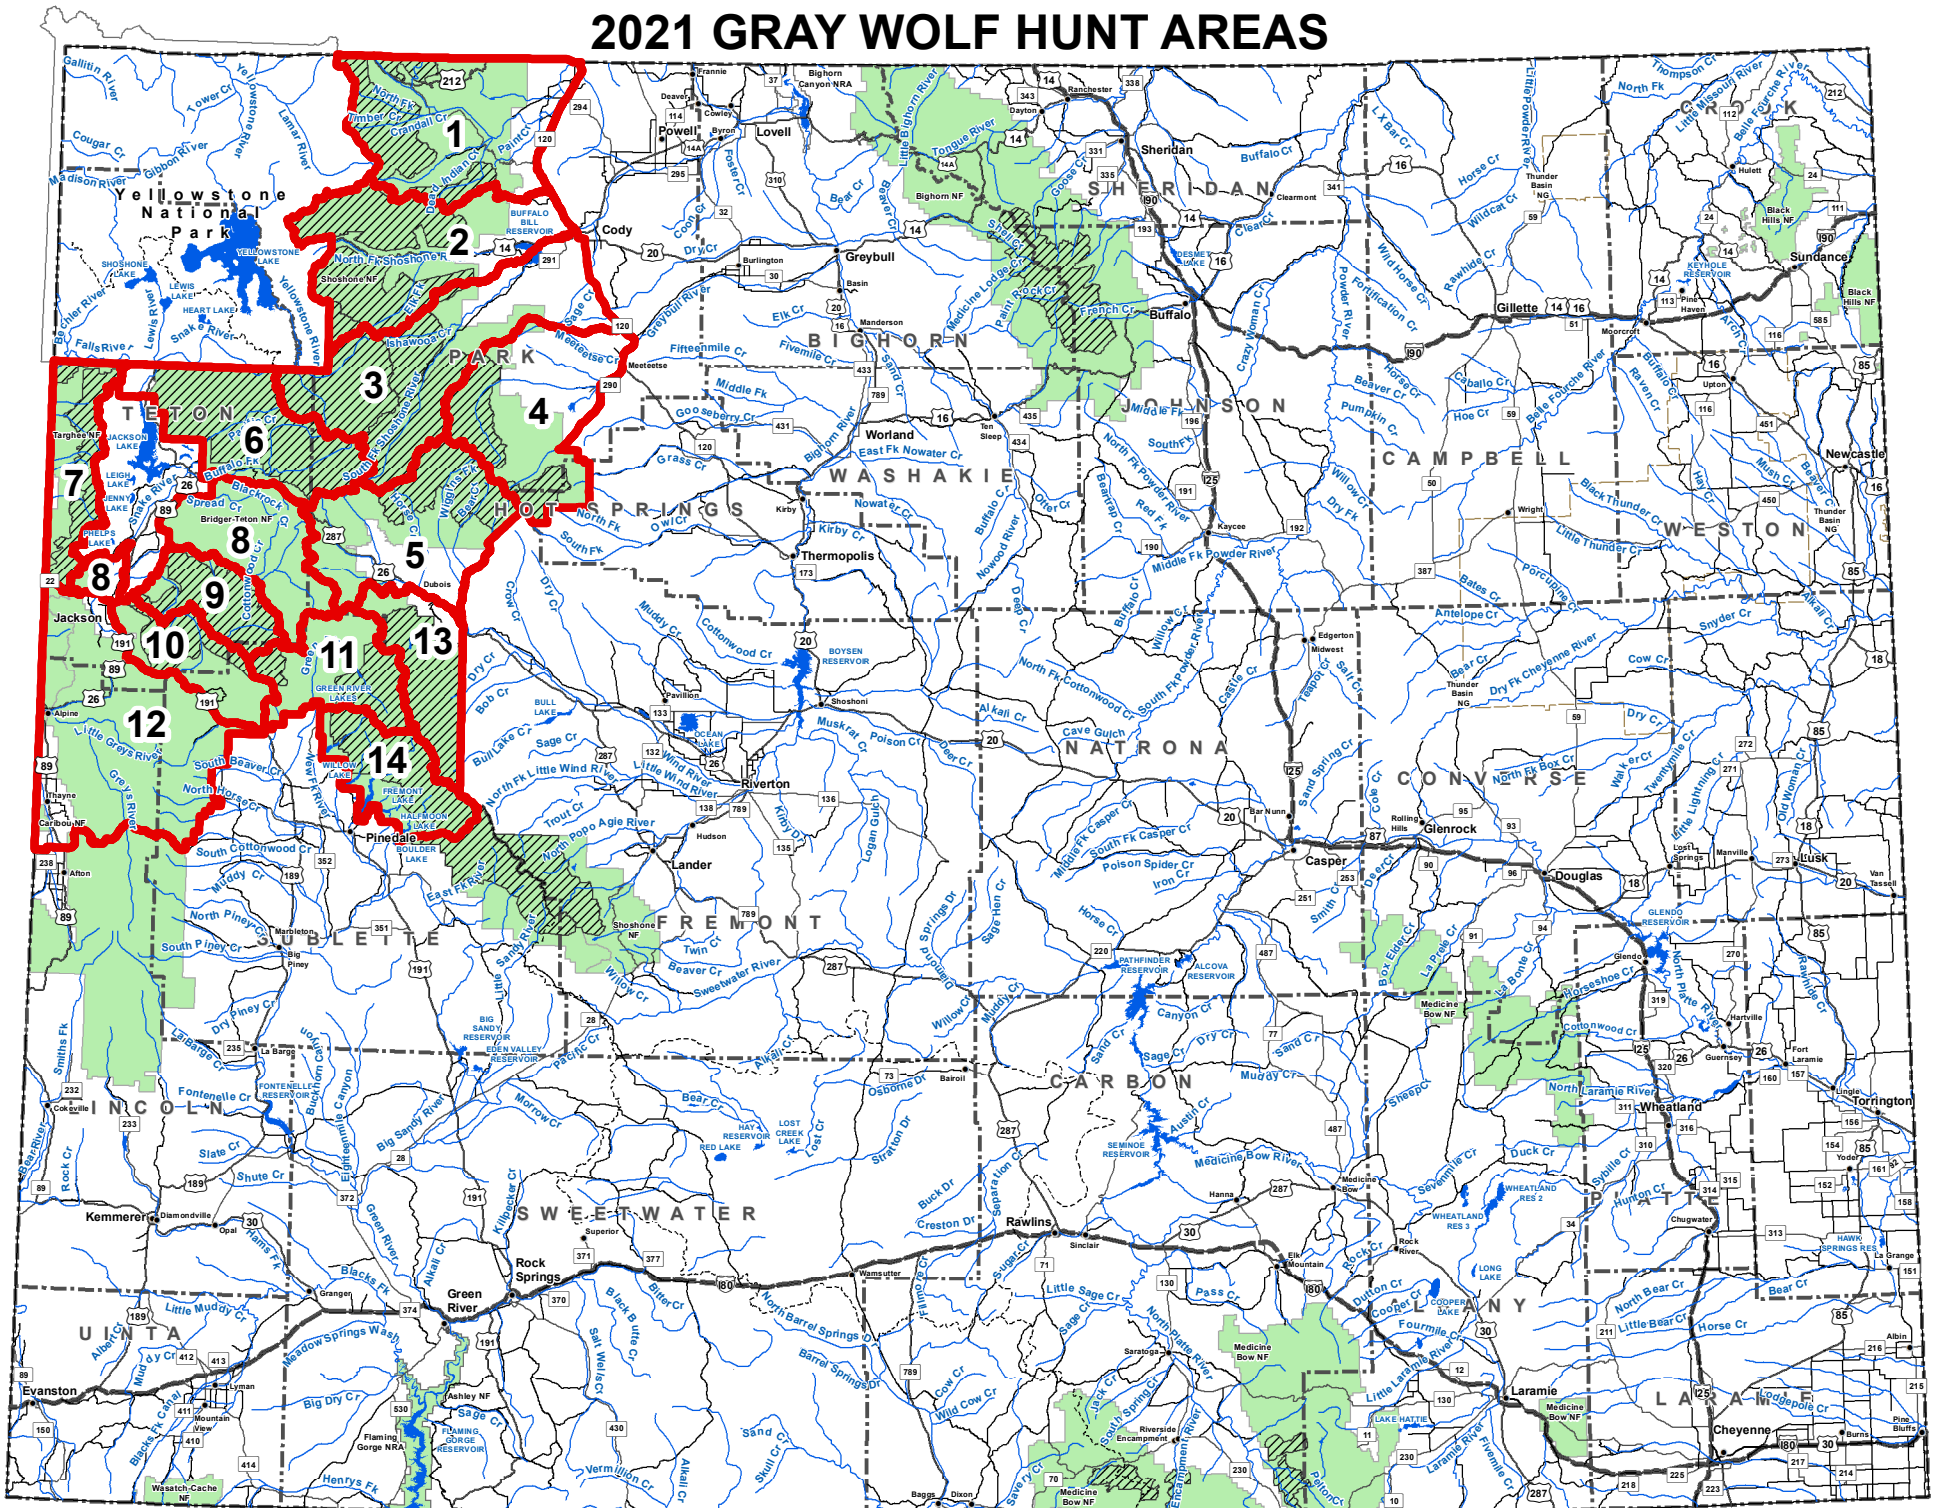

2021 GRAY WOLF HUNT AREAS

THIS MAP IS FOR GENERAL REFERENCE ONLY. Please use the written boundary descriptions in this regulation for detailed boundary information.

Note: Wilderness area, nonresidents must have guides