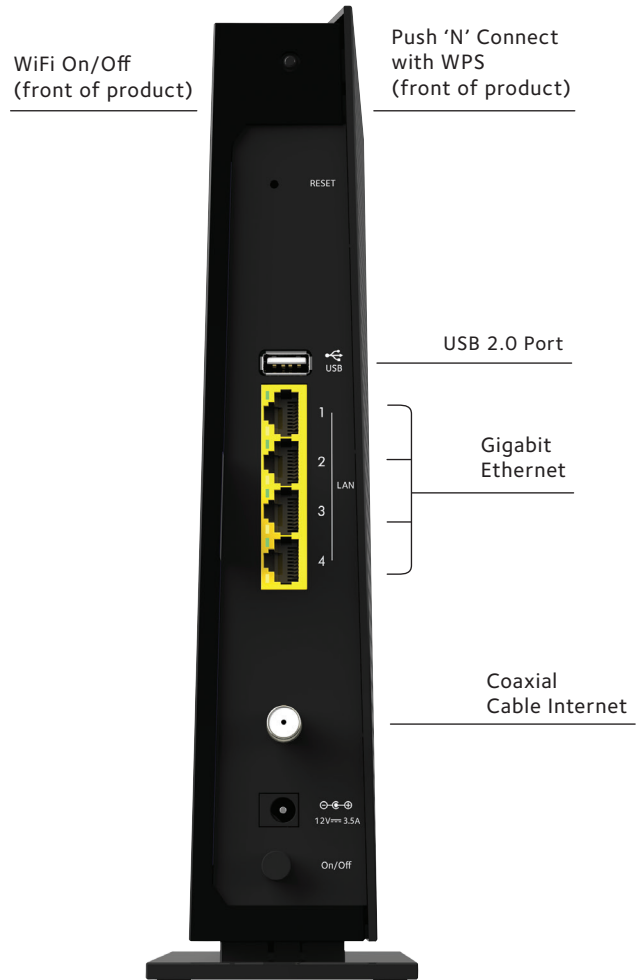

Connection Diagram