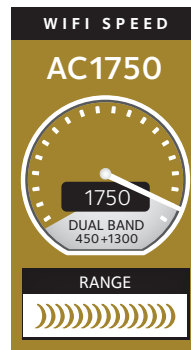

Performance & Use

- AC1750 WiFi—450+1300 Mbps[†]
- Eliminate monthly rental fees—Up to \$120 per year¹
- DOCSIS 3.0 16x faster cable Internet speeds—up to 680 Mbps[†]
- Ideal for XFINITY® Blast/Extreme and Spectrum® Internet plans
- Works with cable Internet providers like XFINITY® from Comcast, Spectrum®, Cox®, Cablevision & more