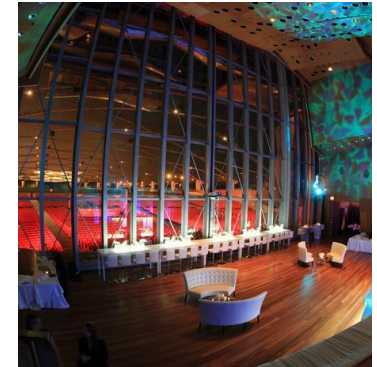

Signature Venues

Museum of Science & Industry

Field Museum

Theater on the Lake

Wrigley Field Rooftops

Odyssey River Cruises

Adler Planetarium

Evenings that Wow

Skyline Dinner Cruise

Take in the beautiful sights of the skyline, and enhance the evening with live entertainment, and experiential elements such as cigar rolling to enjoy on the top deck.

1914 Club at Wrigley Field

Newly renovated private event space in Wrigley Field, the 1914 club, gives guests an experience in the exclusive members-only club. Add a tour of the historic stadium before the event.

Celebrity Chef Demonstrations

Watch celebrity chefs such as Tony Mantuano or Stephanie Izard demonstrate their skills in the kitchen with an intimate dinner prepared right in front of your guests.

Dinner at the Park

Experience an event from the Pritzker Pavilion Stage in Millennium Park. During the winter months, large glass doors enclose the stage making it fully accessible for hosting receptions or seated dinners.