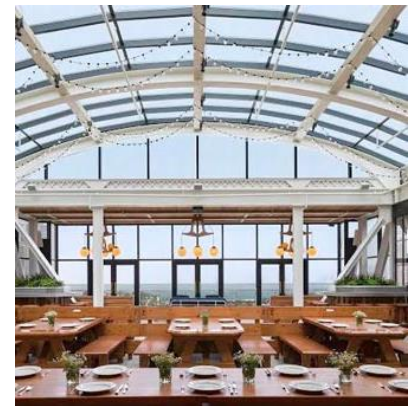

Skyline Dinner Cruise

Take in the beautiful sights of the skyline, and enhance the evening with live entertainment, and experiential elements such as cigar rolling to enjoy on the top deck.

1914 Club at Wrigley Field

Watch celebrity chefs such as Tony Mantuano or Stephanie Izard demonstrate their skills in the kitchen with an intimate dinner prepared right in front of your guests.

Dinner at the Park

Experience an event from the Pritzker Pavilion Stage in Millennium Park. During the winter months, large glass doors enclose the stage making it fully accessible for hosting receptions or seated dinners.

Must Try **Restaurants**

Barrio

Gibsons Italia

Untitled Supper Club

Girl and the Goat

Aba

RPM Steak

River Roast