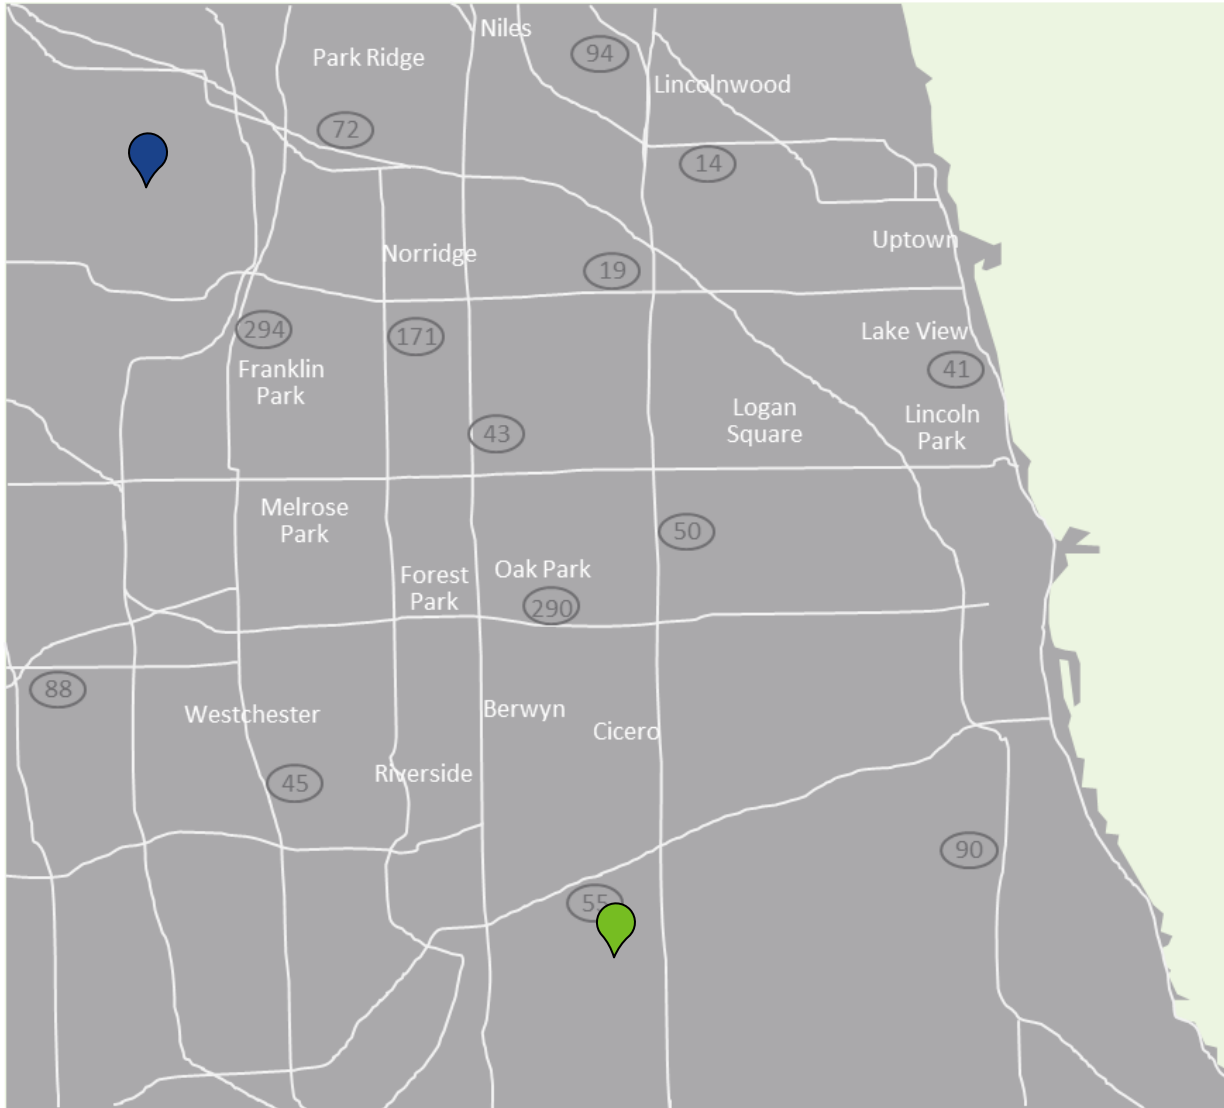

Destination Map

Getting Here

Airport

O'Hare International Airport – travel time from downtown area is approximately 40-45 minutes.

Midway International Airport - travel time from downtown area is approximately 30-40 minutes.