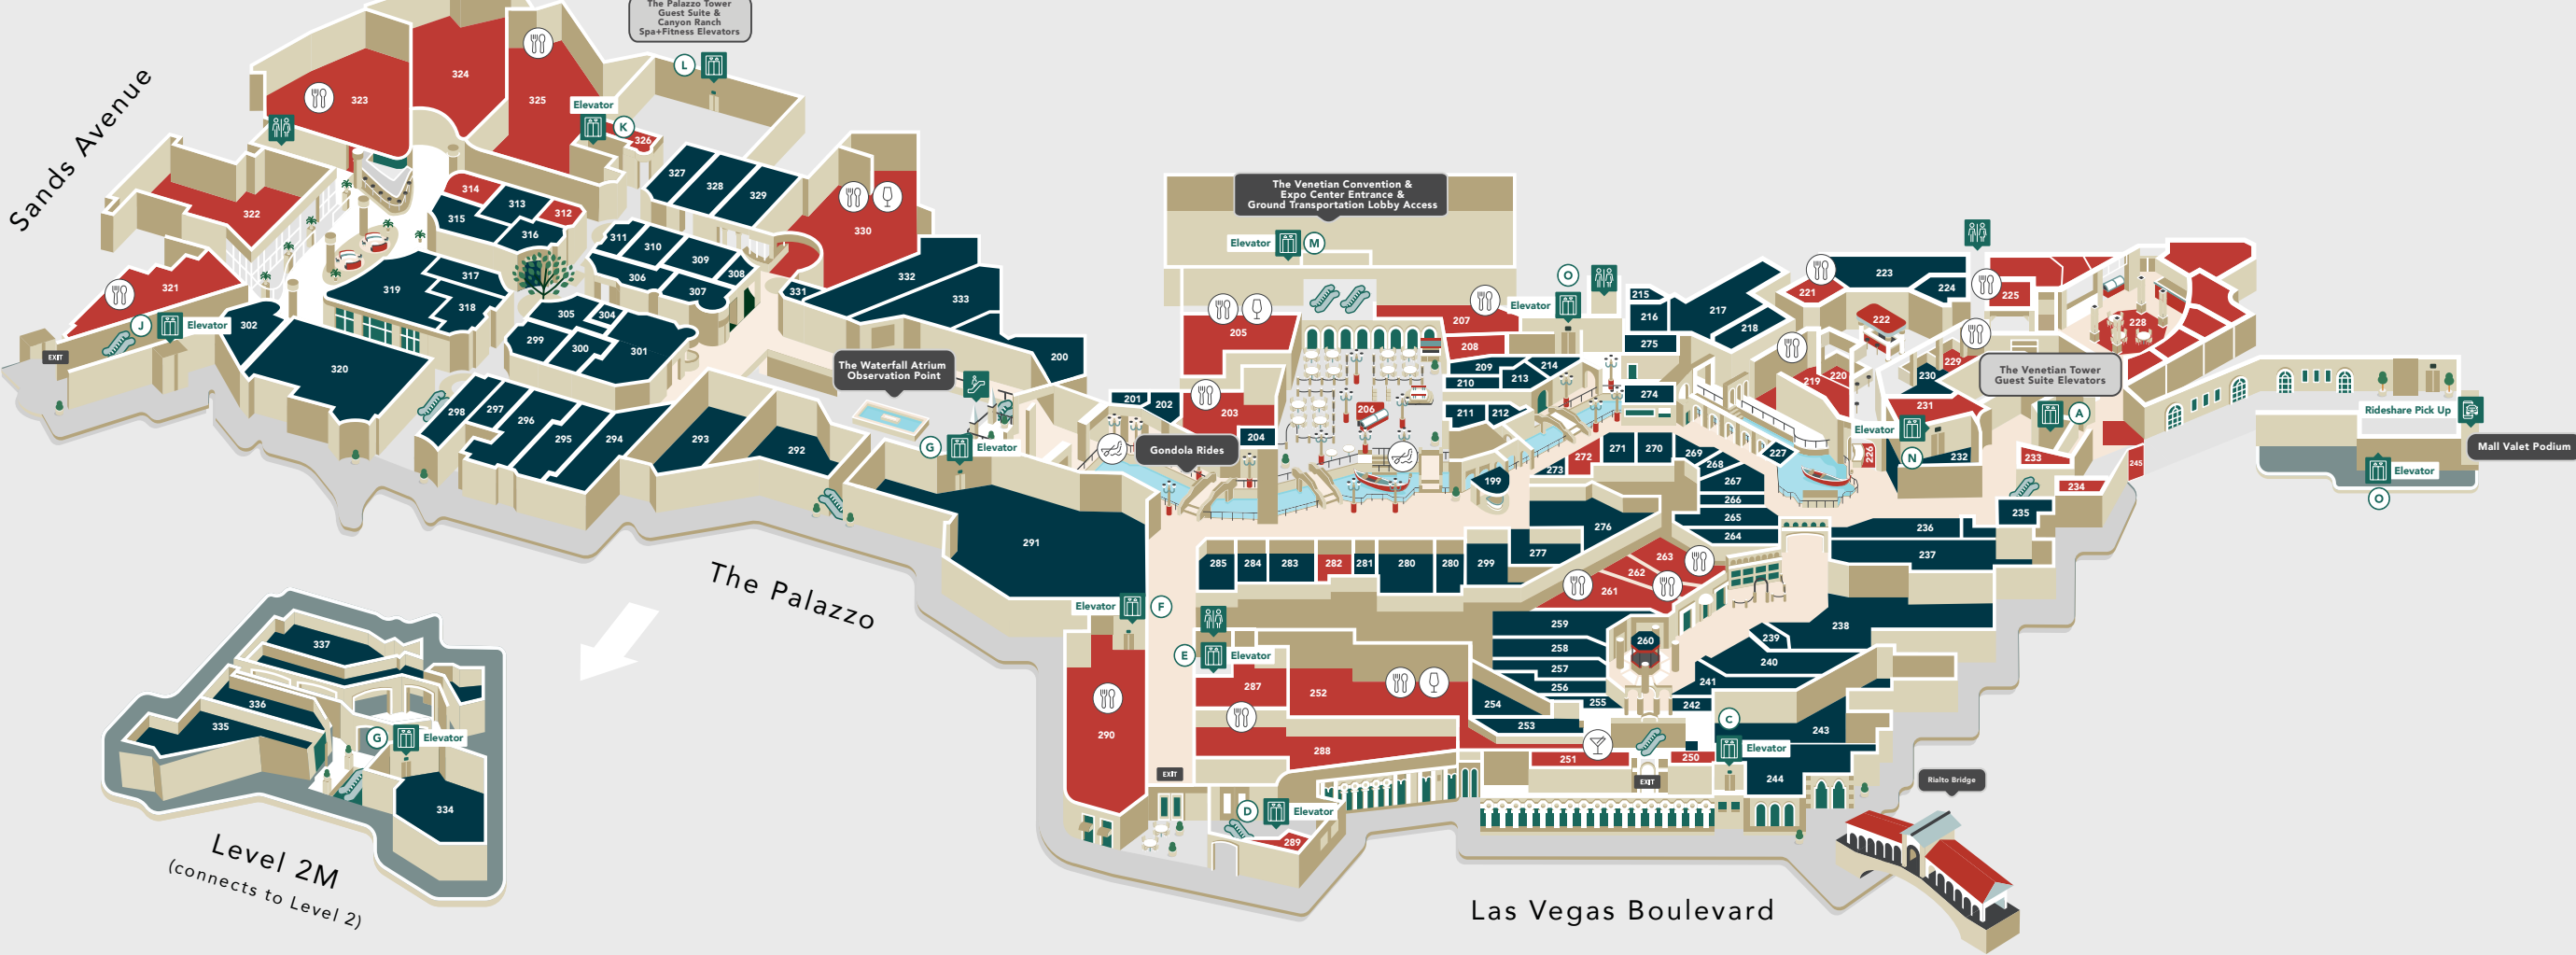

Hong Kong Café, Level 1, 140
Discover this high-end, modern Chinese restaurant centrally located in the casino.

Majordōmo Meat & Fish, Level 1, 150
Drawing inspiration from the diversity and energy of Las Vegas, Majordōmo offers succulent meat and fish dishes that are sure to please.

Matteo's Ristorante Italiano, Level 1, 102
Fresh, seasonal, and regionally sourced ingredients recreate a traditional Italian fare at Matteo's Ristorante Italiano.

Moon Palace by David Chang, Level 1, 149
A quick, casual place to get a bite, featuring legendary breakfast sandwiches and beef sliders, Moon Palace is the tasty meal you've been waiting for.

Mott 32, Level 1, 152
Showcasing authentic flavors from Cantonese, Szechuan, and Beijing cultures, their menu focuses on farm-to-table ingredients for maximum freshness and flavor.

Sugarcane Raw Bar Grill, Level 1, 105
Globally inspired small plates come from three kitchen concepts - an open fire grill, raw bar, and traditional kitchen—overseen by award-winning chef and partner Timon Balloo.

Sushisamba, Level 2, 323
From the sizzling meats of the robata grill to super-fresh sushi, sashimi, and ceviche, Sushisamba has something for everyone.

Yardbird Southern Table & Bar, Level 1, 133
Head to Yardbird Southern Table & Bar, a house of worship to farm-fresh ingredients, classic Southern cooking, culture, and hospitality.

LEVEL 2

1. **LEGEND**
2. FOOD & LOUNGES
   - SHOPPING & ENTERTAINMENT
   - CASINO
   - RESTROOM
   - ELEVATOR
   - ESCALATOR
   - WINE
   - RESTAURANT
   - GONDOLA
   - GAMING - ETG
   - POKER ROOM
   - COCKTAIL

RESTAURANTS

- 205 Brera Osteria
- 290 Buddy V's Ristorante
- 203 Canaletto
- 219 Cañonita
- 229 Casanova
- 321 Grimaldi's Pizzeria
- 207 Mercato Della Pescheria
- 225 Primeburger
- 288 Rockhouse
- 261 Royal Britannia Gastropub
- 263 Smith & Wollensky
- 323 Sushisamba
- 252 Tao Asian Bistro & Nightclub
- 221 Trattoria Reggiano
- 330 Trustworthy Brewing Co.
- 322 Villa Azur (Coming Soon)
- 325 The X Pot
- 208 Zeppola Italian Bakery & Café (Coming Soon)

LOUNGES

- 222 Casanova Tapas Bar
- 251 Fat Tuesday
- 324 Kamu Ultra Karaoke
- 145 Lavo Italian Restaurant & Lounge
- 231 Minus 5° Ice Bar
- 252 Tao Asian Bistro & Nightclub

LEVEL 2M

- 334 PanIQ Escape Room & Lounge

QUICK BITES

- 314 The Alley
- 272 Auntie Anne's Pretzels
- 287 Carlo's Bakery
- 206 Coccolini
- 250 & 234 The Coffee Bean & Tea Leaf
- 326 CR Creät
- 228 Food Court
- 220 LobsterMe
- 262 Pizzeria Pronto
- 282 Sloan's Ice Cream

ART GALLERIES

- 281 Animazing Gallery
- 259 Peter Lik Gallery
- 240 Regis Gallerie
- 217 Signature Galleries

ENTERTAINMENT

- 335 Atomic Saloon Show
- 302 Flight Club (Coming Soon)
- 320 Museum of Dream Space
- 334 PanIQ Escape Room & Lounge
- 280 Sandbox VR

JEWELRY

- 209 Alex and Ani
- 218 Ben Gioielli & Co.
- 275 Brighton Collectibles
- 283 Horologio Fine Watches
- 214 Kalifano
- 213 Karma and Luck
- 257 Latterra Gems
- 308 Miner's Gems
- 295 Montblanc
- 279 Na Hoku
- 204 Optica
- 210 Pandora
- 260 Pearl Factory
- 235 Santa Fe Trails
- 202 Uno de 50 (Coming Soon)

MEN'S APPAREL SHOPPES

- 230 #Hashtag Vegas
- 333 7 For All Mankind
- 237 Banana Republic
- 292 Burberry
- 317 Cuadra
- 301 Louis Vuitton
- 328 Man Cave
- 200 Michael Kors
- 316 Robert Graham
- 294 Salvatore Ferragamo
- 299 Shinobi

- 297 St. Croix
- 296 Suitsupply
- 238 Tommy Bahama
- 315 Valiant by Jean Philippe
- 271 Valiant Paris

SHOES & ACCESSORIES

- 237 Banana Republic
- 275 Brighton Collectibles
- 292 Burberry
- 269 Chapel Hats
- 332 Coach
- 317 Cuadra
- 331 Etoile
- 298 Jimmy Choo
- 307 Kate Spade New York
- 301 Louis Vuitton
- 241 Marshall Rousso
- 200 Michael Kors
- 316 Robert Graham
- 294 Salvatore Ferragamo
- 276 Shoe Palace
- 236 Skechers
- 212 Socks & Bottoms
- 284 Steve Madden
- 318 Stuart Weitzman
- 296 Suitsupply
- 238 Tommy Bahama
- 319 Tory Burch
- 300 Tumi
- 315 Valiant by Jean Philippe
- 271 Valiant Paris

SPECIALTY SHOPPES

- 329 Bauman Rare Books
- 226 & 227 Breathe Oxygen Bar
- 273 Brilliance New York
- 296 Chapel Hats
- 242 Club Tattoo
- 201 Emporio d'Gondola
- 331 Etoile
- 254 Field of Dreams
- 277 GNC