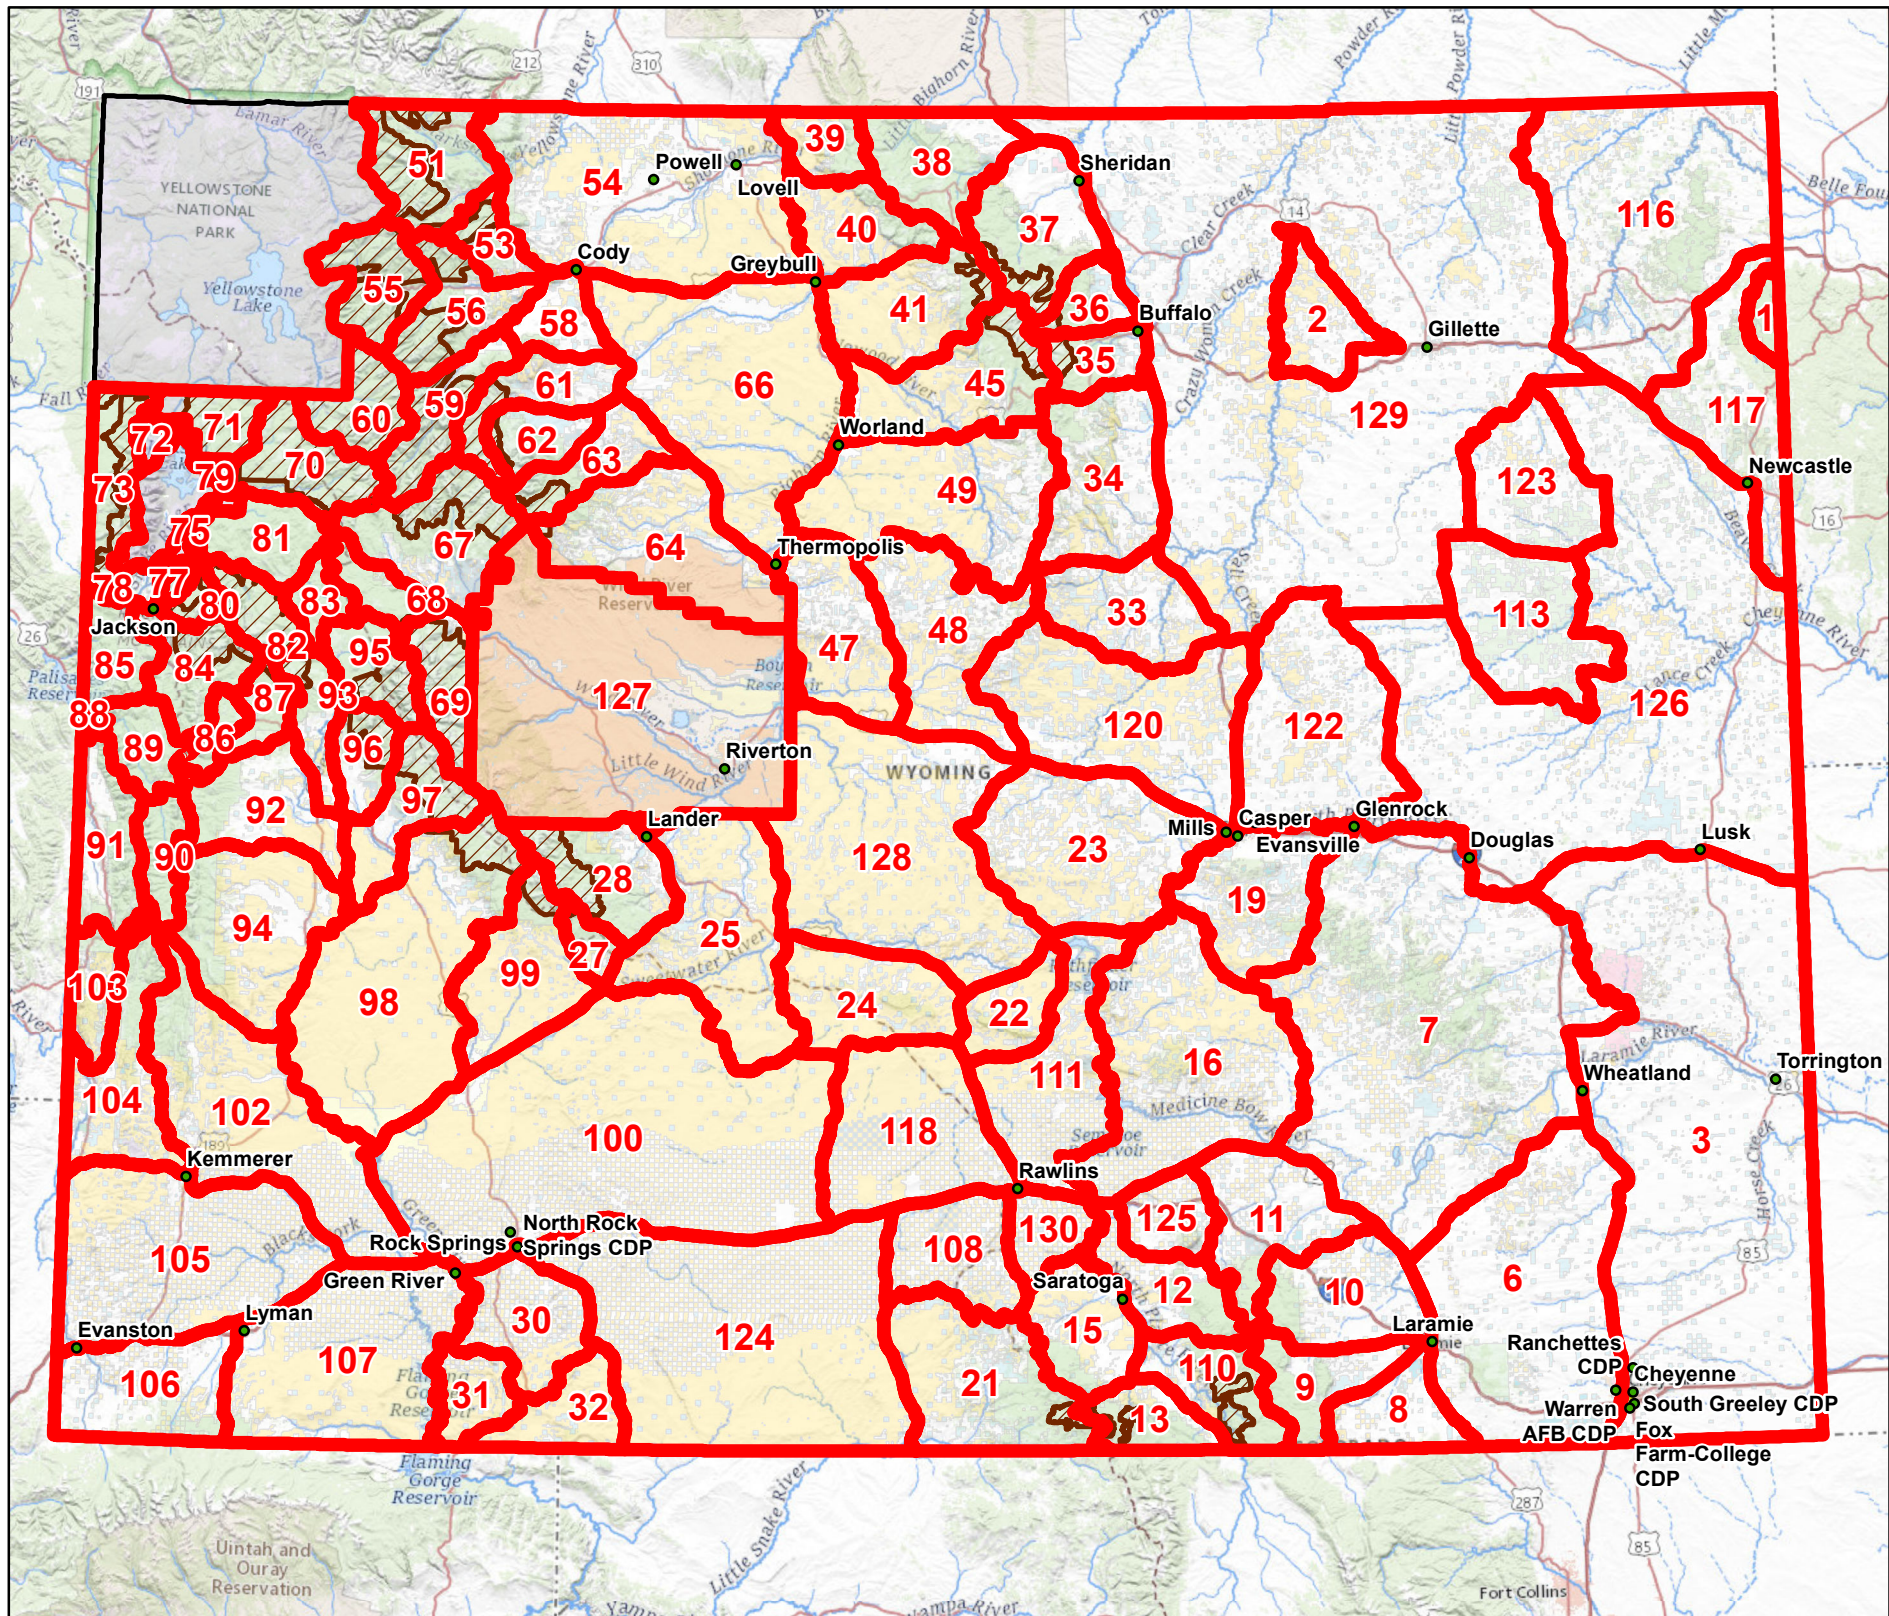

Eik Hunt Areas 2021

- Elk Hunt Area
- Wilderness Area
- State
- BLM
- BIA
- Forest Service
- Fish & Wildlife Service
- National Park Service
- DOD
- Bureau of Reclamation
- WY Game & Fish Dept.
- Local Government
- Other Federal
- Private

Date: 5/1/2021

Wyoming Game and Fish Department

** Wilderness Areas require nonresidents to utilize a hunting guide.

** For More information on getting your animal tested for CWD visit our website: wgfd.wyo.gov/cwd-testing

** This map is for visual use, assistance, and general location only, does not represent a survey, and is not to be used for legal conveyance. Area Boundaries are approximate and can change.