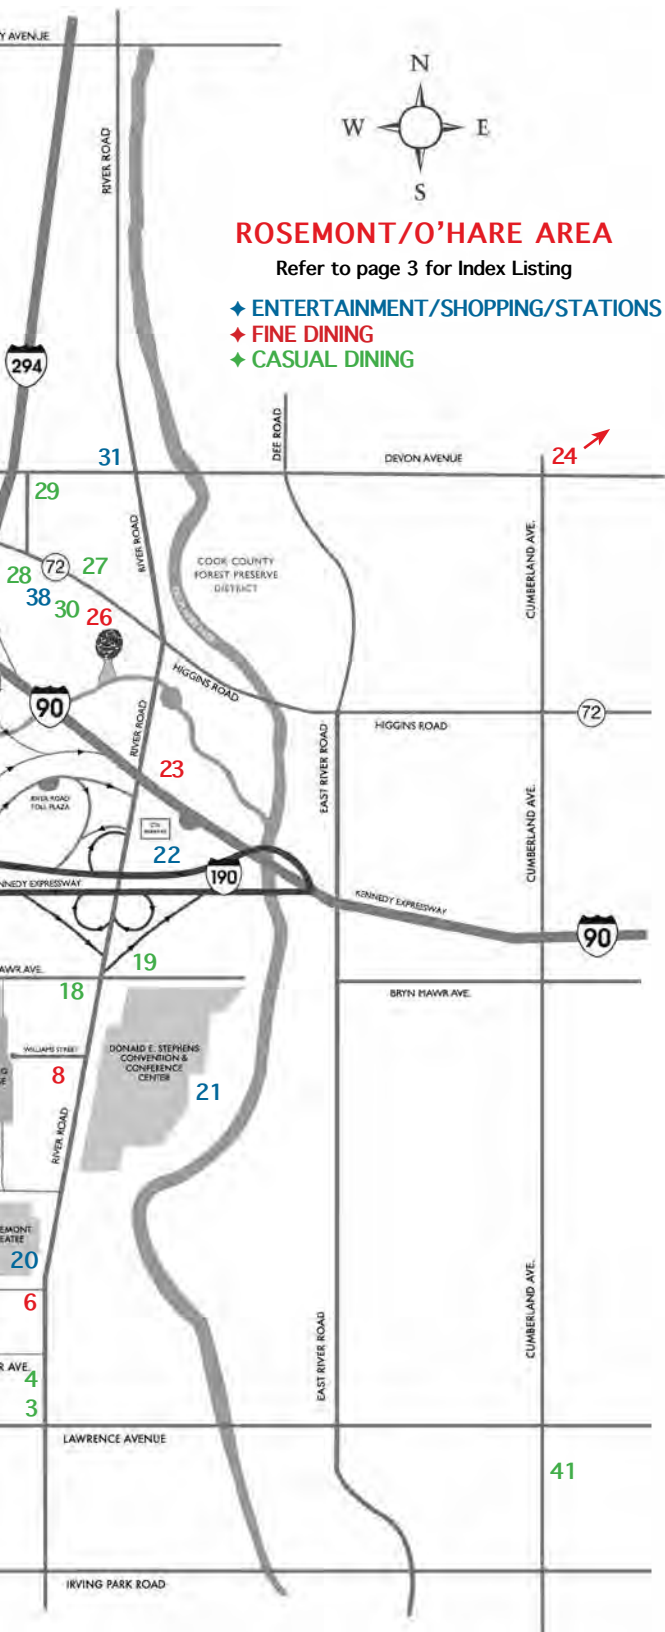

ROSEMONT/O'HARE AREA

Refer to page 3 for Index Listing

- ENTERTAINMENT/SHOPPING/STATIONS
- FINE DINING
- CASUAL DINING