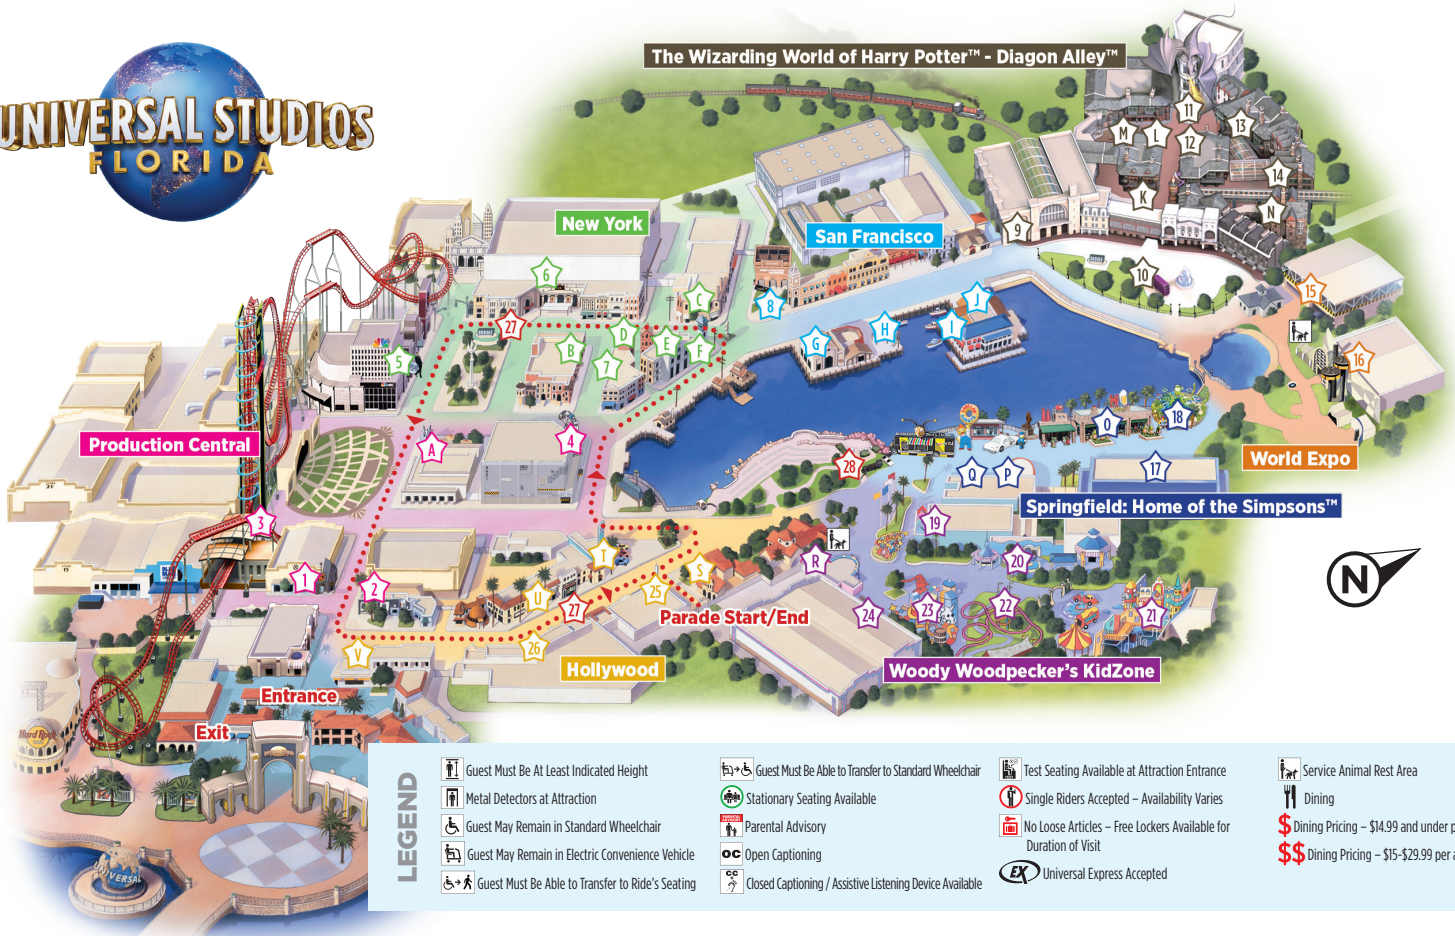

The Wizarding World of Harry Potter™ - Diagon Alley™

LEGEND

- Guest Must Be At Least Indicated Height
- Metal Detectors at Attraction
- Guest May Remain in Standard Wheelchair
- Guest May Remain in Electric Convenience Vehicle
- Guest Must Be Able to Transfer to Ride's Seating
- Guest Must Be Able to Transfer to Standard Wheelchair
- Stationary Seating Available
- Parental Advisory
- Open Captioning
- Closed Captioning / Assistive Listening Device Available
- Test Seating Available at Attraction Entrance
- Single Riders Accepted - Availability Varies
- No Loose Articles - Free Lockers Available for Duration of Visit
- Universal Express Accepted
- Service Animal Rest Area
- Dining
- Dining Pricing - $14.99 and under per adult
- Dining Pricing - $15-$29.99 per adult

UNIVERSAL STUDIOS FLORIDA PARK MAP

Production Central

- 1 Despicable Me Minion Mayhem 140"/102cm
- 2 Shrek 4-D
- 3 Hollywood Rip Ride Rockit 51"-79"/130cm-201cm
- 4 TRANSFORMERS™: The Ride-3D 40"/102cm
- A Universal Studios' Classic Monsters Cafe $

New York

- 5 Race Through New York Starring Jimmy Fallon 40"/102cm
- 6 Revenge of the Mummy 48"/122cm
- 7 The Blues Brothers® Show
- B Finnegan's Bar & Grill $$
- C Louie's Italian Restaurant $
- D Auntie Anne's Pretzels $
- E Ben & Jerry's Ice Cream $
- F Starbucks® $

San Francisco

- 8 Fast & Furious - Supercharged 40"/102cm
- G Richter's Burger Co. $
- H Chez Alcatraz $
- I Lombard's Seafood Grille $$
- J San Francisco Pastry Company $

The Wizarding World of Harry Potter™ - Diagon Alley™

- 9 Hogwarts™ Express* - King's Cross Station *Park-to-Park admission ticket or Annual Pass required. Additional restrictions apply.
- 10 Knight Bus™
- 11 Harry Potter and the Escape from Gringotts™ 42"/107cm
- 12 Ollivanders™
- 13 Gringotts™ Money Exchange
- 14 The Tales of Beedle the Bard™ / Celestina Warbeck and the Banshees

World Expo

- K Leaky Cauldron™ $
- L Floean Fortescue's Ice-Cream Parlour $
- M Fountain of Fair Fortune $
- N The Hopping Pot $

World Expo

- 15 FEAR FACTOR LIVE
- 16 MEN IN BLACK™ Alien Attack™ 42"/107cm

Springfield: Home of the Simpsons™

- 17 The Simpsons Ride™ 40"/102cm
- 18 Kang & Kodos' Twirl 'n' Hurl
- O Duff Brewery $
- P Fast Food Boulevard™ $
- Q Moe's Tavern $

Woody Woodpecker's KidZone

- 19 Animal Actors on Location!
- 20 A Day in the Park with Barney™
- 21 Curious George Goes To Town™
- 22 Woody Woodpecker's Nuthouse Coaster 36"/92cm
- 23 Fievel's Playland
- 24 E.T. Adventure 34"/87cm
- R KidZone Pizza Company $

Hollywood

- 25 Universal Orlando's Horror Make-up Show
- 26 NOW OPEN The Bourne Stuntacular
- S Cafe La Bamba $$
- T Mel's Drive-In $
- U Schwab's Pharmacy $
- V TODAY Cafe $

Park-Wide Performances

- 27 Universal's Superstar Parade
- 28 Universal Orlando's Cinematic Celebration

For Guest Services or Dining Reservations dial 407-224-4233.
For theme park tickets or more information visit www.universalorlando.com.