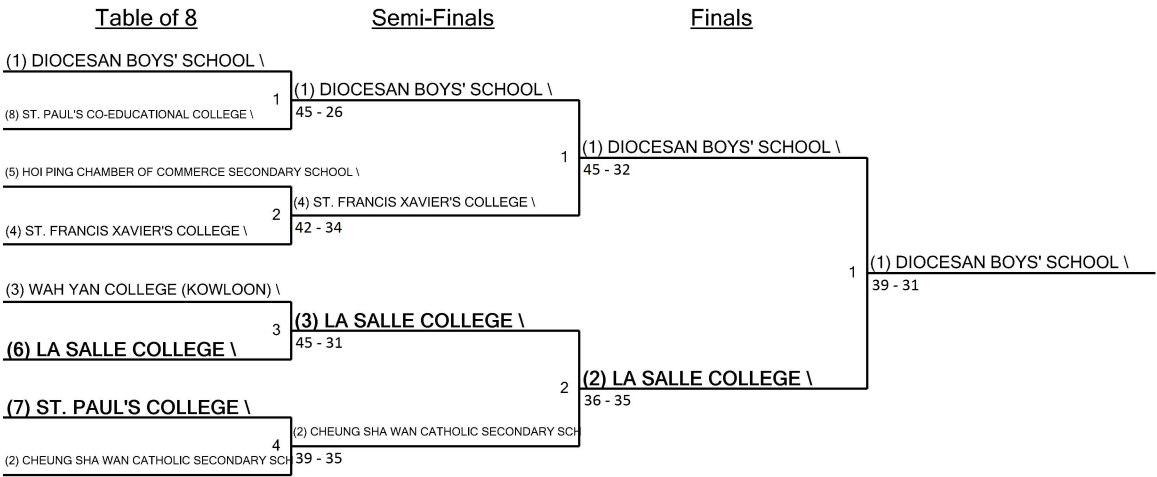

Boy's Epee Team

Seeding for Round #2 - DE

Tournament: Inter-School Fencing (Team) Competition 2018-2019
 Date: Sunday, October 28, 2018 - 9:00 AM
 FIE Document: FE_FIE_0008

Seed	Name	Club	Country	V	V/M	TS	TR	Ind	Notes
1	DIOCESAN BOYS' SCHOOL \			2	1.00	90	30	+60	Advanced
2	CHEUNG SHA WAN CATHOLIC SECONDARY SCHOOL \			2	1.00	89	33	+56	Advanced
3	WAH YAN COLLEGE (KOWLOON) \			2	1.00	90	38	+52	Advanced
4	ST. FRANCIS XAVIER'S COLLEGE \			2	1.00	90	41	+49	Advanced
5	HOI PING CHAMBER OF COMMERCE SECONDARY SCHOOL \			2	1.00	88	49	+39	Advanced
6	LA SALLE COLLEGE \			2	1.00	87	53	+34	Advanced
7	ST. PAUL'S COLLEGE \			2	1.00	90	57	+33	Advanced
8	ST. PAUL'S CO-EDUCATIONAL COLLEGE \			2	1.00	85	54	+31	Advanced
9	CHINESE INTERNATIONAL SCHOOL \			1	0.50	78	60	+18	Eliminated
10	HKUGA COLLEGE \			1	0.50	78	74	+4	Eliminated
11	ST. JOSEPH'S COLLEGE \			1	0.50	74	71	+3	Eliminated
12	ST. STEPHEN'S COLLEGE \			1	0.50	80	81	-1	Eliminated
13	YING WA COLLEGE \			1	0.50	72	77	-5	Eliminated
14	MUNSANG COLLEGE \			1	0.50	69	81	-12	Eliminated
15	CHAN SHU KUI MEMORIAL SCHOOL \			1	0.50	67	81	-14	Eliminated
16	THE METHODIST CHURCH HONG KONG WESLEY COLLEGE \			1	0.50	61	87	-26	Eliminated
17	THE SOUTH ISLAND SCHOOL \			0	0.00	64	83	-19	Eliminated
18	CHONG GENE HANG COLLEGE \			0	0.00	54	88	-34	Eliminated
19	CHOI KAI YAU SCHOOL \			0	0.00	51	86	-35	Eliminated
20	THE CHINESE FOUNDATION SECONDARY SCHOOL \			0	0.00	54	90	-36	Eliminated
21	SZETO HO SECONDARY SCHOOL \			0	0.00	52	90	-38	Eliminated
22	LINGNAN HANG YEE MEMORIAL SECONDARY SCHOOL \			0	0.00	49	87	-38	Eliminated
23	MING KEI COLLEGE \			0	0.00	43	90	-47	Eliminated
24	FRENCH INTERNATIONAL SCHOOL \			0	0.00	16	90	-74	Eliminated

Boy's Epee Team - Round #2 - DE (Table of 8)

ME

Fence-off for Third

Boy's Foil Team

Final Ranking

MF

Tournament: Inter-School Fencing (Team) Competition 2018-2019
Date: Sunday, October 28, 2018 - 12:00 PM
FIE Document: FE_FIE_0012