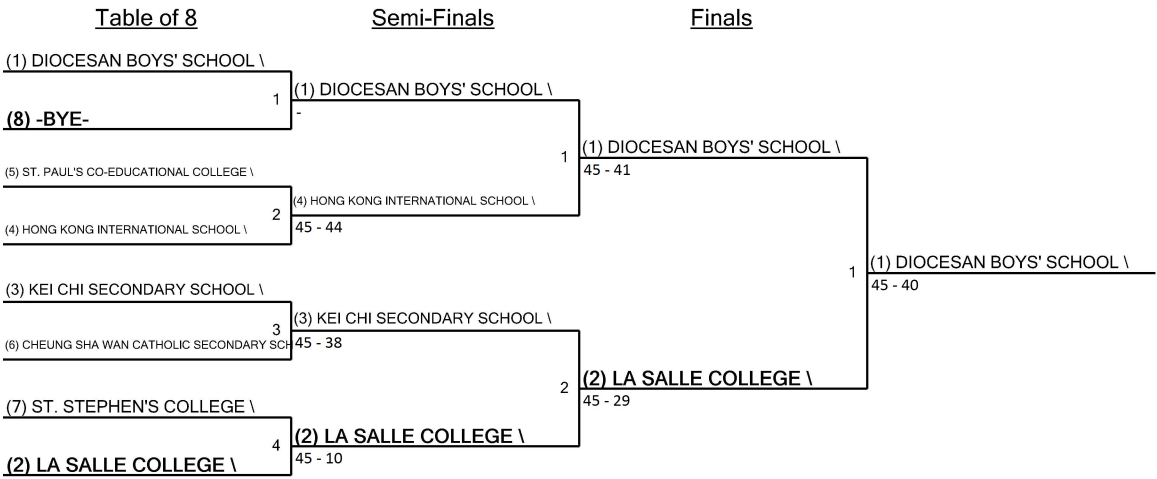

Fence-off for Third

Girl's Epee Team

Final Ranking

Tournament: Inter-School Fencing (Team) Competition 2018-2019

Date: Sunday, October 28, 2018 - 12:00 PM

FIE Document: FE_FIE_0012

Place	Name	Country	Birthdate
1	HOLY TRINITY COLLEGE \		
2	HEEP YUNN SCHOOL \		
3	DIOCESAN GIRLS' SCHOOL \		
4	HKUGA COLLEGE \		
5	MARYKNOLL CONVENT SCHOOL \		
6	ST. STEPHEN'S COLLEGE \		
7	HONG KONG TRUE LIGHT COLLEGE \		
8	ST. MARY'S CANOSSIAN COLLEGE \		
9	HOI PING CHAMBER OF COMMERCE SECONDARY SCHOOL \		
10	MING KEI COLLEGE \		
11	THE CHINESE FOUNDATION SECONDARY SCHOOL \		
12	GOOD HOPE SCHOOL \		
13	CHRISTIAN & MISSIONARY ALLIANCE SUN KEI SECONDARY SCHOOL \		
14	ST. STEPHEN'S GIRLS' COLLEGE \		
15	THE SOUTH ISLAND SCHOOL \		
16	TRUE LIGHT MIDDLE SCHOOL OF HONG KONG \		
17	ST. PAUL'S CO-EDUCATIONAL COLLEGE \		
18	LINGNAN HANG YEE MEMORIAL SECONDARY SCHOOL \		
19	CHOI KAI YAU SCHOOL \