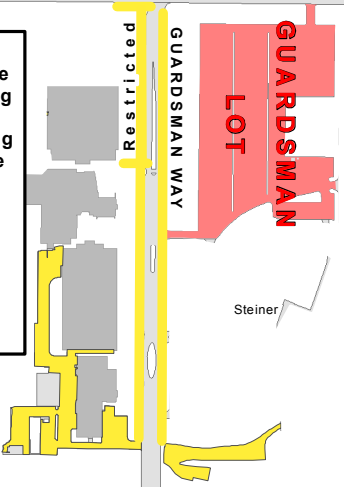

UNIVERSITY OF UTAH
COMMUTERSERVICES