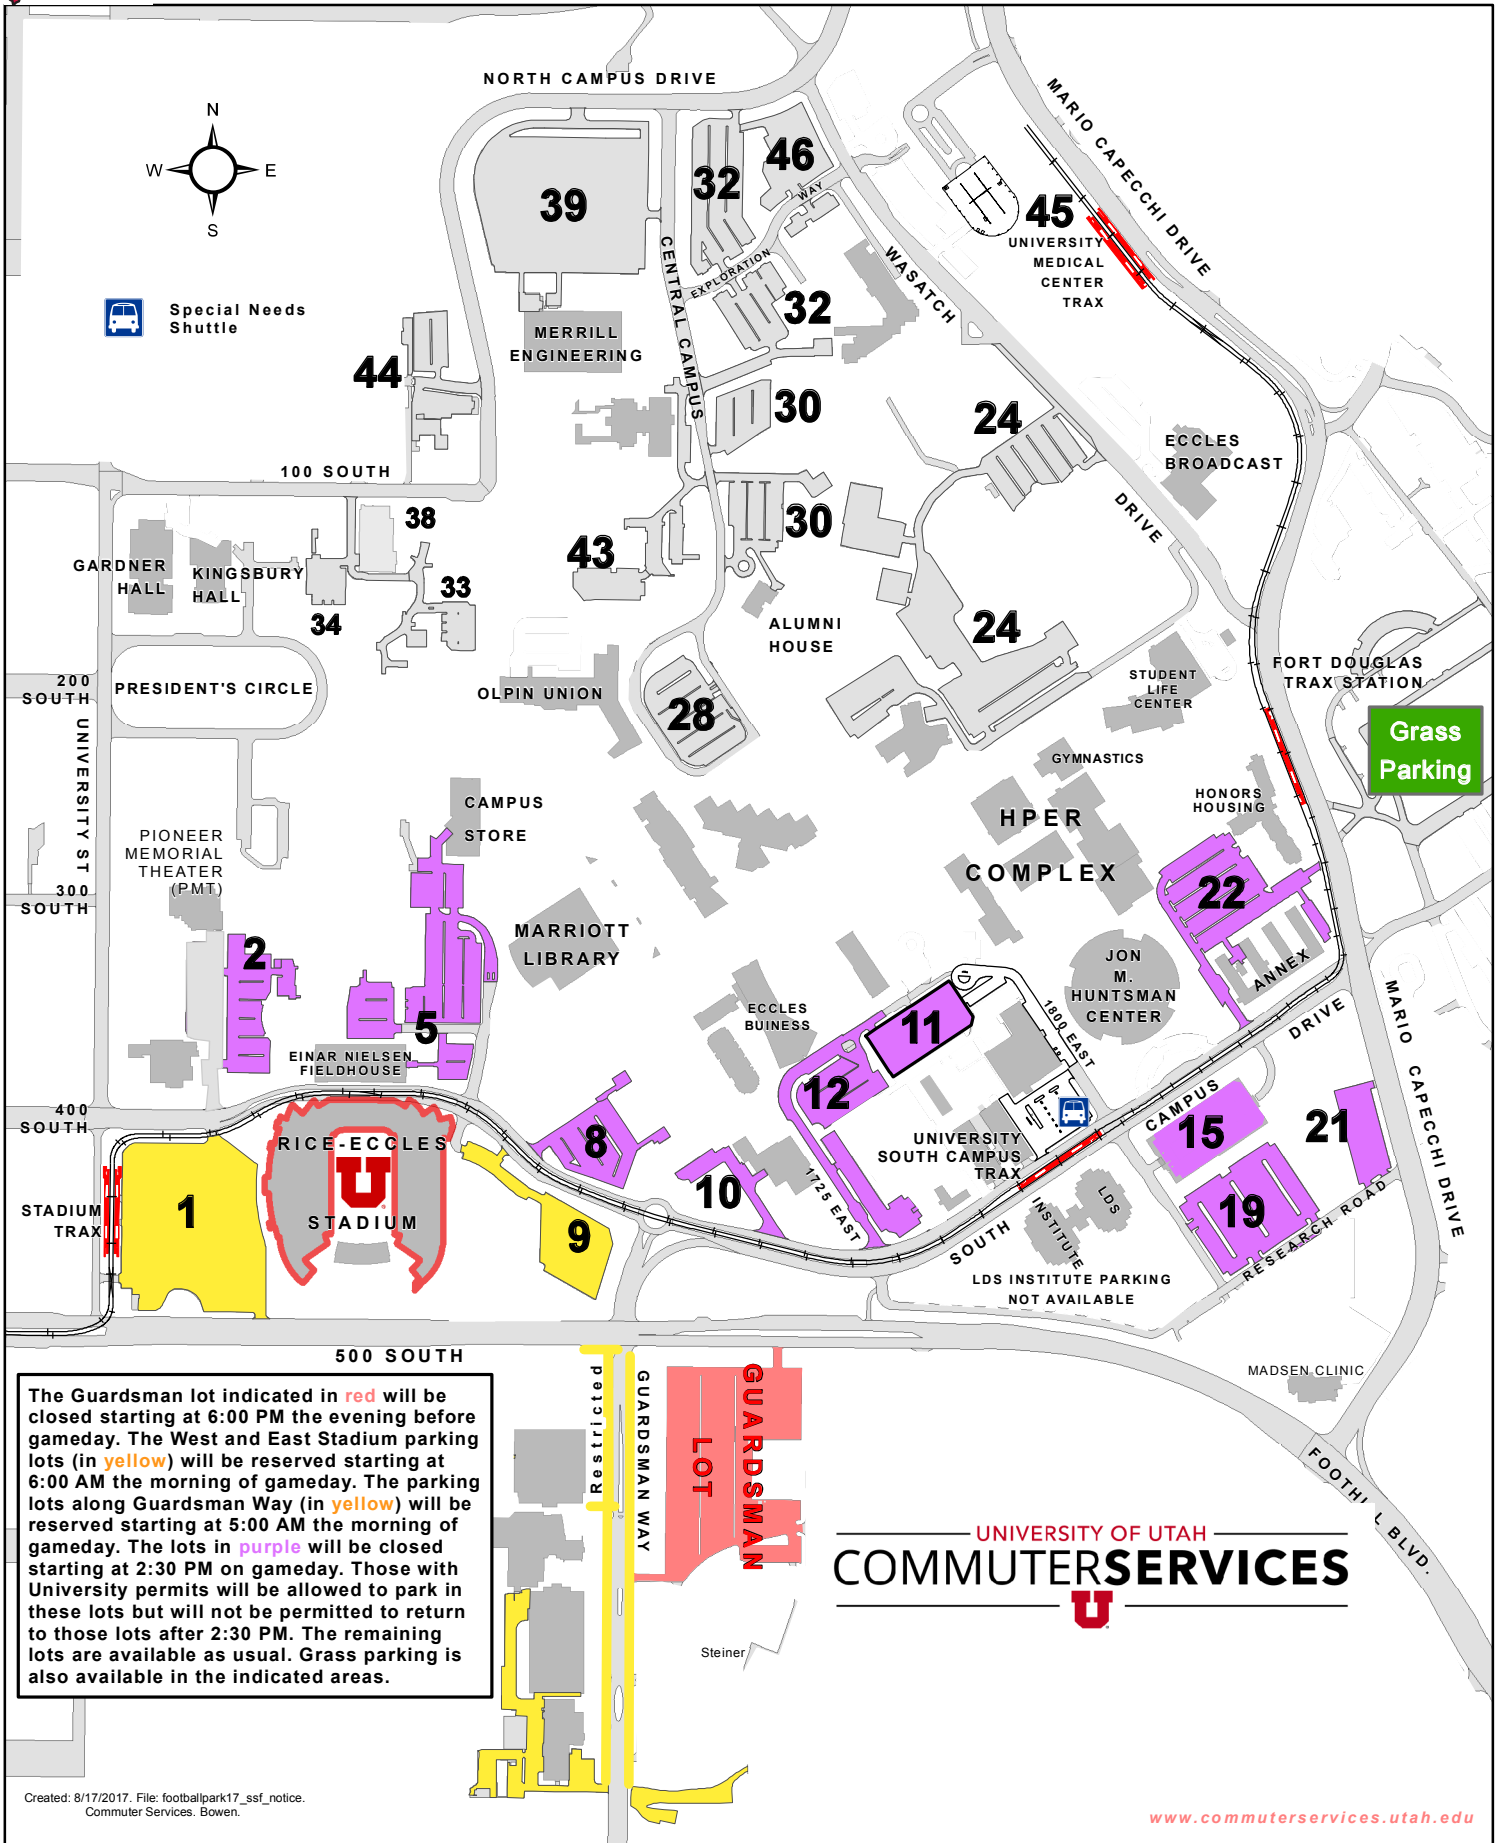

Football Parking 2017

The Guardsman lot indicated in red will be closed starting at 6:00 PM the evening before gameday. The West and East Stadium parking lots (in yellow) will be reserved starting at 6:00 AM the morning of gameday. The parking lots along Guardsman Way (in yellow) will be reserved starting at 5:00 AM the morning of gameday. The lots in purple will be closed starting at 2:30 PM on gameday. Those with University permits will be allowed to park in these lots but will not be permitted to return to those lots after 2:30 PM. The remaining lots are available as usual. Grass parking is also available in the indicated areas.