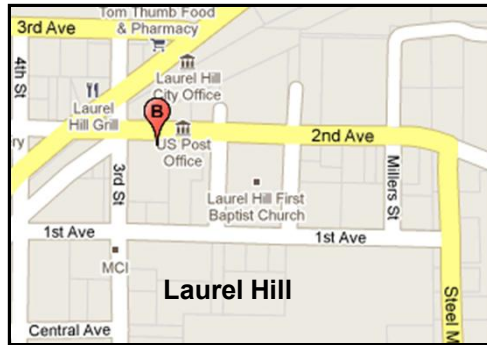

Okaloosa County ACCESS Customer Service Center and Community Partner Locations

Okaloosa County ACCESS Customer Service Center

450 Racetrack Road, NW, Unit G
 Ft. Walton Beach, FL 32548
 Phone : (850) 833-3800
 Fax: (850) 833-7595
 Hours: 8AM - 5PM (M . F)