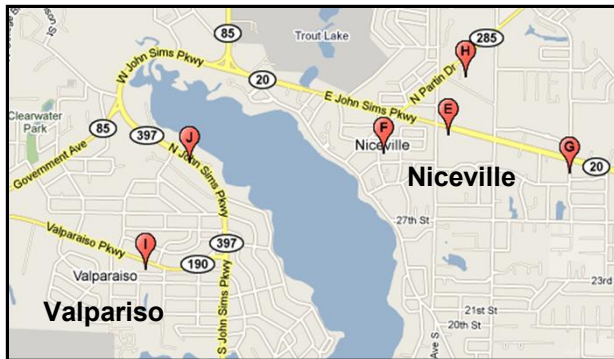

Okaloosa County ACCESS Customer Service Center and Community Partner Locations

Okaloosa County ACCESS Customer Service Center

450 Racetrack Road, NW, Unit G
Ft. Walton Beach, FL 32548
Phone : (850) 833-3800
Fax: (850) 833-7595
Hours: 8AM - 5PM (M . F)

Okaloosa County ACCESS Community Partner Locations

Location	Name	Address	City	Zip Code	Days of Operation	Hours of Operation
1	Jobsplus One Stop Career Center Crestview	212 N. Wilson St	Crestview	32536	Monday-Friday	8 AM - 5 PM
2	Okaloosa County Headstart-Bay Street Center	700 Bay Street	Crestview	32536	Monday-Friday	8 AM - 4:30 PM
3	Okaloosa County Headstart-Lakeview Ctr.	227 Lakeview Drive	Crestview	32536	Monday-Friday	8 AM - 4:30 PM
4	Emerald Coast Hospice - Crestview	131 Redstone Ave, Suite 110	Crestview	32536	Monday - Friday	8 AM - 5 PM
5	Okaloosa County Headstart-Kennedy Ctr.	215 Kennedy Drive	Crestview	32536	Monday-Friday	8 AM - 4:30 PM
6	Goodwill	913-H Beal Parkway	Ft Walton Beach	32547	Monday-Friday	8 AM - 5 PM
7	First Christian Church	201 Saint Mary Avenue	Fort Walton Beach	32548	Tuesday-Friday	9 AM - 4 PM
8	Bhw Community Resource Center	303 Lovejoy Road	Ft Walton Beach	32548	Monday-Friday	9 AM - 5 PM
9	Jobsplus One Stop Center Ft Walton	409 Racetrack Road	Ft Walton Beach	32548	Monday-Friday	8 AM - 5 PM
9	Jobs Plus One Stop Mobile Center	409 Racetrack Road	Ft. Walton Beach	32548	Monday-Friday	8 AM - 4 PM
10	Okaloosa County Headstart-Chester Pruitt	15 Carson Drive	Ft. Walton Beach	32548	Monday-Friday	8 AM - 4:30 PM
A	Emerald Coast Hospice- Ft.walton	419 Racetrackroad Suite A	Ft. Walton Beach	32578	Monday - Friday	8 AM - 4 PM
B	Okaloosa County Headstart-Laurel Hill Ctr.	8264 Stokes Center	Laurel Hill	32567	Monday-Friday	8 AM - 4:30 PM
C	First Baptist Church Mary Esther	28 North Street	Mary Esther	32569	Tuesday-Friday	9 AM - 4 PM
D	Mary Esther Public Library	100 Hollywood Blvd., West	Mary Esther	32569	Monday-Saturday	9 AM - 4 PM
E	Niceville Church Of Christ	801 John Sims Parkway	Niceville	32578	Tuesday-Friday	9 AM - 4 PM
F	Okaloosa County Headstart- Niceville	1200 Valparaiso Blvd	Niceville	32578	Monday-Friday	8 AM - 4:30 PM
G	Sharing And Caring	104 Bullock Blvd	Niceville	32578	Monday-Friday	8 AM - 4 PM
H	Niceville Library	206 N. Partin Dr	Niceville	32578	Monday - Friday	9 AM - 4 PM
I	Valparaiso Community Library	459 Valparaiso Parkway	Valparaiso	32580	Monday-Saturday	9 AM - 4 PM
J	Goodwill Industries	143 John Sims Parkway	Valparaiso	32580	Monday-Friday	8 AM - 5 PM