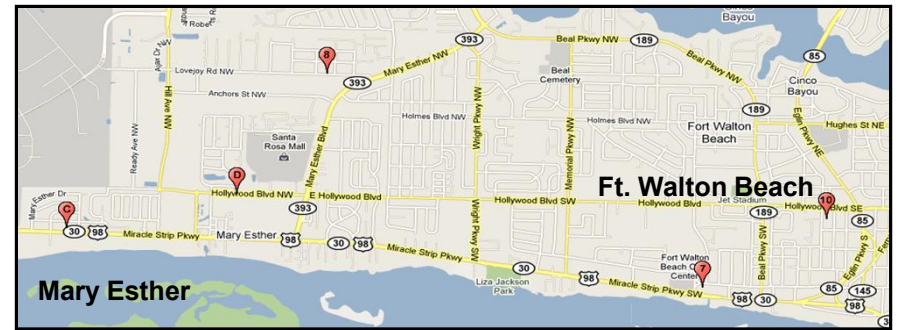

Okaloosa County ACCESS Customer Service Center and Community Partner Locations

Okaloosa County ACCESS Customer Service Center

450 Racetrack Road, NW, Unit G
Ft. Walton Beach, FL 32548
Phone : (850) 833-3800
Fax: (850) 833-7595
Hours: 8AM - 5PM (M . F)

Okaloosa County ACCESS Community Partner Locations

Location	Name	Address	City	Zip Code	Days of Operation	Hours of Operation
1	Jobsplus One Stop Career Center Crestview	212 N. Wilson St	Crestview	32536	Monday-Friday	8 AM - 5 PM
2	Okaloosa County Headstart-Bay Street Center	700 Bay Street	Crestview	32536	Monday-Friday	8 AM - 4:30 PM
3	Okaloosa County Headstart-Lakeview Ctr.	227 Lakeview Drive	Crestview	32536	Monday-Friday	8 AM - 4:30 PM
4	Emerald Coast Hospice - Crestview	131 Redstone Ave, Suite 110	Crestview	32536	Monday - Friday	8 AM - 5 PM
5	Okaloosa County Headstart-Kennedy Ctr.	215 Kennedy Drive	Crestview	32536	Monday-Friday	8 AM - 4:30 PM
6	Goodwill	913-H Beal Parkway	Ft Walton Beach	32547	Monday-Friday	8 AM - 5 PM
7	First Christian Church	201 Saint Mary Avenue	Fort Walton Beach	32548	Tuesday-Friday	9 AM - 4 PM
8	Bhw Community Resource Center	303 Lovejoy Road	Ft Walton Beach	32548	Monday-Friday	9 AM - 5 PM
9	Jobsplus One Stop Center Ft Walton	409 Racetrack Road	Ft Walton Beach	32548	Monday-Friday	8 AM - 5 PM
9	Jobs Plus One Stop Mobile Center	409 Racetrack Road	Ft. Walton Beach	32548	Monday-Friday	8 AM - 4 PM
10	Okaloosa County Headstart-Chester Pruitt	15 Carson Drive	Ft. Walton Beach	32548	Monday-Friday	8 AM - 4:30 PM
A	Emerald Coast Hospice- Ft.walton	419 Racetrackroad Suite A	Ft. Walton Beach	32578	Monday - Friday	8 AM - 4 PM
B	Okaloosa County Headstart-Laurel Hill Ctr.	8264 Stokes Center	Laurel Hill	32567	Monday-Friday	8 AM - 4:30 PM
C	First Baptist Church Mary Esther	28 North Street	Mary Esther	32569	Tuesday-Friday	9 AM - 4 PM
D	Mary Esther Public Library	100 Hollywood Blvd., West	Mary Esther	32569	Monday-Saturday	9 AM - 4 PM
E	Niceville Church Of Christ	801 John Sims Parkway	Niceville	32578	Tuesday-Friday	9 AM - 4 PM
F	Okaloosa County Headstart- Niceville	1200 Valparaiso Blvd	Niceville	32578	Monday-Friday	8 AM - 4:30 PM
G	Sharing And Caring	104 Bullock Blvd	Niceville	32578	Monday-Friday	8 AM - 4 PM
H	Niceville Library	206 N. Partin Dr	Niceville	32578	Monday - Friday	9 AM - 4 PM
I	Valparaiso Community Library	459 Valparaiso Parkway	Valparaiso	32580	Monday-Saturday	9 AM - 4 PM
J	Goodwill Industries	143 John Sims Parkway	Valparaiso	32580	Monday-Friday	8 AM - 5 PM