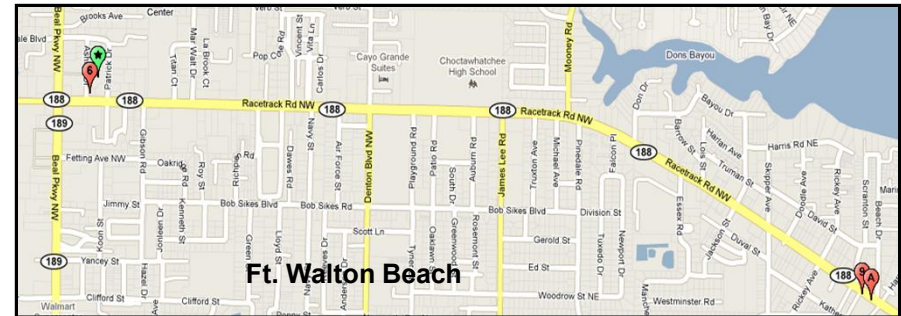

Okaloosa County ACCESS Customer Service Center and Community Partner Locations

Okaloosa County ACCESS Customer Service Center

450 Racetrack Road, NW, Unit G
 Ft. Walton Beach, FL 32548
 Phone : (850) 833-3800
 Fax: (850) 833-7595
 Hours: 8AM - 5PM (M . F)