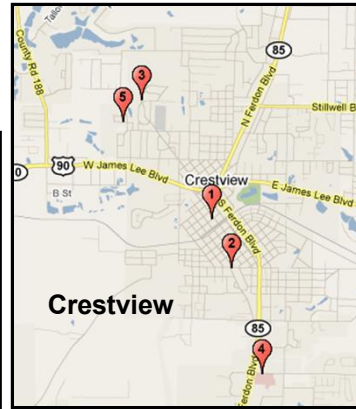

Okaloosa County ACCESS Customer Service Center and Community Partner Locations

Okaloosa County ACCESS Customer Service Center

450 Racetrack Road, NW, Unit G
 Ft. Walton Beach, FL 32548
 Phone : (850) 833-3800
 Fax: (850) 833-7595
 Hours: 8AM - 5PM (M . F)