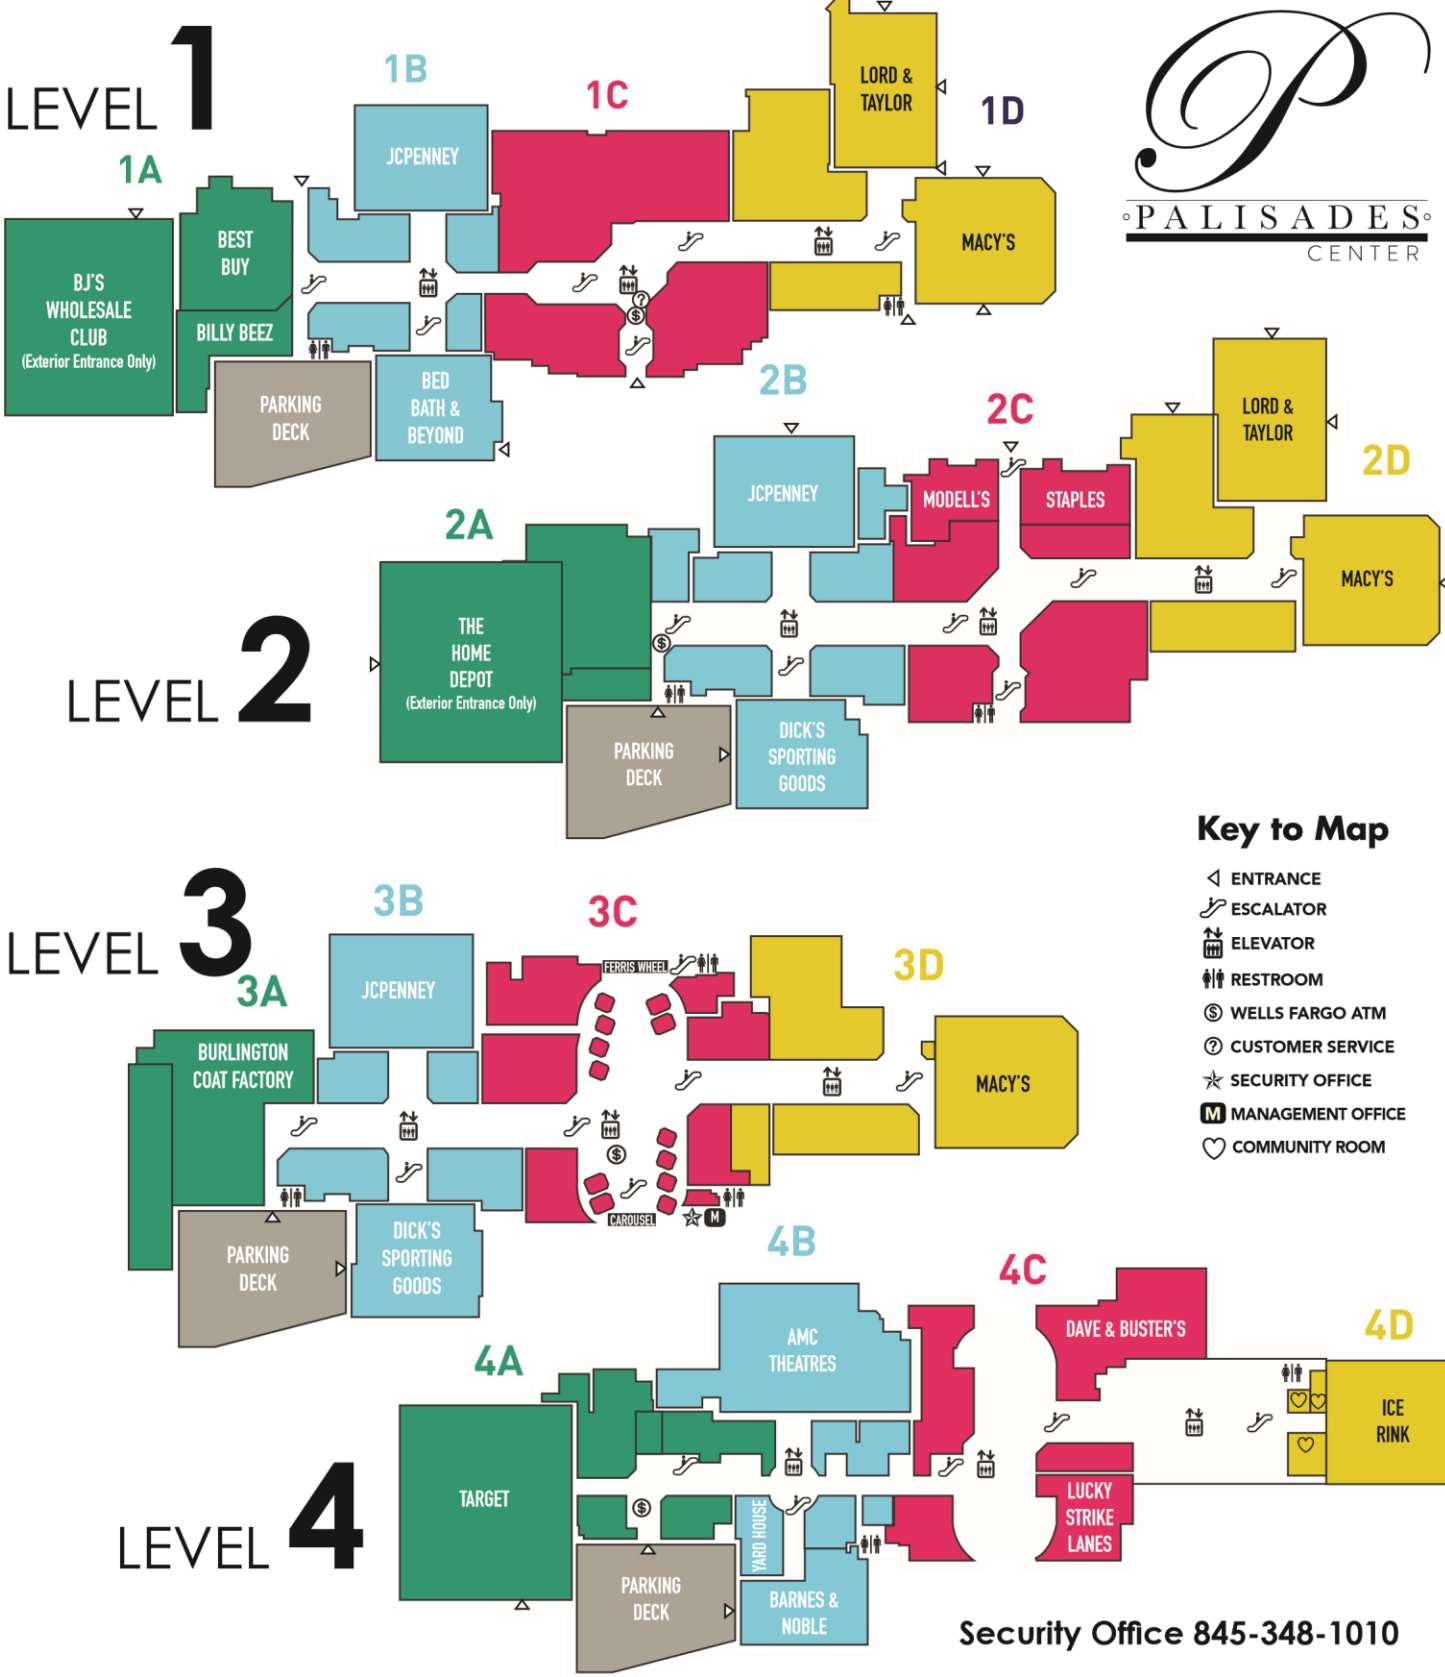

Key to Map

- ◀ ENTRANCE
- ↗ ESCALATOR
- ⬆ ELEVATOR
- ♿ RESTROOM
- 💰 WELLS FARGO ATM
- 🔍 CUSTOMER SERVICE
- ★ SECURITY OFFICE
- M MANAGEMENT OFFICE
- ❤ COMMUNITY ROOM

Security Office 845-348-1010

BANKS		
2B Wells Fargo ATM	845-358-5424	🏦
2B Change Money		
BOOKS, CARDS, & GIFTS		
4B Barnes & Noble	845-348-4701	
1B Brookstone	845-358-1367	
3D Hallmark	845-358-4745	
2D Papyrus	845-348-1670	
2D Glowing Candle	845-348-1898	
3B Palisades Postal Store	845-727-4081	
2B Spencer's	845-358-3562	

COMMUNITY ROOMS		
4D Adler Room		
4D Besso Room		
4D Raso Room		

ELECTRONICS		
1B AT&T	845-358-5140	
1A Best Buy	845-358-3989	
1C Brookstone	845-358-1367	
4A Gamestop	845-348-3698	
1B Radio Shack	845-348-0238	
2B Mobile Couture		
1C Speed Wireless		
2B Sprint Corp	845-353-2223	
2D Sprint Store by iMobile	845-353-3480	
2C Staples	845-353-3774	
2C/3C-T-Mobile	845-358-8500	

ENTERTAINMENT		
4B AMC Theatres/IMAX	845-348-1882	
1A Billy Beez	845-535-9277	
3C Carousel	845-353-2595	
4C Dave & Buster's	845-353-1555	
3C Ferris Wheel	845-353-2596	
2D 7D Turbo Ride ImDeepXP	845-535-1002	
4A Levity Live Comedy Club	845-353-5400	
4C Lucky Strike Lanes	845-358-1602	
4C Palisades Climb Adventure	845-727-3500	
4D Palisades Ice Rink	845-353-4855	

FASHION - CHILDREN'S		
2C Abercrombie Kids	845-348-7044	
2C Baby Gap	845-358-8381	
3D Children's Place, The	845-353-6555	
3D Crazy 8	845-353-2840	
2C Disney Store, The	845-348-9262	
3C Gap Kids	845-358-6658	
3C Gymboree	845-358-5336	
1D H&M	845-727-1958	
3D Justice	845-353-4628	
1B Kids Foot Locker	845-353-6853	
1C Old Navy	845-348-0994	
1C Uniqlo	845-875-7391	

FASHION - MEN'S		
2C Abercrombie & Fitch	845-348-9108	
2C Aeropostale	845-358-2087	
3B Against All Odds	845-348-0454	
2C American Eagle	845-353-4897	
1C Armani Exchange	845-348-1167	
4B Back Stage	845-727-4909	
2B Bronte	845-358-8881	
2B Cotton On	845-353-2352	
2C DTLR	845-358-6141	
3D Express	845-358-1089	
2B G by Guess	845-358-1326	
2C Gap Men	845-348-0358	
1D H&M	845-727-1958	
2B Hollister Co.	845-348-9573	
3C Hot Topic	845-353-1985	
1D New Yorker	845-535-9279	
1C Old Navy	845-348-0994	
3B PacSun	845-358-4361	
2B Sossi Formals	845-358-4361	
1C Uniqlo	845-875-7391	
3B Vans	845-348-1059	
3B Xios	845-358-5888	
3B Zumiez	845-353-5417	

FOOD COURT		
3C Burger King	845-353-6448	
3C Charley's Grilled Subs	845-348-1501	
3C China Max	845-358-6222	
3C KFC	845-358-2800	
3C Little Tokyo	845-353-1350	
3C Mr. Smoothie	845-348-9600	
3C Nathan's Famous	845-348-1640	
3C Oyishi Japan	845-727-0955	
3C Popeyes	845-358-0952	
3C Saladworks	845-358-8033	
3C Sbarro	845-358-0966	
3C Subway	845-353-2204	
3C Taco Bell	845-353-3600	
3C Wendy's	845-727-1123