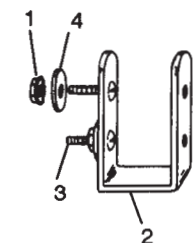

No. LE-1338 Bongo Mounting Attachment