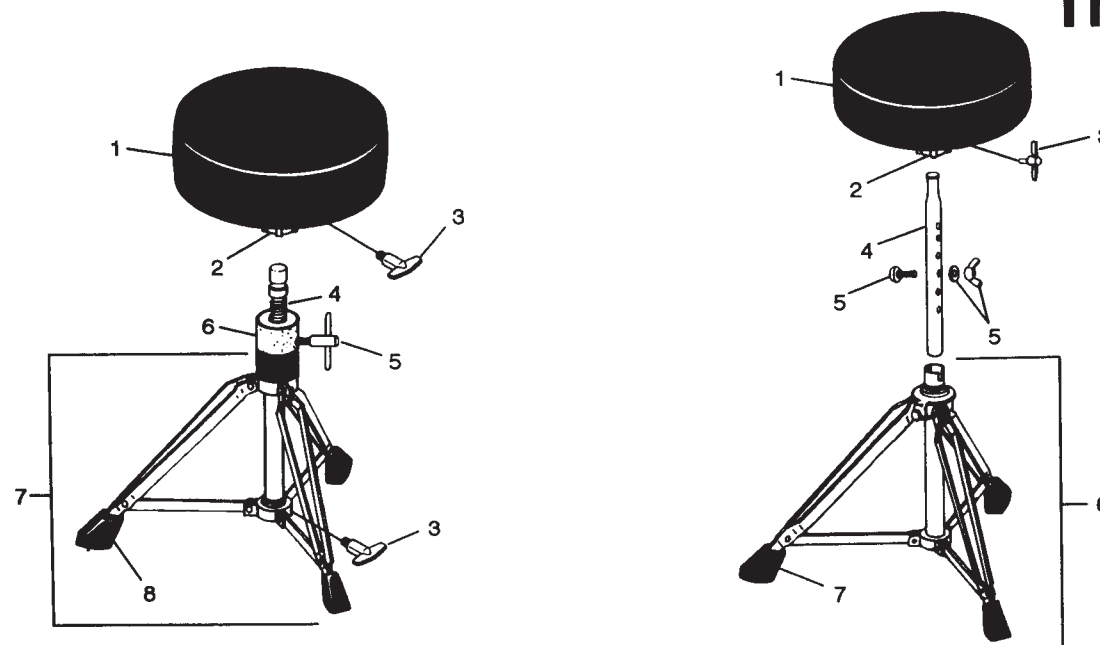

Thrones

No. LM-446-TH Modular Drum Throne

Item No.	Part No.	Description
1	P-39931	Seat Only
2	P-3997	Seat Casting
3	P-3901	T-Handle
4	P-3996	Center Tube
5	P-3979	Adjustment T-Handle for P-8282
6	P-3882	Height Adjustment Ring
7	P-3998-A	Base Assembly
8	P-3900	Crutch Tip

No. LR-246-TH Rocker Throne

Item No.	Part No.	Description
1	P-39932	Seat Only
2	P-3997	Seat Casting
3	P-3995	T-Handle
4	P-39961	Center Tube
5	P-39971	Height Adjustment Bolt Assembly
6	P-3998	Base Assembly
7	P-3999	Crutch Tip