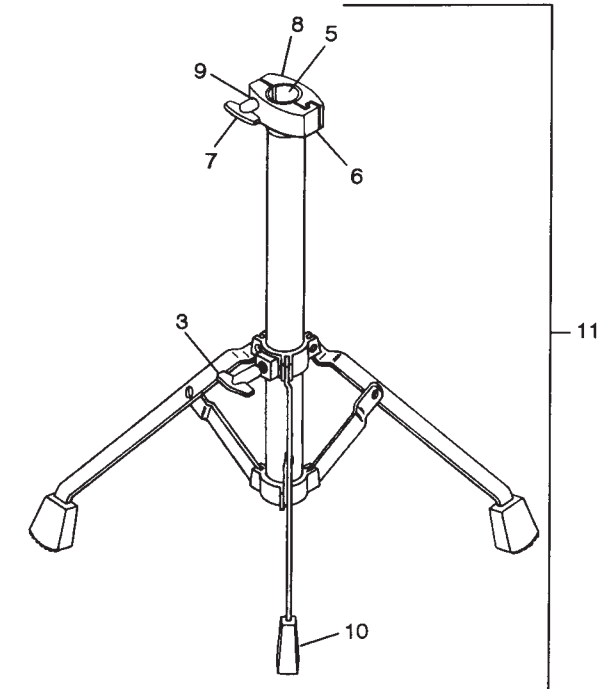

Item No.	Part No.	Description
1	LE-1379	Concert Trap Table Only
2	P-2437-BR	Upper Tube Assembly Complete
3	P-3901	Male T-Handle
4	P-2545	Rubber Sleeve
5	P-3766	Nylon Collar Insert, 1"
6	P-3767	Collar Clamp, 1"
7	P-3903	Female T-Handle
8	P-3763	Bolt Hex Head 9/16"
9	P-3970	Washer
10	P-3999	Crutch Tip
11	P-37701	Base Assembly Complete