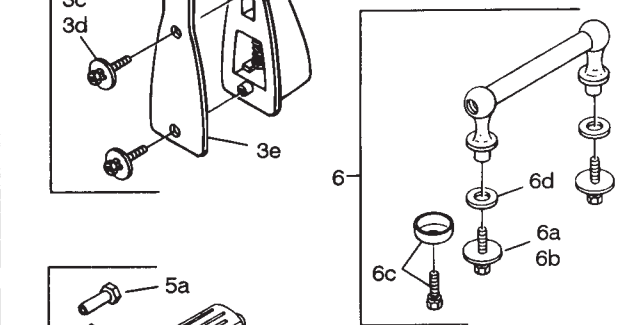

6	P-2253-E	Tube Lug for 5 x 14, 6 x 12 and 6-1/2 x 14 Snare Drums
6a	P-22491	Mounting Screw for Classic Wood Shell
6b	P-3013-R	Mounting Screws for Super Classic Wood Shells
6c	P-260	Mounting Screws for Metal Snare Drums
6d	P-6268	Gasket