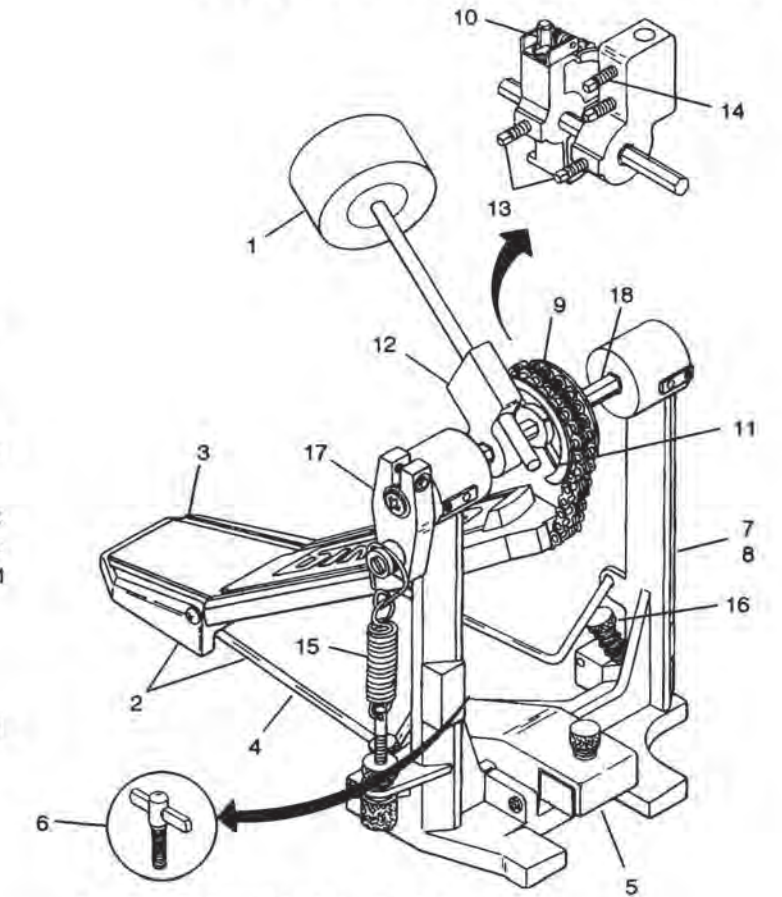

No. LM-914-FP Modular Pedal

Item No.	Part No.	Description
1	L-1283	Felt Beater
2	P-3910-B	Foot Board Assembly with Spring Strap
3	P-3910	Foot Board Only
4	P-2963	Spring Strap
5	P-3691	Toe Clamp Assembly
6	P-3702	Toe Clamp T-Handle
7	P-3689-A	Base Complete less L-1283 and P-3910-B
8	P-3689	Base Only
9	P-3688	Chain
10	P-2976	Drum Key Set Screw for Chain
11	P-3181	Rocker Assembly with Set Screws and Felt Pad
12	P-3182	Rocker Beater Assembly with Set Screws
13	P-3183	Drum Key Set Screw for P-3181
14	P-3971	Drum Key Set Screw for P-3182
15	P-29681-A	Spring Assembly Complete
16	P-3961-A1	Pedal Spur with Spring
17	P-3690	Cam Assembly Complete
18	P-3184	Shaft Assembly Complete with Washers, Bearings and Lock Nut