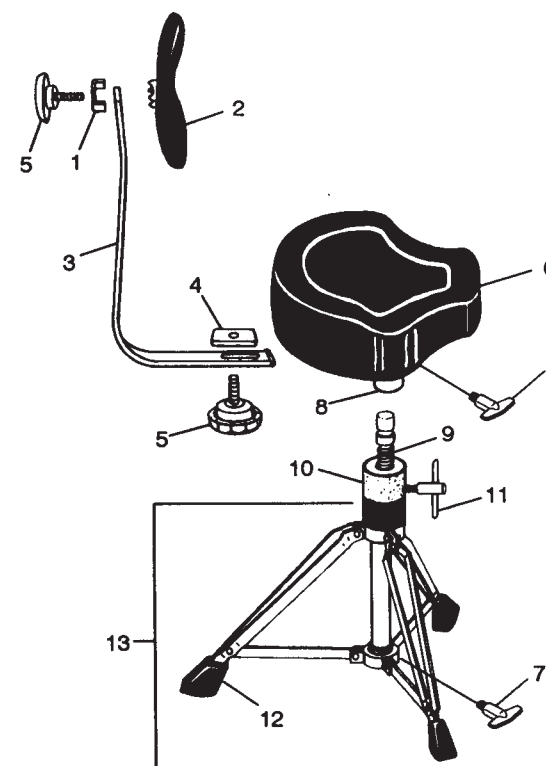

No. LM-449-THB Bicycle Seat Throne

Item No.	Part No.	Description
1	P-3886	U-Bracket
2	P-3888	Seat Back
3	P-3887	Back Post
4	P-3885	Knob Plate
5	P-3884	Seat Back Adjusting Knob
6	P-3963	Bicycle Seat Only
7	P-3901	Male T-Handle
8	P-3990	Seat Casting
9	P-3996	Center Tube
10	P-3882	Height Adjustment Ring
11	P-3979	Adjustment T-Handle for P-3882
12	P-3900	Crutch Tip
13	P-3998-A	Base Assembly