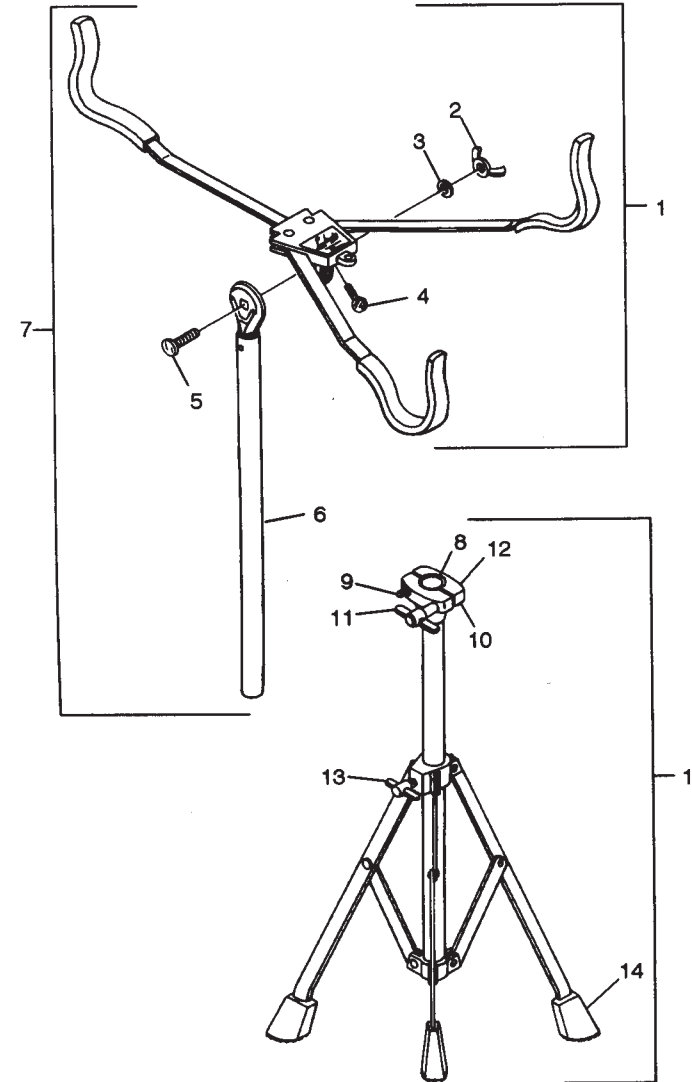

Snare Drum Stands

No. LT-121-SS Snare Stand

Item No.	Part No.	Description
1	P-3731-A	Basket Assembly
2	P-3704	Wing Nut
3	P-3733	Washer
4	P-3705	Thumb Screw
5	P-3734	Bolt
6	P-3732	Upper Tube with Ratchet
7	P-3731-B	Basket and Upper Tube Assembly
8	P-3699	Nylon Collar Insert, 5/8"
9	P-3007	Drum Key Rod
10	P-3696	Collar Clamp, 5/8"
11	P-7121	Female T-Handle
12	P-3698	Hex Bolt
13	P-3701	Male T-Handle
14	P-3700	Crutch Tip
15	P-3730-A	Base Assembly Complete