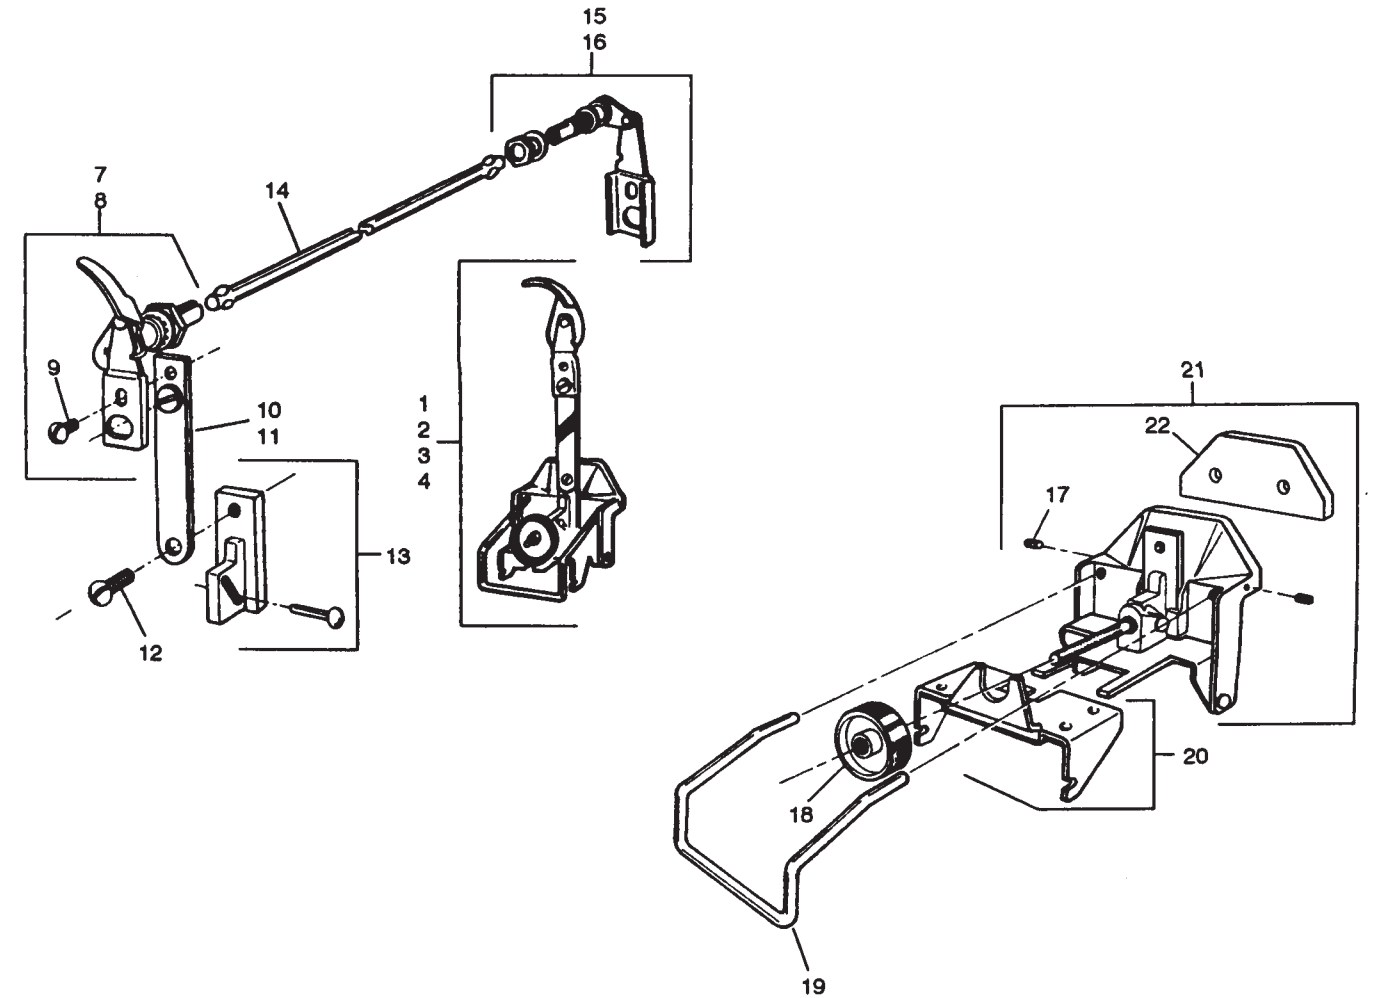

Snare Strainers

No. P-70 and No. P-71 Super Sensitive Snare Strainer

Item No.	Part No.	Description
1	P-47	Butt Side 5" Deep Shell
2	P-48	Butt Side 6-1/2" Deep Shell
3	P-49	Throw Off Side 5" Deep Shell
4	P-50	Throw Off Side 6-1/2" Deep Shell
5	P-70	Super Sensitive Snare Strainer Complete for 5" Deep Drums
6	P-71	Super Sensitive Snare Strainer Complete for 6-1/2" Deep Drums
7	P-1141-C	Long Lever Assembly for 6-1/2" Deep Snare Drum
8	P-1141-D	Short Lever Assembly for 5" Deep Snare Drum
9	P-237	Screw for Upper Cam Arm
10	P-1172-A	Short Cam Arm Assembly for 5" Deep Snare Drum
11	P-1173-A	Long Cam Arm Assembly for 6-1/2" Deep Snare Drum
12	P-2371	Screw for Lower Cam Arm
13	P-1160-A	Cam Slide with Rivet

Item No.	Part No.	Description
14	P-1132-14	Inside Rod for 14" Dia. Snare Drum
15	P-1123-D	Short Link for 5" Deep Snare Drum
16	P-1123-C	Link for 6-1/2" Deep Snare Drum
17	P-261	Allen Screw
18	P-1163-1	Tension Adjustment Wheel Only
19	P-1162-A	Snare Guard with Allen Screws
20	P-1158-A	Slide Assembly
21	P-1155-A	Housing with Mounting Screws
22	P-627	Spacer Gasket
23	L-1224	18 Strand Wire Snares, 14" Swivel Mounted, Not Individually Adjustable
24	L-1232	24 Strand Wire Snares, 14" Not Individually Adjustable
25	L-1235	15 Strand Gut Snares, 14" Individually Adjustable
26	L-1242	15 Strand Gut Snares, 15" Individually Adjustable