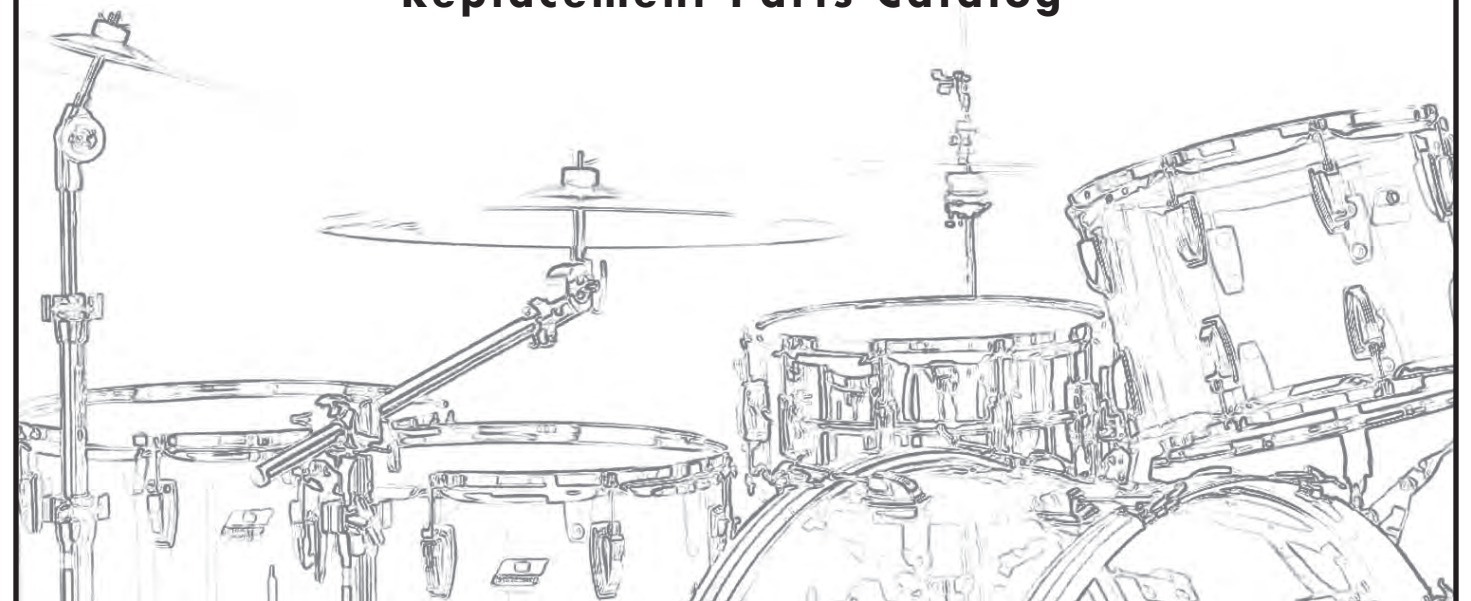

Replacement Parts Catalog

www.ludwig-drums.com

We Make Legends., Conn-Selmer, Inc., P.O. Box 310, Elkhart, IN 46515