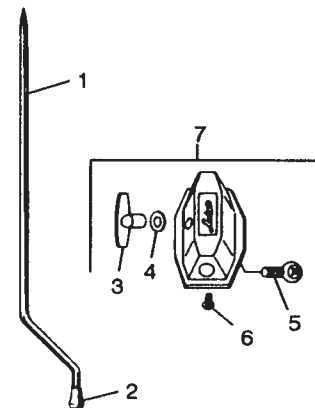

No. LC-5023-TL Tom Tom Legs

Item No.	Part No.	Description
1	P-1785-A	23" Tom Tom Leg with Tip
2	P-603	Rubber Crutch Tip
3	P-2952	Female T-Handle
4	P-316	Washer
5	P-1632	Eye Bolt
6	P-1657-A	Bracket Mounting Assembly, Includes P1657 Flat Washers, P-305 Washers & P-250 Mounting Screws
7	P-1216-D	Mounting Bracket, Complete