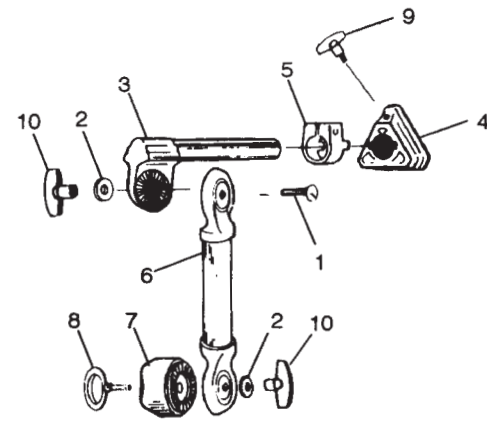

# Snare Drum Stands

**No. LT-121-SS Snare Stand**

Item No.	Part No.	Description
1	P-3731-A	Basket Assembly
2	P-3704	Wing Nut
3	P-3733	Washer
4	P-3705	Thumb Screw
5	P-3734	Bolt
6	P-3732	Upper Tube with Ratchet
7	P-3731-B	Basket and Upper Tube Assembly
8	P-3699	Nylon Collar Insert, 5/8"
9	P-3007	Drum Key Rod
10	P-3696	Collar Clamp, 5/8"
11	P-7121	Female T-Handle
12	P-3698	Hex Bolt
13	P-3701	Male T-Handle
14	P-3700	Crutch Tip
15	P-3730-A	Base Assembly Complete

# Tom Tom Holders and Stands

**No. LM-455-STH Modular Add-On Single Tom Tom Holder**

Item No.	Part No.	Description
1	P-232	Carriage Bolt
2	P-316	Washer
3	P-1761-C	Pistol Ratchet Arm
* 4	P-1762-B	Tom Mount Casting, Complete
5	P-1763-A	Quick Set Clamp, 1" dia.
6	P-2800-2	"Dog Bone" Converter Link
7	P-2850-1	Boom Ratchet
8	P-2851-2	Eye Bolt
9	P-2950-A	Male T-Handle
10	P-2952	Female T-Handle