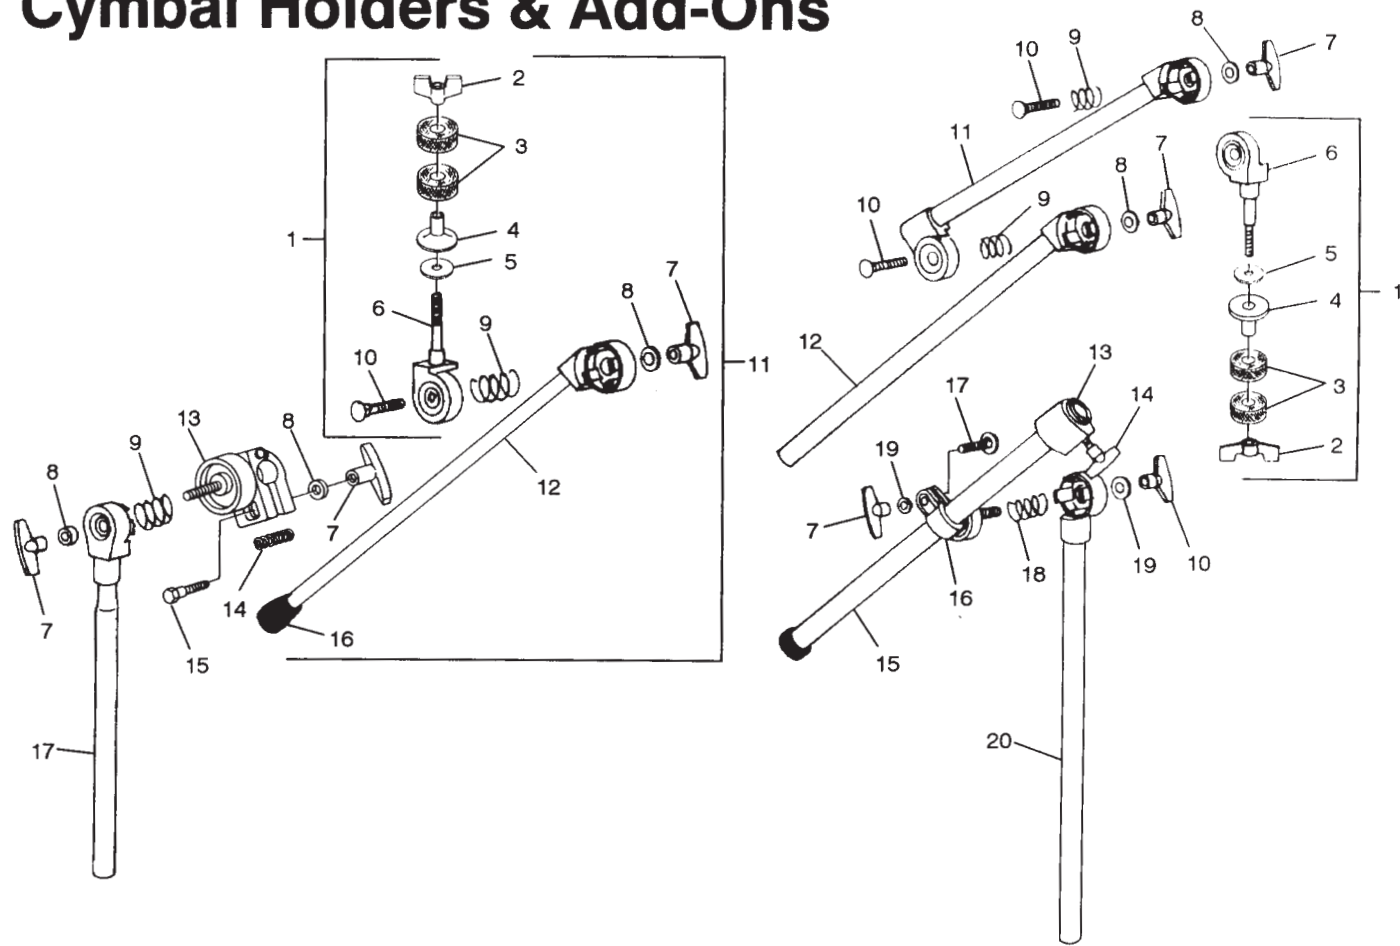

Cymbal Holders & Add-Ons

No. LM-451-CH Modular Add-On Boom Cymbal Holder

Item No.	Part No.	Description
1	P-39381-A	Cymbal Tilter Assembly Complete
2	P-39591	Wing Nut
3	P-39061	Felt Washer
4	P-39391	Plastic Cymbal Sleeve
5	P-39581	Metal Washer
6	P-39381	Cymbal Tilter Stem
7	P-3903	Female T-Handle
8	P-3848	Metal Washer
9	P-3904	Spring
10	P-3957	Carriage Bolt
11	P-3937-A	Upper Tube with Cymbal Tilter Complete
12	P-3937	Upper Tube with Ratchet Only
13	P-3934	Hinge Clamp Assembly
14	P-3933	Spring
15	P-3762	Bolt, Hex Head x 1-1/4"
16	P-3761	Cap
17	P-39941	Tube with Ratchet

No. LM-452-CHO Modular Overhang Boom Cymbal Holder

Item No.	Part No.	Description
1	P-39381-A	Cymbal Tilter Assembly Complete
2	P-39591	Wing Nut
3	P-39061	Felt Washer
4	P-39391	Plastic Cymbal Sleeve
5	P-39581	Metal Washer
6	P-39381	Cymbal Tilter Stem
7	P-3903	Female T-Handle
8	P-3848	Metal Washer
9	P-3904	Spring
10	P-3957	Carriage Bolt
11	P-3995-A	Overhang Arm
12	P-39371	Upper Tube with Ratchet Only
13	P-3949	Nylon Insert
14	P-3901	Male T-Handle
15	P-3973-D	Center Tube
16	P-3989-A	Boom Arm Retainer Clamp
17	P-3762	Bolt, Hex Head x 1-1/4"
18	P-3933	Spring
19	P-3970	Metal Bushing
20	P-3937-B	Lower Tube with Ratchet Only