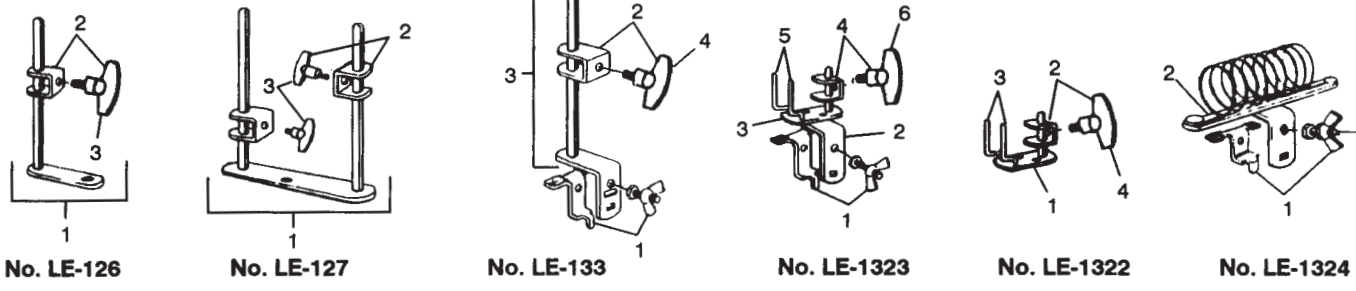

# Cowbell, Wood Block and Stick Holders/ Practice Pads and Stands

**No. LE-126 Single Cowbell Holder**

Item No.	Part No.	Description
1	P-1627-A1	Support Plate Assembly
2	P-1635-A	Bracket and T-Handle
3	P-2791	Male T-Handle