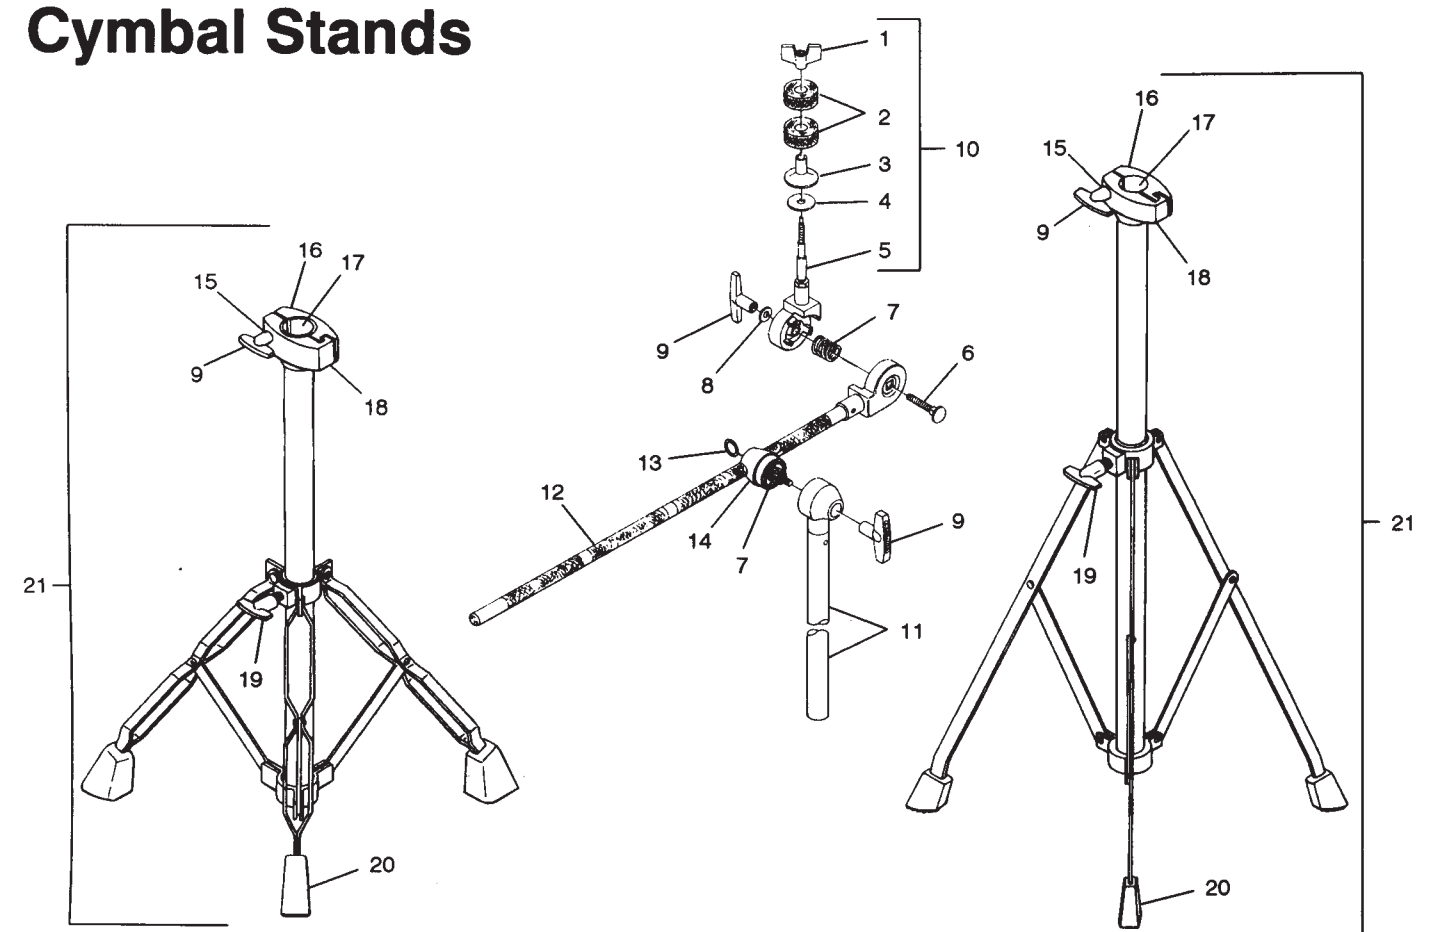

Cymbal Stands

No. LC-736-MBS Boom Stand

Item No.	Part No.	Description
1	P-3959	Wing Nut
2	P-3906	Felt Washer
3	P-3939	Plastic Cymbal Sleeve
4	P-3958	Metal Washer
5	P-3838	Cymbal Tilter Stem
6	P-3957	Bolt
7	P-3904	Spring
8	P-3848	Washer
9	P-3903	Female T-Handle
10	P-3838-A	Cymbal Tilter Assembly Complete
11	P-3869-A	Upper Tube with Ratchet Only
12	P-3789	Boom Arm with Ratchet
13	P-3870	Eye bolt
14	P-3868	Male Ratchet
15	P-3970	Washer
16	P-3762	Bolt, Hex Head x 1-1/4"
17	P-3776	Nylon Collar Insert, 7/8"
18	P-3775	Collar Clamp, 7/8"
19	P-3901	Male T-Handle
20	P-3900	Crutch Tip
21	P-3791	Base Complete

No. LC-636-MBS Boom Stand

Item No.	Part No.	Description
1	P-3959	Wing Nut
2	P-3906	Felt Washer
3	P-3939	Plastic Cymbal Sleeve
4	P-3958	Metal Washer
5	P-3838	Cymbal Tilter Stem
6	P-3957	Bolt
7	P-3904	Spring
8	P-3848	Washer
9	P-3903	Female T-Handle
10	P-3838-A	Cymbal Tilter Assembly Complete
11	P-3869-A	Upper Tube with Ratchet Only
12	P-3789	Boom Arm with Ratchet
13	P-3870	Eye bolt
14	P-3868	Male Ratchet
15	P-3970	Washer
16	P-3762	Bolt, Hex Head x 1-1/4"
17	P-3776	Nylon Collar Insert, 7/8"
18	P-3775	Collar Clamp, 7/8"
19	P-3901	Male T-Handle
20	P-3800	Crutch Tip
21	P-3790	Base Complete