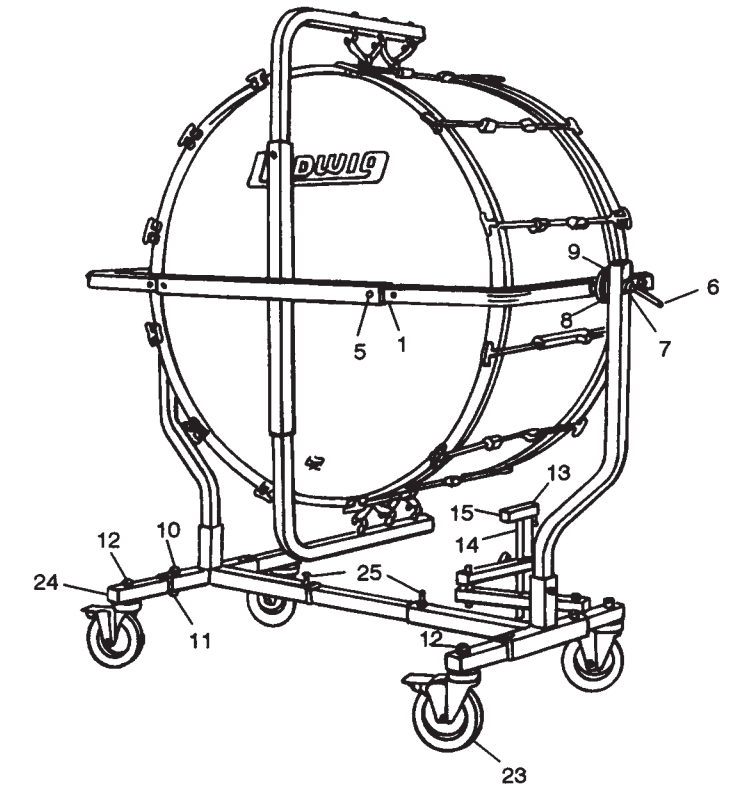

Item No.	Part No.	Description
14	P-3160	Foot Stand
15	P-2571	Cap, 1" Square
16	P-2950-A	Male T-Handle
17	P-2903	Bolt, 5/16-18 x 3-1/4"
18	P-316	Flat Washer
19	P-4593	Spacer Nut, 3/8-16
20	P-29031	Bolt, 5/16-18 x 3-1/2"
21	P-3157	Arm, Short
22	P-3159	Arm, Long
23	P-14451	Caster
24	P-2572	Square Cap, 1-1/4"
25	P-2980	Bolt, 5/16-18 x 1"