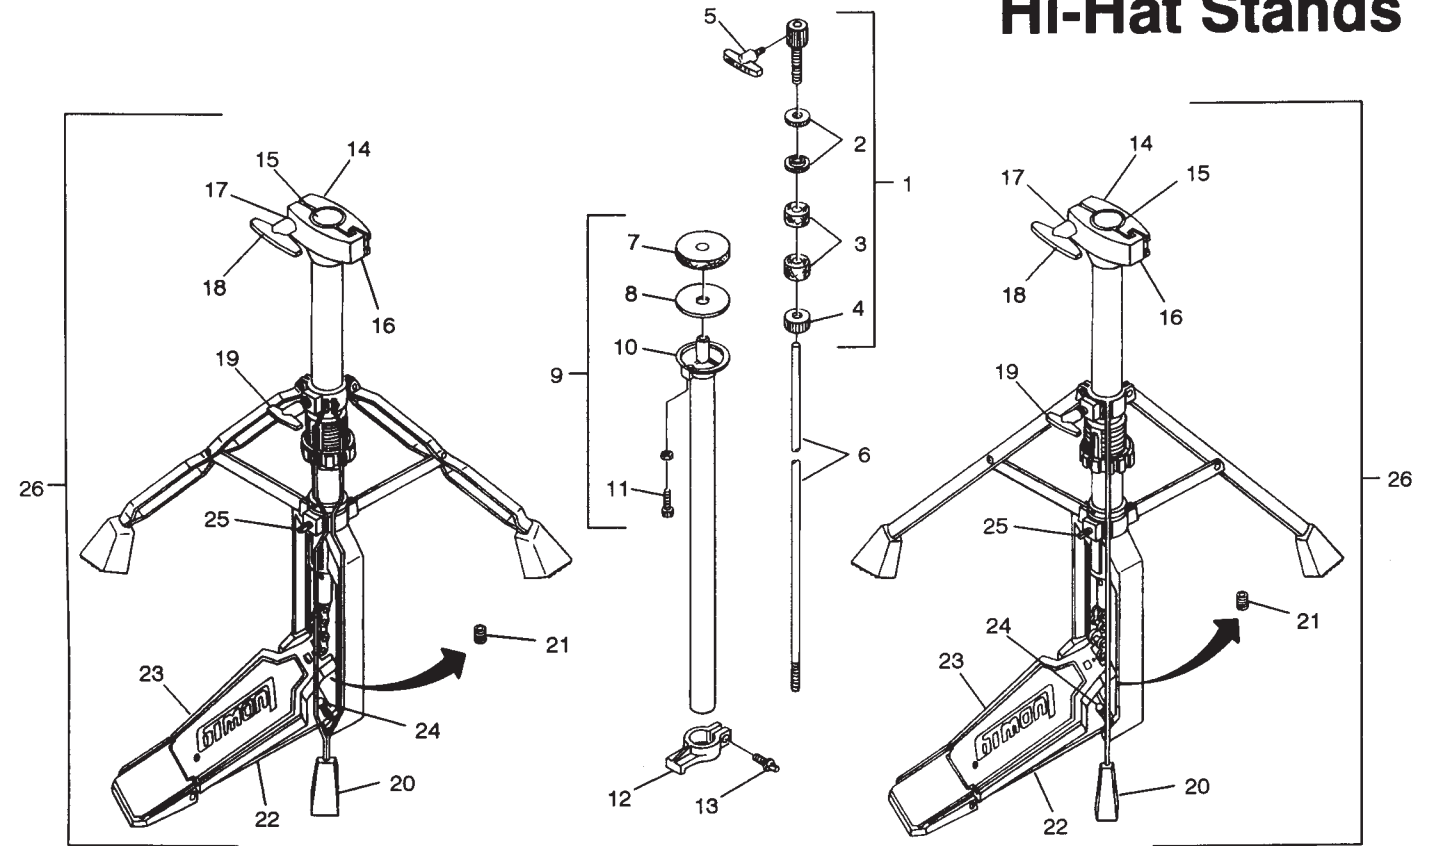

Hi-Hat Stands

No. LM-917-HH Modular Hi-Hat

Item No.	Part No.	Description
1	L-2508	Hi-Hat Clutch
2	P-3841	Lock Nut
3	P-3840	Felt Washer
4	P-3842	Stop Nut
5	P-3951	T-Handle
6	P-3967	Upper Pull Rod
7	P-3745	Felt Washer
8	P-3746	Metal Washer
9	P-3955-A	Upper Tube with Cymbal Seat
10	P-3944	Cymbal Seat
11	P-3905-A	Adjustment Screw Assembly
12	P-3683	Quick Set Clamp
13	P-3684	Quick Set Clamp Screw
14	P-3763	Bolt, Hex Head x 1-9/16"
15	P-3766	Nylon Collar Insert
16	P-3767	Collar Clamp
17	P-3970	Washer
18	P-3903	Female T-Handle
19	P-3901	Male T-Handle
20	P-3900	Crutch Tip
21	P-280	Pedal Chain Screw 10-32 x 3/4"
22	P-3913	Spring Strap
23	P-3910-A	Foot Board with Spring Strap
24	P-3961-A	Pedal Spur
25	P-3971	Drum Key Set Screw
26	P-3670	Base Assembly Complete

No. LM-817-HH Classic Hi-Hat

Item No.	Part No.	Description
1	L-2508	Hi-Hat Clutch
2	P-3841	Lock Nut
3	P-3840	Felt Washer
4	P-3842	Stop Nut
5	P-3951	T-Handle
6	P-3967	Upper Pull Rod
7	P-3745	Felt Washer
8	P-3746	Metal Washer
9	P-3955-A	Upper Tube with Cymbal Seat
10	P-3944	Cymbal Seat
11	P-3905-A	Adjustment Screw Assembly
12	P-3683	Quick Set Clamp
13	P-3684	Quick Set Clamp Screw
14	P-3763	Bolt, Hex Head x 1-9/16"
15	P-3766	Nylon Collar Insert
16	P-3767	Collar Clamp
17	P-3970	Washer
18	P-3903	Female T-Handle
19	P-3901	Male T-Handle
20	P-3999	Crutch Tip
21	P-280	Pedal Chain Screw 10-32 x 3/4"
22	P-3913	Spring Strap
23	P-3910-A	Foot Board with Spring Strap
24	P-3961-A	Pedal Spur
25	P-3971	Drum Key Set Screw
26	P-3671	Base Assembly Complete