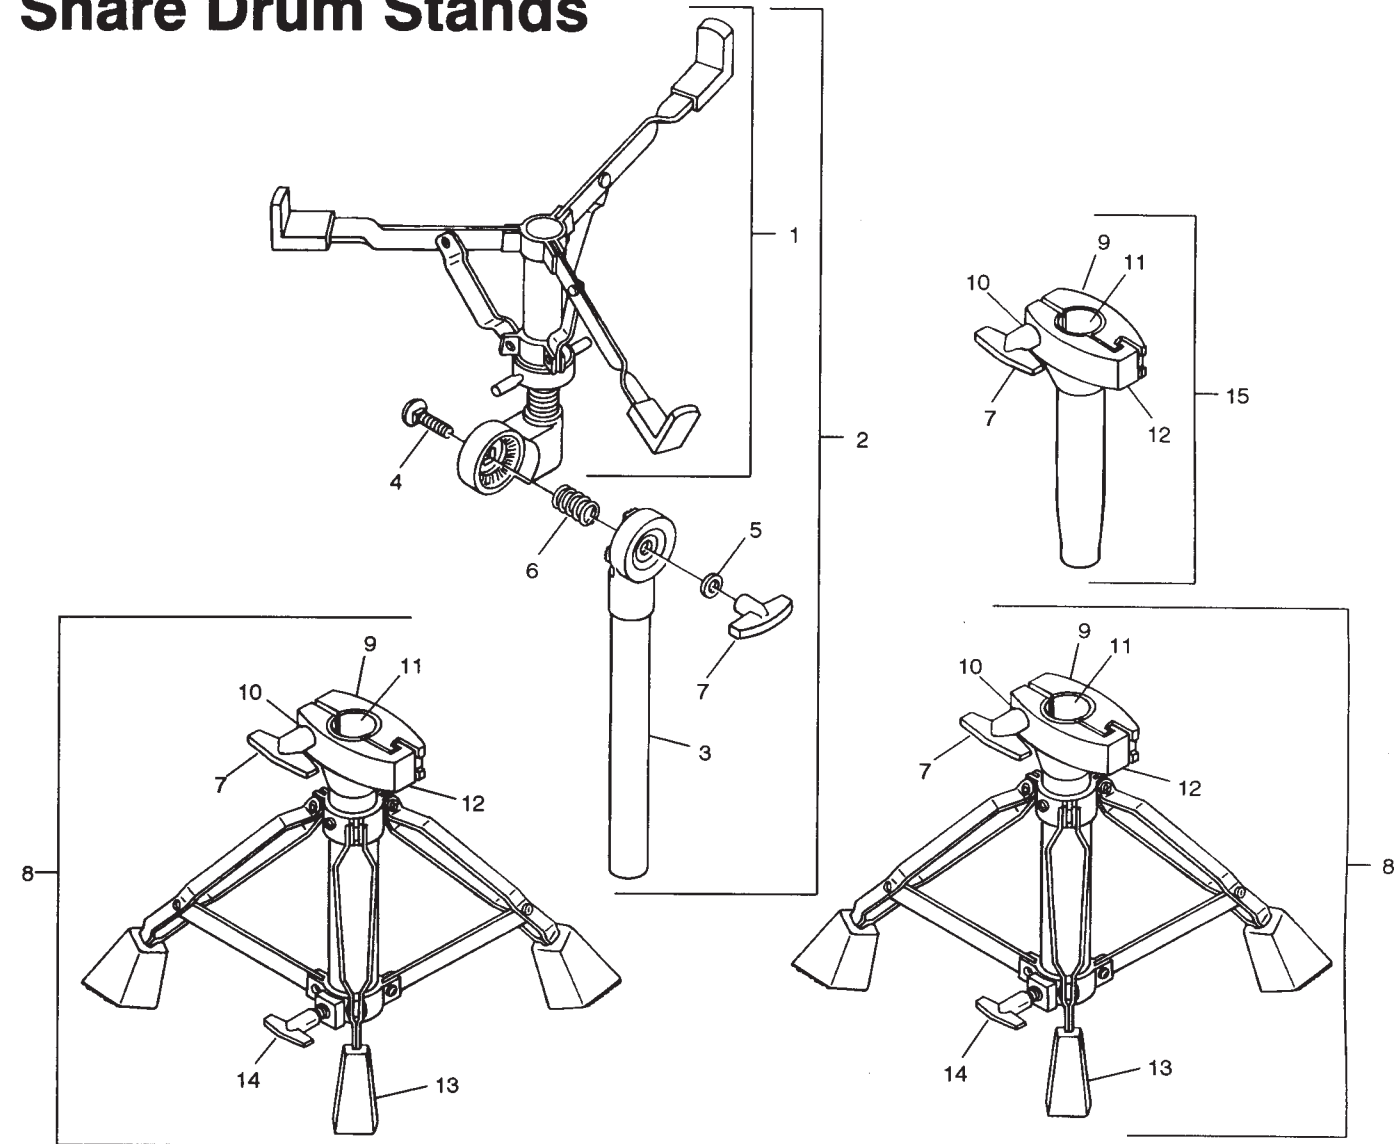

Snare Drum Stands

No. LM-921-SS Modular Double Brace Snare Stand

Item No.	Part No.	Description
1	P-3931-A1	Basket Assembly
2	P-3931-C	Basket Assembly with Inside Tube
3	P-39321	Upper Tube
4	P-3957	Bolt
5	P-3848	Washer
6	P-3904	Spring
7	P-3903	Female T-Handle
8	P-3792	Base Assembly Complete
9	P-3763	Bolt, Hex Head x 1-9/16"
10	P-3970	Washer
11	P-3766	Nylon Collar Insert, 1"
12	P-3767	Collar Clamp, 1"
13	P-3900	Crutch Tip
14	P-3901	Male T-Handle

No. LM-923-SSC Modular Concert Double Brace Snare Stand

Item No.	Part No.	Description
1	P-3931-A1	Basket Assembly
2	P-3931-C	Basket Assembly with Inside Tube
3	P-39321	Upper Tube
4	P-3957	Bolt
5	P-3848	Washer
6	P-3904	Spring
7	P-3903	Female T-Handle
8	P-3792	Base Assembly Complete
9	P-3763	Bolt, Hex Head x 1-9/16"
10	P-3970	Washer
11	P-3766	Nylon Collar Insert, 1"
12	P-3767	Collar Clamp, 1"
13	P-3900	Crutch Tip
14	P-3901	Male T-Handle
15	LM-1394-CXT	Extension Tube