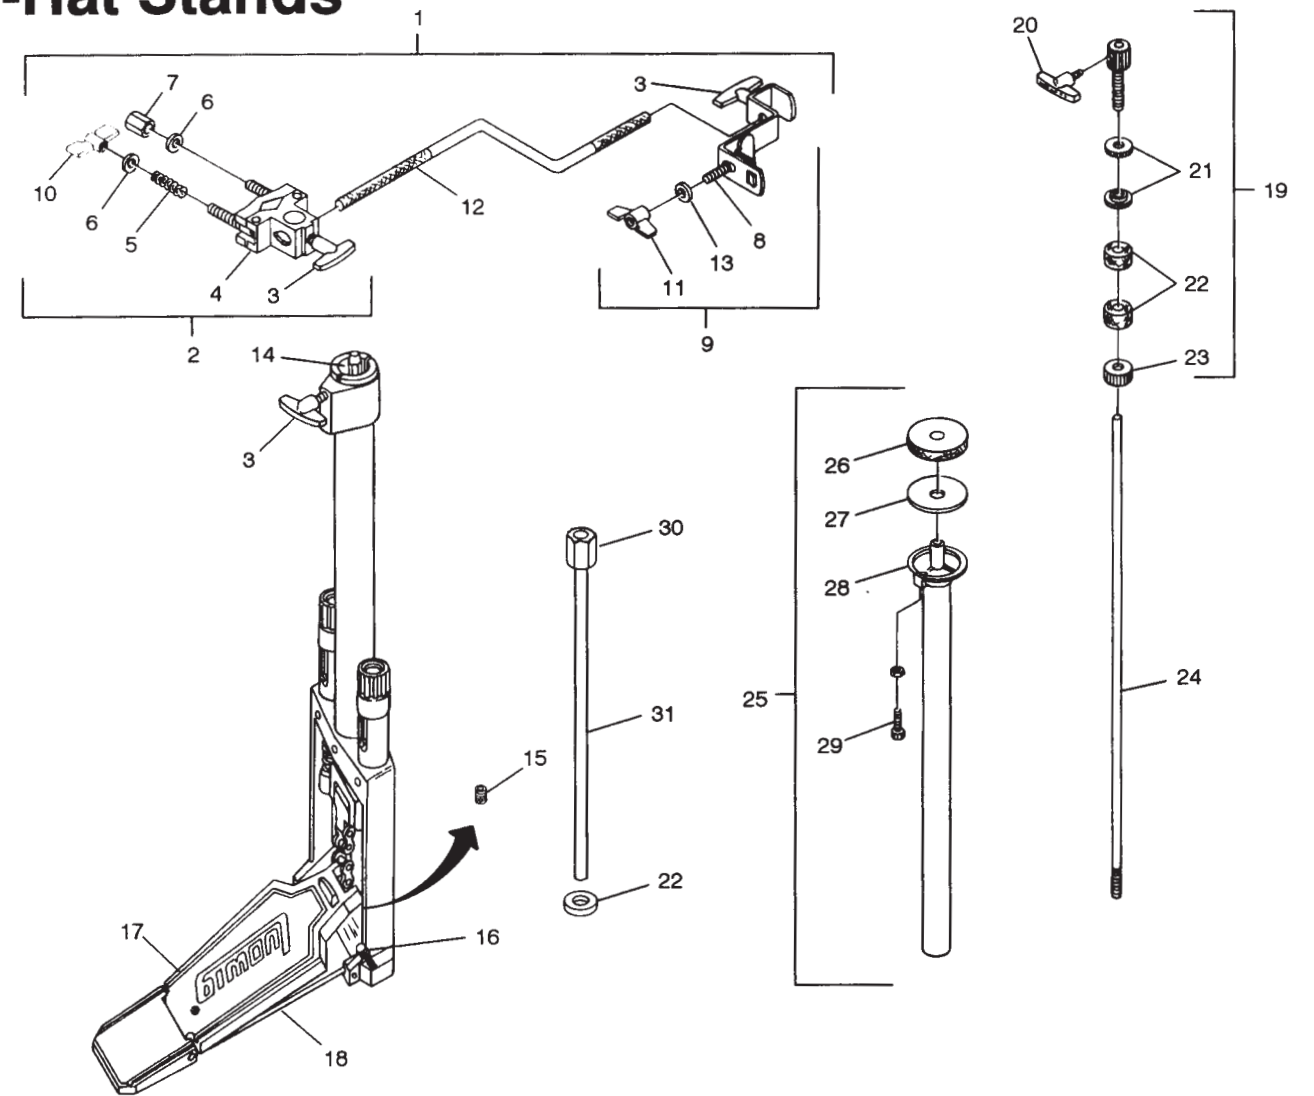

Hi-Hat Stands

No. LM-417-HHL Legless Hi-Hat

Item No.	Part No.	Description
1	LM-462-CLH	Hi-Hat Clamp Complete
2	P-3984-A1	Tube Clamp Complete
3	P-3901	Male T-Handle
4	P-2956	Clamp Bracket Only
5	P-3933	Spring
6	P-3848	Washer
7	P-2955	Hex Nut
8	P-39571	Bolt
9	P-3985-A	Hoop Clamp
10	P-3986	Wing Nut
11	P-3988	Wing Nut
12	P-39831	Brace Rod
13	P-310	Washer
14	P-3948	Nylon Insert
15	P-3941	Screw for Pedal Chain
16	P-3961-A	Pedal Spur

Item No.	Part No.	Description
17	P-3910-A	Foot Board with Spring Strap
18	P-3913	Spring Strap
19	L-2508	Hi-Hat Clutch
20	P-3951	Male T-Handle
21	P-3841	Lock Nut
22	P-3840	Felt Washer
23	P-3842	Stop Nut
24	P-3967	Upper Pull Rod
25	P-3955-A	Upper Tube with Cymbal Seat
26	P-3745	Felt Washer
27	P-3746	Metal Washer
28	P-3944	Cymbal Seat
29	P-3905-A	Adjustment Screw
30	P-3965	Pull Rod Coupler
31	P-3964	Lower Pull Rod