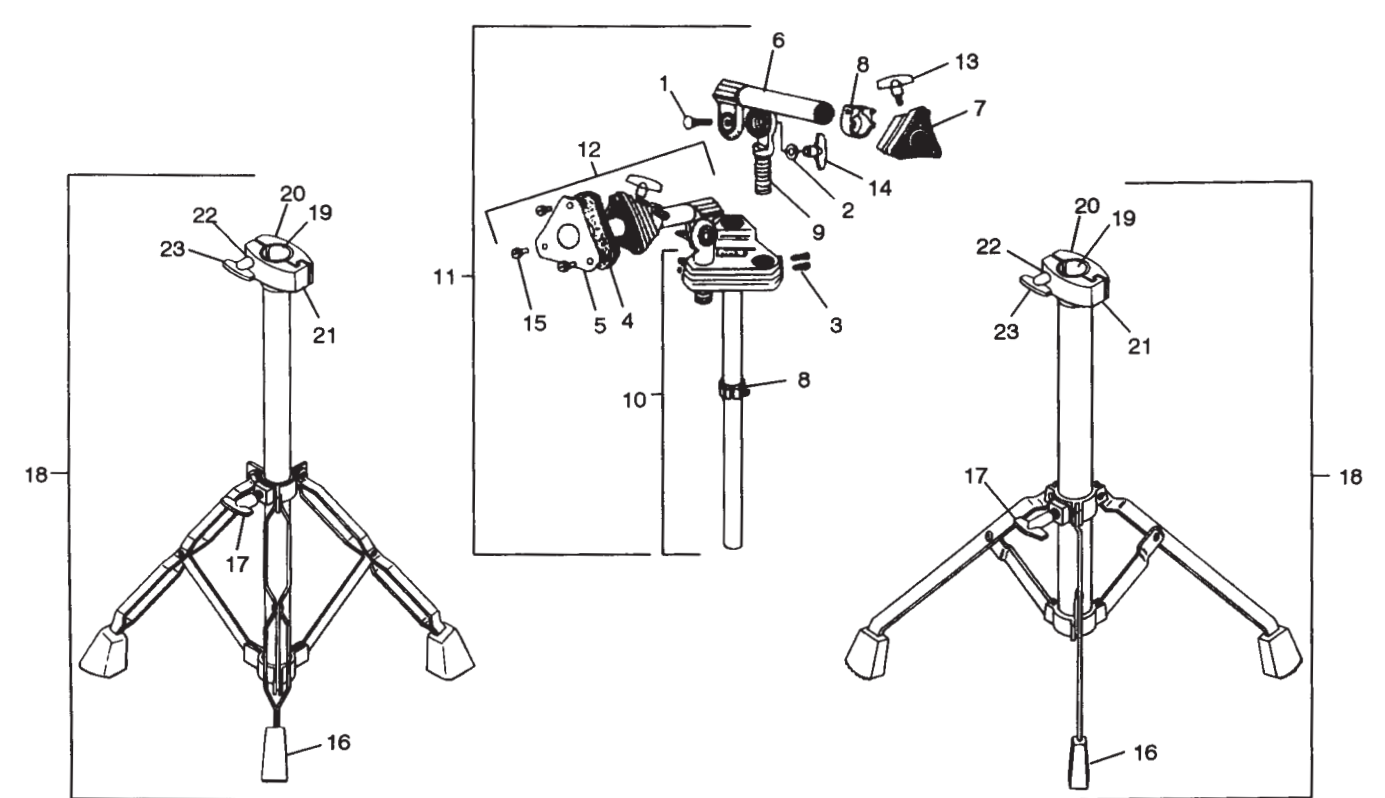

Tom Tom Holders and Stands

No. LM-441-TSM Modular Double Tom Stand

Item No.	Part No.	Description
1	P-232	Carriage Bolt
2	P-316	Washer
3	P-1619-1	Set Screws
4	P-1677	Tom Felt Pad
5	P-17311	Metal Back Plate for P-1762-B
6	P-1761-C	Pistol Ratchet Arm
7	P-1762-B	Tom Mount Casting, Complete
8	P-1763-A	Quick Set Clamp, 1" dia.
9	P-1767	Grooved Ratchet
10	P-2911	Cluster Bracket with 17" Tube, 6 Set Screws, Complete
* 11	P-2912	Modular Double Stand Tom without Base Assembly
* 12	P-2920	Pistol Ratchet Arm
13	P-2950-A	Male T-Handle
14	P-2952	Female T-Handle
15	P-2982	Hex Head Mounting Screw
16	P-3900	Crutch Tip
17	P-3901	Male T-Handle
18	P-37691	Base Assembly Complete
19	P-3766	Nylon Collar Insert, 1"
20	P-3763	Bolt, Hex Head x 1-9/16"
21	P-3767	Collar Clamp, 1"
22	P-3970	Washer
23	P-3903	Female T-Handle

* P-1762-B Tom Mounting Hardware sold separately.

No. LC-341-TSM Classic Double Tom Stand

Item No.	Part No.	Description
1	P-232	Carriage Bolt
2	P-316	Washer
3	P-1619-1	Set Screws
4	P-1677	Tom Felt Pad
5	P-17311	Metal Back Plate for P-1762-B
6	P-1761-C	Pistol Ratchet Arm
7	P-1762-B	Tom Mount Casting, Complete
8	P-1763-A	Quick Set Clamp, 1" dia.
9	P-1767	Grooved Ratchet
10	P-2911	Cluster Bracket with 17" Tube, 6 Set Screws, Complete
* 11	P-2912	Modular Double Stand Tom without Base Assembly
* 12	P-2920	Pistol Ratchet Arm
13	P-2950-A	Male T-Handle
14	P-2952	Female T-Handle
15	P-2982	Hex Head Mounting Screw
16	P-3999	Crutch Tip
17	P-3901	Male T-Handle
18	P-37701	Base Assembly Complete
19	P-3766	Nylon Collar Insert, 1"
20	P-3763	Bolt, Hex Head x 1-9/16"
21	P-3767	Collar Clamp, 1"
22	P-3970	Washer
23	P-3903	Female T-Handle

* P-1762-B Tom Mounting Hardware sold separately.