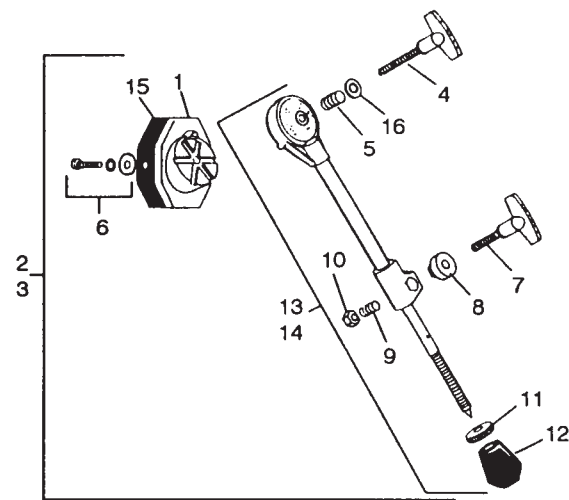

No. LR-2973-SP Rocker Spurs