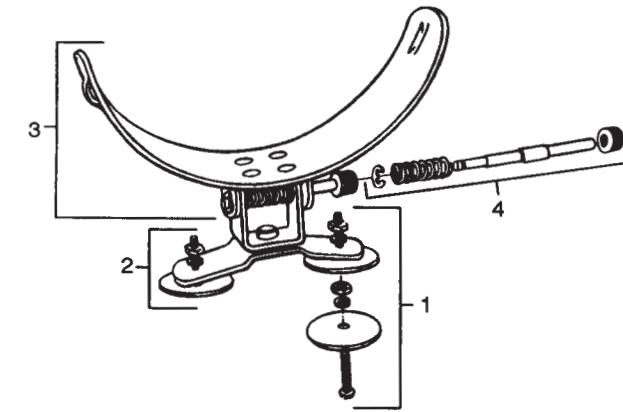

No. LF-3746 Carrier for Quint – 6", 8", 10", 12", 13" (Not Shown)

Part No.	Description
P-4570-L	Swivel Bracket, Left
P-4570-R	Swivel Bracket, Right
P-112	Steel Hex Nut
P-140	Elastic Stop Nut
P-150	Hex Nut
P-1737	Name Plate
P-250	Machine Screw
P-259	Cap Screw, Hex Head
P-270	Carriage Bolt
P-277	Screw
P-27991	Breast Plate Assembly
P-308	Lock Washer
P-310	Flat Washer
P-311	Flat Washer
P-42001	T-Brace, Plated
P-42021	Bottom Brace, Plated
P-4203-A	Shoulder Bracket Assembly
P-42051	Brace Stud
P-4505	Allen Wrench, 1/8"
P-4510	Slide Adjustment Bracket
P-4520	Rods
P-4531	Bolt, 1"
P-4532	Washer
P-4577	Supporting Cross Bar
P-4595	Bolt, 3"
P-4596	Threaded Rod, 3-1/2" Long
P-45961	Threaded Rod, 4-1/2" Long
P-4598	Nut
P-4599	Nut
P-604	Recess Bumper

No. LF-390 Leg Rest (Shell Mount)

Item No.	Part No.	Description
1	P-227-A	Mounting Bolt with Nut and Washer
2	P-4065-A	Mounting Plate
3	P-4123-A	Leg Band Only
4	P-4126-A	Lock Pin Assembly, Complete