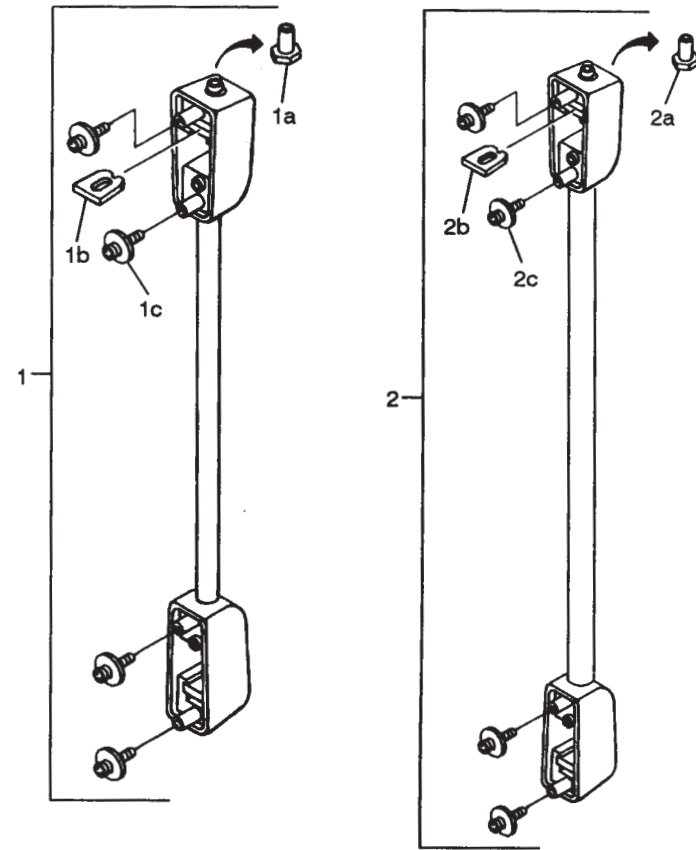

Tension Lugs

Item No.	Part No.	Description
1	P-7129	Rocker Bass Tube Lug
1a	P-2201-R	Swivel Nut
1b	P-2200-R	Plastic Insert
1c	P-7135	Mounting Screws

2	P-71293	Rocker Floor Tom Tube Lug for 16 x 18 and 16 x 16
2a	P-2201-R	Swivel Nut
2b	P-2200-R	Plastic Insert
2c	P-7135	Mounting Screws

3	P-71294	Rocker Tom Tube Lug for 12 x 14
3a	P-2201-R	Swivel Nut
3b	P-2200-R	Plastic Insert
3c	P-7135	Mounting Screws

4	P-71292	Rocker Tom Tube Lug for 11 x 13
4a	P-2201-R	Swivel Nut
4b	P-2200-R	Plastic Insert
4c	P-7135	Mounting Screws

5	P-71291	Rocker Tom Tube Lug for 10 x 12
5a	P-2201-R	Swivel Nut
5b	P-2200-R	Plastic Insert
5c	P-7135	Mounting Screws

6	P-71295	Rocker Tom Tube Lug for 8 x 10
6a	P-2201-R	Swivel Nut
6b	P-2200-R	Plastic Insert
6c	P-7135	Mounting Screws