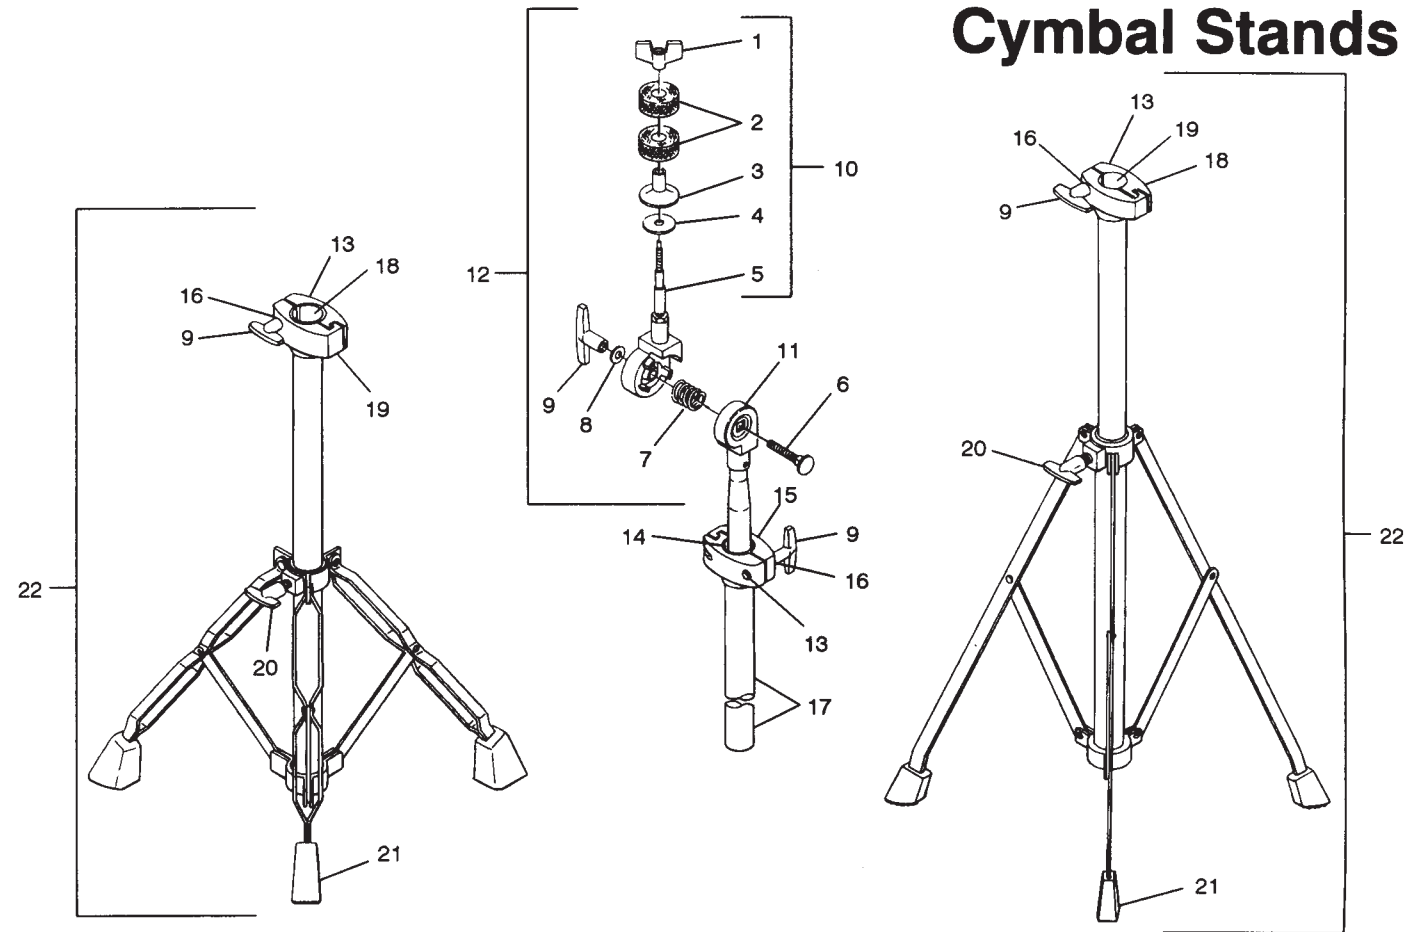

Cymbal Stands

No. LC-726-CS Rocker Cymbal Stand

Item No.	Part No.	Description
1	P-3959	Wing Nut
2	P-3906	Felt Washer
3	P-3939	Plastic Cymbal Sleeve
4	P-3958	Metal Washer
5	P-3838	Cymbal Tilter
6	P-3957	Bolt
7	P-3904	Spring
8	P-3848	Washer
9	P-3903	Female T-Handle
10	P-3838-A	Cymbal Tilter Assembly Complete
11	P-3837	Upper Tube with Ratchet Only
12	P-3837-A	Upper Tube with Cymbal Tilter Complete
13	P-3762	Bolt, Hex Head x 1-1/4"
14	P-3773	Nylon Collar Insert, 3/4"
15	P-3772	Collar Clamp, 3/4"
16	P-3970	Washer
17	P-3774	Center Tube with Clamp, 7/8" diameter
18	P-3776	Nylon Collar Insert, 7/8"
19	P-3775	Collar Clamp, 7/8"
20	P-3901	Male T-Handle
21	P-3900	Crutch Tip
22	P-3777	Base Complete

No. LC-626-CS Rocker II Cymbal Stand

Item No.	Part No.	Description
1	P-3959	Wing Nut
2	P-3906	Felt Washer
3	P-3939	Plastic Cymbal Sleeve
4	P-3958	Metal Washer
5	P-3838	Cymbal Tilter
6	P-3957	Bolt
7	P-3904	Spring
8	P-3848	Washer
9	P-3903	Female T-Handle
10	P-3838-A	Cymbal Tilter Assembly Complete
11	P-3837	Upper Tube with Ratchet Only
12	P-3837-A	Upper Tube with Cymbal Tilter Complete
13	P-3762	Bolt, Hex Head x 1-1/4"
14	P-3773	Nylon Collar Insert, 3/4"
15	P-3772	Collar Clamp, 3/4"
16	P-3970	Washer
17	P-3774	Center Tube with Clamp
18	P-3776	Nylon Collar Insert, 7/8"
19	P-3775	Collar Clamp, 7/8"
20	P-3901	Male T-Handle
21	P-3800	Crutch Tip
22	P-3778	Base Complete