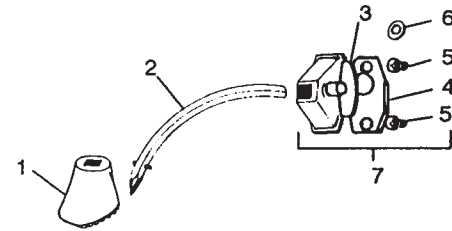

Miscellaneous Drum Parts

No. LC-1308-SP Classic Heavy Duty Spurs