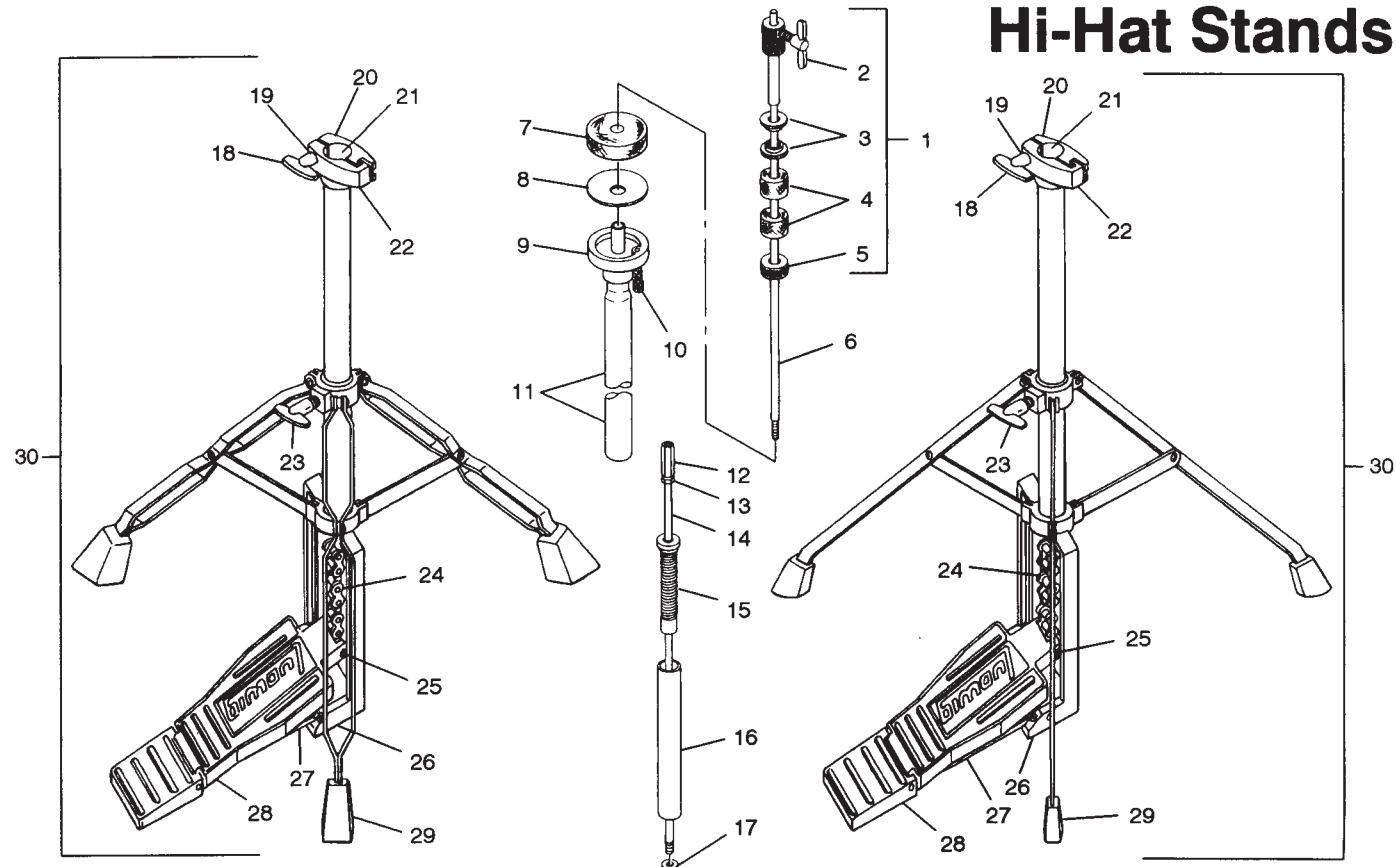

Hi-Hat Stands

No. LC-716-HH Rocker HI-Hat

Item No.	Part No.	Description
1	L-2507	Hi-Hat Clutch
2	P-3701	Male T-Handle
3	P-3841	Lock Nut
4	P-3840	Felt Washer
5	P-3842	Stop Nut
6	P-3821	Upper Pull Rod
7	P-3745	Felt Washer
8	P-3746	Metal Washer
9	P-3844	Cymbal Seat
10	P-3805-A	Adjustment Screw Assembly with Spring
11	P-3855-A	Upper Tube with Cymbal Seat
12	P-3782	Pull Rod Coupler
13	P-3783	Lock Nut
14	P-3781	Lower Pull Rod
15	P-3784	Spring Assembly
16	P-3779	Metal Tube Sleeve
17	P-3788	Rubber Washer
18	P-3903	Female T-Handle
19	P-3970	Washer
20	P-3762	Bolt, Hex Head x 1-1/4"
21	P-3776	Nylon Collar Insert 7/8" Diameter
22	P-3775	Collar Clamp 7/8" Diameter
23	P-3901	Male T-Handle
24	P-3785	Chain
25	P-3723	Roll Pin
26	P-3861-A	Pedal Spur
27	P-3713	Spring Strap
28	P-3710-D	Foot Board with Spring Strap
29	P-3900	Crutch Tip
30	P-3787	Base Assembly Complete

No. LC-616-HH Rocker HI-Hat

Item No.	Part No.	Description
1	L-2507	Hi-Hat Clutch
2	P-3701	Male T-Handle
3	P-3841	Lock Nut
4	P-3840	Felt Washer
5	P-3842	Stop Nut
6	P-3821	Upper Pull Rod
7	P-3745	Felt Washer
8	P-3746	Metal Washer
9	P-3844	Cymbal Seat
10	P-3805-A	Adjustment Screw Assembly with Spring
11	P-3855-A	Upper Tube with Cymbal Seat
12	P-3782	Pull Rod Coupler
13	P-3783	Lock Nut
14	P-3781	Lower Pull Rod
15	P-3784	Spring Assembly
16	P-3779	Metal Tube Sleeve
17	P-3788	Rubber Washer
18	P-3903	Female T-Handle
19	P-3970	Washer
20	P-3762	Bolt, Hex Head x 1-1/4"
21	P-3776	Nylon Collar Insert 7/8" Diameter
22	P-3775	Collar Clamp 7/8" Diameter
23	P-3901	Male T-Handle
24	P-3785	Chain
25	P-3723	Roll Pin
26	P-3861-A	Pedal Spur
27	P-3713	Spring Strap
28	P-3710-D	Foot Board with Spring Strap
29	P-3800	Crutch Tip
30	P-3786	Base Assembly Complete