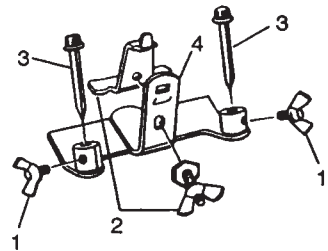

Item No.	Part No.	Description
1	P-669	Crutch Tip Square Opening
2	P-1679-A	Heavy Duty 1/2" Spur Only
3	P-2950-A	Male T-Handle
4	P-16781	Back Plate
5	P-255	Screw
6	P-628	Spacer
7	P-1676-A	Basket Assembly Complete

No. L-1304-BA Bass Drum Anchor