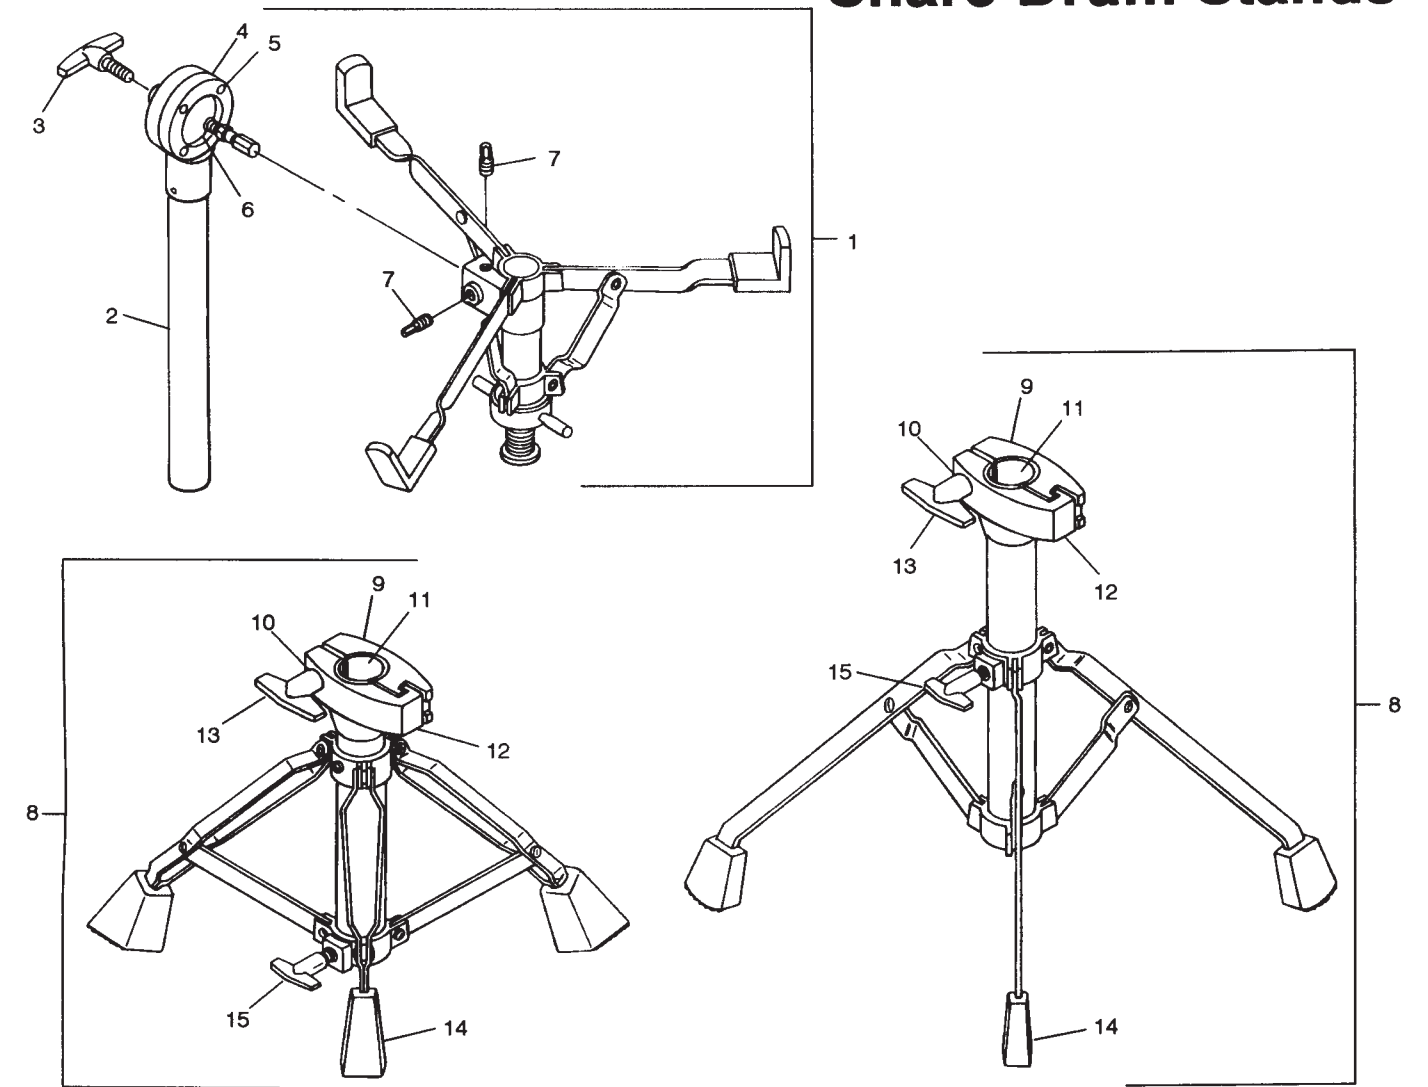

Snare Drum Stands

No. LM-922-SSL Modular Double Brace Low Profile Snare Drum Stand

Item No.	Part No.	Description
1	P-3978-A	Basket Assembly
2	P-3976-A	Upper Tube Assembly
3	P-3901	Male T-Handle
4	P-3976	Retaining Ring
5	P-3977	Allen Screw
6	P-3921	Adjustment Ball
7	P-3971	Drum Key Set Screw
8	P-3792	Base Assembly Complete
9	P-3763	Bolt, Hex Head
10	P-3970	Washer
11	P-3766	Nylon Collar Insert, 1"
12	P-3767	Collar Clamp
13	P-3903	Female T-Handle
14	P-3900	Crutch Tip
15	P-3901	Male T-Handle

No. LM-822-SSL Modular Snare Drum Stand

Item No.	Part No.	Description
1	P-3978-A	Basket Assembly
2	P-3976-A	Upper Tube Assembly
3	P-3901	Male T-Handle
4	P-3976	Retaining Ring
5	P-3977	Allen Screw
6	P-3921	Adjustment Ball
7	P-3971	Drum Key Set Screw
8	P-3793	Base Assembly Complete
9	P-3763	Bolt, Hex Head
10	P-3970	Washer
11	P-3766	Nylon Collar Insert, 1"
12	P-3767	Collar Clamp
13	P-3903	Female T-Handle
14	P-3999	Crutch Tip
15	P-3901	Male T-Handle