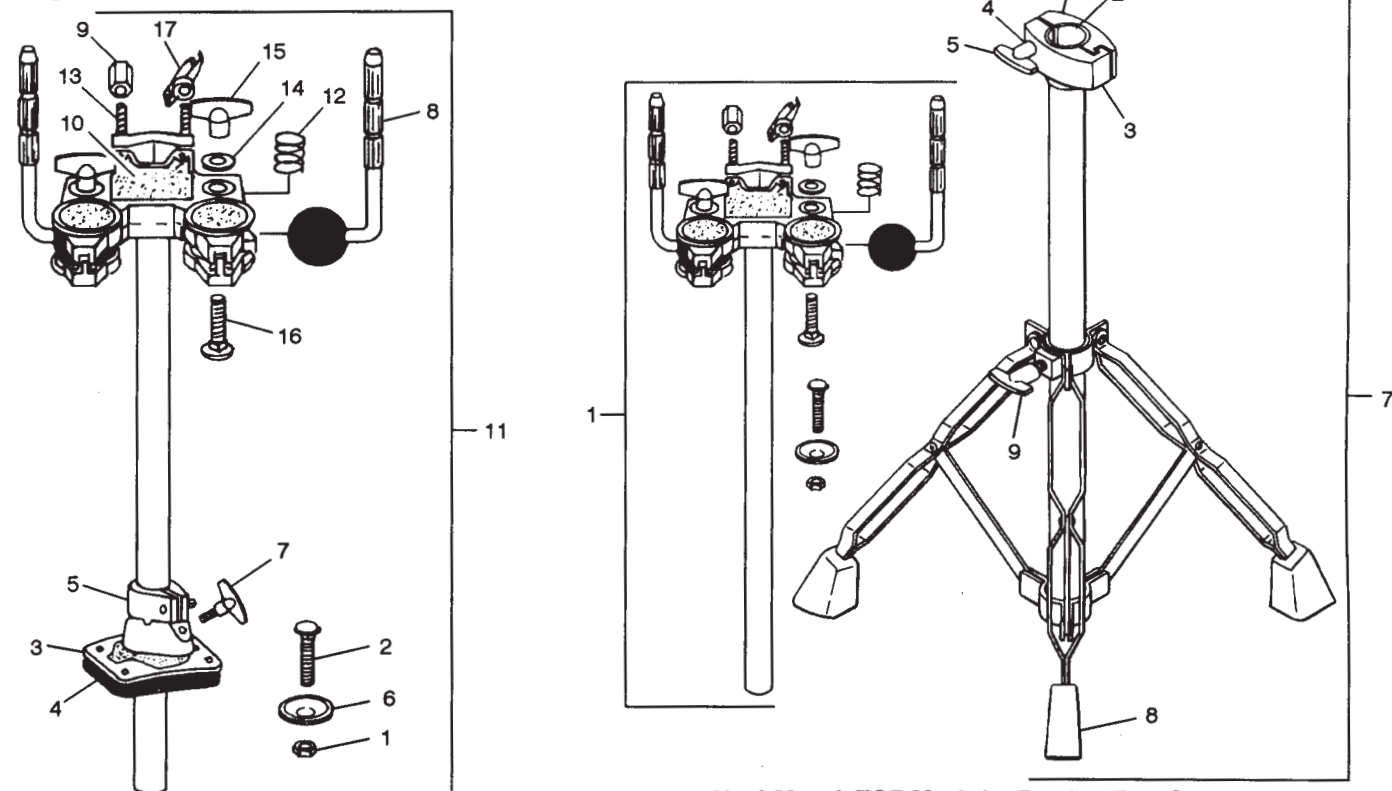

Tom Tom Holders and Stands

No. LR-2980-MT Rocker Double Tom Tom Holder

Item No.	Part No.	Description
1	P-150	Hex Nut
2	P-249	Bolt
3	P-1610-D	Base Drum Casting, Complete
4	P-1673	Felt Pad for P-1610-D
5	P-1763-A	Quick Set Clamp, 1" dia.
6	P-22221	Washer
7	P-2950-A	Male T-Handle
8	P-2954	L-Arm with Adjustment Ball
9	P-2955	Hex Nut, 3/4"
10	P-2956	Clamp Bracket
11	P-2957-C	Tom Holder with 17" Tube less P-1610-D
12	P-2958	Spring
13	P-2959	Bracket Rod
14	P-3848	Washer
15	P-3903	Female T-Handle
16	P-3957	Bolt
17	P-39591	Wing Nut

No. LM-442-TSR Modular Double Tom Stand with Rocker Mounts

Item No.	Part No.	Description
1	P-2957-C	Tom Holder with 17" Tube less P-1610-D
2	P-3766	Nylon Collar Insert, 1" dia.
3	P-3767	Collar Clamp, 1" dia.
4	P-3970	Washer
5	P-3903	Female T-Handle
6	P-3763	Bolt, Hex Head x 1-9/16"
7	P-37691	Base Assembly Complete
8	P-3900	Crutch Tip
9	P-3901	Male T-Handle

Item No.	Part No.	Description
1	P-316	Washer
2	P-1216-D	Mounting Bracket, Complete
3	P-1632	Eye Bolt
4	P-2952	Female T-Handle
5	P-17321	Plate Disk
6	P-250	Machine Screw
7	P-305	Lock Washer