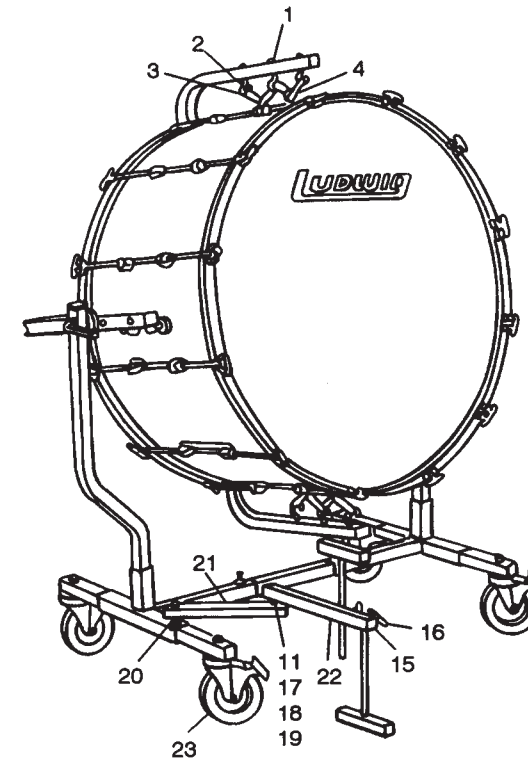

Bass Drum Stands

No. LE-788 Concert Bass Drum Stand

Item No.	Part No.	Description
1	P-1411	Elastic Nut
2	P-107	Nut, 1/4-20
3	P-2081	Eye Bolt
4	P-788-S	Polystrap
5	P-205	Bolt, 1/4-20 x 1-3/4"
6	P-3161	Clamp Handle
7	P-3401	Washer, 1-1/8" Dia.
8	P-3162	Friction Washer
9	P-3163	Washer, 3" Outside Dia.
10	P-29032	Bolt, 5/16-18 x 2"
11	P-102	Elastic Nut, 5/16-18
12	P-160	Jam Nut, 1/2-13
13	P-31661	Anti-Slip Tape