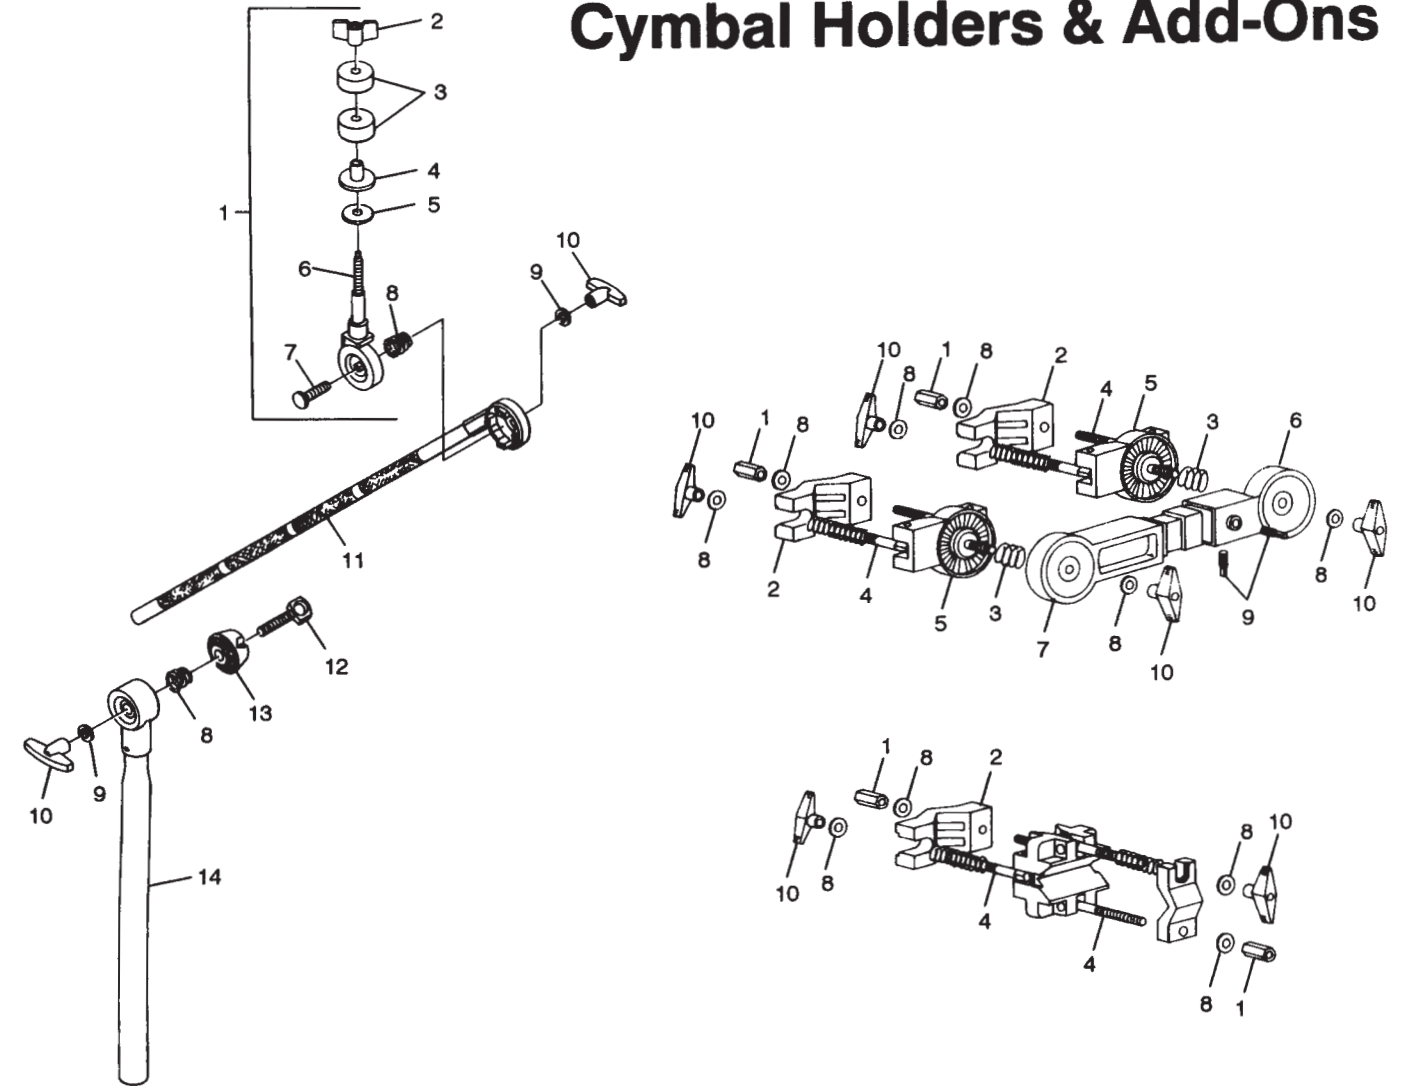

Cymbal Holders & Add-Ons

No. LR-251-CH Rocker Add-On Boom Cymbal Holder

Item No.	Part No.	Description
1	P-3839-A	Cymbal Tilter Assembly Complete
2	P-39591	Wing Nut
3	P-39061	Felt Washer
4	P-39391	Plastic Cymbal Sleeve
5	P-39581	Metal Washer
6	P-3839	Cymbal Tilter Stem
7	P-3802	Bolt
8	P-3904	Spring
9	P-3848	Metal Washer
10	P-3803	Female T-Handle
11	P-3868-B	Boom Arm with Ratchet
12	P-3870	Eye Bolt
13	P-38681	Male Ratchet
14	P-3869-B	Upper Tube with Ratchet

**No. LM-453-CLU Multi Clamp
No. LM-454-CLR Right Angle Clamp**

Item No.	Part No.	Description
1	P-2955	Hex Nut, 3/4" Long
2	P-2956	Clamp Bracket
3	P-2958	Spring
4	P-2959	Bracket Rod
5	P-2960	Clamp Ratchet
6	P-2961	Female Clamp
7	P-2962	Male Clamp
8	P-3848	Washer
9	P-3971	Set Screw (Drum Key Type)
10	P-3986	Wing Nut