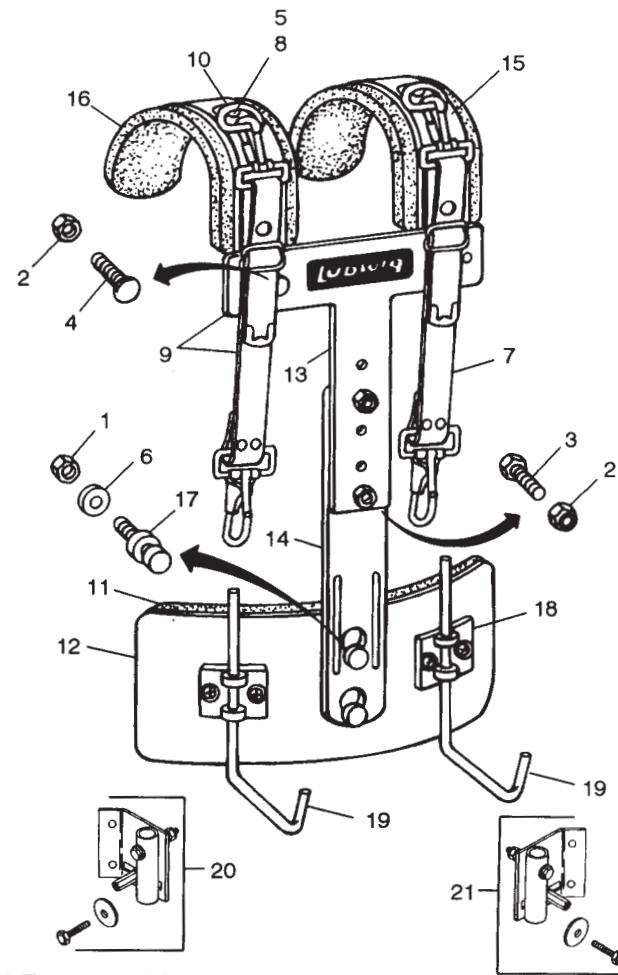

No. LF-3741 Strider II Bass Drum Carrier

Item No.	Part No.	Description
1	P-112	Hex Nut
2	P-140	Nylock Nut
3	P-259	Hex Head Screw
4	P-270	Carriage Bolt
5	P-301	Washer
6	P-308	Washer
7	LF-384-W	Mounting Straps
8	P-509	Rivet
9	LF-535	Shoulder Carrier with D-Rings, Complete
10	P-1688	D-Ring and Clip
11	P-673	Breast Pad
12	P-27991	Breast Plate with Pad
13	P-42001	T Brace
14	P-42021	Bottom Brace
15	P-4203-C	Shoulder Bracket with D-Ring and Pad
16	P-4204	Shoulder Pad
17	P-42051	Stop Stud
18	P-4510	Slide Adjustment Bracket
19	P-4521	J Arm Rod
20	P-4540-L	Swivel Bracket, Left
21	P-4540-R	Swivel Bracket, Right

Strider Carriers

No. LF-3743 Carrier for Trio (Not Shown)

Part No.	Description
P-4560-L	Swivel Bracket, Left
P-4560-R	Swivel Bracket, Right
P-112	Steel Hex Nut
P-140	Elastic Stop Nut
P-150	Hex Nut
P-1737	Name Plate
P-250	Machine Screw
P-259	Cap Screw
P-270	Carriage Bolt
P-277	Screw
P-27991	Breast Plate Assembly
P-308	Lock Washer
P-310	Flat Washer
P-311	Flat Washer
P-316	Flat Washer
P-3401	Washer
P-42001	T-Brace, Plated
P-42021	Bottom Brace, Plated
P-4203-A	Shoulder Bracket Assembly
P-42051	Brace Stud
P-4505	Allen Wrench
P-4510	Slide Adjustment Bracket
P-4520	Rods
P-4531	Bolt, 1"
P-4532	Washer
P-4592	Bolt
P-4593	Nuts
P-4594	Nuts
P-604	Recess Bumper

No. LF-3744 Carrier for Quad - 8", 10", 12", 13" (Not Shown)

Part No.	Description
P-4570-L	Swivel Bracket, Left
P-4570-R	Swivel Bracket, Right
P-112	Steel Hex Nut
P-140	Elastic Stop Nut
P-150	Hex Nut
P-1737	Name Plate
P-250	Machine Screw
P-259	Cap Screw
P-270	Carriage Bolt
P-277	Screw
P-27991	Breast Plate Assembly
P-308	Lock Washer
P-310	Flat Washer
P-311	Flat Washer
P-42001	T-Brace, Plated
P-42021	Bottom Brace, Plated
P-4203-A	Shoulder Bracket Assembly
P-42051	Brace Stud
P-4505	Allen Wrench
P-4510	Slide Adjustment Bracket
P-4520	Rods
P-4531	Bolt, 1"
P-4532	Washer
P-4575	Supporting Cross Bar, 27
P-4595	Bolt, 3"
P-4596	Threaded Rod, 3-1/2" Long
P-45961	Threaded Rod, 4-1/2" Long
P-4598	Nut
P-4599	Nut
P-604	Recess Bumper