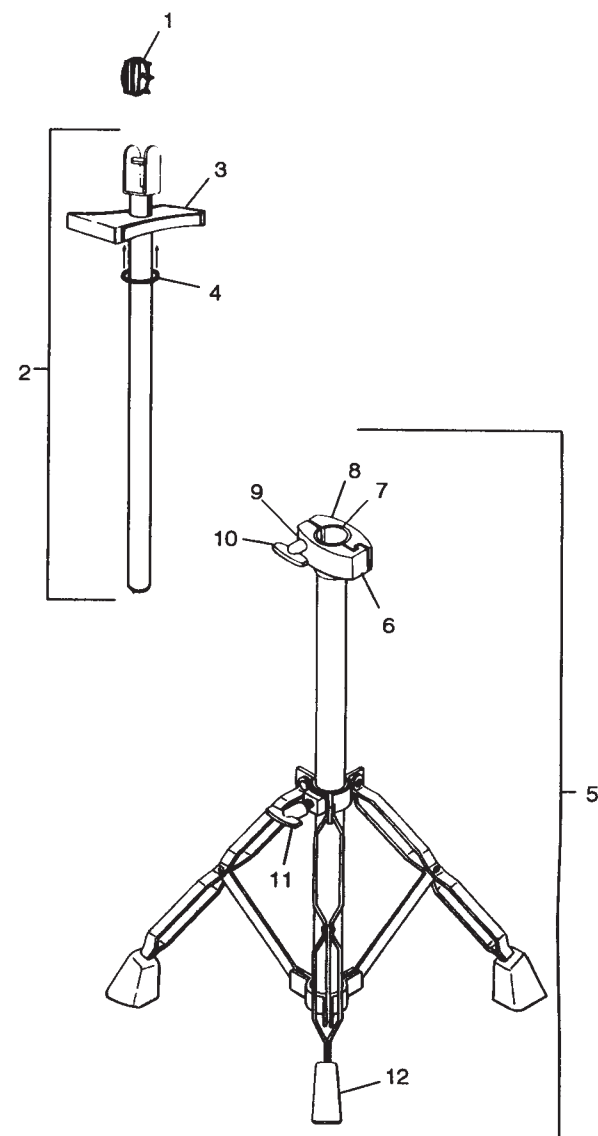

No. LE-1383 Timbale Stand

Item No.	Part No.	Description
1	P-1703-A	Mounting Clip Assembly (Not Included)
2	P-2413-B	Upper Tube Complete
3	P-1705-A	Spacer Block
4	P-649	Ring
5	P-37691	Base Assembly
6	P-3767	Collar Clamp, 1"
7	P-3766	Nylon Insert, 1"
8	P-3763	Bolt, Hex Head 1-9/16"
9	P-3970	Washer
10	P-3903	Female T-Handle
11	P-3901	Male T-Handle
12	P-3900	Crutch Tip