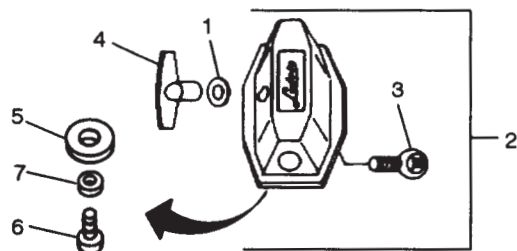

No. P-1216-D Mounting Bracket