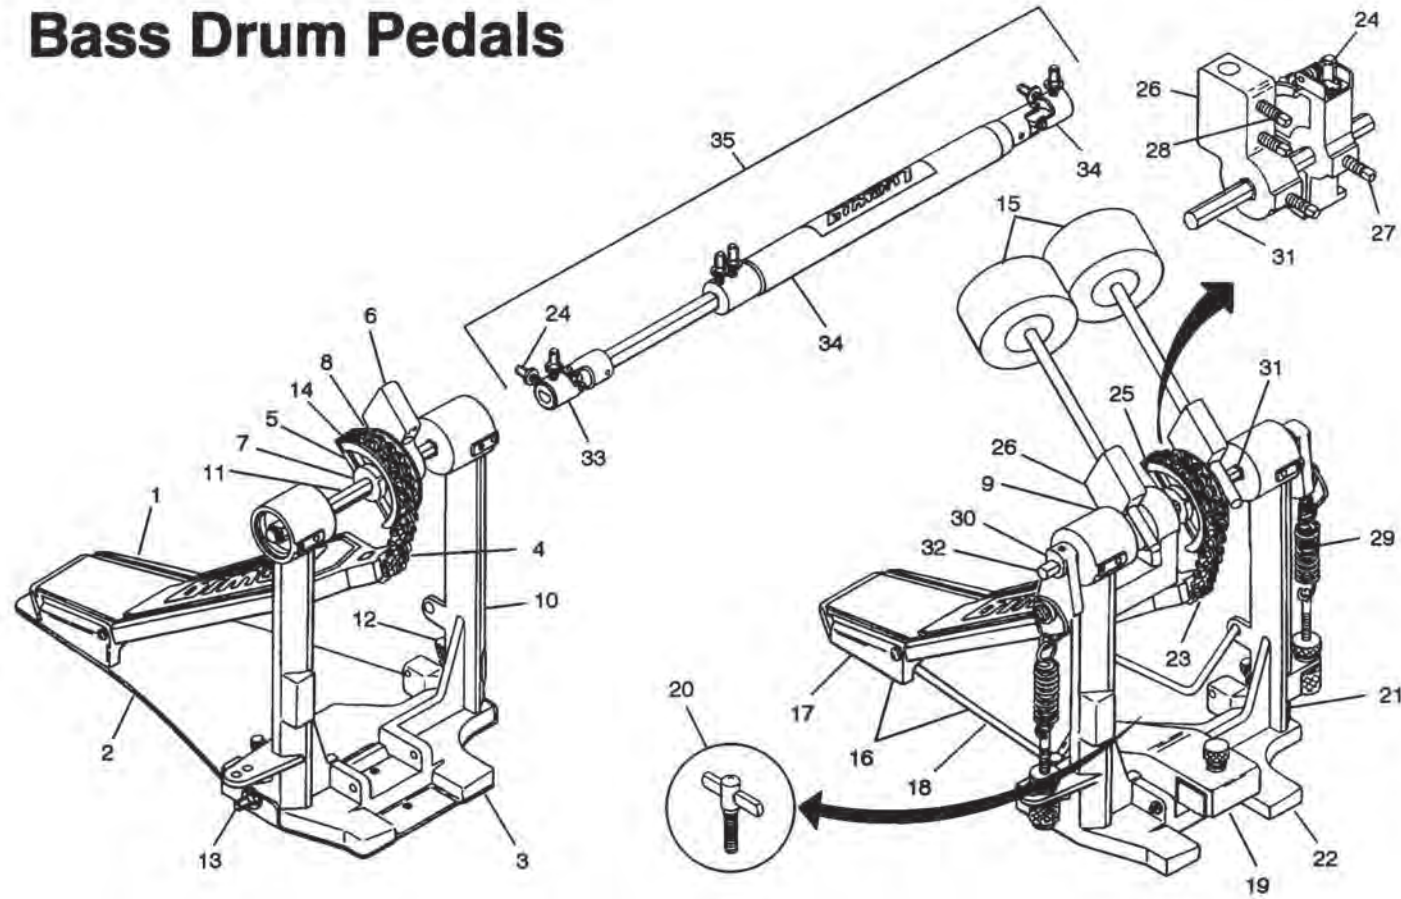

Bass Drum Pedals

**No. LM-913-FPL Modular Twin Pedal
P-3190-RC Foot Pedal Right**

Item No.	Part No.	Description
1	P-3910	Foot Board Only
2	P-3694	Base Plate
3	P-3696-R	Base Complete (Right) less P-3910, P-3694 & P-2975A
4	P-3688	Chain
5	P-3181	Rocker Assembly with Set Screw and Felt Pad
6	P-3182	Rocker Beater Assembly with Set Screws
7	P-3183	Drum Key Set Screw for P-3181
8	P-3971	Drum Key Set Screw for P-3182
9	P-3975	Allen Set Screw for P-3181 and P-3182
10	P-3190-R	Base Only (Right)
11	P-3187	Shaft Assembly Complete
12	P-3961-A1	Pedal Spur with Spring
13	P-3189	Drum Key Set Screw with Washer Assembly
14	P-2976	Drum Key Set Screw for Pedal Chain and P-2975

**No. LM-913-FPL Modular Twin Pedal
P-3190-LC Foot Pedal Left**

Item No.	Part No.	Description
15	L-1283	Felt Beater
16	P-3910-B	Foot Board Assembly with Spring Strap
17	P-3910	Foot Board Only
18	P-2963	Spring Strap
19	P-3691	Toe Clamp Assembly
20	P-3702	Toe Clamp T-Handle
21	P-3696-L	Base Complete (Left) less L-1283, P-3910-B & P-2975-A
22	P-3190-L	Base Only (Left)
23	P-3688	Chain
24	P-2976	Drum Key Set Screw for Chain and P-2975
25	P-3181	Rocker Assembly with Set Screws and Felt Pad
26	P-3182	Rocker Beater Assembly with Set Screws
27	P-3183	Drum Key Set Screw for P-3181
28	P-3971	Drum Key Set Screw for P-3182
29	P-2968-1A	Spring Assembly Complete
30	P-3697	Cam Assembly Complete
31	P-3185	Long Shaft Assembly Complete
32	P-3186	Short Shaft Assembly Complete
33	P-29751	Male Connecting Arm
34	P-29752	Female Connecting Arm
35	P-2975-A	Connecting Arm Assembly Complete