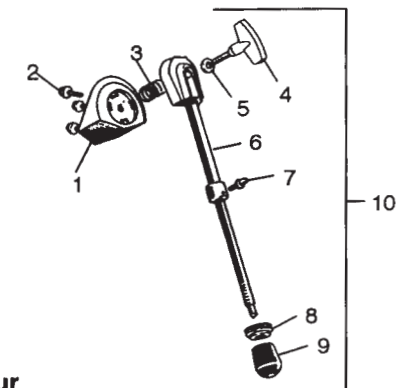

Rocker Spur

Item No.	Part No.	Description
1	P-7127	Spur Mounting Casting
2	P-7128	Mounting Screws
3	P-1937	Spring
4	P-7126	Male T-Handle
5	P-3848	Metal Washer
6	P-7124	Adjustable Spur
7	P-7125	Drum Key Set Screw
8	P-2994	Knurled Nut
9	P-2993	Rubber Tip with Insert
10	P-7109	Rocker Spur Complete