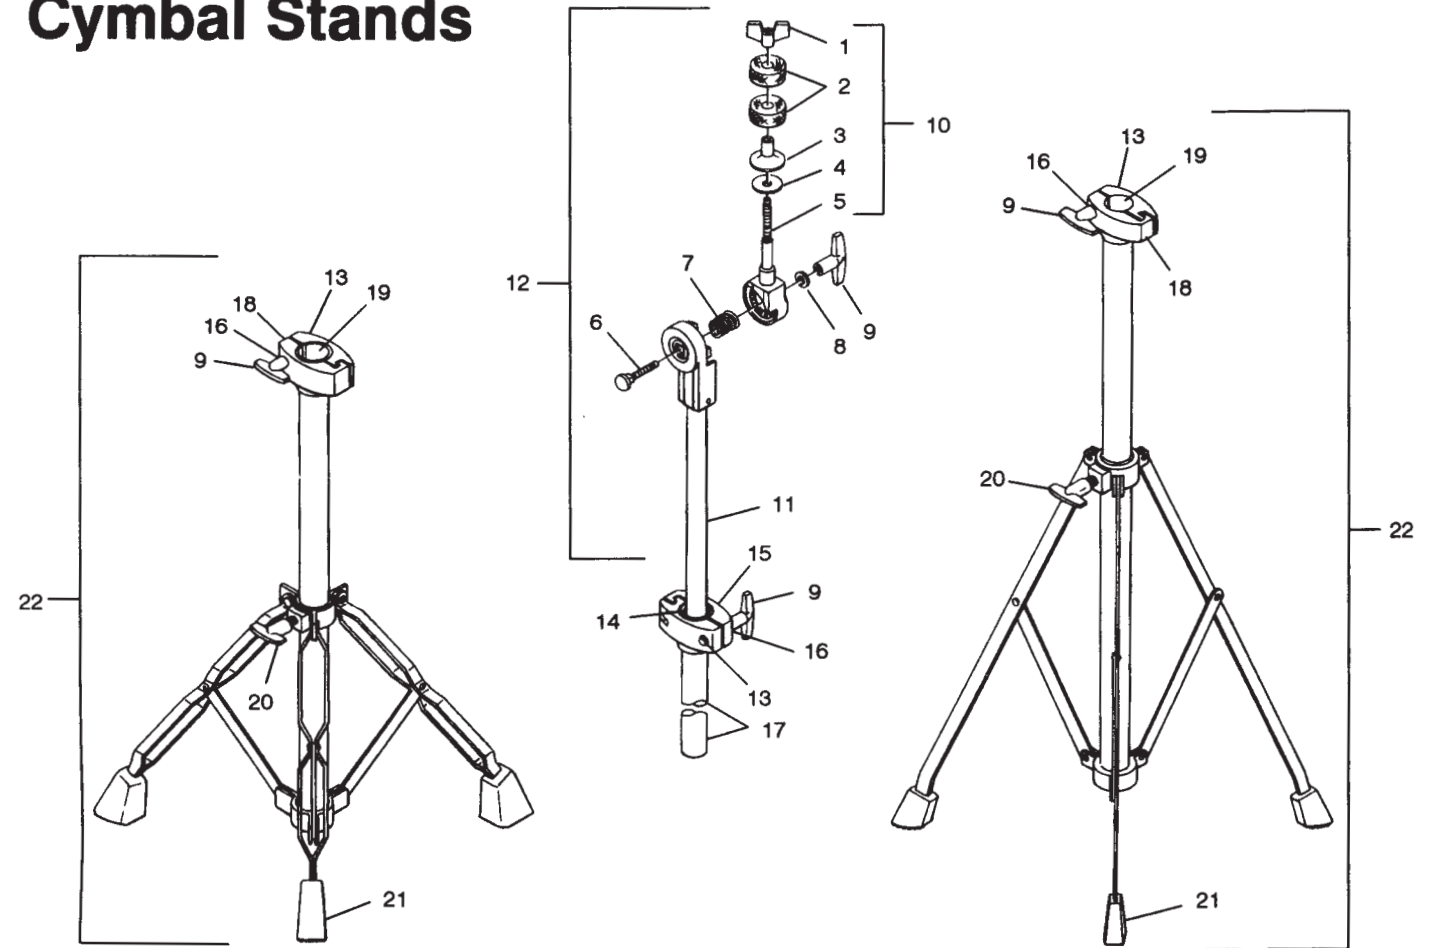

## Hi-Hat Stands

**No. LC-716-HH Rocker HI-Hat**

Item No.	Part No.	Description
1	L-2507	Hi-Hat Clutch
2	P-3701	Male T-Handle
3	P-3841	Lock Nut
4	P-3840	Felt Washer
5	P-3842	Stop Nut
6	P-3821	Upper Pull Rod
7	P-3745	Felt Washer
8	P-3746	Metal Washer
9	P-3844	Cymbal Seat
10	P-3805-A	Adjustment Screw Assembly with Spring
11	P-3855-A	Upper Tube with Cymbal Seat
12	P-3782	Pull Rod Coupler
13	P-3783	Lock Nut
14	P-3781	Lower Pull Rod
15	P-3784	Spring Assembly
16	P-3779	Metal Tube Sleeve
17	P-3788	Rubber Washer
18	P-3903	Female T-Handle
19	P-3970	Washer
20	P-3762	Bolt, Hex Head x 1-1/4"
21	P-3776	Nylon Collar Insert 7/8" Diameter
22	P-3775	Collar Clamp 7/8" Diameter
23	P-3901	Male T-Handle
24	P-3785	Chain
25	P-3723	Roll Pin
26	P-3861-A	Pedal Spur
27	P-3713	Spring Strap
28	P-3710-D	Foot Board with Spring Strap
29	P-3900	Crutch Tip
30	P-3787	Base Assembly Complete

## Cymbal Stands

**No. LM-926-CS Modular Cymbal Stand**

Item No.	Part No.	Description
1	P-39591	Wing Nut
2	P-39061	Felt Washer
3	P-39391	Plastic Cymbal Sleeve
4	P-39581	Metal Washer
5	P-39381	Cymbal Tilter
6	P-3957	Bolt
7	P-3904	Spring
8	P-3848	Washer
9	P-3903	Female T-Handle
10	P-39381-A	Cymbal Tilter Assembly Complete
11	P-3937	Upper Tube with Ratchet Only
12	P-3937-A	Upper Tube with Cymbal Tilter Complete
13	P-3763	Bolt, Hex Head x 1-9/16"
14	P-3764	Nylon Collar Insert, 3/4"
15	P-3765	Collar Clamp, 3/4"
16	P-3970	Washer
17	P-3768	Center Tube with Clamp
18	P-3767	Collar Clamp, 1"
19	P-3766	Nylon Collar Insert, 1"
20	P-3901	Male T-Handle
21	P-3900	Crutch Tip
22	P-3769	Base Complete