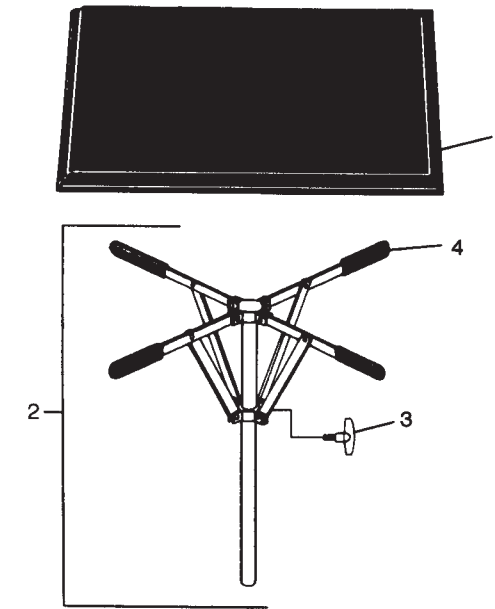

Concert Stands

No. LE-1378 Concert Trap Table with Stand