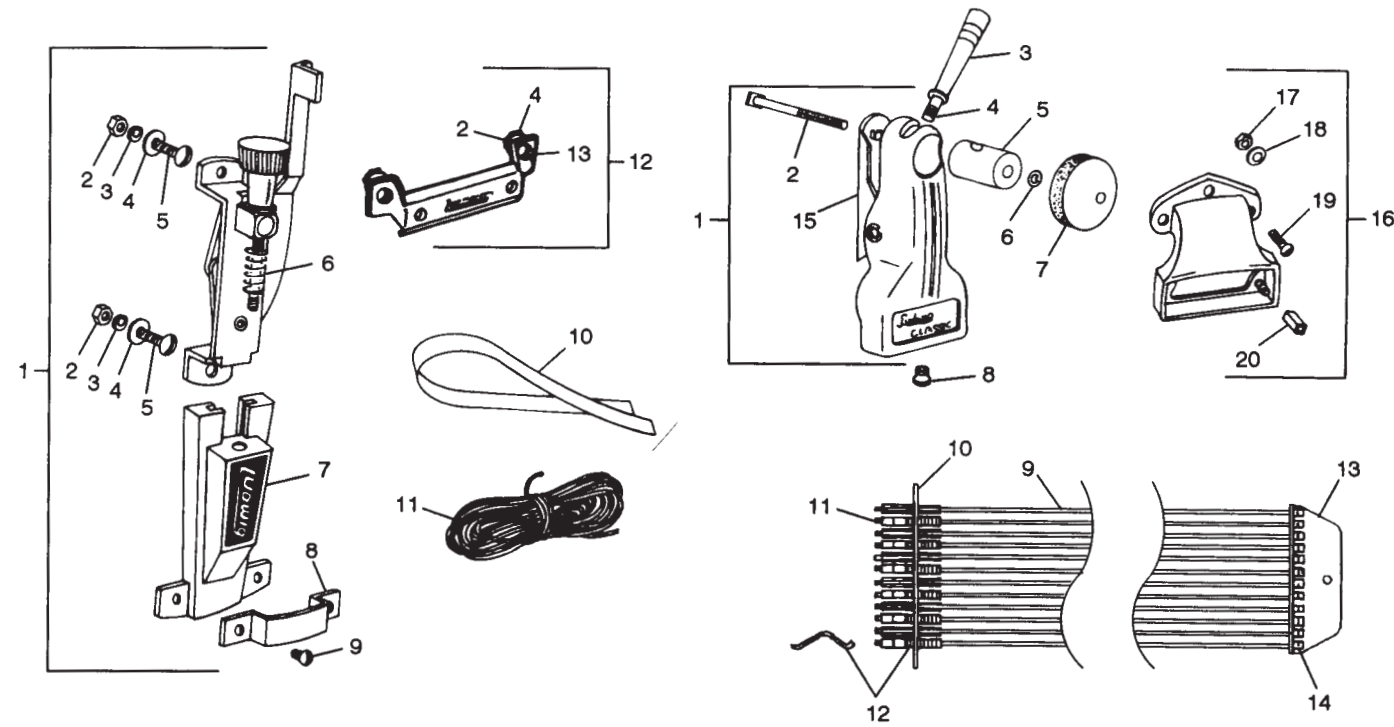

Snare Strainers

No. P-85 Snare Strainer and No. P-32 Bracket

Item No.	Part No.	Description
1	P-85	Snare Strainer Complete
2	P-151	Hex Nut
3	P-300	Lock Washer
4	P-302	Washer
5	P-228	Bolt
6	P-2232	Spring
7	P-1017-R	Cover Slide
8	P-10121	Clamp Bracket for Cover Slide
9	P-236	Clamp Bracket Screw
10	P-1014	Plastic Strap
11	P-4078-A	Snare Cord, 10 Yard Roll
12	P-32	Snare Butt Complete
13	P-271	Machine Screw
14	PS-85	Snare Strainer Replacement Kit Complete with P-32 Snare Butt cord and Plastic Strap
15	L-1929	12 Strand Heavy Wire Snares, 14" Metal End
16	L-1930	20 Strand Thin Wire Snares, 14" Metal End
17	L-1932	12 Strand Heavy Wire Snares, 15" Metal End
18	L-1933	12 Strand Thin Wire Snares, 15" Metal End
19	L-1935	20 Strand Thin Wire Snares, 14" Plastic End

No. P-87 Classic Strainer and No. P-34 Butt

Item No.	Part No.	Description
1	P-87	Classic Snare Strainer Complete
2	P-10981	Adjustment Screw
3	P-10211	Release Lever Only
4	P-11062	Brass Bushing
5	P-10932	Bushing
6	P-1097	Brass Washer
7	P-10881	Tension Nut
8	P-1541	Knurled Nut
9	P-40814	Synthetic Gut Snare, 16-1/8" long each
10	P-1083-A	Snare Adjustment Plate
11	P-1108-A	Snare Adjustment Screw
12	P-1146	Friction Spring
13	P-1087	Snare Plate
14	P-1128	Brass Eyelet
15	P-16291	Spacer
16	P-34	Snare Butt Complete
17	P-151	Hex Nut
18	P-3421	Washer
19	P-228	Bolt
20	P-125	Square Nut
21	L-1105	12 Strand Gut Snares, 15"
22	L-1107	12 Strand Wire Snares, 15"
23	L-1108	12 Strand Gut Snares, 14"
24	L-1110	12 Strand Wire Snares, 14"