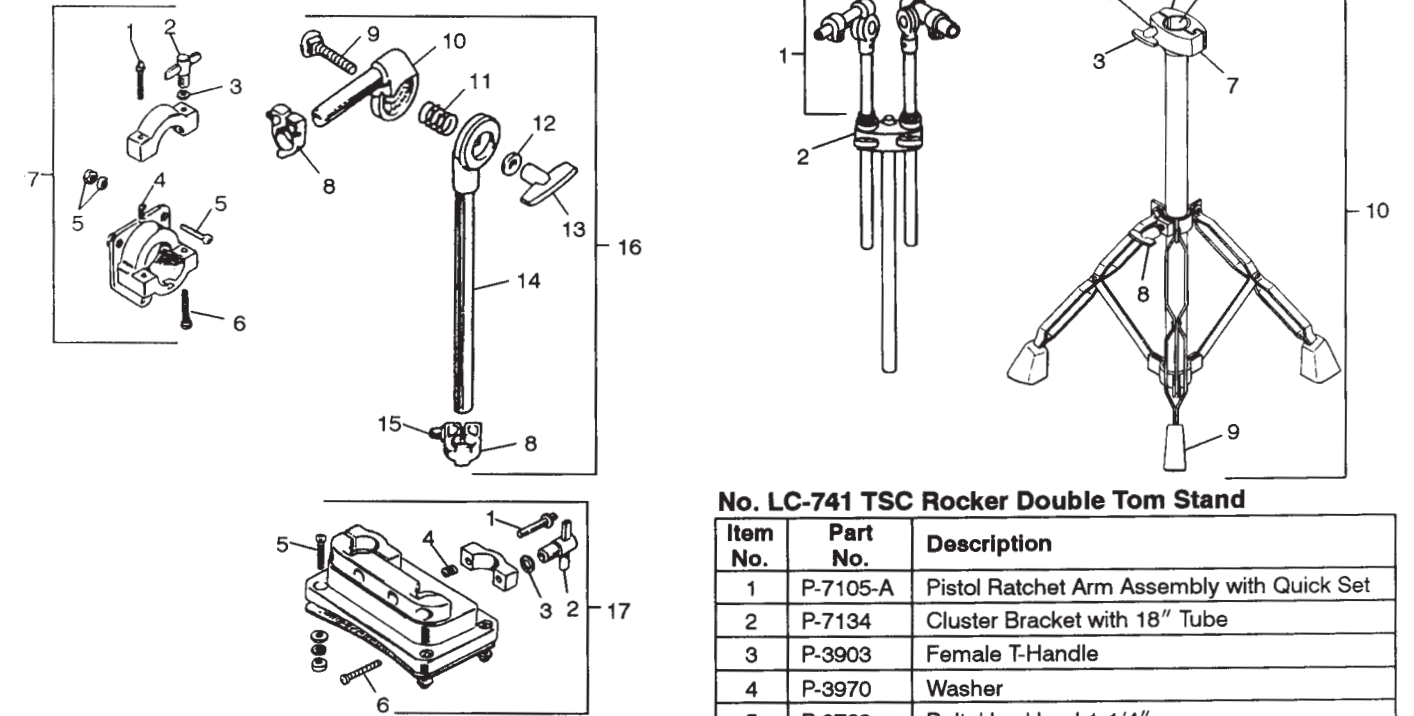

Miscellaneous Drum Parts

No. SP-7000 Rocker Double Tom Holder

Item No.	Part No.	Description
1	P-3008-R	Drum Key Set Screw
2	P-7121	Female T-Handle
3	P-3012-R	Washer
4	P-7122	Spring
5	P-7132	Mounting Bolt, Washer and Nut Complete
6	P-7123	Bolt
7	P-7108	Tom Tom Bracket Complete with Back Plate and Mounting Bolts
8	P-7106	Quick Set
9	P-3969	Bolt
10	P-7120	Pistol Ratchet Arm
11	P-3904	Spring
12	P-3848	Washer
13	P-3903	Female T-Handle
14	P-7105	Pistol Ratchet Arm Bottom
15	P-3007	Drum Key Set Screw
16	P-7105-A	Pistol Ratchet Arm Assembly with Quick Set
17	P-7107	Base Casting Complete with Back Plate and Mounting Bolts

No. LC-741 TSC Rocker Double Tom Stand

Item No.	Part No.	Description
1	P-7105-A	Pistol Ratchet Arm Assembly with Quick Set
2	P-7134	Cluster Bracket with 18" Tube
3	P-3903	Female T-Handle
4	P-3970	Washer
5	P-3762	Bolt, Hex Head 1-1/4"
6	P-3776	Nylon Collar Insert
7	P-3775	Collar Clamp, 7/8"
8	P-3901	Male T-Handle
9	P-3900	Crutch Tip
10	P-3791	Base Complete