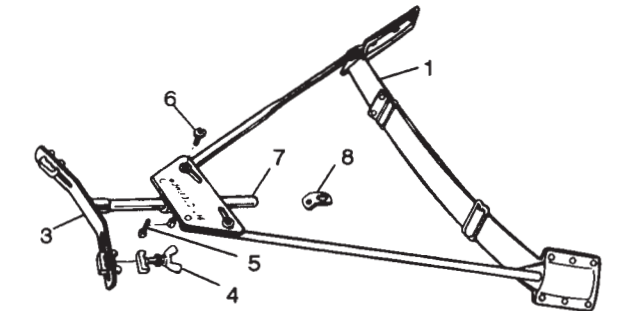

Marching Accessory Parts

No. LF-473 Hi-Stepper

Item No.	Part No.	Description
1	P-2710	Belt Assembly
2	P-2711	Shoulder Sling Assembly (Not Shown)
3	P-2713	Drum Bracket with Mounting Bolt Assemblies
4	P-2714	Mounting Bolt Assembly
5	P-2715	Set Screw
6	P-2716	Flanged Arm Screw
7	P-2717	Adjustable Rod
8	P-40081	Eyehook

Item No.	Part No.	Description
1	P-40081	Carrying Hook for Metal Hoop Drums
2	P-4010	Carrying Hook for Wood Hoop Drums

Item No.	Part No.	Description
1	P-150	Hex Nut
2	P-16381	U-Bracket
3	P-216	Machine Screw
4	P-311	Washer

Item No.	Part No.	Description
1	P-122	Hex Nut
2	P-306	Lock Washer
3	P-3023-A	Key Rod