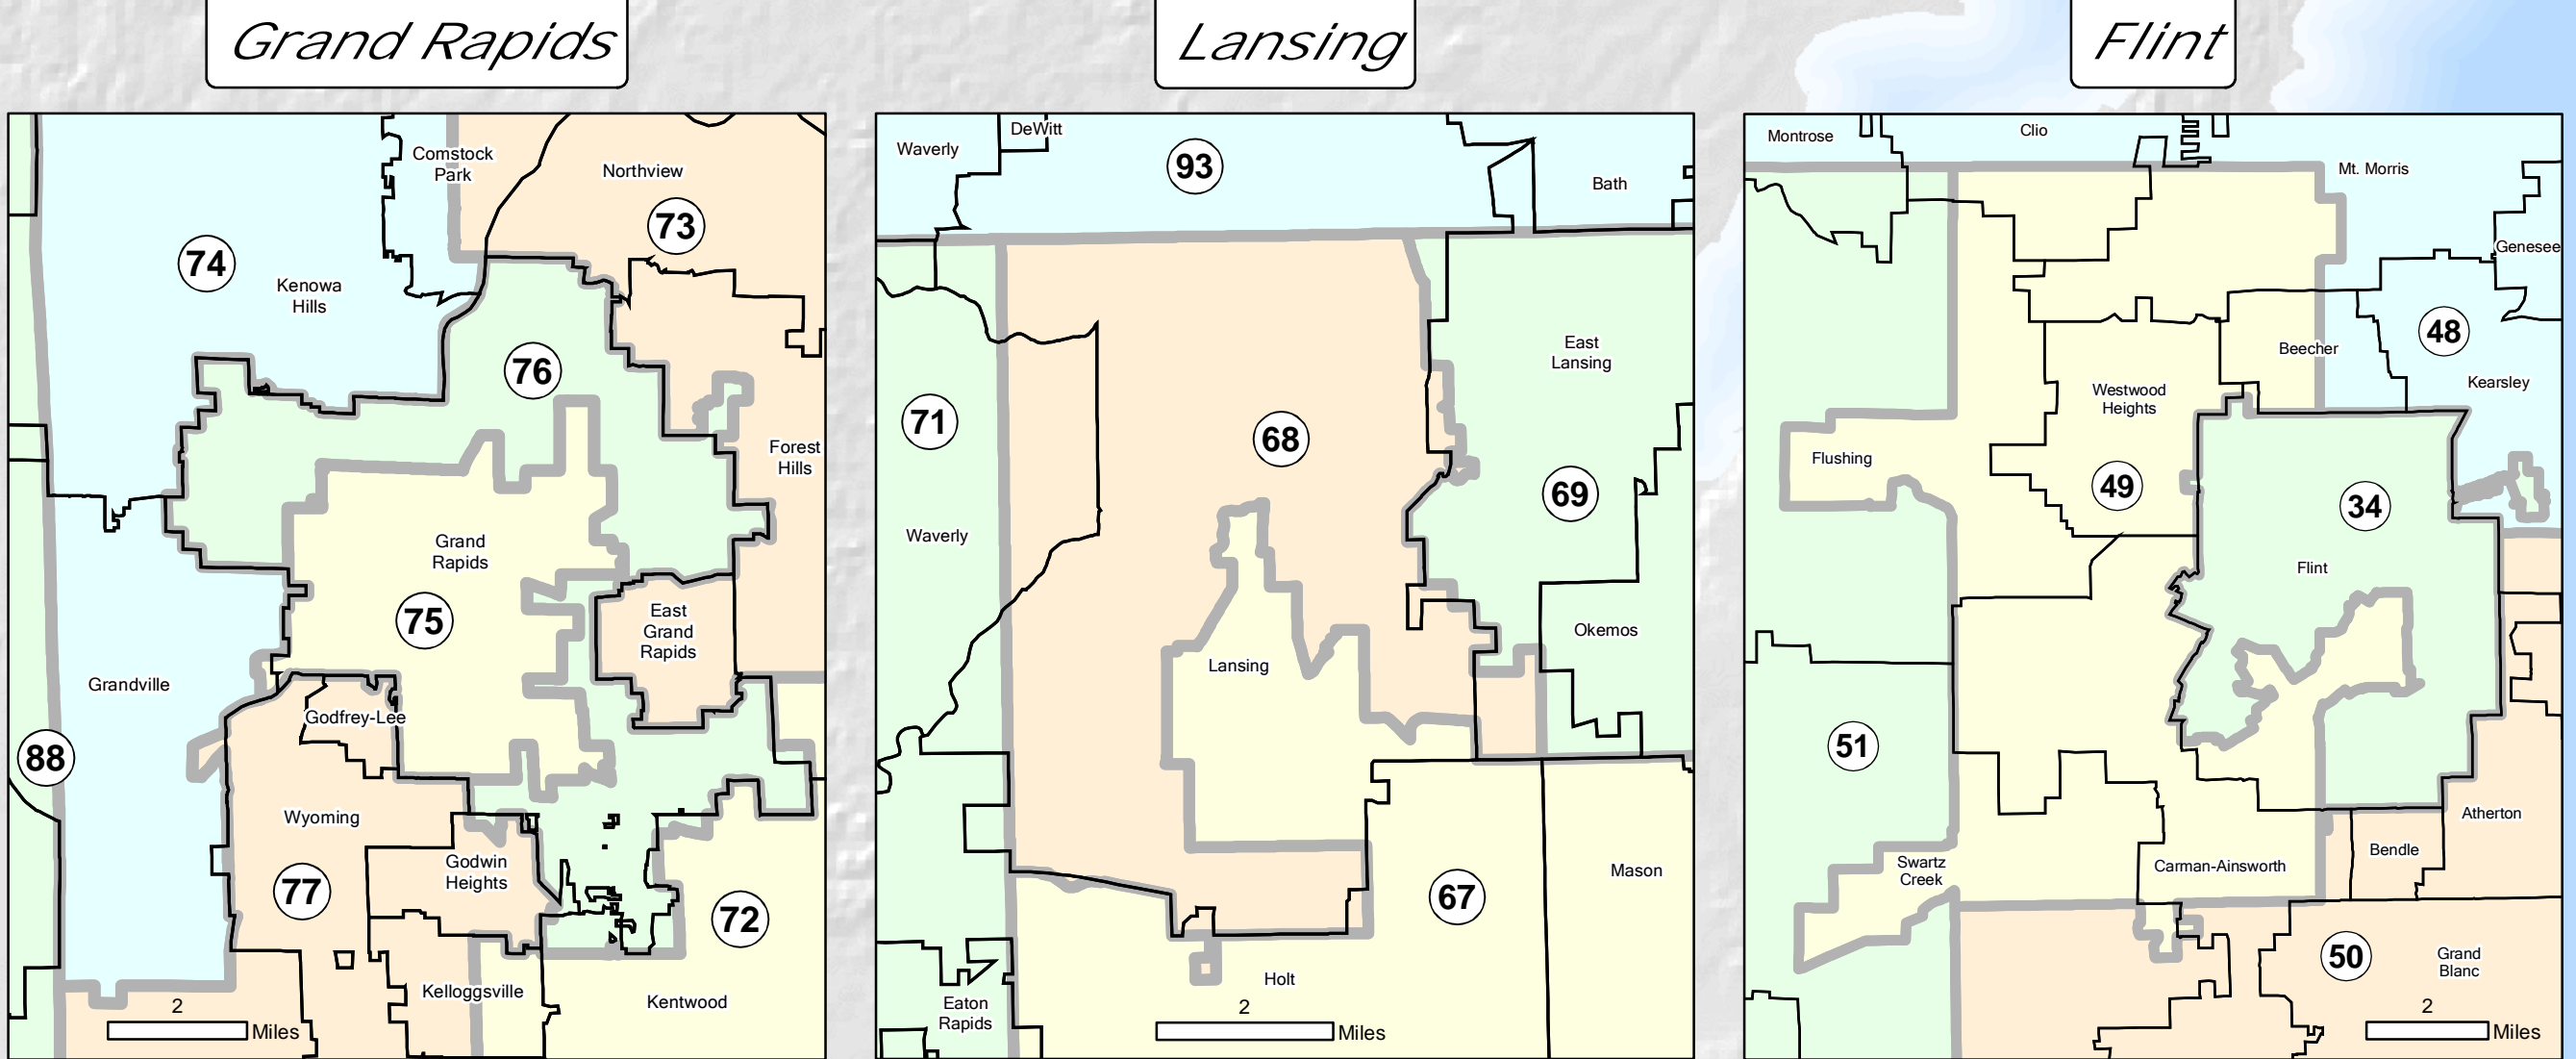

MICHIGAN SCHOOL DISTRICTS and 2011 HOUSE DISTRICTS

Legend

- Warren Woods School District
- House District