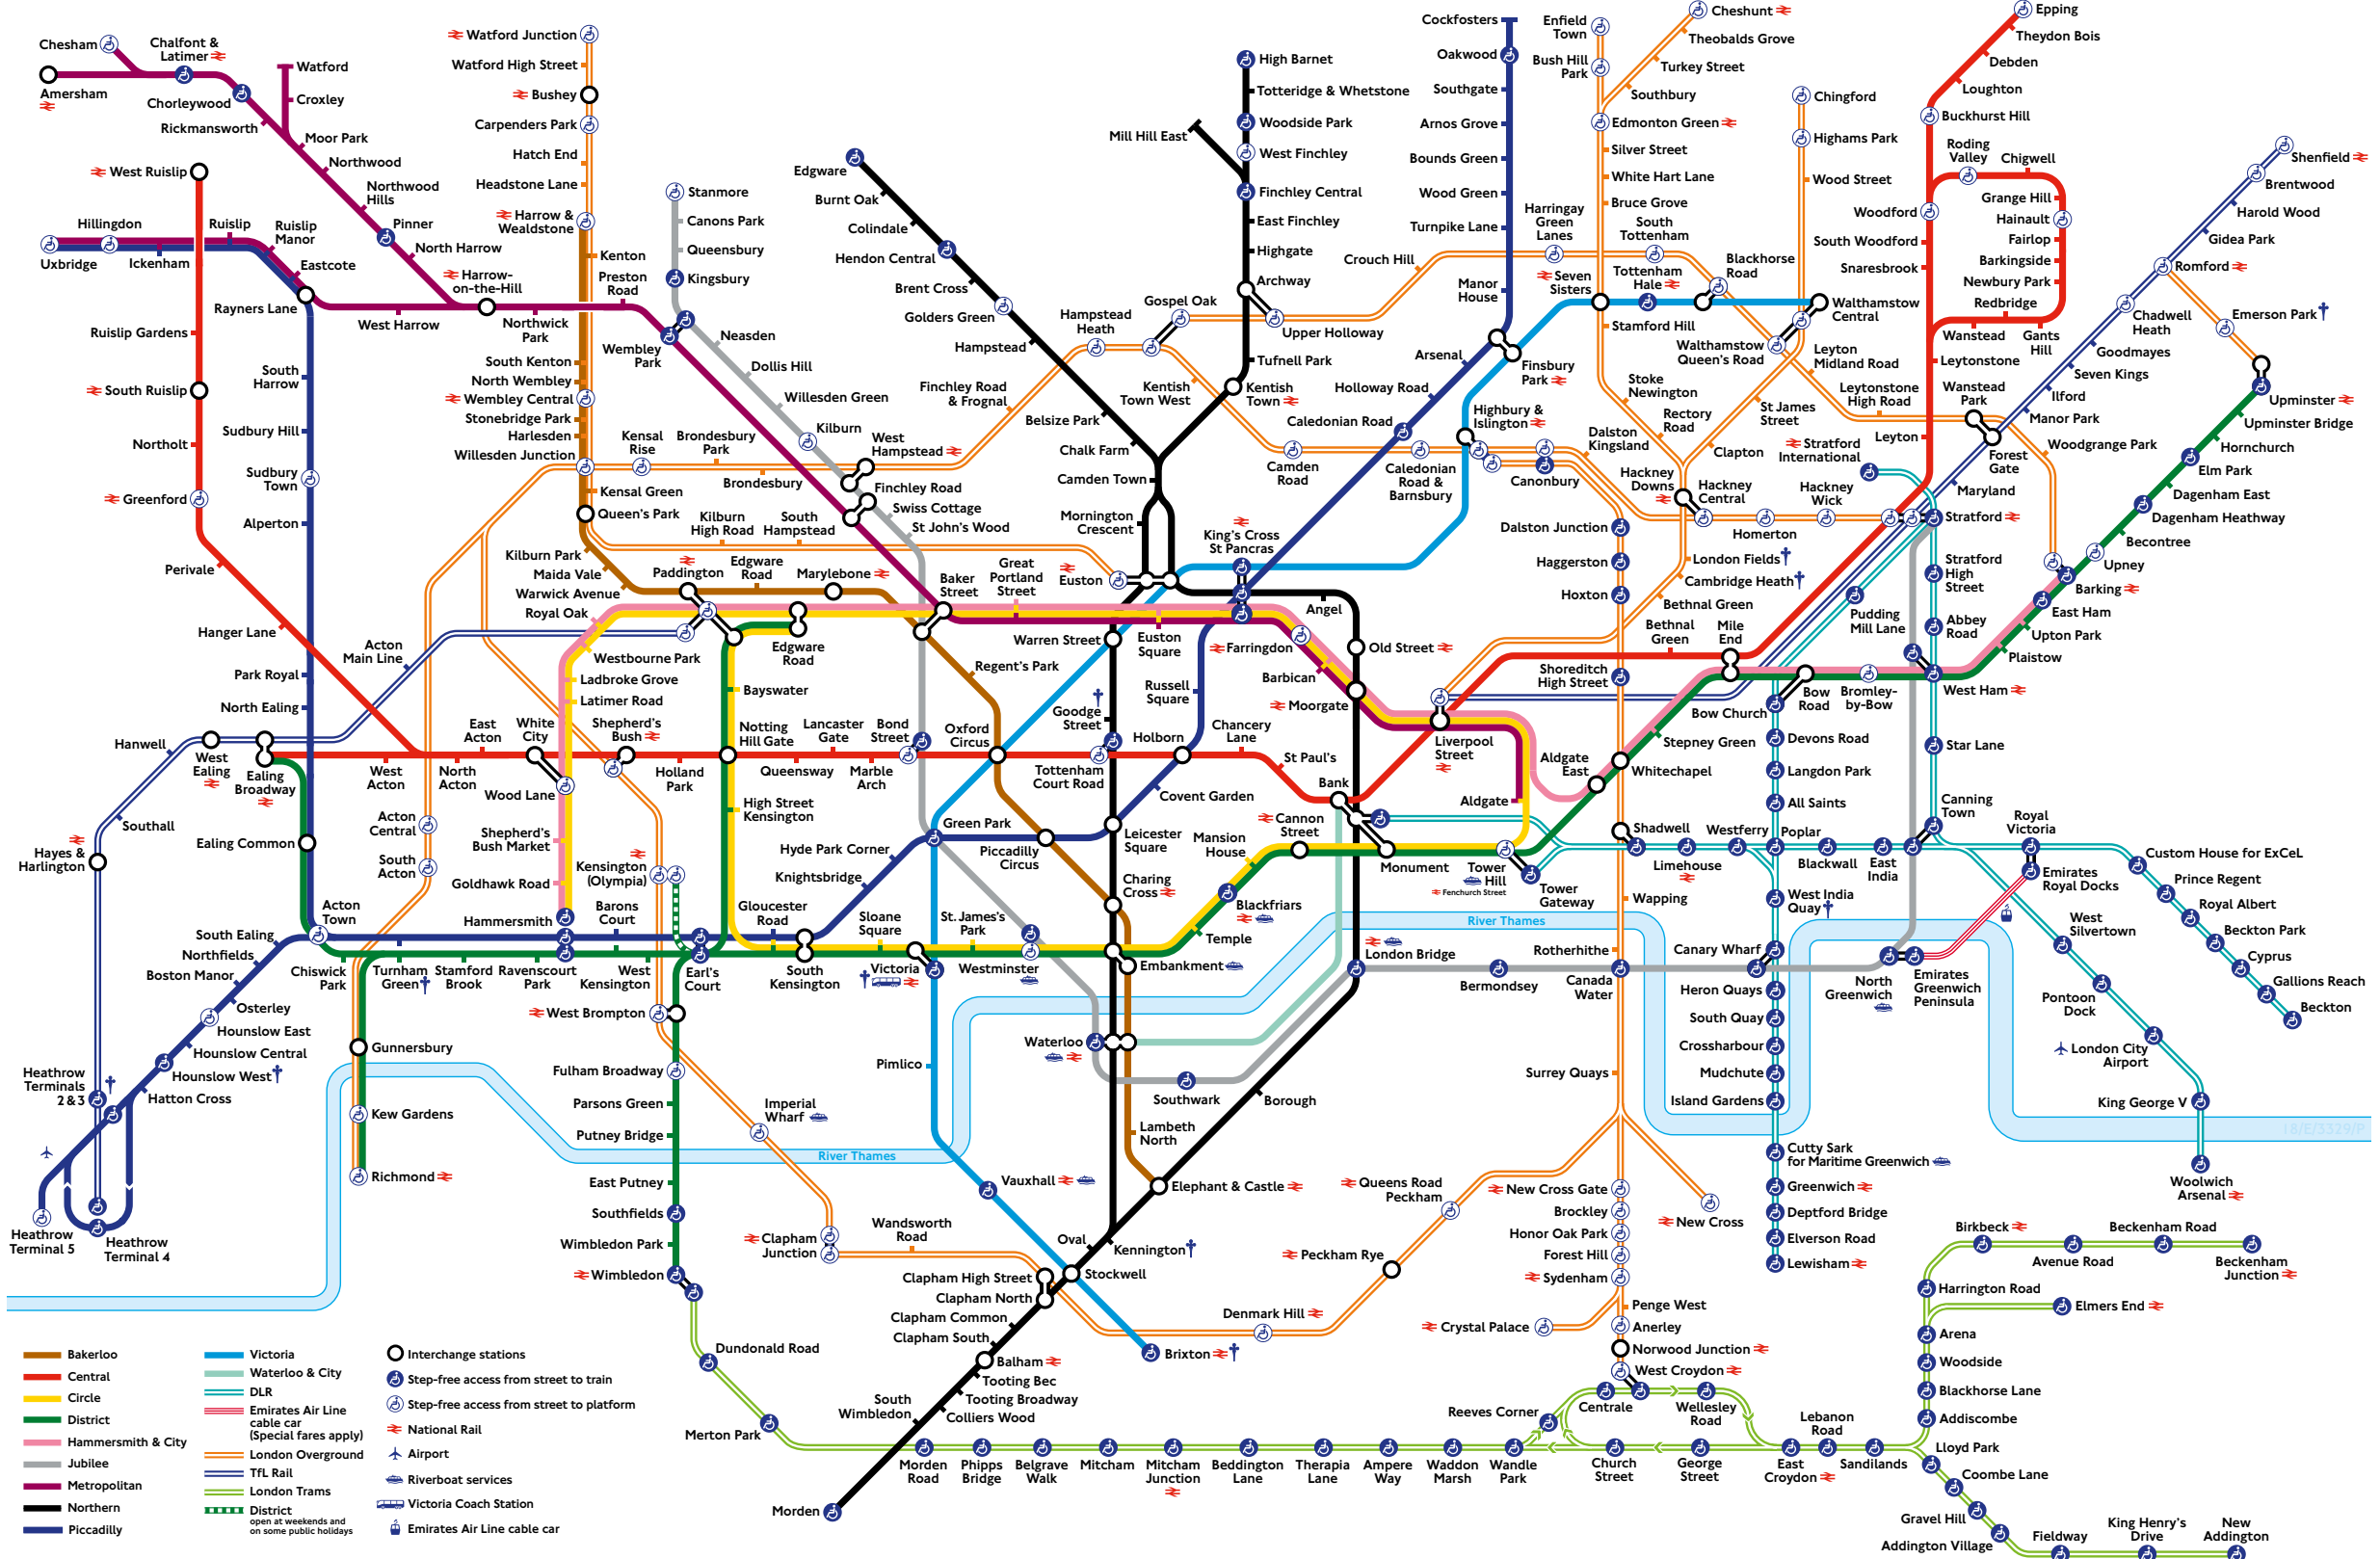

† Services or access at these stations are subject to variation. Please search 'TfL stations' for full details.