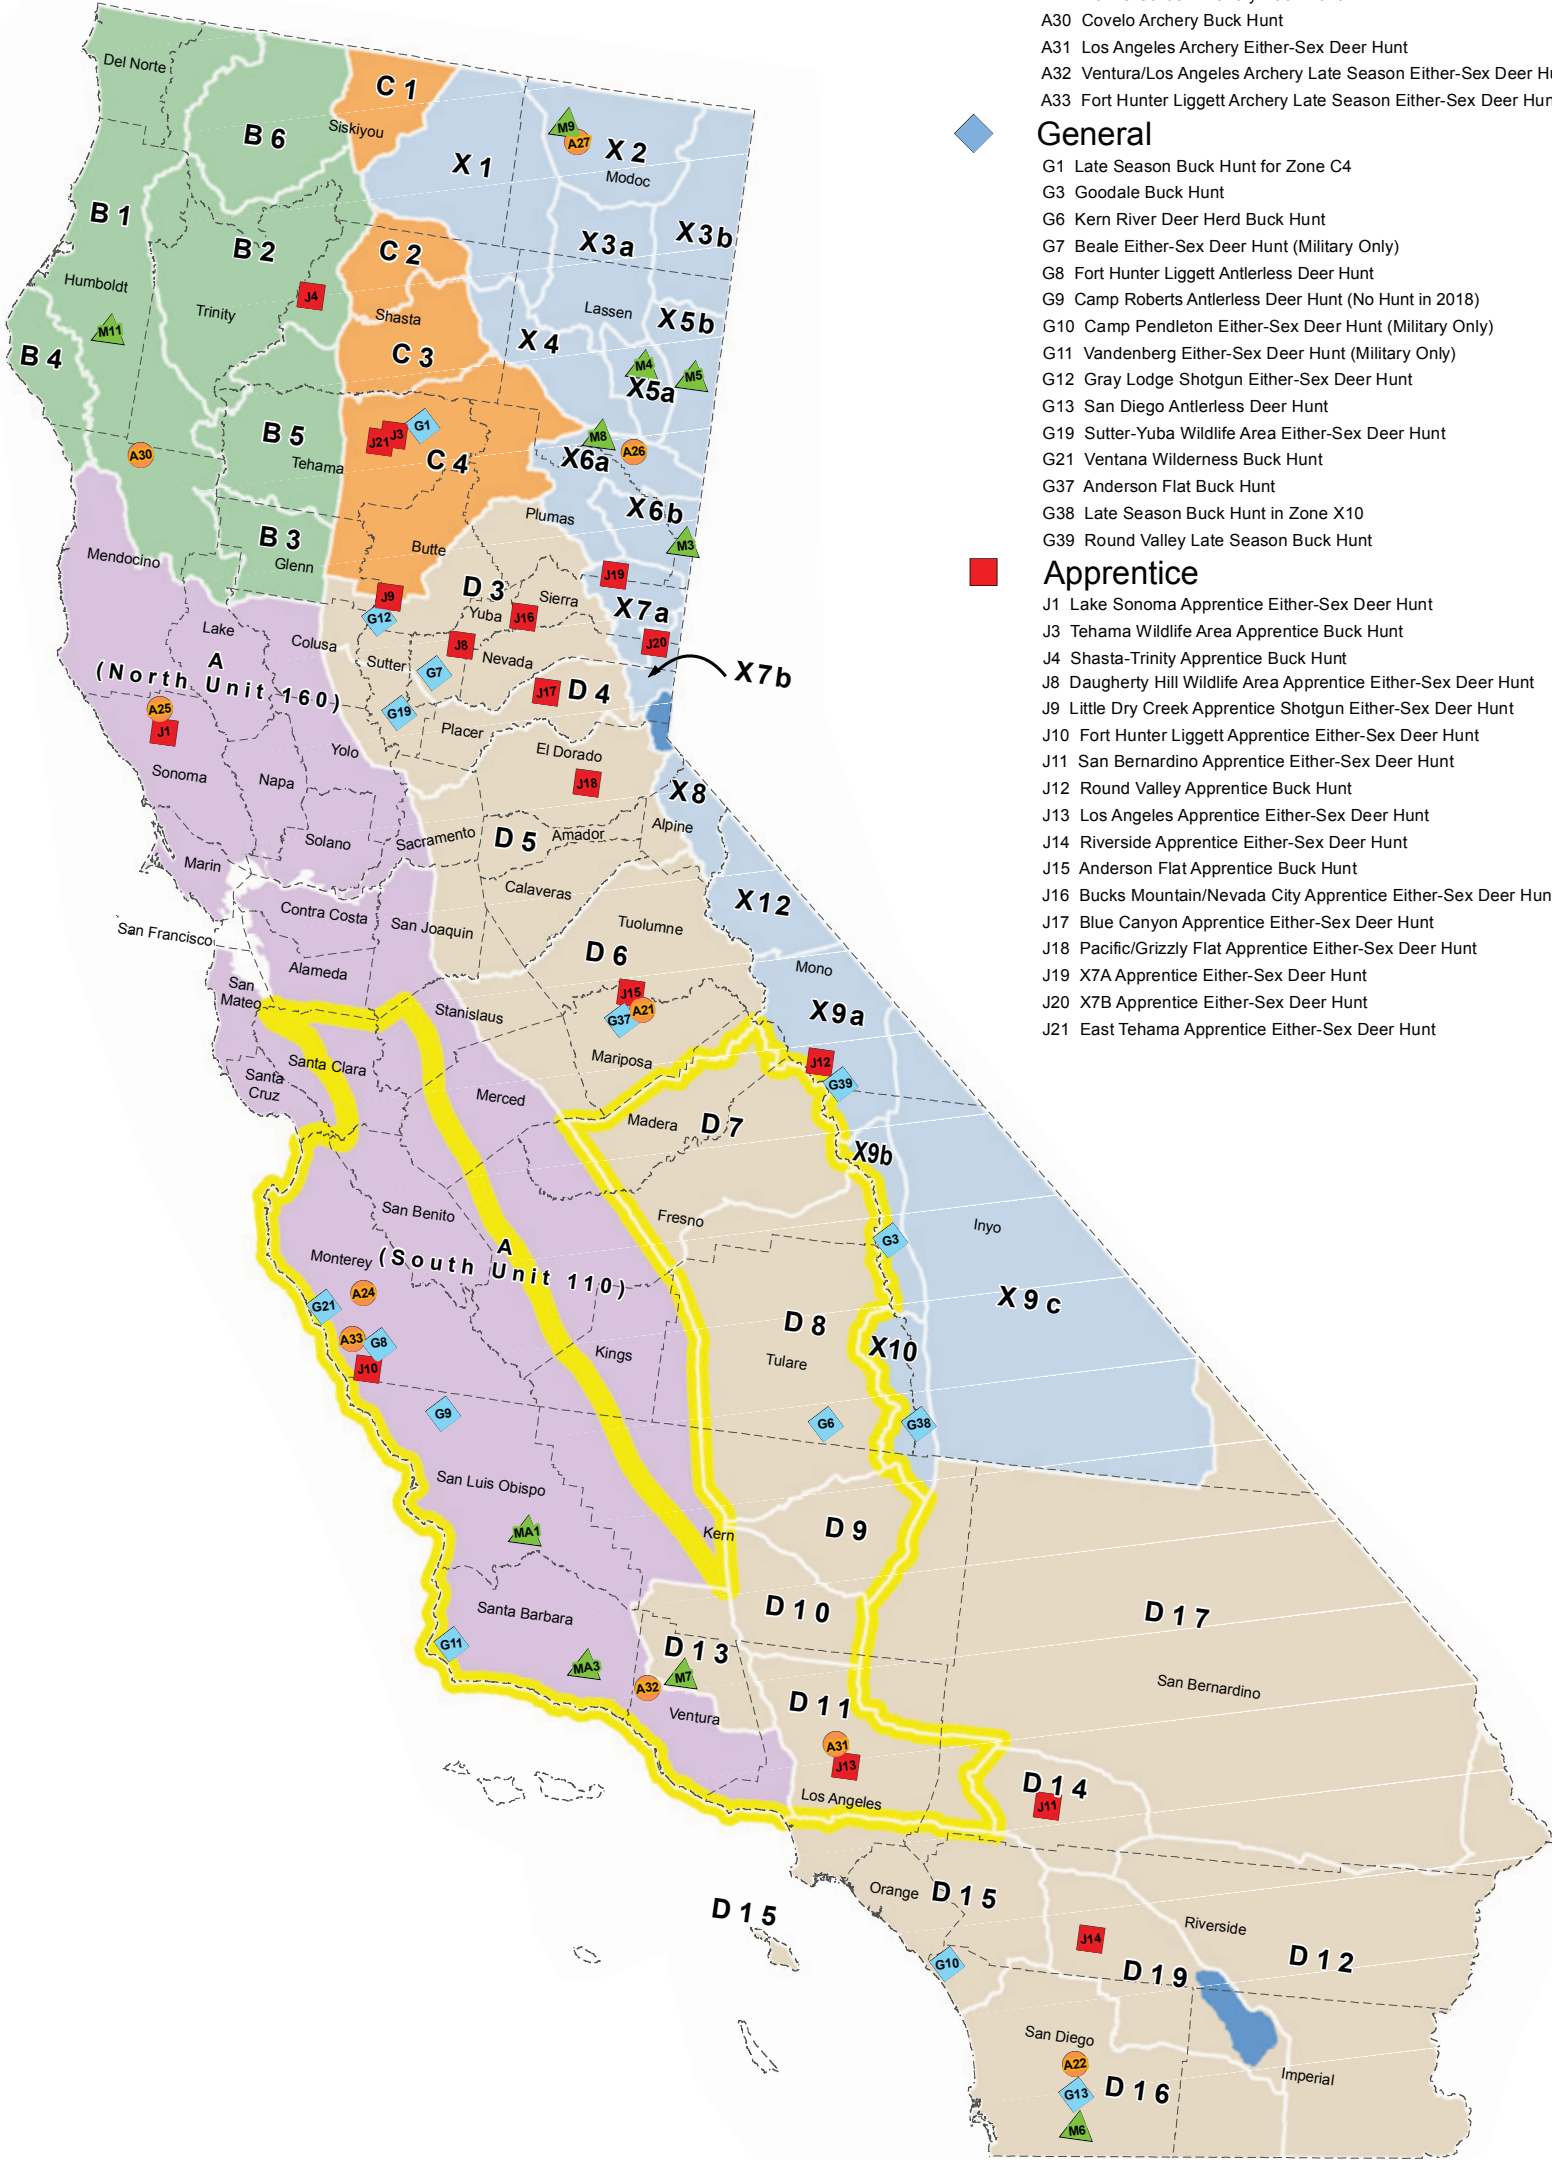

# 2018 DEER ZONES AND ADDITIONAL HUNTS

It is unlawful to use, or possess with any firearm capable of firing, any projectile(s) not certified as nonlead within the California Condor Range and when taking all wildlife on any wildlife area or ecological reserve. (CCRT14 - 250.1, 551, 552, and 630; FGC - 3004.5)

- County Boundary
- Nonlead Area
- A Zone
- B Zone
- C Zone
- D Zone
- X Zone

- Archery**
  - A21 Anderson Flat Archery Buck Hunt
  - A22 San Diego Archery Either-Sex Deer Hunt
  - A24 Monterey Archery Either-Sex Deer Hunt
  - A25 Lake Sonoma Archery Either-Sex Deer Hunt
  - A26 Bass Hill Archery Buck Hunt
  - A27 Devil's Garden Archery Buck Hunt
  - A30 Covelo Archery Buck Hunt
  - A31 Los Angeles Archery Either-Sex Deer Hunt
  - A32 Ventura/Los Angeles Archery Late Season Either-Sex Deer Hunt
  - A33 Fort Hunter Liggett Archery Late Season Either-Sex Deer Hunt

- General**
  - G1 Late Season Buck Hunt for Zone C4
  - G3 Goodale Buck Hunt
  - G6 Kern River Deer Herd Buck Hunt
  - G7 Beale Either-Sex Deer Hunt (Military Only)
  - G8 Fort Hunter Liggett Antlerless Deer Hunt
  - G9 Camp Roberts Antlerless Deer Hunt (No Hunt in 2018)
  - G10 Camp Pendleton Either-Sex Deer Hunt (Military Only)
  - G11 Vandenberg Either-Sex Deer Hunt (Military Only)
  - G12 Gray Lodge Shotgun Either-Sex Deer Hunt
  - G13 San Diego Antlerless Deer Hunt
  - G19 Sutter-Yuba Wildlife Area Either-Sex Deer Hunt
  - G21 Ventana Wilderness Buck Hunt
  - G37 Anderson Flat Buck Hunt
  - G38 Late Season Buck Hunt in Zone X10
  - G39 Round Valley Late Season Buck Hunt