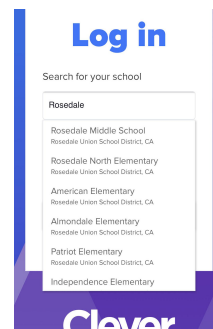

CLEVER HOME LOG IN

Step 1:

Use the direct link below:

<https://clever.com/in/ruesd>

or access link from the

Rosedale Union homepage

<https://www.ruesd.net/> or any school site homepage

Scroll down the page to **Quick Links** on the left hand side of the page and select **Students Clever Login**

Step 2:

Click login with Google

213(4).....@ruesd.net
and password

Rosedale Union School District

Not your district?

Having trouble? [Get help signing in!](#)

Clever Badge Log In

District Admin Login

Clever App (optional)

1. Download the **Clever Instant Login**

2. Search for your school by typing school name in search bar

3. Select school

4. Log in with Google

213(4).....@ruesd.net
and password