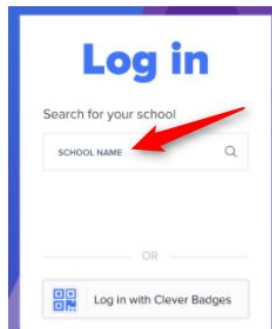

CLEVER HOME LOG IN

Step 1:

Use the direct link below:

<https://clever.com/in/ruesd>

or access link from the

Rosedale Union homepage

<https://www.ruesd.net/> or any school site homepage

Scroll down the page to **Quick Links** on the left hand side of the page and select **Students Clever Login**

Step 2:

Click login with Google

213(4).....@ruesd.net
and password

Rosedale Union School District

Not your district?

Having trouble? [Get help signing in!](#)

Clever Badge Log In

District Admin Login

Clever App (optional)

1. Download the **Clever Instant Login**

2. Search for your school by typing school name in search bar

3. Select school

4. Log in with Google

213(4).....@ruesd.net
and password