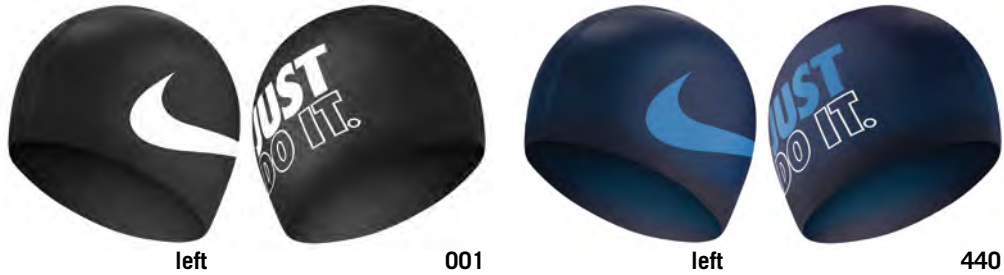

490

SIZES
OS

NIKE BIG SWOOSH

NESS5173

- 001 white / black
- 100 black / white
- 360 white / venom green
- 633 white / laser crimson

- ▶ 100% silicone
- ▶ swoosh logo

SIZES
OS

NIKE SLOGAN

NESS6168

- 001 black
- 440 midnight navy
- 458 photo blue

- ▶ 100% silicone
- ▶ swoosh logo

SIZES
OS

NIKE WAVE

NESS6166

- 001 black
- 04A silver metallic
- 440 midnight navy

001