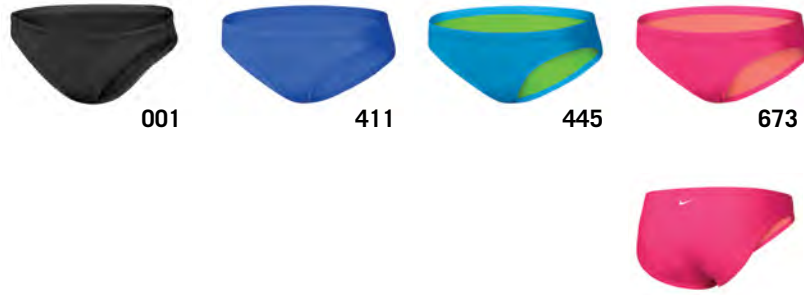

POLY BLEND

82% polyester / 18% spandex
chlorine resistant

SIZES
XS-XL

NEW
NIKE
CORE
SOLIDS

T-BACK SPORT BRA
NESS7062

- 001 black
411 paramount blue
445 chlorine blue

001

411

445

- removable soft cups

POLY BLEND

82% polyester / 18% spandex
chlorine resistant

SIZES
XS-XL

NEW
NIKE
CORE
SOLIDS

BRIEF BOTTOM
NESS7063

- 001 black
411 paramount blue
445 chlorine blue
673 racer pink