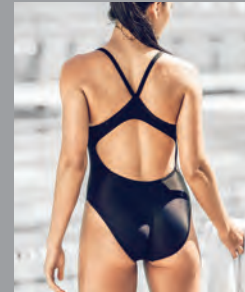

CUT-OUT TANK

- ultra open back
- micro straps for enhanced range of motion
- low neckline
- minimal coverage
- ideal for outdoor practice and race day

MODERN CUT-OUT TANK

- ultra open back
- double micro straps for enhanced range of motion and support
- low neckline
- minimal coverage
- ideal for outdoor practice and race day