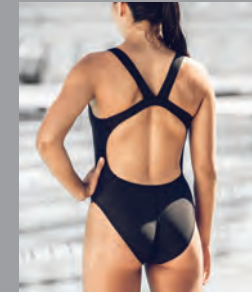

FASTBACK TANK

- conservative back
- wide straps
- high neckline
- more streamlined shape for less drag
- designed to accelerate your training