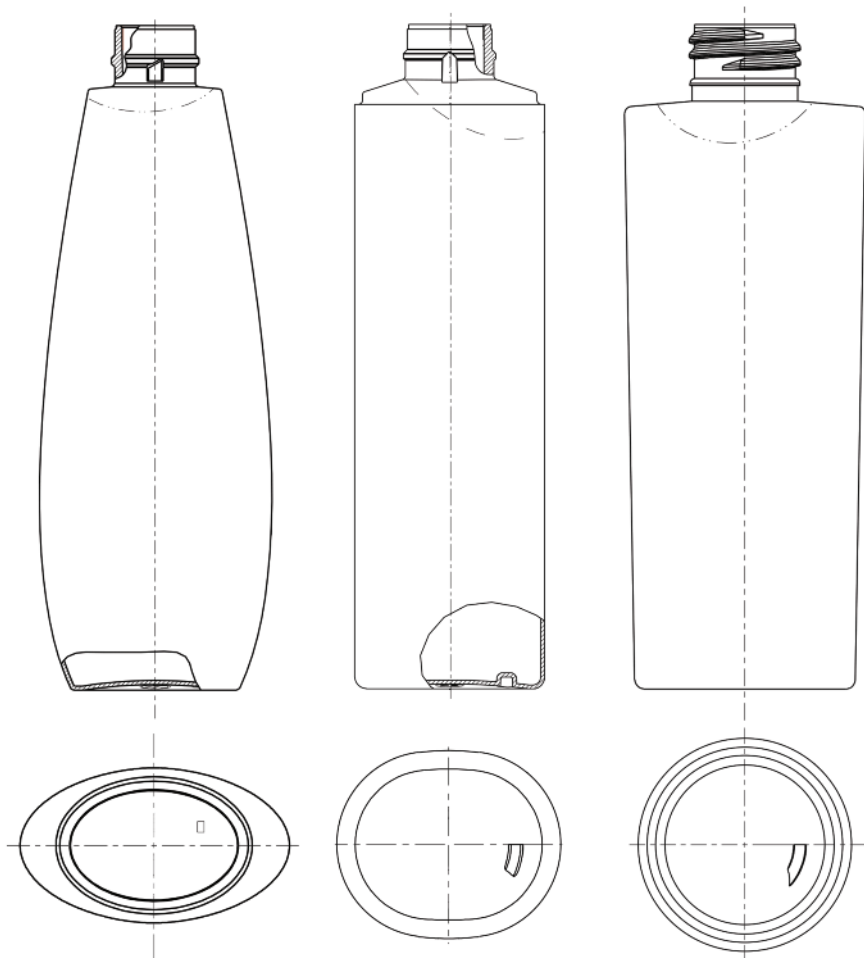

Plastic Bottles 2015 - 2016

INDEX

Plastic Bottles:

30 ml	Page 6
50 ml	Page 7
70 ml	Page 8
100 ml	Page 9
125 ml	Page 11
150 ml	Page 14
200 ml	Page 16
250 ml	Page 22
300 ml	Page 27
400 ml	Page 29
500 ml	Page 31
1000 ml	Page 33
Minisizes	Page 33
Search by Collection	Page 34
Search by Material	Page 35