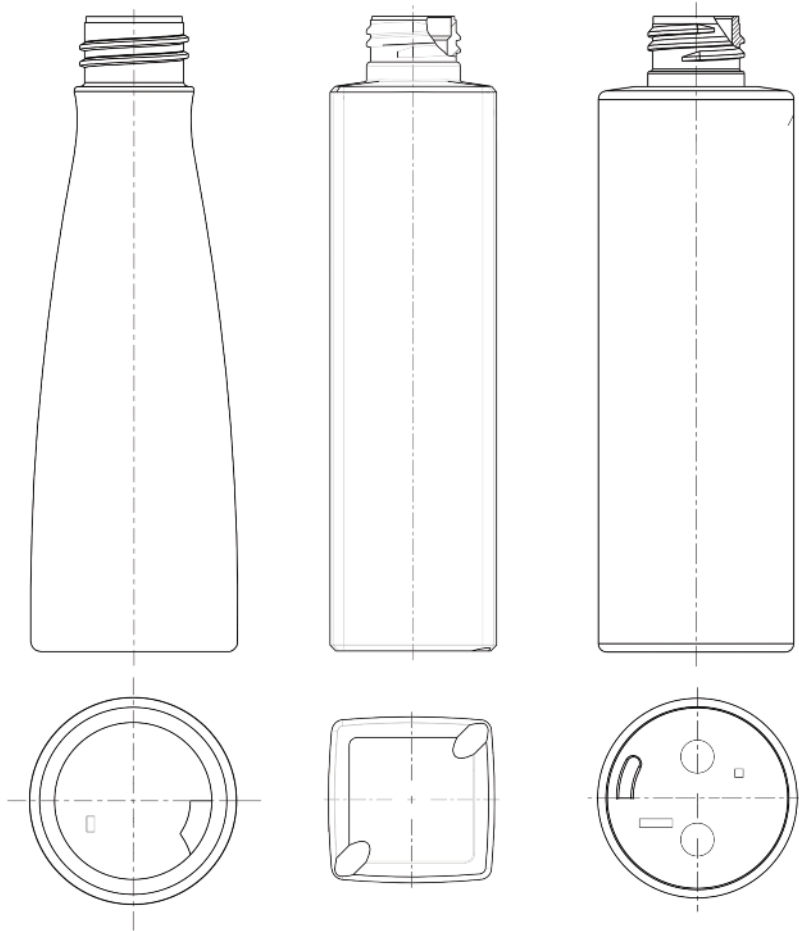

Plastic Bottles 2015 - 2016

INDEX

Plastic Bottles:

30 ml	Page 6
50 ml	Page 7
70 ml	Page 8
100 ml	Page 9
125 ml	Page 11
150 ml	Page 14
200 ml	Page 16
250 ml	Page 22
300 ml	Page 27
400 ml	Page 29
500 ml	Page 31
1000 ml	Page 33
Minisizes	Page 33
Search by Collection	Page 34
Search by Material	Page 35