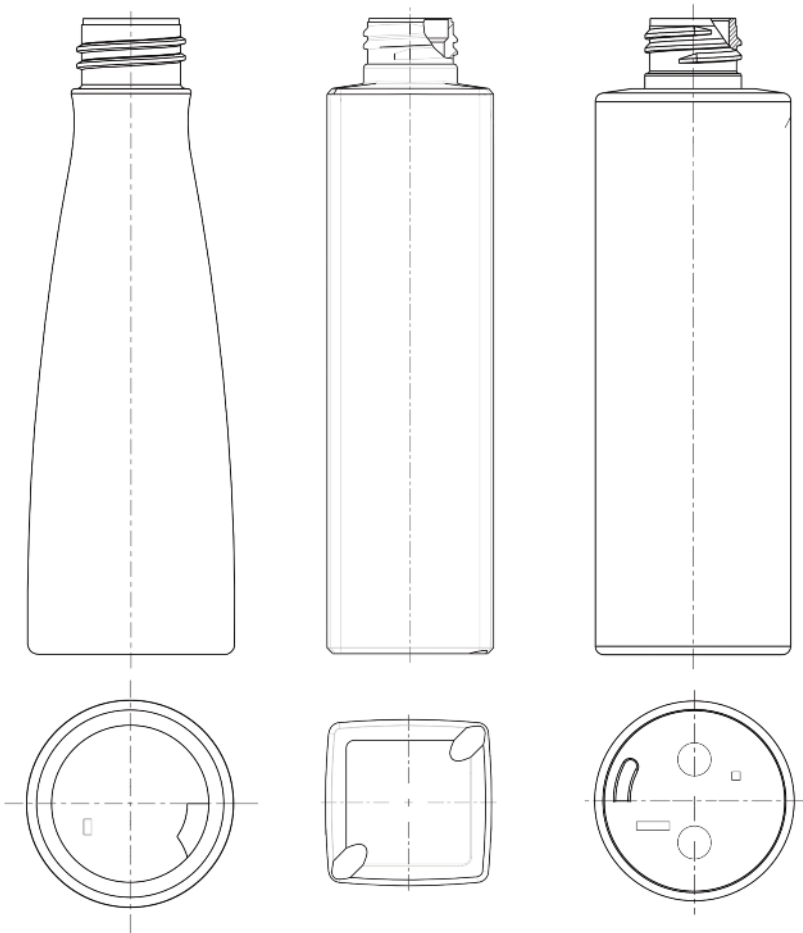

Plastic Bottles 2015 - 2016

INDEX

Plastic Bottles:

30 ml	Page 6
50 ml	Page 7
70 ml	Page 8
100 ml	Page 9
125 ml	Page 11
150 ml	Page 14
200 ml	Page 16
250 ml	Page 22
300 ml	Page 27
400 ml	Page 29
500 ml	Page 31
1000 ml	Page 33
Minisizes	Page 33
Search by Collection	Page 34
Search by Material	Page 35