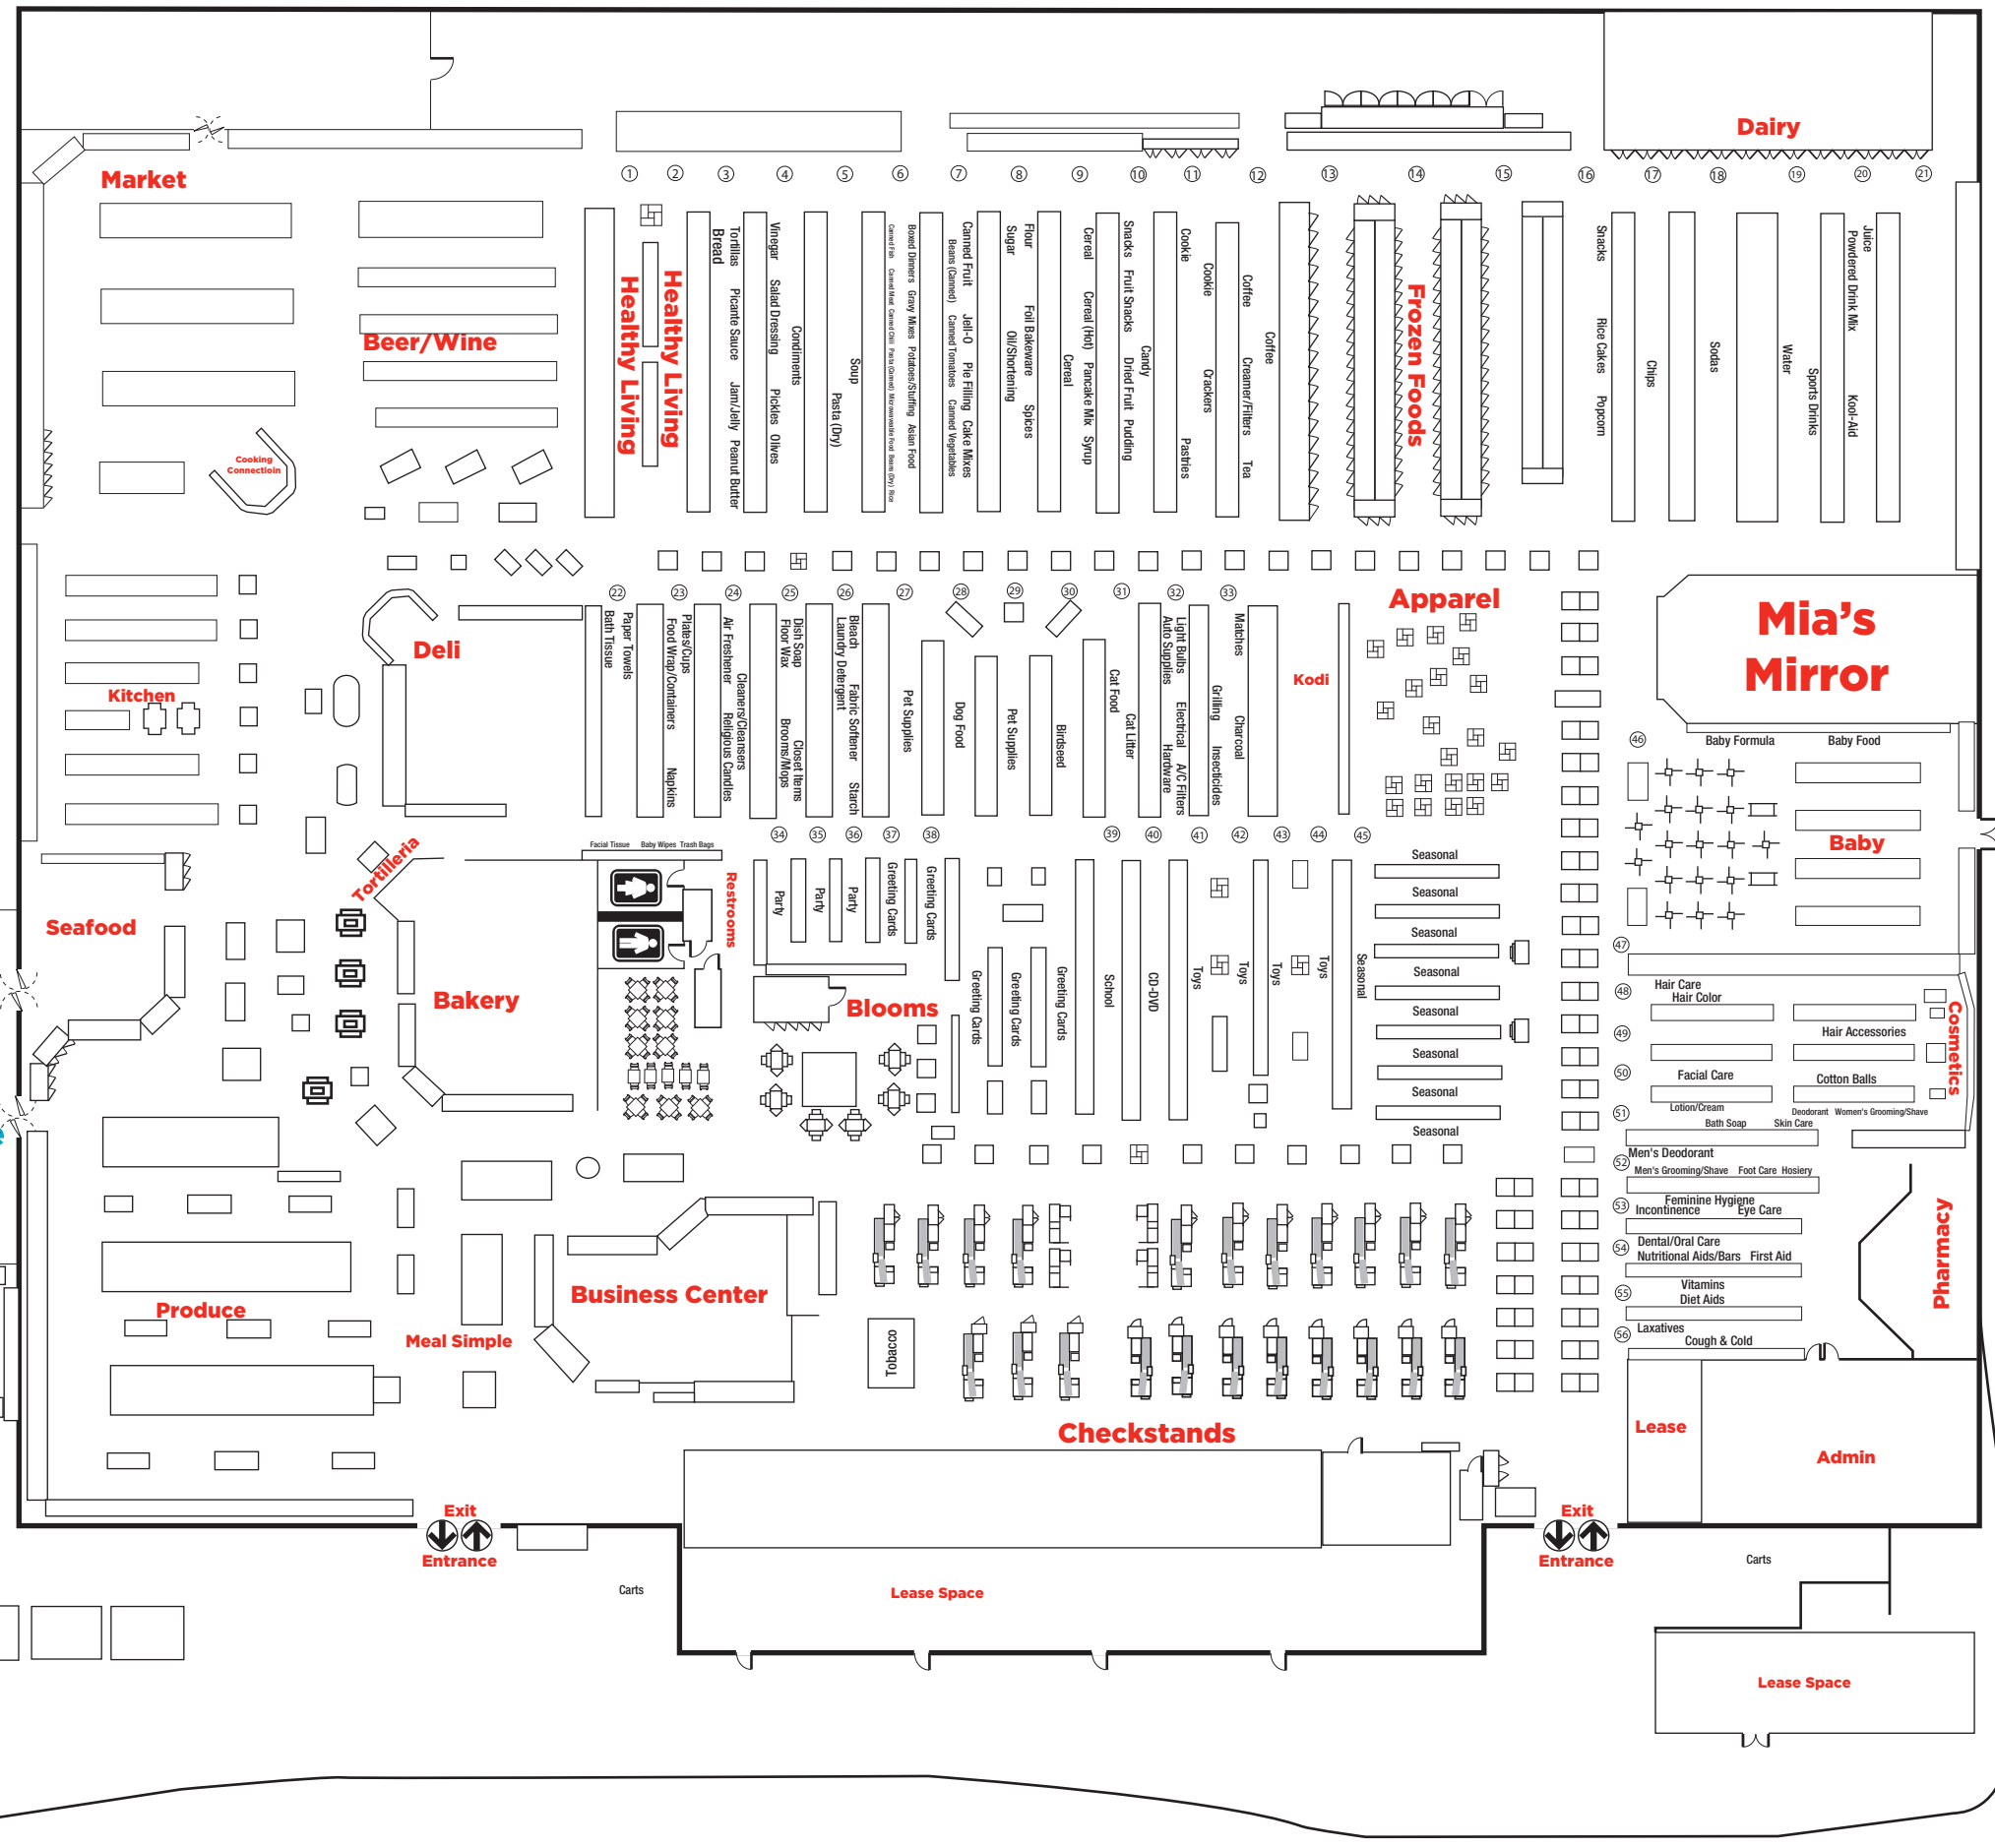

6 AM - 1 AM

WE ACCEPT

curbside

Pharmacy Drive-Through