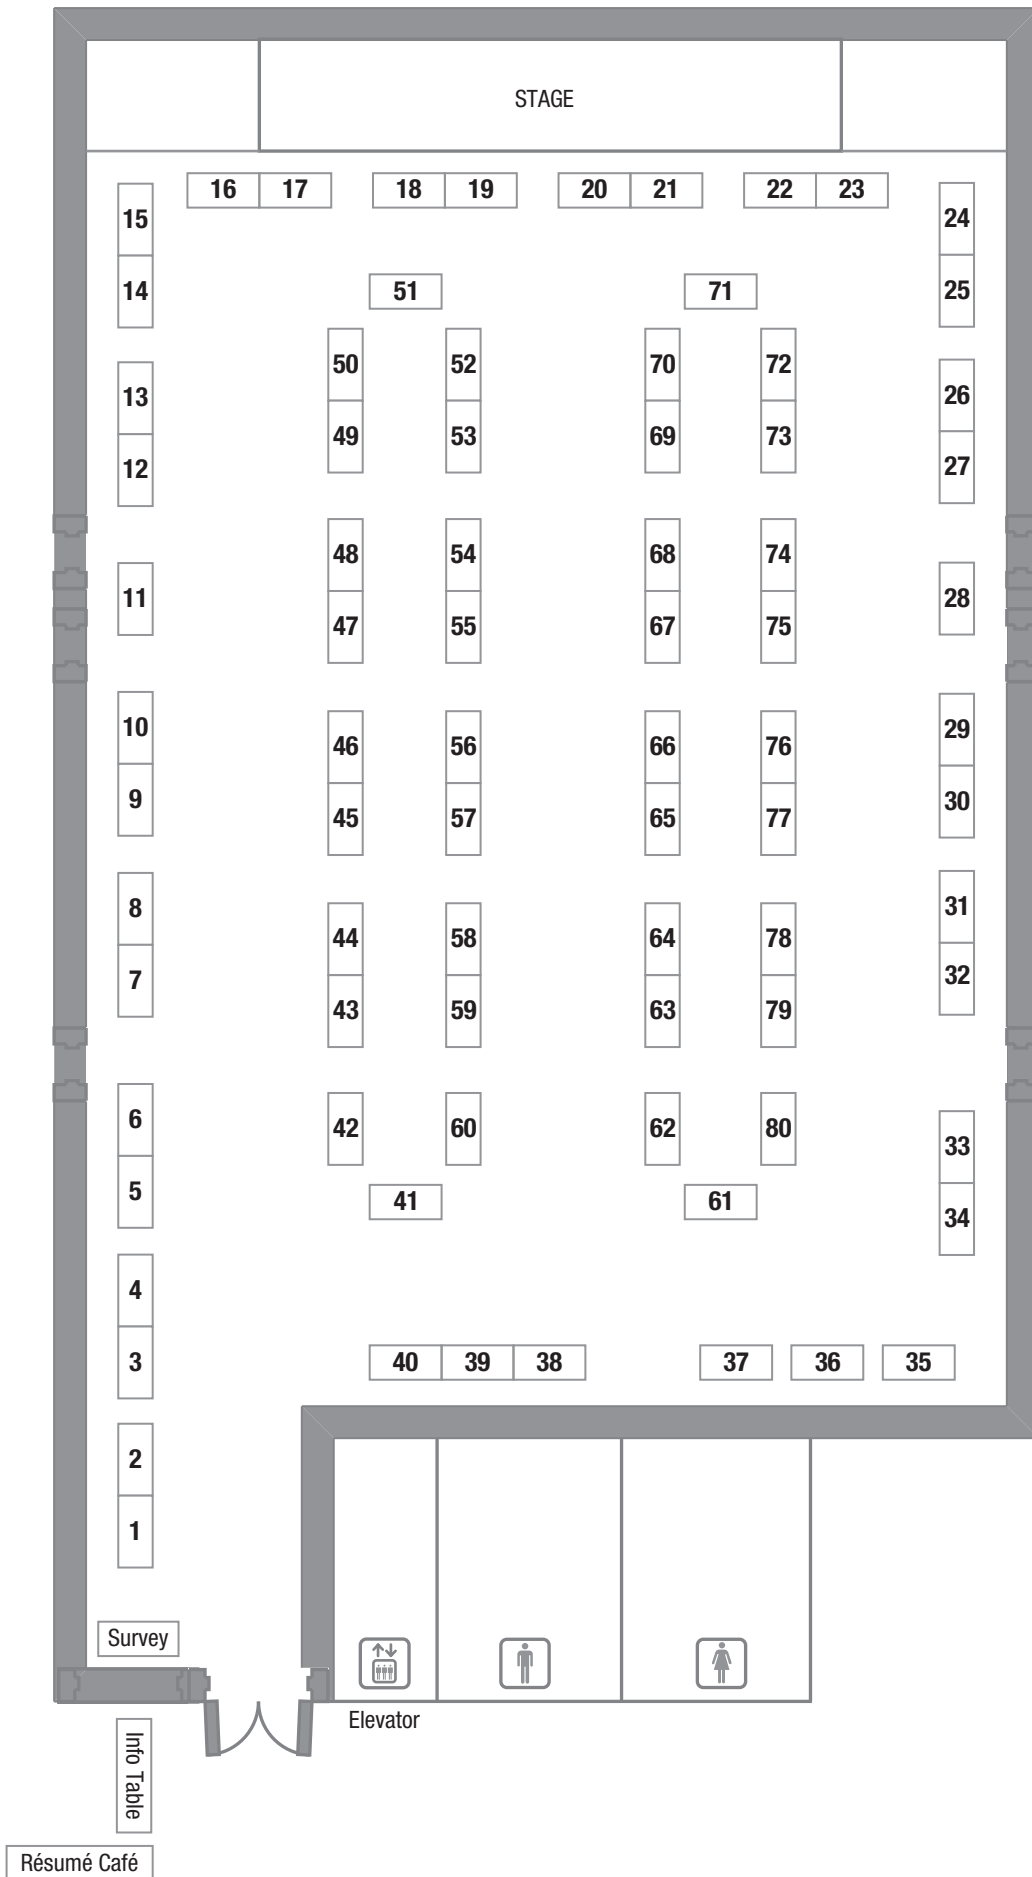

# Campus Center Ballroom Map

MĀNOA  
career center