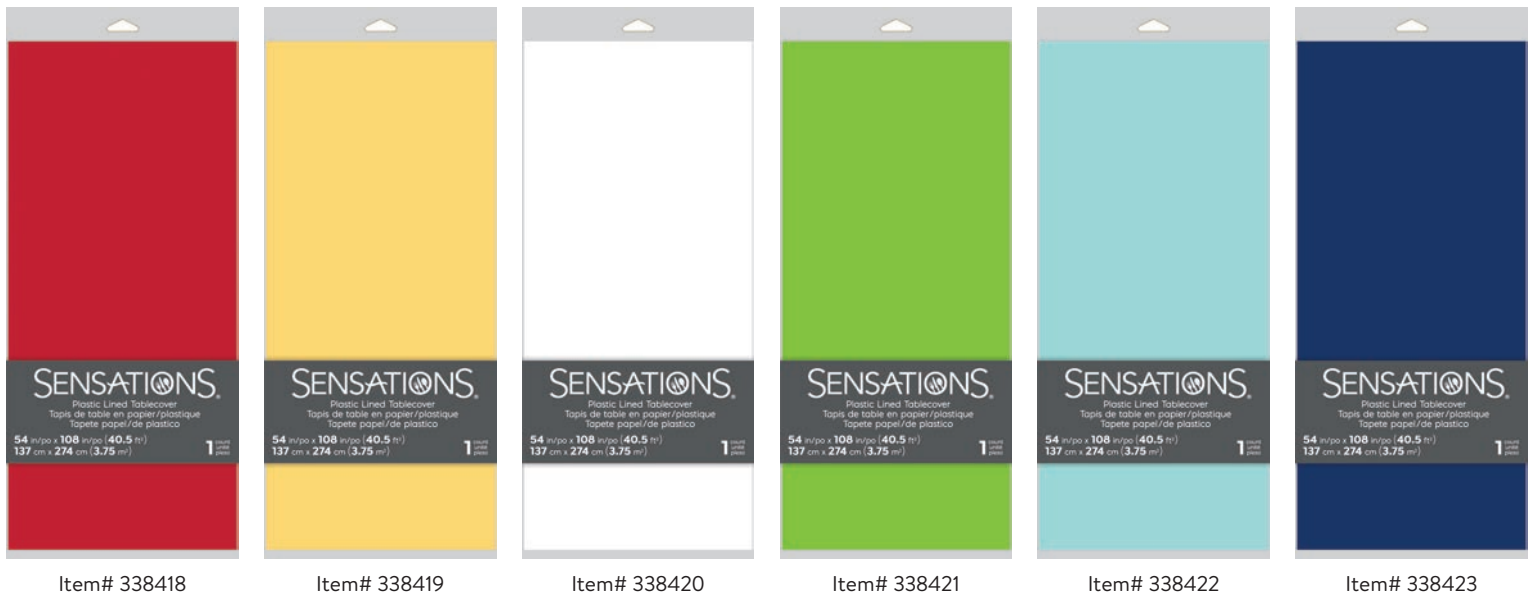

Spring/Summer Tablecover Center Item# 339852

Item#	Description	Qty
338418	TC T/P 10/1ct. 54" x 108" Classic Red	14
338419	TC T/P 10/1ct. 54" x 108" Soft Yellow	14
338420	TC T/P 10/1ct. 54" x 108" White	14
338421	TC T/P 10/1ct. 54" x 108" Fresh Green	14
338422	TC T/P 10/1ct. 54" x 108" Spa Blue	14
338423	TC T/P 10/1ct. 54" x 108" Navy Blue	14
	Total Items:	84

Case UCC: 00092352989065
Case Cube: 5.55
Case Dimensions: 48.5"L x 15.5"W x 12.75"H
Case Weight: 42.64 lbs
Pallet TiHi: 3 x 3
Setup Dimensions: 59.375"H x 15.25"W x 21"D

Item# 338418

Item# 338419

Item# 338420

Item# 338421

Item# 338422

Item# 338423

Order Date:	Ship Date: