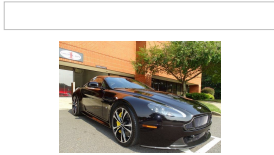

Our Price **$128,900**

Specifications:

Year:	2017
VIN:	SCFEKBCRXHGS02855
Make:	Aston Martin
Stock:	S02855
Model/Trim:	Vantage S
Condition:	Pre-Owned
Body:	Coupe
Exterior:	Onyx Black
Interior:	Black Damson Leather
Mileage:	615
Drivetrain:	Rear Wheel Drive
Economy:	City 10 / Highway 16

$215,336 MSRP! Only 589 miles! $100,000+ off Sticker!!

V12 S. ABSOLUTELY PERFECT! 1- owner, Carfax Certified. Clean Carfax, Clean Title.

2017 Aston Martin Vantage V12 S Coupe Onyx Black Exterior on Black Damson Interior ONLY 589 MILES! Loaded with $23k in factory options!
ORIGINAL WINDOW STICKER LIST: $215,336 FACTORY OPTIONS INCLUDE: Contemporary Package (Originally $4,545) 19 10-Spoke Gloss Black DT Wheels (Originally $3,565) Carbon Fiber Hood Louver (Originally $3,190) Assortment Package (Originally $2,583) Brake Calipers in Yellow Finish (Originally $1,595) Black Window Surrounds (Originally $1,595) Carbon Side Strakes (Originally $1,595) High Line Center Console (Originally $1,020) Headrest Embroidery (Originally $750) Garage Door Opener (Originally $750) Black Mesh (Originally $750) Black Texture Tailpipe Finisher (Originally $570) Black Pedals (Originally $570) V12 Vantage Badge (Originally $295) Leather ECU Pouch (Originally $72) VEHICLE HIGHLIGHTS: 5.9 Liter 12-Cylinder Engine -565 Horsepower- -457 lb/ft of Torque- Rear Wheel Drive 7-Speed Automatic Transmission 19 10-Spoke Gloss Black Wheels Carbon Ceramic Brakes Gloss Black DT Wheels Carbon Fiber Hood Louver Carbon Fiber Side Strakes Rear View Back-Up Camera Rear Parking Distance Sensors Brake Calipers Painted in Yellow Variable Intermittent Windshield Wipers Power Adjustable Heated Exterior Mirrors Xenon Halogen High-Beam Active Adapting Headlights Leather Interior Upholstery w/White Contrast Stitching Power Adjustable Front Leather Wrapped Sport Seats Aston Martin Logo Embroidered on Headrest External Device Bluetooth Connection HD Navigation w/Live Traffic Info Black Piano Luxury Interior Trim Multifunction Display Screen LED Interior Lighting VEHICLE HISTORY: Extremely LOW 589 Miles! Pristine Condition Throughout! Loaded with Thousands in Factory Options! INCLUDES: *Floor Mats* *Owner Manual* *Tire Compressor* *Two Master Keys Valet Key. Please see attached photo of window sticker for specific options. Call for details.

2017 Aston Martin Vantage S

Team One Motorcars - 770-455-0026 - View this car on our website at teamonemotorcars.com/6639198/ebrochure