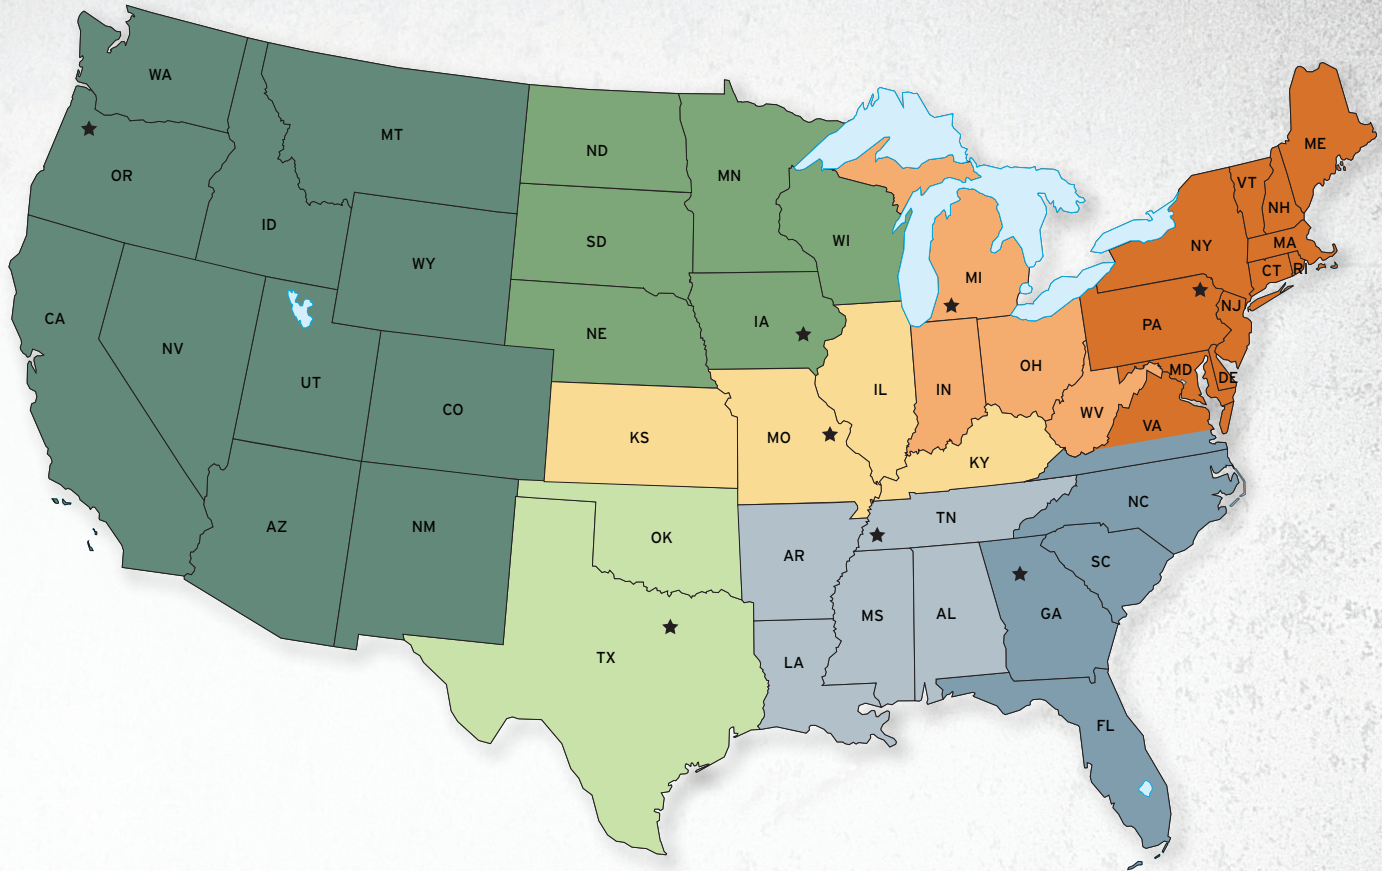

TERRITORY MAP

WEST COAST/ROCKIES
KEVIN LAHART
kevinl@crimsontrace.com
503-816-6711
WILD WEST MARKETING
wildwest-marketing.com
208-939-1073

NORTH
CASEY HAUAN
caseyh@crimsontrace.com
503-341-6885

EAST CENTRAL
MATT FRANK
mattf@crimsontrace.com
503-783-5336

NORTHEAST
LARRY BURLINGAME
larryb@crimsontrace.com
315-440-7800

MIDWEST
DUSTIN GIMMY
dusting@crimsontrace.com
636-448-5929

SOUTH
BILL MISCH
billm@crimsontrace.com
720-630-0347

SOUTHEAST
DAVID LINN
davidl@crimsontrace.com
804-240-0662

SOUTHEAST CENTRAL
TANNER CLARK
tannerclark@crimsontrace.com
423-710-0132