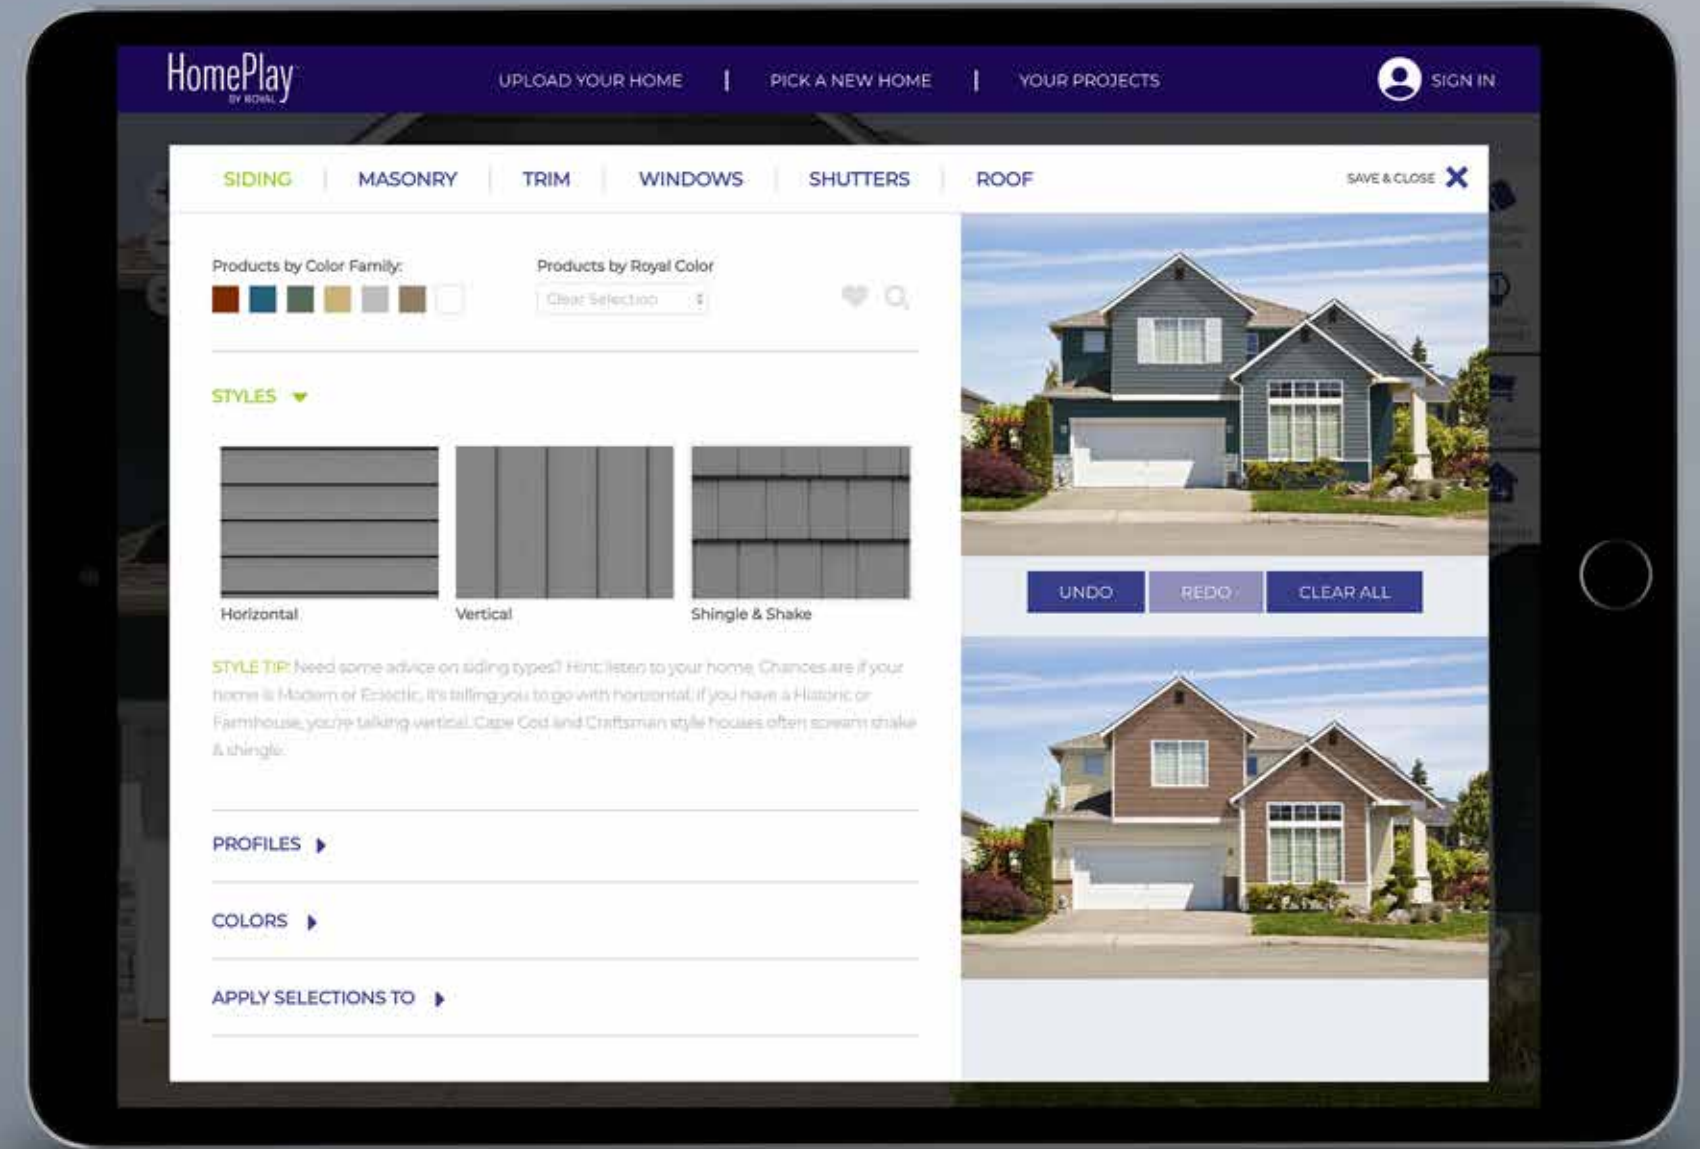

Design Tools and Inspiration

HomePlay™

Design elements often wander around your head before they work their way onto your home. Our HomePlay™ virtual design tool lets you arrange and rearrange colors, textures and looks long before you make a remodeling move. Visit HomePlayByRoyal.com.

LiveAbode™

Home is how we express the most important part of our lives.

So to help you make the most of your investment, and realize any creative statement you wish to make, we created LiveAbode. It's an online design magazine that will fuel you all year long with ideas, tips and inspiration. Visit LiveAbode.com.