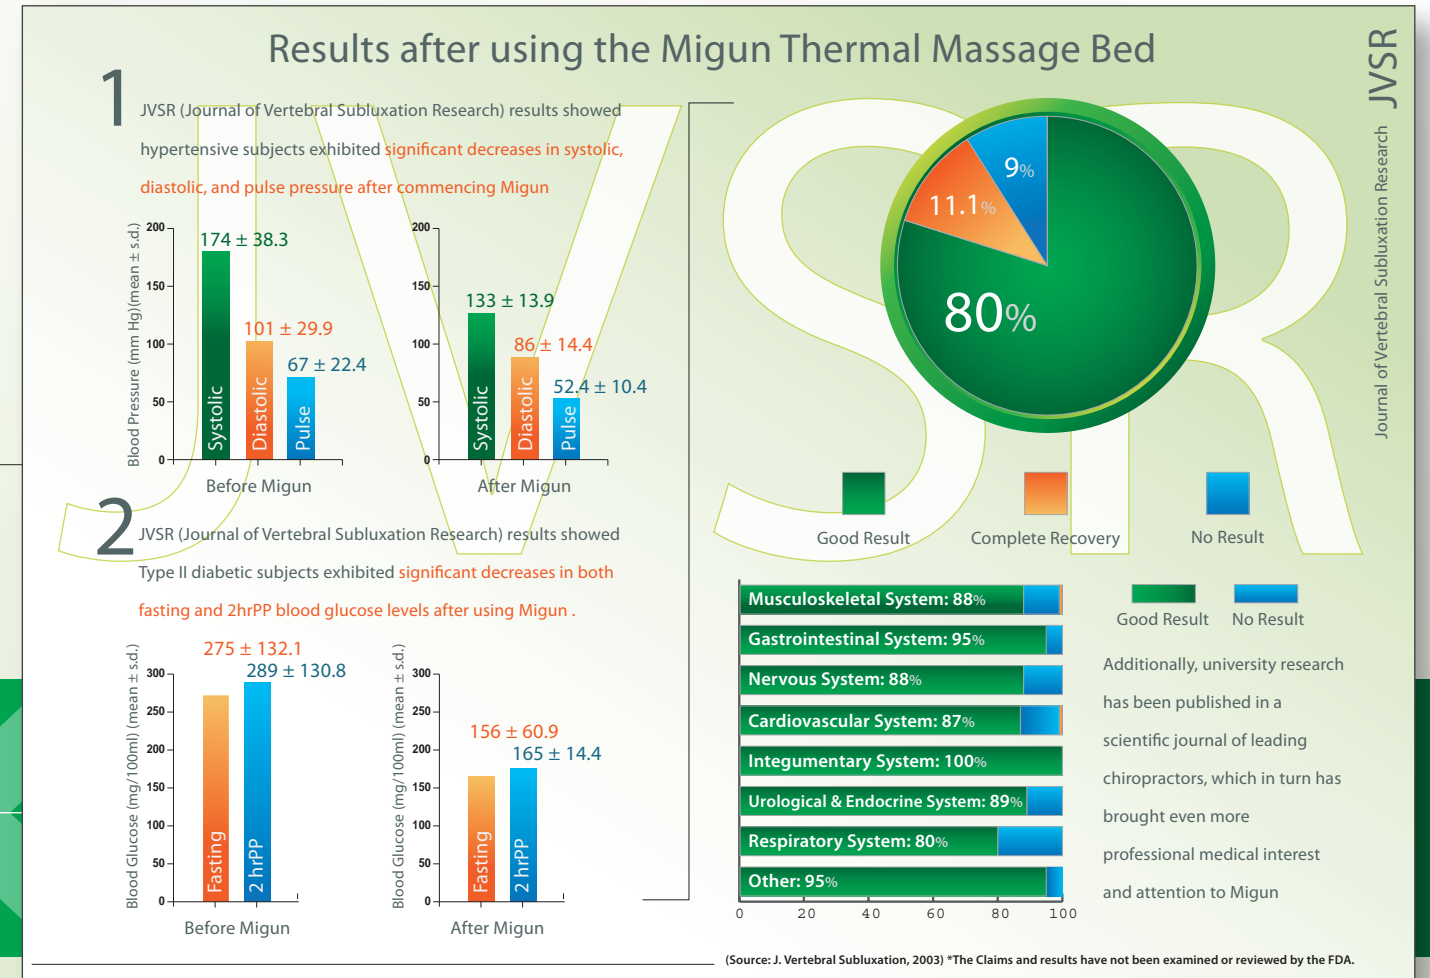

Eastern Medicine

Traditional Eastern medicine has discovered that particular points on the body are connected and correspond to various organs. The majority of these pressure points are located near the spine. Grounded in the principle that good health depends on the proper flow of a vital life energy called Chi (Qi), the stimulation to specific body points recharges life force while returning proper balance.

Heat Therapy

Boosts the performance of tissue cells, encourages muscle relaxation, and relieves discomfort while releasing pollutants using natural Far Infrared Rays.

Massage

Eases chronic pain, speeds up recovery from many sports related injuries, makes muscles more agile, improves concentration, and restores clarity.

Chiropractic Inspired

Restores structural integrity, relieves nerve interference, and helps to gently realign the vertebrae with its internationally patented technology.

It's been clinically researched, tested and proven.

Beautiful Health

Ongoing clinical studies at the *University of California, Irvine*, have established the full range of health benefits created by Migun's unique process. These clinical study results show significant change and positive effects in the overall physical health of users including the musculoskeletal, gastrointestinal, nervous, and cardiovascular systems. There has also been marked improvement in the conditions of Hypertension and Type II Diabetes.