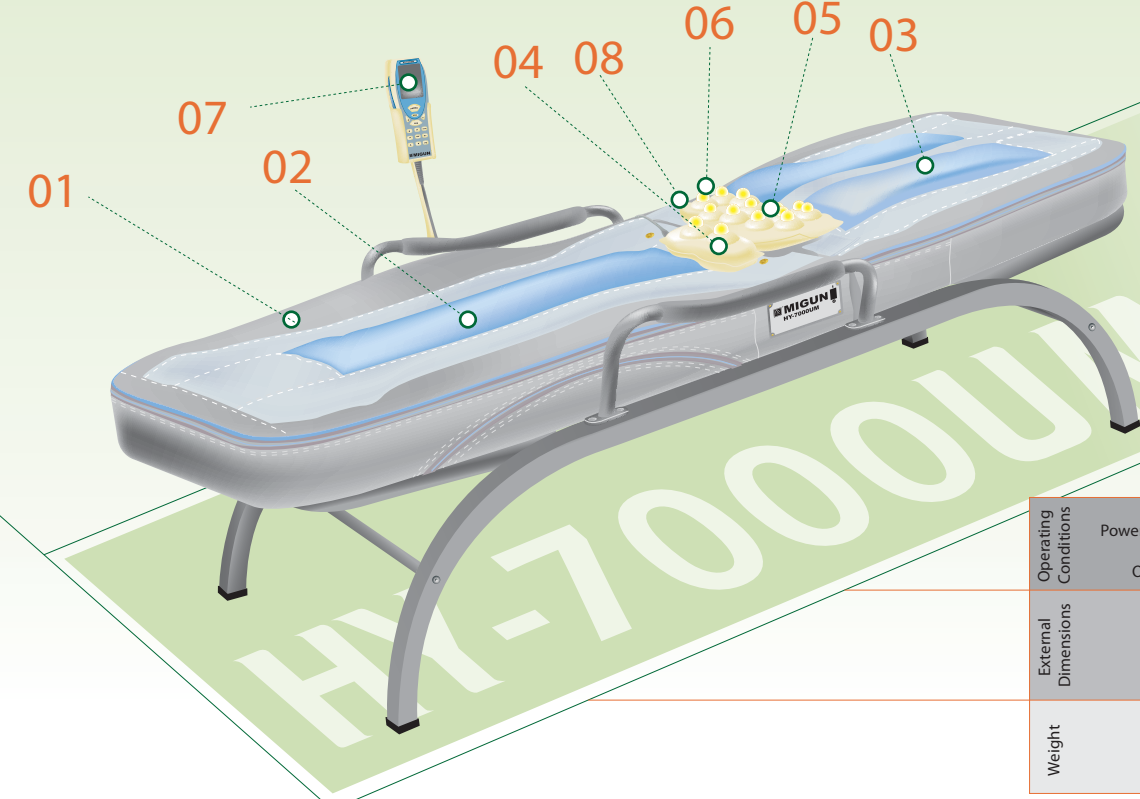

NBC 3 Cleveland, OH

To view these clips and many more please log on to www.migunworld.com

Meet Migun's most popular seller.

HY-7000U

With seven different modes of massage, plus the unlimited possibilities provided from the manual hand held experience, the original HY-7000 gives the whole family "Beautiful Health" and something to truly smile about. **Get Migunized!**

Specs.

Operating Conditions	Supply Voltage: AC 120V Power Consumption: 269 W Max Frequency: 50/60 Hz Operating Temp. 104-140 °F
External Dimensions	Length: 6.56 ft Width: 2.30 ft Height: 0.39 ft
Weight	Total: 149.69 lbs

How the best got even better.

HY-7000UM

With eight different modes of massage, plus the unlimited possibilities provided from the manual hand held experience, Migun's HY-7000UM is the state of the art massage bed with cutting edge technology and a sleek new look. **Get Migunized!**

Specs.

Operating Conditions	Supply Voltage: AC 120V Power Consumption: 269 W Max Frequency: 50/60 Hz Operating Temp. 104-140 °F
External Dimensions	Length: 6.56 ft Width: 2.30 ft Height: 1.81 ft
Weight	Main Body: 63.93 lbs Lower Body: 40.12 lbs Frame: 45.64 lbs Total: 165 lbs