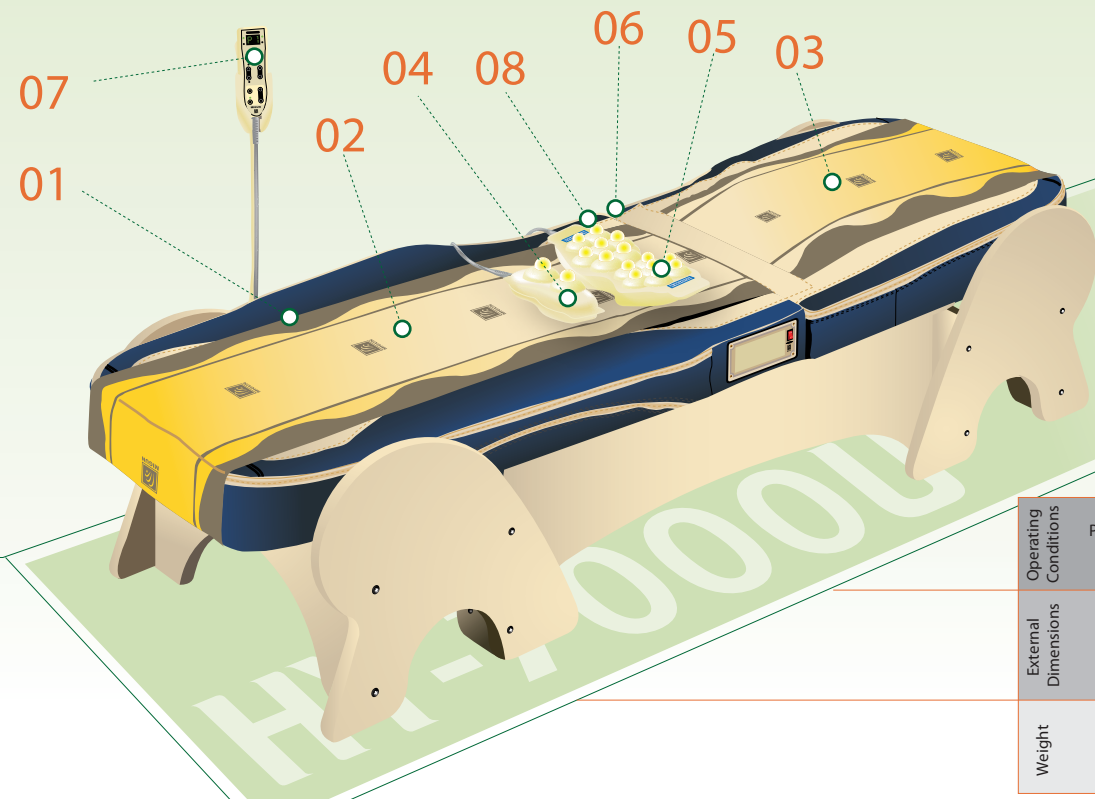

NBC 3 Cleveland, OH

To view these clips and many more please log on to www.migunworld.com

Meet Migun's most popular seller.

HY-7000U

With seven different modes of massage, plus the unlimited possibilities provided from the manual hand held experience, the original HY-7000 gives the whole family "Beautiful Health" and something to truly smile about. **Get Migunized!**

Specs.

Operating Conditions	Supply Voltage: AC 120V Power Consumption: 269 W Max Frequency: 50/60 Hz Operating Temp. 104-140 °F
External Dimensions	Length: 6.56 ft Width: 2.30 ft Height: 0.39 ft
Weight	Total: 149.69 lbs