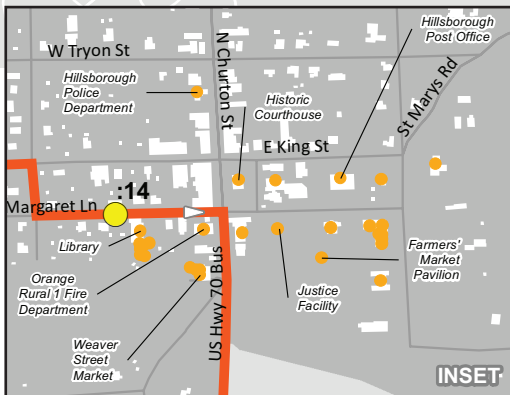

Hillsborough Circulator Route

12/2017