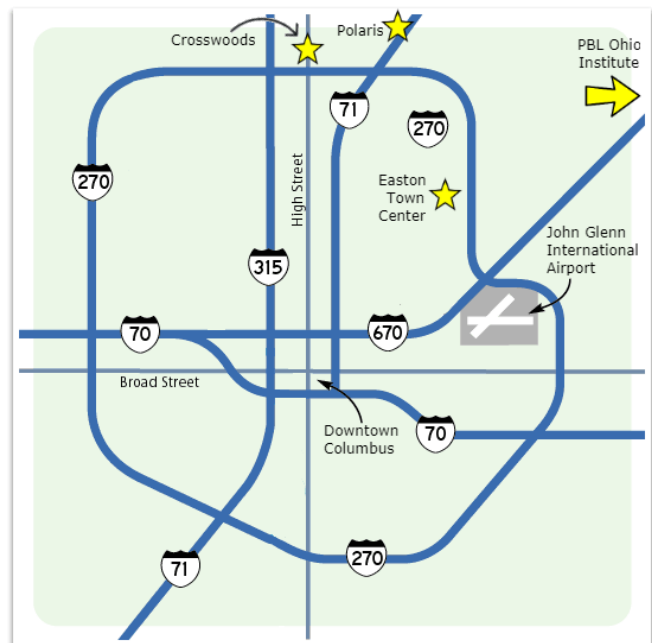

PBL Ohio Institute | July 24-26, 2019

Pre-Conference: July 23, 2019

BUCK INSTITUTE FOR EDUCATION

Central Ohio Hotel Options

Thank you for your interest in the 2019 PBL Ohio Institute. We have provided hotel options located in different areas of Central Ohio. If you would like a hotel close to the Institute, we recommend New Albany. Easton Town Center will offer the most hotel, restaurant, shopping and entertainment options.

HOST HOTEL

[Courtyard Marriott New Albany](#) has provided a block of hotel rooms at a discounted nightly rate of \$159-169. The Courtyard Marriott is located 1.6 miles from the PBL Ohio Institute.

[Click here](#) for the discounted rate. Book today—these rooms won't last long.

NEW ALBANY

The PBL Ohio Institute is held in [New Albany](#) (a small, quiet, affluent suburb in northeast Central Ohio), which offers two hotel options. Both hotels are located approximately 1.5 miles from the conference and 10 miles/14 minutes from Easton. [View driving directions.](#)

[Courtyard Marriott Columbus New Albany](#)

[Hampton Inn & Suites New Albany Columbus](#)

EASTON TOWN CENTER

The [Easton Town Center](#) area will offer the most hotel, restaurant, shopping and entertainment options. Easton is located 8 miles/14 minutes from the conference. [View driving directions.](#)