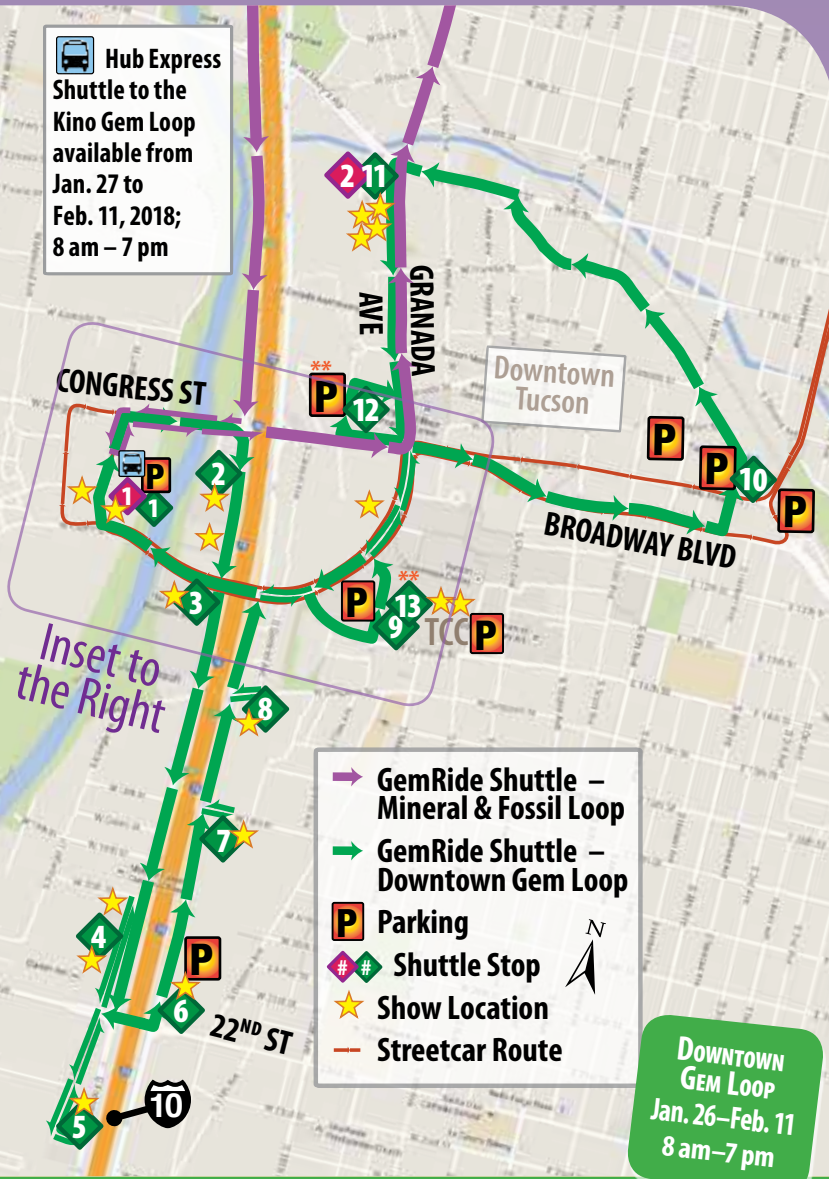

## Route Map with Stops and Show Listings

Free • Convenient • Easy

Hub Express Shuttle to the Kino Gem Loop available from Jan. 27 to Feb. 11, 2018; 8 am – 7 pm

- GemRide Shuttle – Mineral & Fossil Loop
- GemRide Shuttle – Downtown Gem Loop
- Parking
- Shuttle Stop
- Show Location
- Streetcar Route

Stop	18 Shows Served /Parking	Location	Type*
	<b>Downtown West Shuttle/Parking Hub</b>	<b>Downtown at 201 S. Linda Ave.</b>	<b>Pkg</b>
1	African Art Village Native American Village	301 S. Linda Ave. 267 S. Ave. del Convento	B P
2	GIGM Show Globex Gem and Mineral Show/ Desert Inn Rapa River Gem & Mineral Show	Desert Inn, 222 S. Freeway Ave. 292 S. Freeway Ave.	B B
3	Pueblo Gem & Mineral Show	Riverpark Inn, 777 W. Cushing St. (South Frontage Rd.)	B
	GIGM Show – Quality Inn Gem & Mineral Show	Quality Inn, 750 W. Starr Pass Blvd.	B
4	GIGM Show – Howard Johnson Gem and Mineral Show	Howard Johnson Inn, 1010 S. Freeway Rd.	B
5	Tucson Showplace	1530 S. Freeway Ave.	B