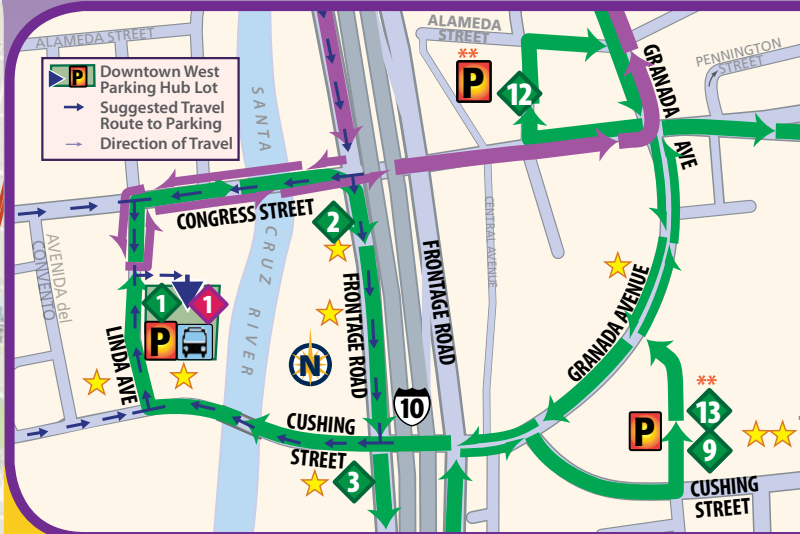

## Route Map with Stops and Show Listings

Free • Convenient • Easy

Hub Express Shuttle to the Kino Gem Loop available from Jan. 27 to Feb. 11, 2018; 8 am – 7 pm

- GemRide Shuttle – Mineral & Fossil Loop
- GemRide Shuttle – Downtown Gem Loop
- Parking
- Shuttle Stop
- Show Location
- Streetcar Route

Stop	18 Shows Served /Parking	Location	Type*
	<b>Downtown West Shuttle/Parking Hub</b>	<b>Downtown at 201 S. Linda Ave.</b>	<b>Pkg</b>
1	African Art Village Native American Village	301 S. Linda Ave. 267 S. Ave. del Convento	B P
2	GIGM Show Globex Gem and Mineral Show/ Desert Inn Rapa River Gem & Mineral Show	Desert Inn, 222 S. Freeway Ave. 292 S. Freeway Ave.	B B
3	Pueblo Gem & Mineral Show	Riverpark Inn, 777 W. Cushing St. (South Frontage Rd.)	B
	GIGM Show – Quality Inn Gem & Mineral Show	Quality Inn, 750 W. Starr Pass Blvd.	B
4	GIGM Show – Howard Johnson Gem and Mineral Show	Howard Johnson Inn, 1010 S. Freeway Rd.	B
5	Tucson Showplace	1530 S. Freeway Ave.	B