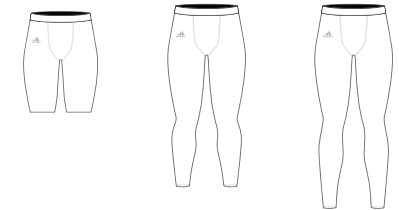

OPTION PRICING:

ALTERATIONS

Per +2" increased inseam increment

MSRP: \$6

OTHER

Sublimated nameplates (Blank)

MSRP: \$10

Sublimated player names direct to garment

MSRP: \$10

Sublimated nameplates (w/player names) sewn on or loose MSRP: \$16

BOTTOM

SHORT TIGHT - AD01601M

SIZES: S-5XL MSRP: \$50

3/4 TIGHT - AD01605M

SIZES: S-5XL MSRP: \$70

LONG TIGHT - AD01606M

SIZES: S-XL MSRP: \$75

SIZES: 3XL-5XL MSRP: \$86

- Constructed of 14 cloth
- Fully Sublimated
- AD01601M - Inseam: 9" Size L
- AD01605M - Inseam: 20" Size L
- AD01606M - Inseam: 27" Size L

adidas | custom

BOTTOM CUT OPTIONS:

SHORT TIGHT 3/4 TIGHT LONG TIGHT

BOTTOM CUSTOM OPTIONS:

- Sublimated graphic pattern option color
- adidas sport graphic color
- Team logo
- Body color

GO TO UNIFORMS.ADICUSTOM.COM TO CREATE YOUR LOOK