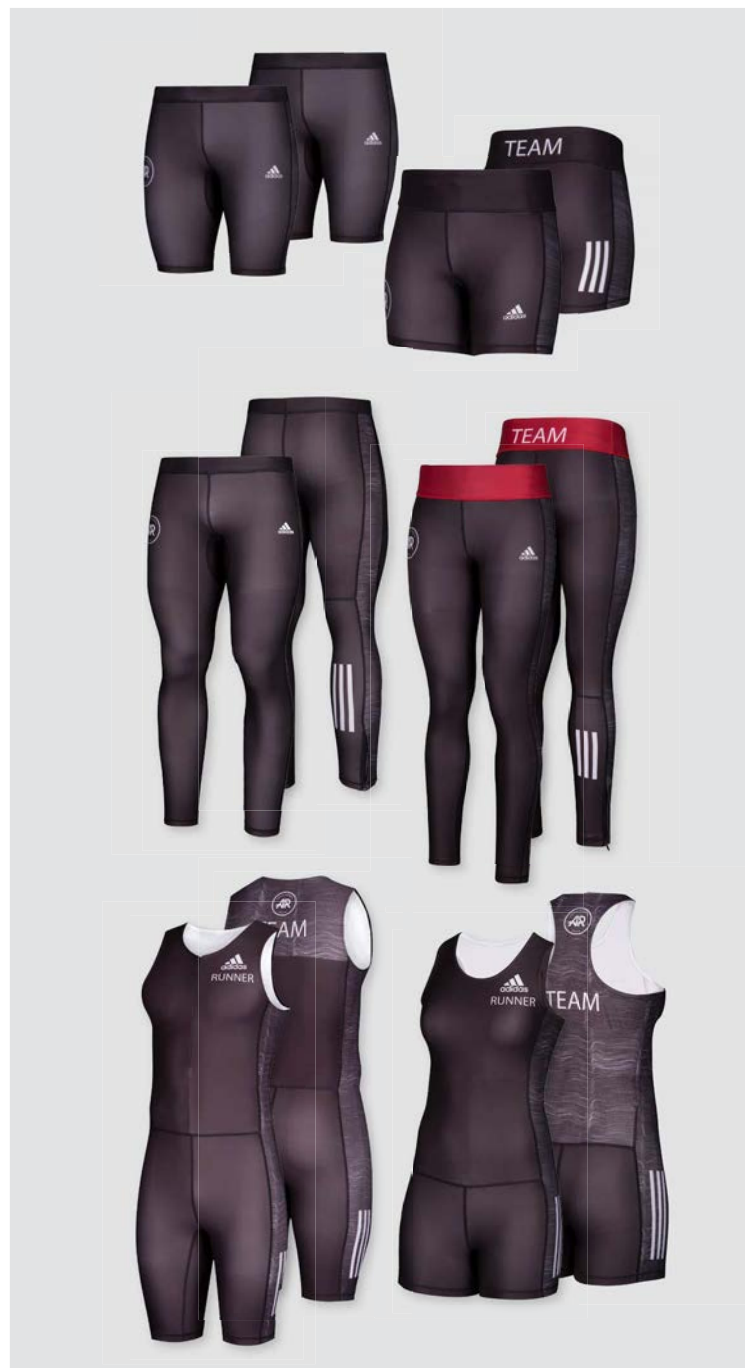

SHORT TIGHT NEW

M ARTICLE # **CY6283** MSRP: **$50**

M SIZES: **XS-4XL**

W ARTICLE # **CY6272** MSRP: **$50**

W SIZES: **2XS-2XL**

LONG TIGHT NEW

M ARTICLE # **CY6282** MSRP: **$80**

M SIZES: **XS-4XL**

W ARTICLE # **CY6271** MSRP: **$80**

W SIZES: **2XS-2XL**

SPRINT SUIT NEW

M ARTICLE # **CY6281** MSRP: **$120**

M SIZES: **XS-4XL**

W ARTICLE # **CY6270** MSRP: **$120**

W SIZES: **2XS-2XL**

AVAILABLE: **12/1/18**

AVAILABLE UNTIL: **11/30/21**

CUSTOMIZE YOUR LOOK
ONLINE AT MITEAM.COM

COLOR OPTIONS:

WHITE (001A)
POWER RED (31F0)
BLACK (095A)
COLLEGIATE ROYAL (55F0)
COLLEGIATE NAVY (54F0)
DARK GREEN (A0QE)
MAROON (48F0)
COLLEGIATE BURGUNDY (ADRP)
COLLEGIATE PURPLE (43F0)
COLLEGIATE ORANGE (34F0)
VICTORY RED
CLEAR ONIX
ONIX (A79H)
COLLEGIATE GOLD (06F0)
SAND (04F0)*
SHOCK PINK
LIGHT BLUE (57F0)
COLLEGIATE AQUA
YELLOW (003A)
GREEN
COFFEE

*ONLY AVAILABLE FOR STRIPES AND ADIDAS LOGO

CUSTOMIZATION OPTIONS:

SHORT TIGHT:	LONG TIGHT:
1. adidas logo color	1. adidas logo color
2. Base color	2. Base color
3. Pattern color	3. Pattern color
4. 3-Stripe color	4. 3-Stripe color
5. Team wordmark	5. Team wordmark
6. Team logo	6. Team logo