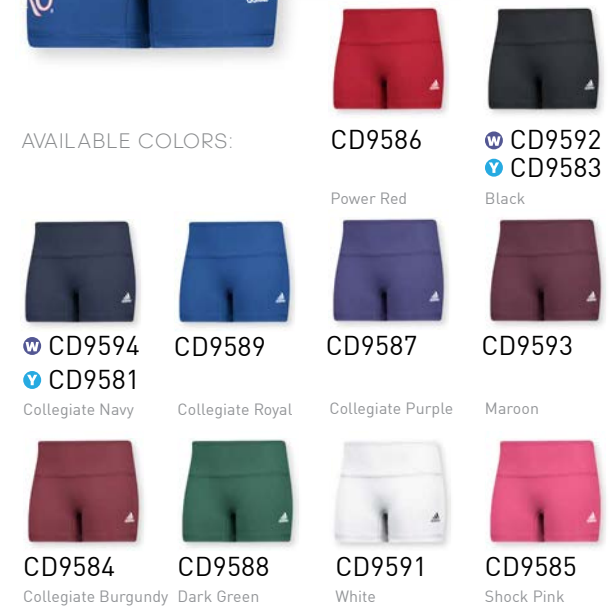

AVAILABLE COLORS: