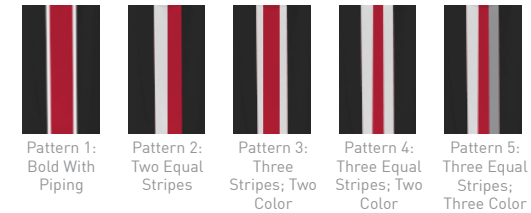

*ONLY AVAILABLE FOR STRIPES AND ADIDAS LOGO

CUSTOMIZATION OPTIONS:

SHORT TIGHT:	LONG TIGHT:
1. adidas logo color	1. adidas logo color
2. Base color	2. Base color
3. Pattern color	3. Pattern color
4. 3-Stripe color	4. 3-Stripe color
5. Team wordmark	5. Team wordmark
6. Team logo	6. Team logo

JERSEY CUSTOM OPTIONS:

- adidas logo color
- Team logo
- Body color
- Team name or wordmark
- Side panel
- Side panel stripe option

BOTTOM

SPLIT SHORT - ADØ16Ø3M

SIZES: **S-5XL** MSRP: **\$60**

- Constructed of 10 cloth
- Includes liner
- Fully Sublimated
- Inseam: 3" Size L

CLIMALITE adidas | custom

BOTTOM CUT OPTIONS:

SPLIT SHORT

BOTTOM CUSTOM OPTIONS:

- Primary color
- adidas logo color
- Team graphic
- Side panel
- Side panel stripe option

SIDE PANEL STRIPE OPTIONS:

OPTION PRICING: