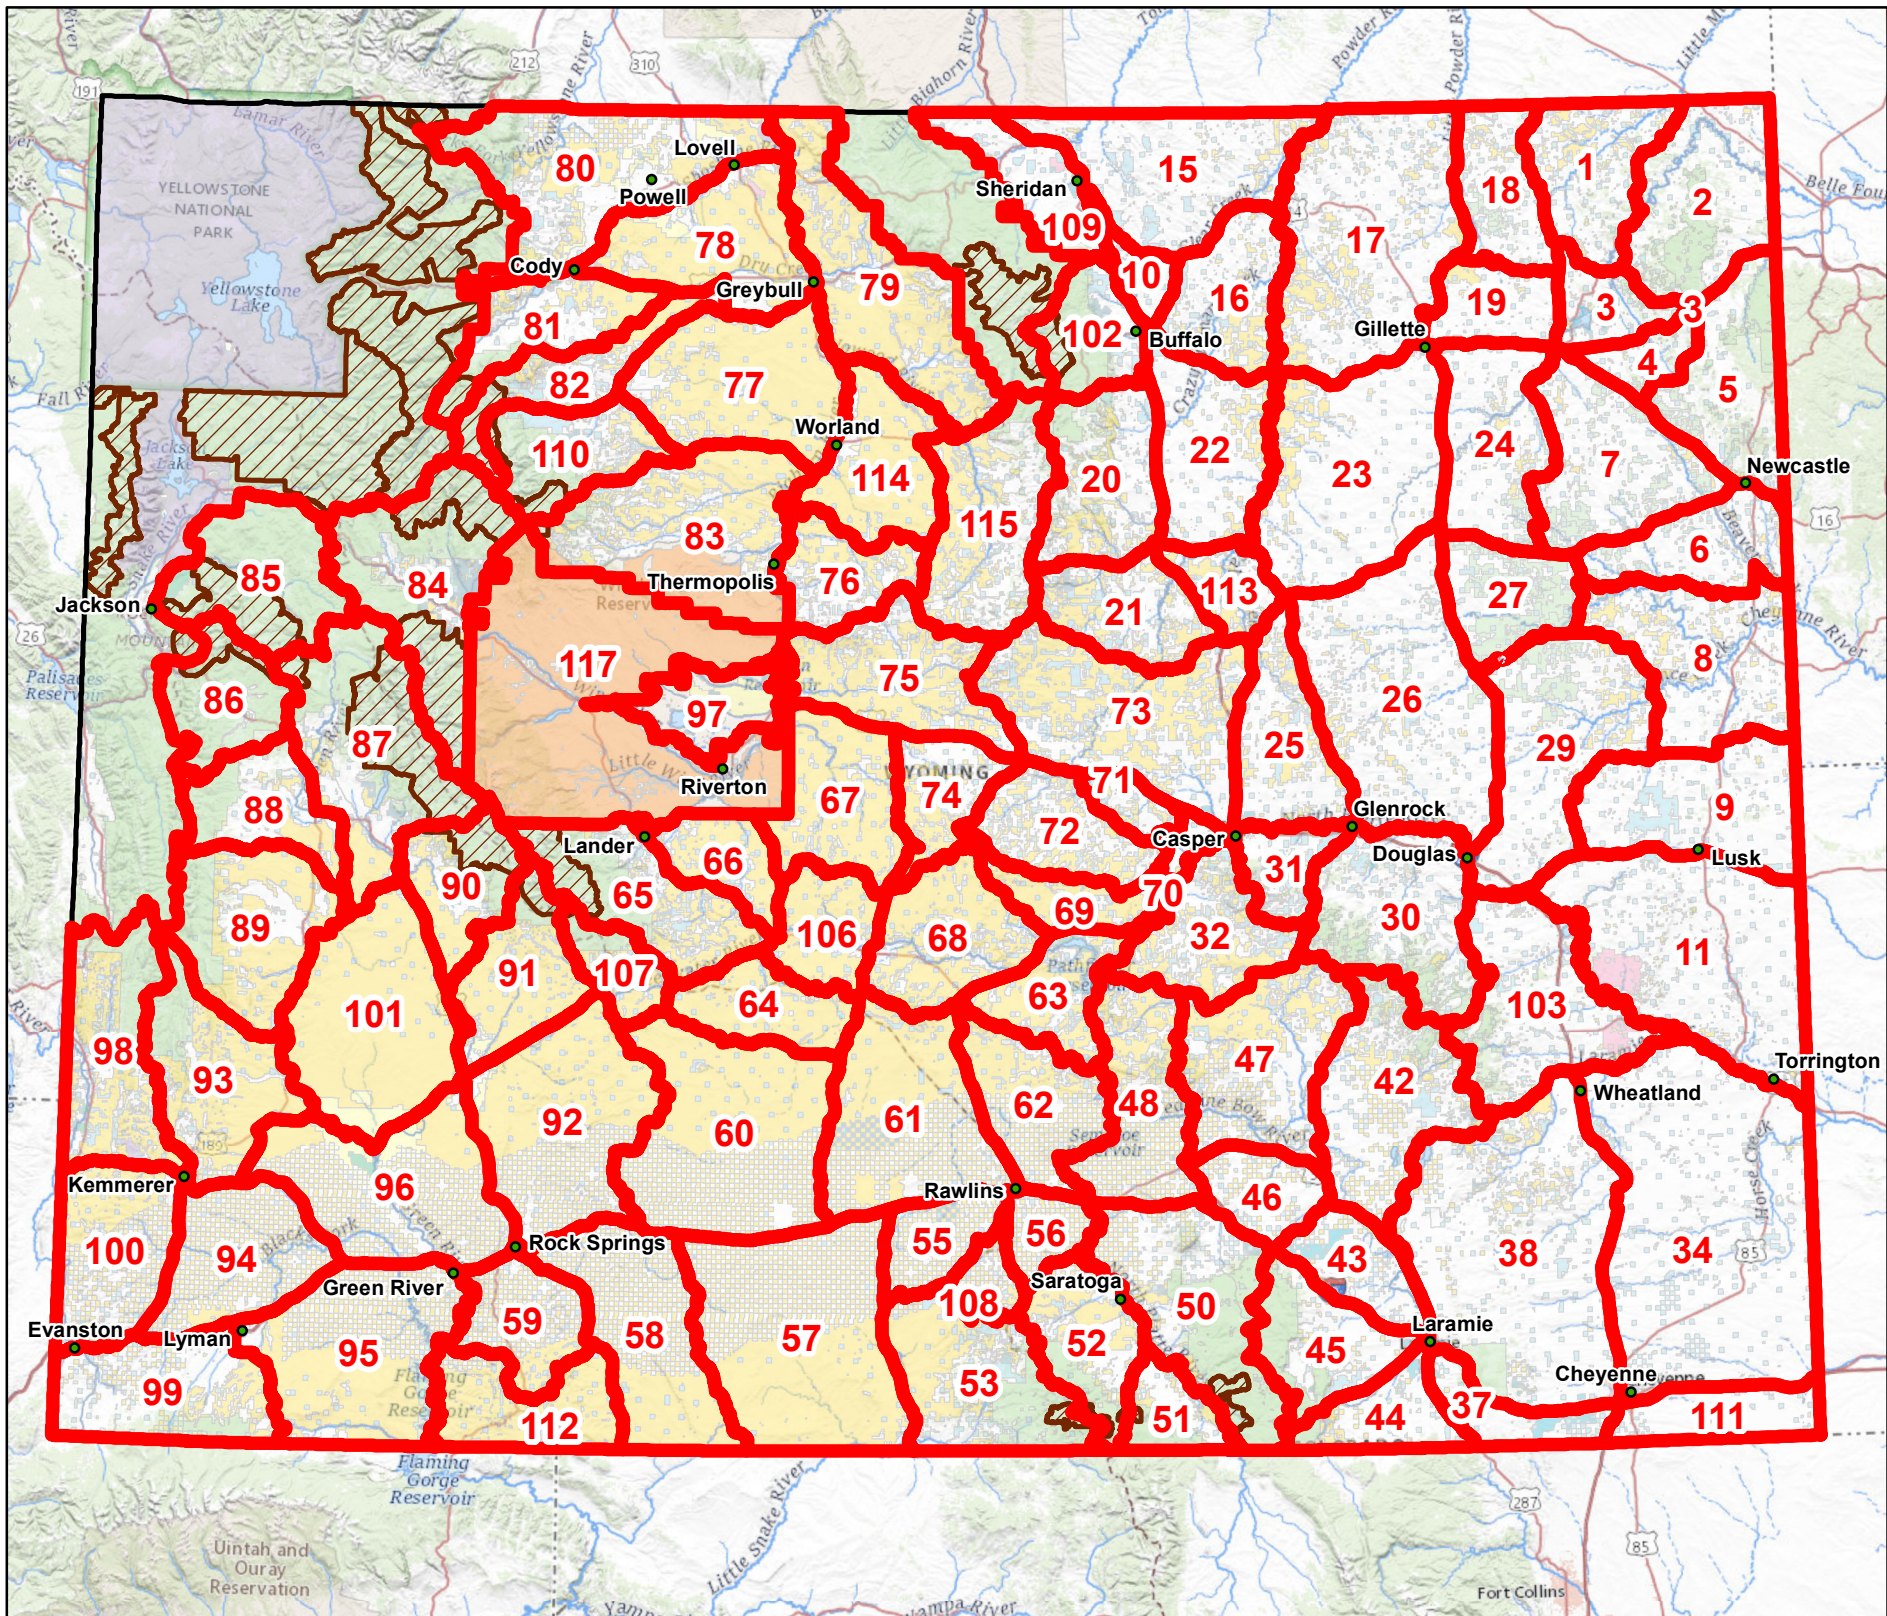

Antelope Hunt Areas 2021

- Antelope Hunt Areas
- Wilderness Area
- State
- BLM
- BIA
- Forest Service
- Fish & Wildlife Service
- National Park Service
- DOD
- Bureau of Reclamation
- WY Game & Fish Dept.
- Local Government
- Other Federal
- Private

Date: 5/1/2021

Wyoming Game and Fish Department

** Wilderness Areas require nonresidents to utilize a hunting guide.

** This map is for visual use, assistance, and general location only, does not represent a survey, and is not to be used for legal conveyance. Area Boundaries are approximate and can change.