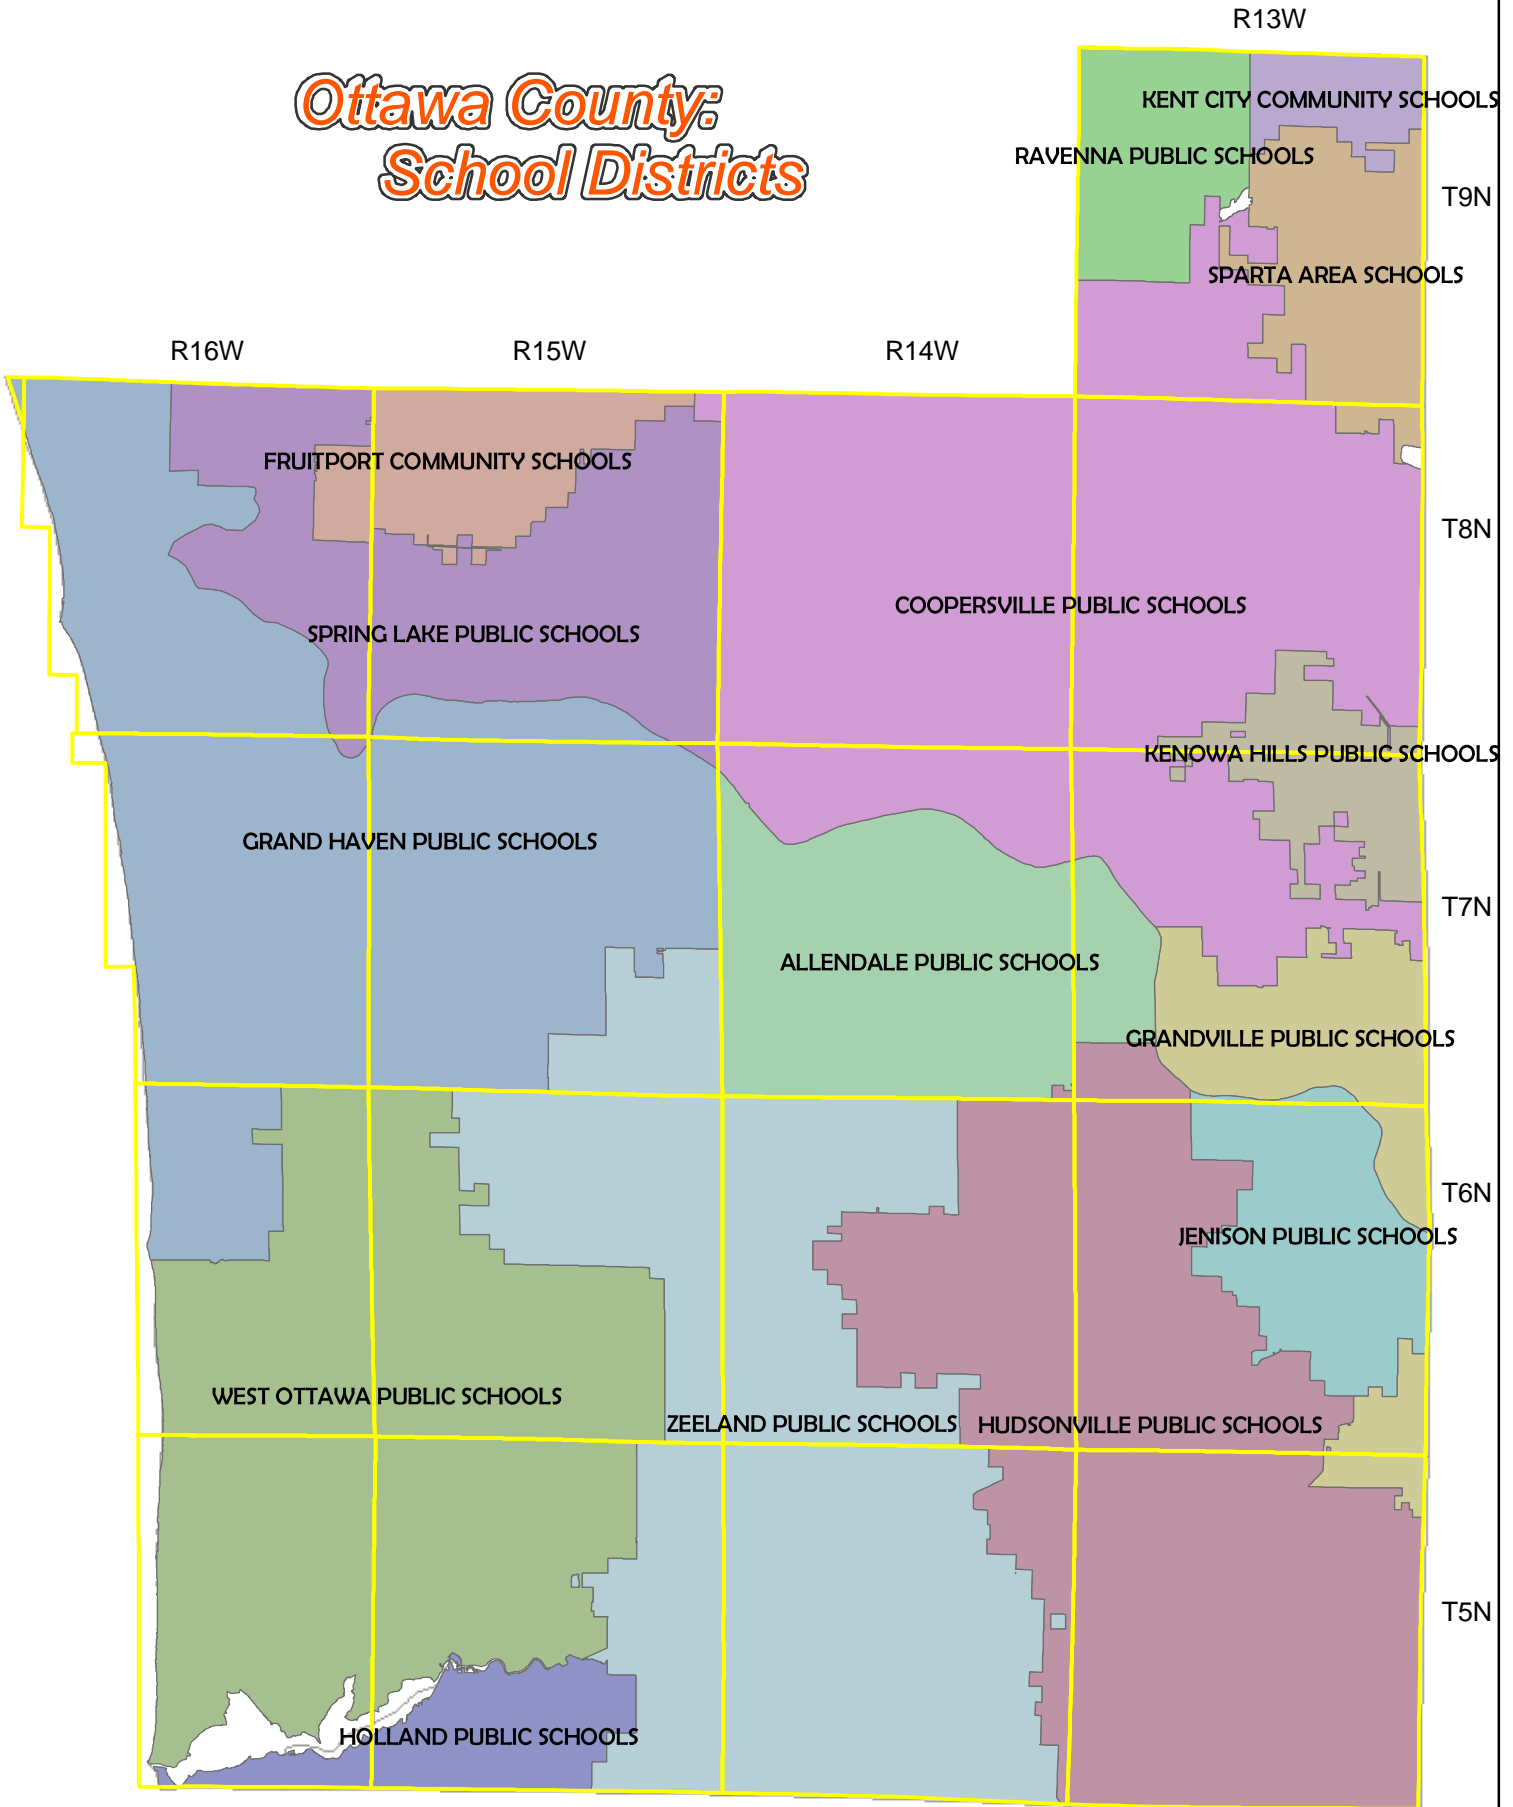

Ottawa County School Districts

Legend

Town and Range