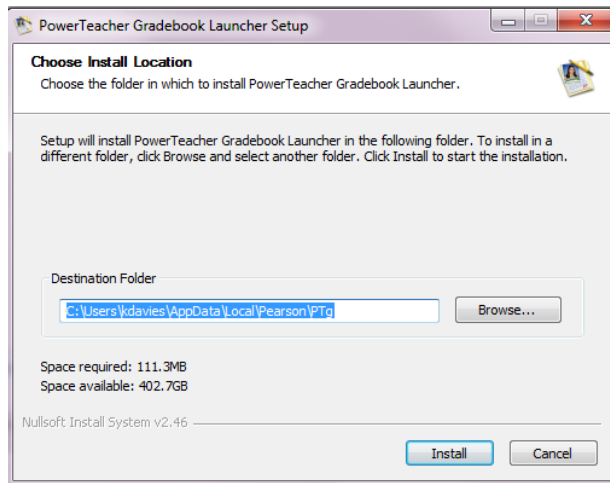

PowerTeacher Gradebook

Use the default install location.