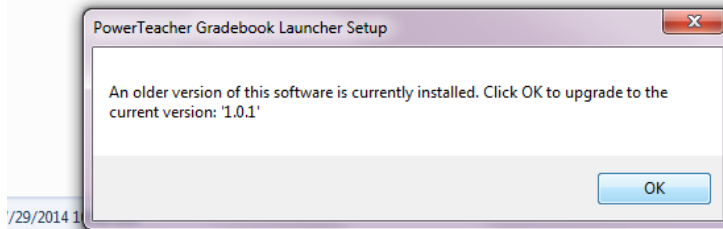

PEARSON

PowerTeacher Gradebook Installation

PowerTeacher Gradebook

To begin the process, click Installer, then Download Installer. Save the File.

PowerTeacher Gradebook

If you installed the desktop grade book last year, simply click OK to upgrade to the new version.