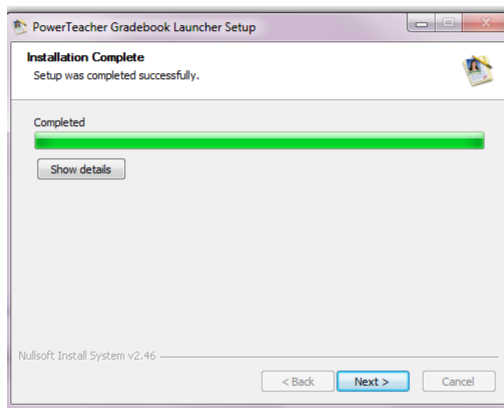

PowerTeacher Gradebook

Let the install complete, then click Next.