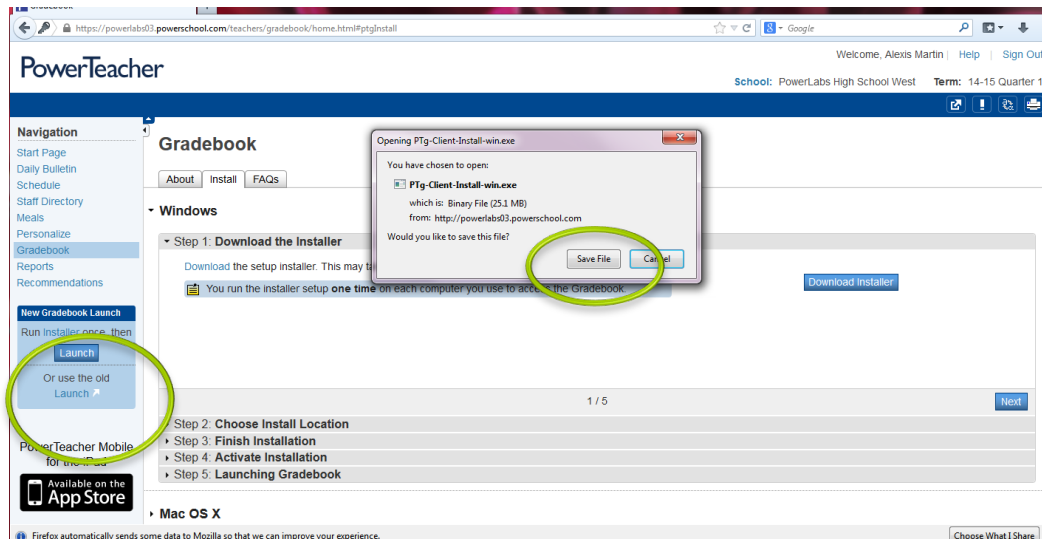

PEARSON

PowerTeacher Gradebook Installation

PowerTeacher Gradebook

To begin the process, click Installer, then Download Installer. Save the File.

PowerTeacher Gradebook

If you installed the desktop grade book last year, simply click OK to upgrade to the new version.