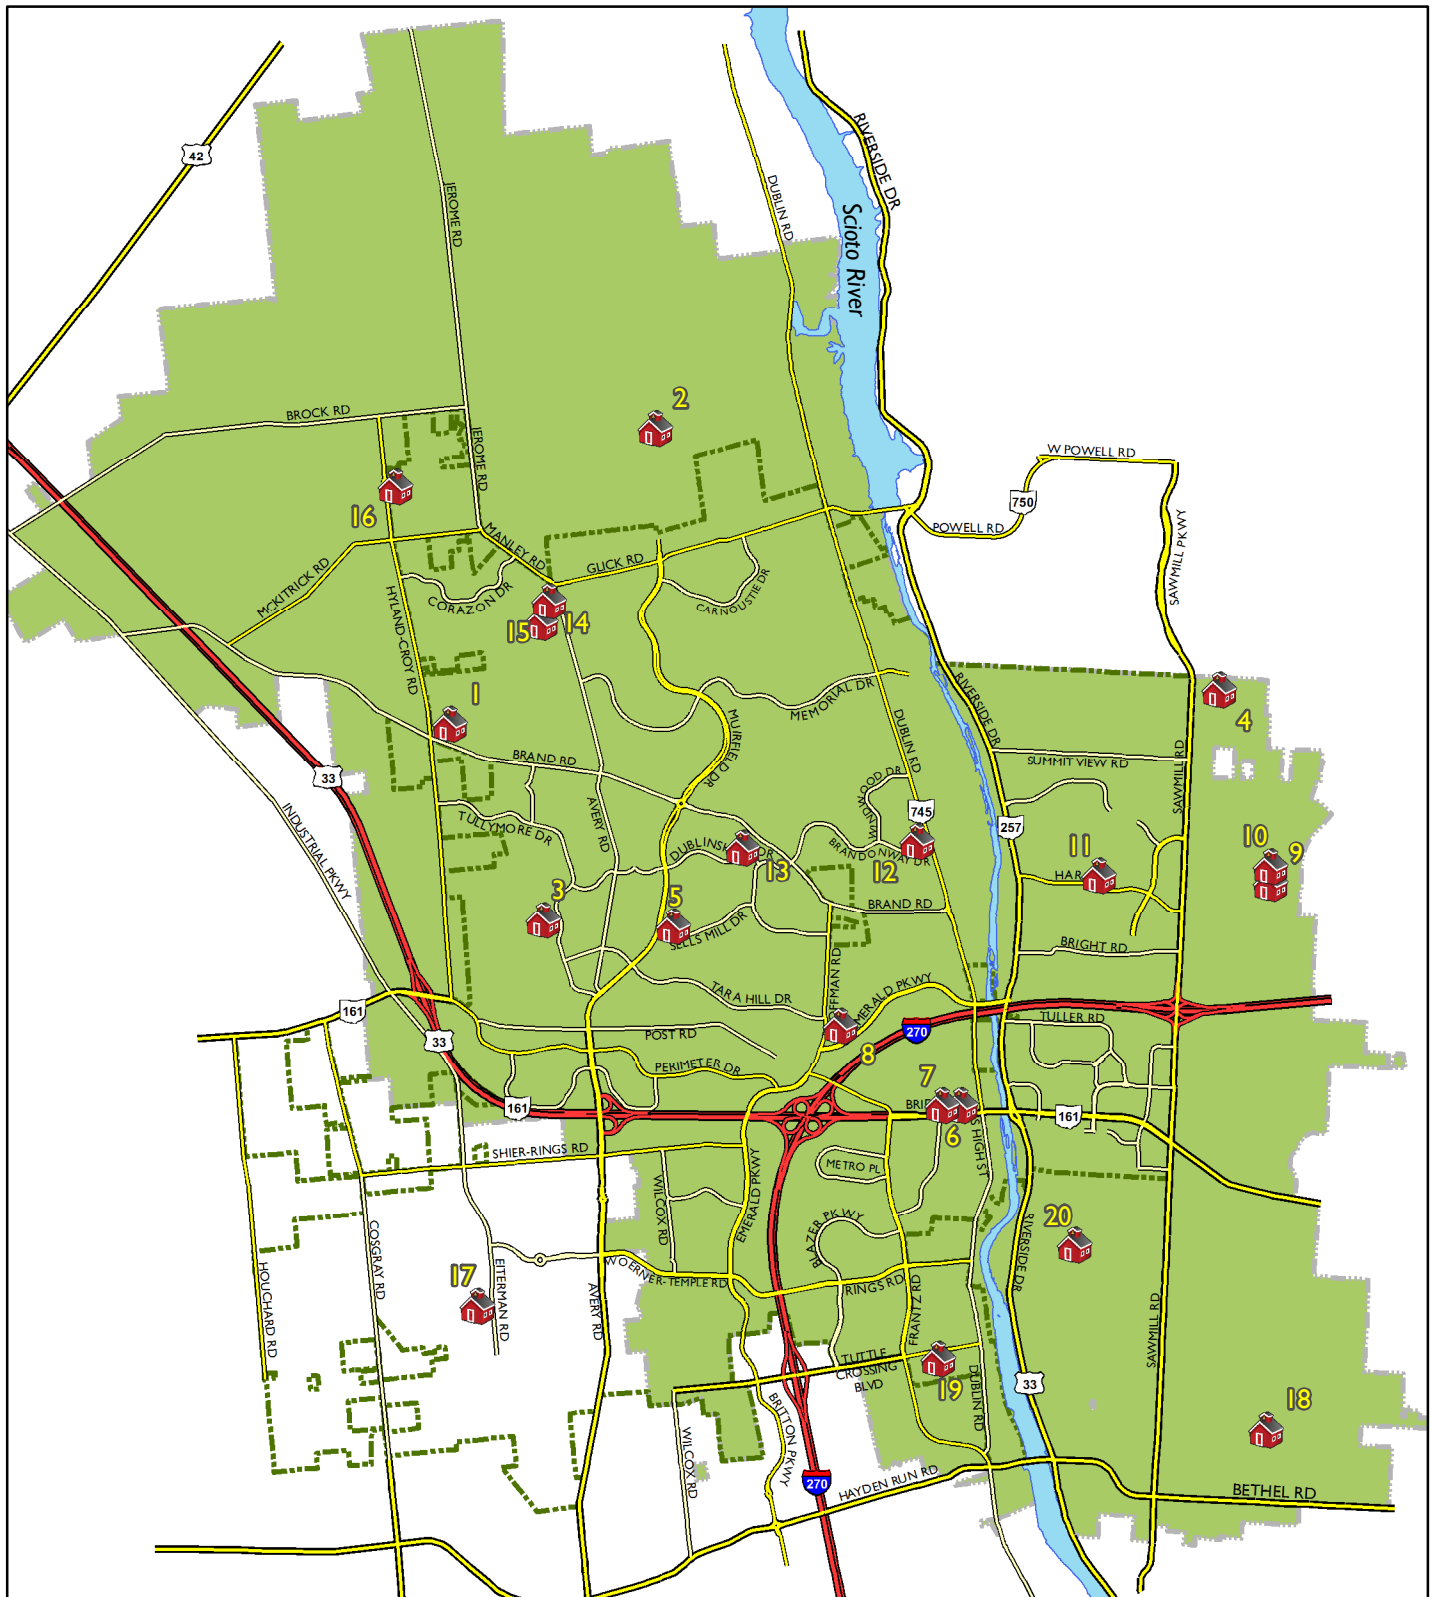

Dublin City School District Boundaries

CITY OF DUBLIN

Map Prepared by City of Dublin
Geographic Information Services
November 2008

- 1. Dublin Jerome High School
- 2. Pinney Elementary School
- 3. Karrer Middle School
- 4. Chapman Elementary School
- 5. Scottish Corners Elementary School
- 6. Indian Run Elementary School
- 7. Sells Middle School
- 8. Dublin Coffman High School
- 9. Davis Middle School

- 10. Olde Sawmill Elementary School
- 11. Dublin Scioto High School
- 12. Bailey Elementary School
- 13. Wyandot Elementary School
- 14. Grizzell Middle School
- 15. Deer Run Elementary School
- 16. Glacier Ridge Elementary School
- 17. Washington Elementary School
- 18. Wright Elementary School

- 19. Thomas Elementary School
- 20. Riverside Elementary School

	Dublin City School District
	Dublin Corporate Limit