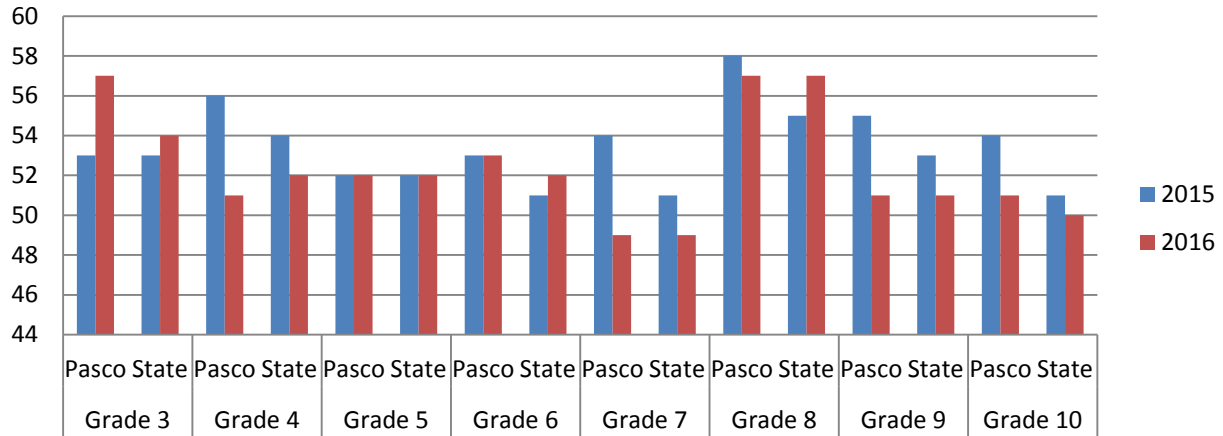

**FSA ELA Historical
Grades 3-10**

Mathematics

Pasco’s percentage of students scoring at levels 3-5 was the same or higher than the state in grades 6 and 8.

FSA Mathematics Proficiency			
		2015	2016
Grade 3	Pasco	57	54
	State	58	61
Grade 4	Pasco	57	54
	State	59	59
Grade 5	Pasco	52	52
	State	55	55
Grade 6	Pasco	49	50
	State	50	50
Grade 7	Pasco	53	41
	State	52	52
Grade 8	Pasco	54	58
	State	45	48