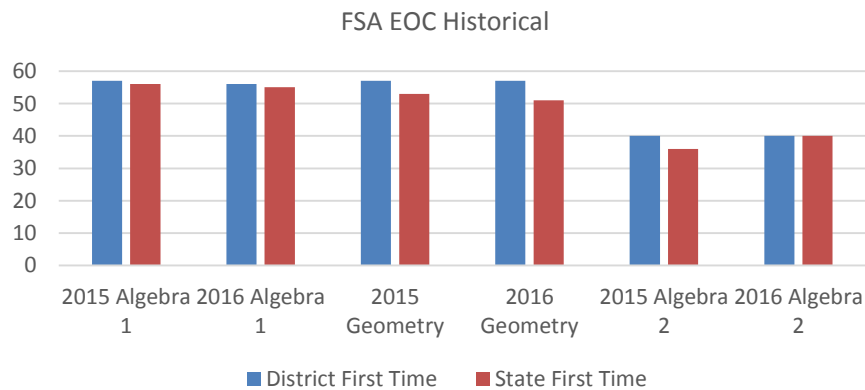

FSA End-of-Course Exams

The FSA End-of-Course (EOC) Assessments are designed to measure student achievement of the *Florida Standards* for specific courses, as outlined in the course descriptions. These assessments serve the purpose of increasing student achievement and improving college and career readiness. The State transitioned to the Florida Standards Assessment (FSA) EOC for Algebra I, Geometry, and Algebra II in 2015.

The cut scores identify the Performance Level 1-5. Proficiency is defined as scoring at Levels 3, 4, or 5. Students must pass the FSA Algebra I EOC with a Performance Level 3 or higher to meet the graduation requirement. The student does have the opportunity to retake the test multiple times prior to graduation.

FSA End-of-Course Exams						
	Spring 2015 (Levels 3-5 for Geo, Alg. 2; percentage passing for Alg. 1)			Spring 2016 (Levels 3-5 for Geo, Alg. 2; percentage passing for Alg. 1)		
	Algebra 1	Geometry	Algebra 2	Algebra 1	Geometry	Algebra 2
District First Time	57	57	40	56	57	40
District all	57	57	40	52	56	40
State First Time	56	53	36	55	51	40
State all	56	53	36	52	50	40

NOTE: Percentage passing may not equal the percentage of Level 3 and above due to the alternate passing score eligibility

Pasco’s percentage of first time testing students passing Algebra 1 was 56% compared to 55% at the state level. Pasco’s percentage of students scoring at level 3-5 was 57% for Geometry compared to 51% at the state level and 40% for Algebra 2 which was equal to the state.