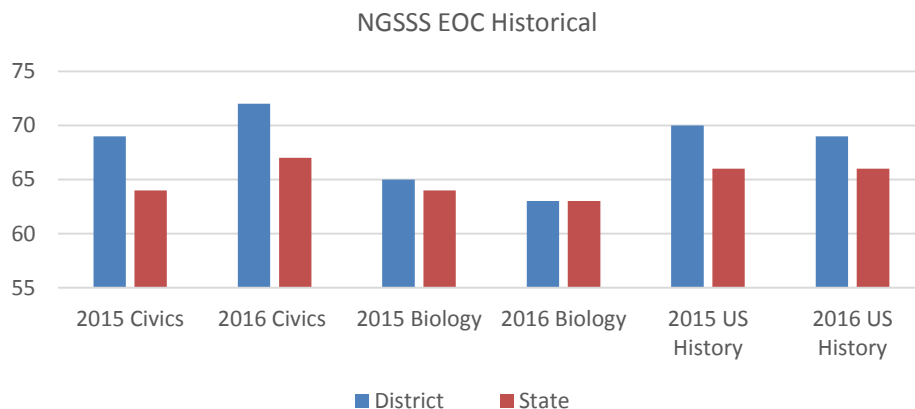

In Pasco, 72 percent of students scored at or above Level 3 on the Civics EOC compared to 67% at the state level. This is an increase from 2015 (69%). In 2016, 63% of students scored at or above Level 3 on the Biology EOC (state average was 63%). This is a decrease from last year (65%). In 2016, 69% of students scored at or above Level 3 on the US History EOC which is a slight decrease from last year (70%).

End-of-Course Exams						
	Spring 2015 (Levels 3-5)			Spring 2016 (Levels 3-5)		
	Civics	Biology	US History	Civics	Biology	US History
District	69	65	70	72	63	69
State	64	64	66	67	63	66