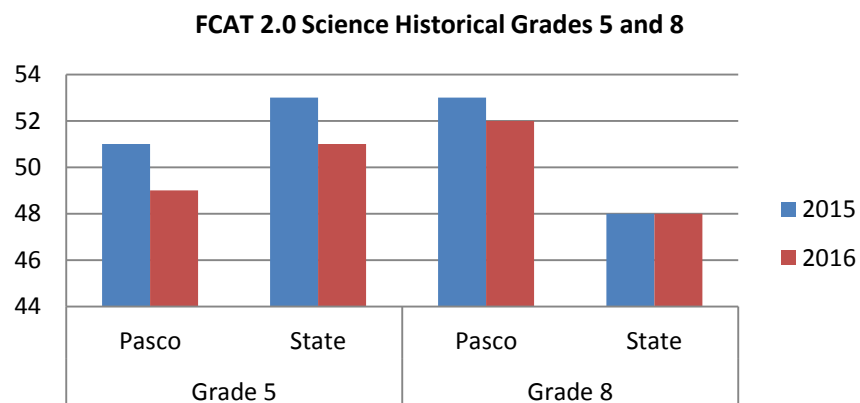

Next Generation Sunshine State Standards (NGSSS)

The Next Generation Sunshine State Standards (NGSSS) are measured using the NGSSS FCAT 2.0 Science for grades 5 and 8 as well as the NGSSS EOC for Biology, US History, and Civics.

FCAT 2.0 Science

In 2016, 49 percent of students in grade 5 performed at or above Level 3 on FCAT 2.0 Science (state average was 51%), and 52 percent of students in grade 8 performed at or above Level 3 on FCAT 2.0 Science (state average was 48%). This is a decrease in Grade 5 of two (51%) percentage point from 2015 and a decrease in Grade 8 of one percentage point (53%) compared to 2015.

FCAT 2.0 Science Proficiency			
		2015	2016
Grade 5	Pasco	51	49
	State	53	51
Grade 8	Pasco	53	52
	State	48	48