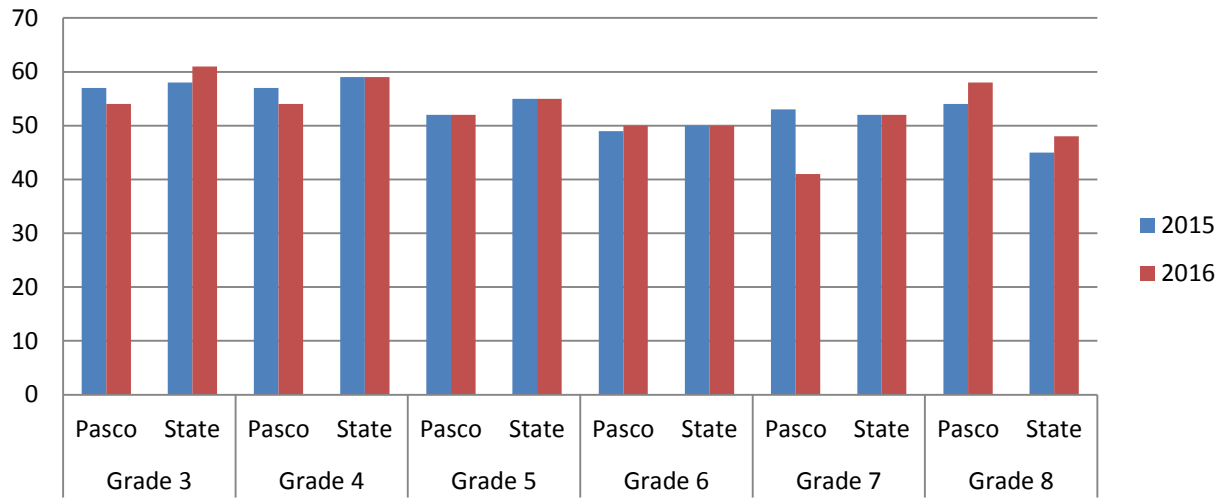

FSA Mathematics Historical Grades 3-8

FSA End-of-Course Exams

The FSA End-of-Course (EOC) Assessments are designed to measure student achievement of the *Florida Standards* for specific courses, as outlined in the course descriptions. These assessments serve the purpose of increasing student achievement and improving college and career readiness. The State transitioned to the Florida Standards Assessment (FSA) EOC for Algebra I, Geometry, and Algebra II in 2015.

The cut scores identify the Performance Level 1-5. Proficiency is defined as scoring at Levels 3, 4, or 5. Students must pass the FSA Algebra I EOC with a Performance Level 3 or higher to meet the graduation requirement. The student does have the opportunity to retake the test multiple times prior to graduation.

FSA End-of-Course Exams						
	Spring 2015 (Levels 3-5 for Geo, Alg. 2; percentage passing for Alg. 1)			Spring 2016 (Levels 3-5 for Geo, Alg. 2; percentage passing for Alg. 1)		
	Algebra 1	Geometry	Algebra 2	Algebra 1	Geometry	Algebra 2
District First Time	57	57	40	56	57	40
District all	57	57	40	52	56	40
State First Time	56	53	36	55	51	40
State all	56	53	36	52	50	40

NOTE: Percentage passing may not equal the percentage of Level 3 and above due to the alternate passing score eligibility