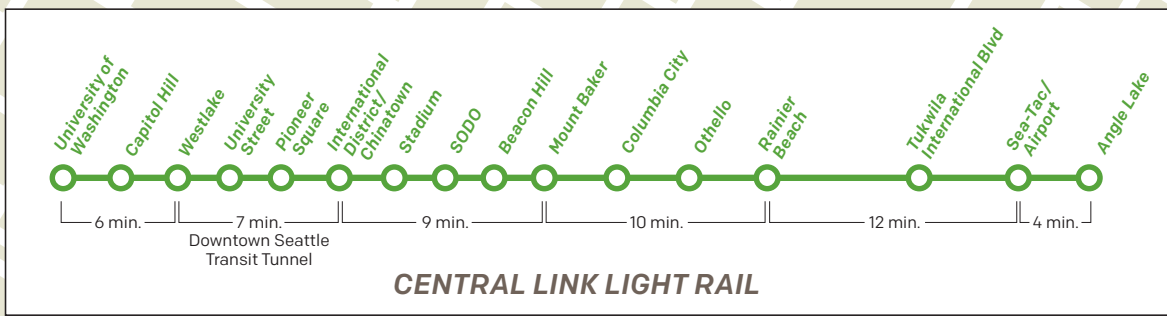

MAP A: SEATTLE WALKING MAP

**Legend:**

- ▬▬▬▬ Pedestrian Walkway
- ▬▬▬ Monorail
- ▬▬▬ Central Link Light Rail
- ▬▬▬ South Lake Union & First Hill Streetcars
- P Parking

DOWNTOWN ACCOMMODATIONS

- |  |  |
|--|--|
| 1 Arctic Club Seattle  | 40 Kimpton Hotel Vintage Seattle                       |
| 2 Belltown Inn   | 41 Kimpton Palladian Hotel                             |
| 3 Best Western Executive Inn                                       | 42 King's Inn  |
| 4 BEST WESTERN PLUS Pioneer Square Hotel                           | 43 La Quinta Inn and Suites Seattle Downtown           |
| 5 The Charter Seattle, Curio Collection by Hilton                  | 44 Loews Hotel 1000                                    |
| 6 Courtyard by Marriott - Pioneer Square                           | 45 The Loyal Inn                                       |
| 7 Courtyard by Marriott Seattle Downtown Lake Union                | 46 The Maxwell Hotel                                   |
| 8 Crowne Plaza Hotel - Seattle                                     | 47 Mayflower Park Hotel                                |
| 9 The Edgewater  | 48 The Mediterranean Inn                               |
| 10 Embassy Suites Seattle Downtown - Pioneer Square                | 49 Moore Hotel   |
| 11 EVEN Hotels, South Lake Union                                   | 50 Motif Seattle                                       |
| 12 Executive Hotel Pacific   | 51 Moxy Seattle Downtown                               |
| 13 Fairmont Olympic Hotel  | 52 Pan Pacific Hotel Seattle                           |
| 14 Four Points by Sheraton Downtown Seattle Center                 | 53 The Paramount Hotel Seattle                         |
| 15 Four Seasons Hotel Seattle                                      | 54 Quality Inn & Suites Seattle Center                 |
| 16 Grand Hyatt Seattle   | 55 Renaissance Seattle Hotel                           |
| 17 Hampton Inn & Suites - Downtown Seattle Center                  | 56 Residence Inn Seattle Downtown/Convention Center    |
| 18 Hilton Garden Inn Seattle Downtown                              | 57 Residence Inn Seattle Downtown/Lake Union           |
| 19 Hilton Seattle  | 58 Seattle Marriott Waterfront                         |
| 20 Holiday Inn Express & Suites Seattle - City Center              | 59 Sheraton Seattle Hotel                              |
| 21 Holiday Inn Seattle   | 60 Silver Cloud Hotel - Seattle Broadway               |
| 22 Homewood Suites by Hilton Seattle - Convention Center - Pike St | 61 Silver Cloud Hotel - Seattle Stadium                |
| 23 Homewood Suites by Hilton Seattle - Downtown                    | 62 Silver Cloud Inn - Seattle Lake Union               |
| 24 Hotel Andra   | 63 SpringHill Suites Seattle Downtown/South Lake Union |
| 25 Hotel FIVE  | 64 The State Hotel                                     |
| 26 Hotel Max   | 65 Staybridge Suites, South Lake Union                 |
| 27 Hotel Sorrento  | 66 Thompson Seattle Hotel                              |
| 28 Hotel Theodore  | 67 Travelodge Seattle Center                           |
| 29 Hyatt @ Olive 8   | 68 W Seattle   |
| 30 Hyatt House Seattle/ Downtown                                   | 69 Warwick Seattle                                     |
| 31 Hyatt Place Seattle Downtown                                    | 70 The Westin Seattle                                  |
| 32 Hyatt Regency Seattle   |  |
| 33 Inn at El Gaucho  |  |
| 34 Inn at The Market   |  |
| 35 Inn at Queen Anne   |  |
| 36 The Inn at Virginia Mason                                       |  |
| 37 The Inn at the WAC  |  |
| 38 Kimpton Alexis Hotel  |  |
| 39 Kimpton Hotel Monaco Seattle                                    |  |