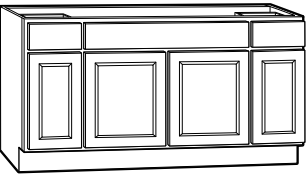

Sink/ Cooktop Base
60"W

Finished Cabinet