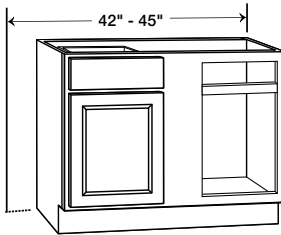

Corner Base with Lazy Susan

Blind Base
36"W

Pull Distance 42" minimum, 45" maximum