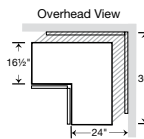

Blind Base
36"W

Pull Distance 42" minimum, 45" maximum