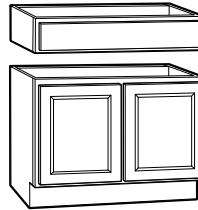

Accessible Sink Base
36"W