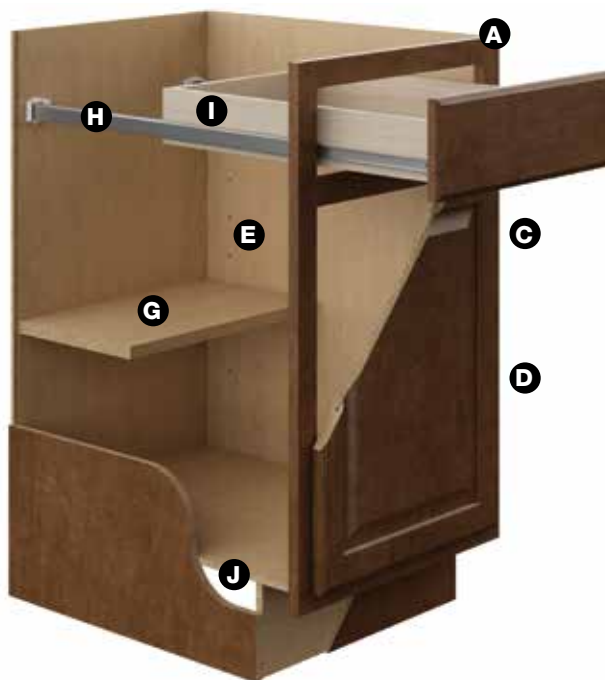

Base Cabinet

Important Information

The photography and color samples pictured in this book have been reproduced as accurately as printing technologies permit and are for general representation only. To ensure the highest satisfaction, we strongly recommend that you view an actual product sample on our in-store display prior to ordering cabinetry.

Every effort was made to assure accuracy of the information contained herein at the time of printing, however, RSI Home Products Management, Inc. makes no representations to such accuracies. For additional disclosures, see store associate or contact the Hampton Bay Customer Care at 1-888-578-4009.

© Copyright 2019, RSI Home Products Management, Inc. All rights reserved. EXPRESS OPTIONS® is a registered trademark of RSI Home Products Management, Inc. THE HOME DEPOT® is a registered trademark of Home Depot, Inc. HAMPTON BAY® is a registered trademark of Home Depot Product Authority, LLC. RSI Home Products Management, Inc. is a subsidiary of American Woodmark Corporation.