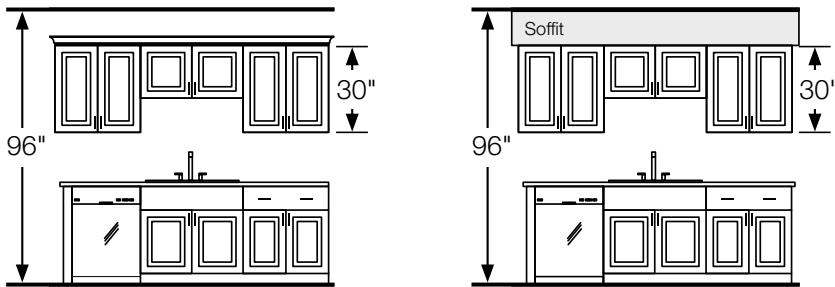

Designing with Different Wall Cabinet Heights

Typical layouts with 8-foot ceilings