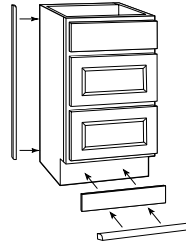

Scribe Molding

91-1/2"L

Toe Kick Molding

91-1/2"L x 4 1/2"H

Shoe Trim Molding

91-1/2"L