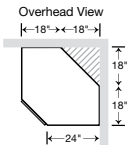

**Corner Base with Lazy Susan**

Installs in a 36" x 36" wall area

**Blind Base**  
36"W

Pull Distance 42" minimum, 45" maximum

**Corner Sink Base**  
36"W

Ready to Assemble