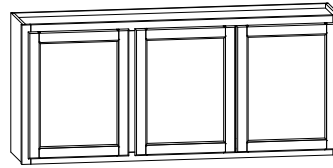

Wide Wall Bridge	
<b>24"H</b>	
54"W	

Actual installed height is 23 1/2" tall

Wall Flex	
<b>30"H</b>	
18"W	

Open Shelves

Organizer Cubes

Wall Flex	
<b>18"H</b>	
30"W	

Microwave Shelf

Open Shelves