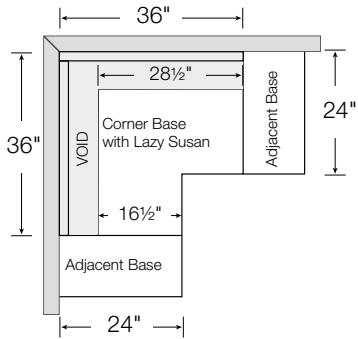

How to Turn the Corner

Lazy Susan Option