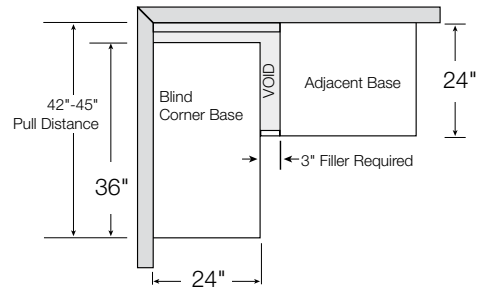

Blind Base Option