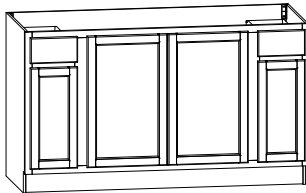

**Drawer Base**  
18"W  
24"W

**Pots & Pans Drawer Base**◆  
30"W  
36"W

**Vanity Drawer Base**◆  
12"W x 21"D

**Sink/ Cooktop Base**  
60"W

Finished Cabinet

**Sink/ Cooktop Base**  
30"W  
36"W

**Vanity Base**◆  
24"W x 21"D  
30"W x 21"D  
36"W x 21"D