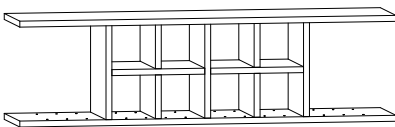

Wide Wall Bridge	
<b>24"H</b>	
54"W	

Actual installed height is 23 1/2" tall

Wall Flex	
<b>30"H</b>	
18"W	

Open Shelves

Organizer Cubes

Wall Flex	
<b>18"H</b>	
30"W	

Microwave Shelf

Open Shelves