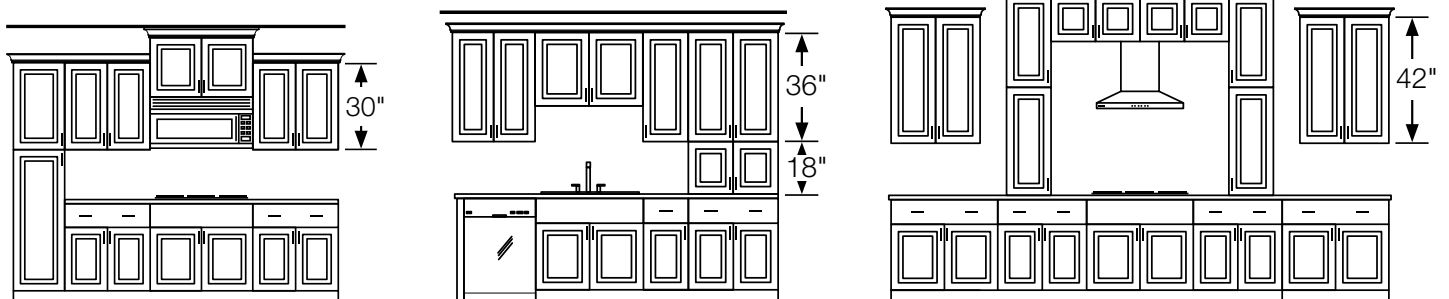

Achieve different looks