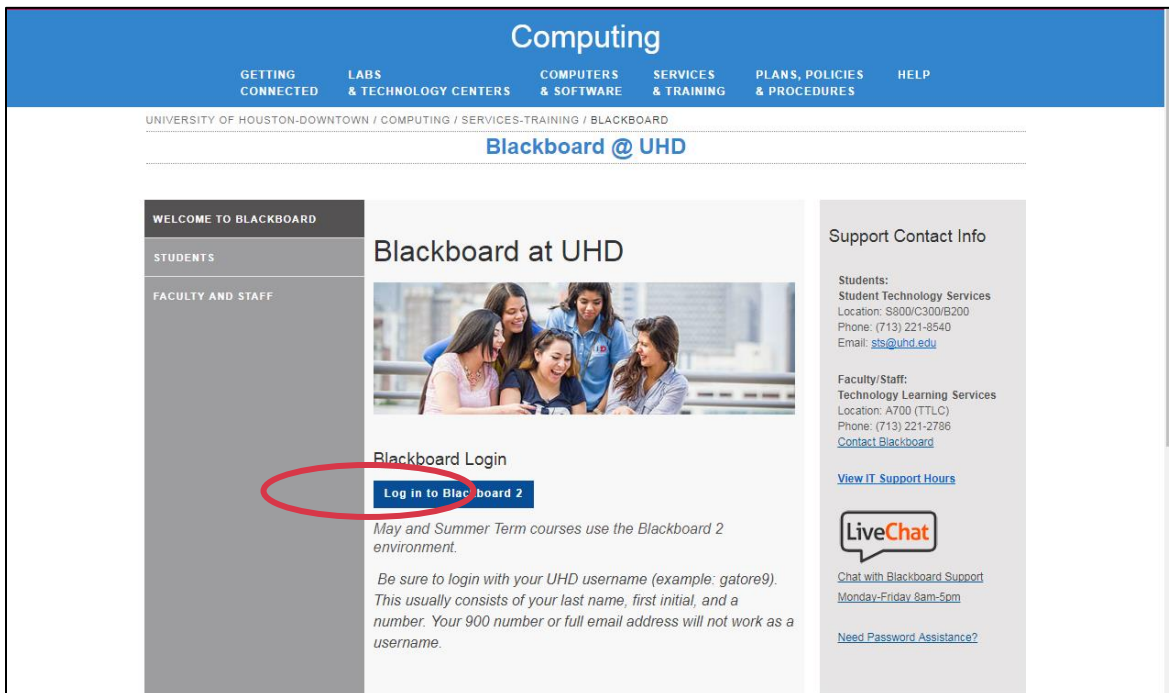

Blackboard: Logging In

Log in to Blackboard

1. To log into Blackboard, visit the UHD website at www.uhd.edu
2. In the top menu bar, click Blackboard.

3. From the **IT: Blackboard** page, click the blue button that corresponds with the correct semester/term.

4. Type in your UHD username and password, then click the **Login** button.

The screenshot shows the Blackboard Learn login interface. At the top, the 'Blackboard learn+' logo is displayed. Below the logo, there are two input fields: 'USERNAME:' with the placeholder text 'username' and 'PASSWORD:' with a masked password represented by dots. A blue 'Login' button is positioned to the right of the password field. A link for 'Forgot Your Password?' is located below the password field.