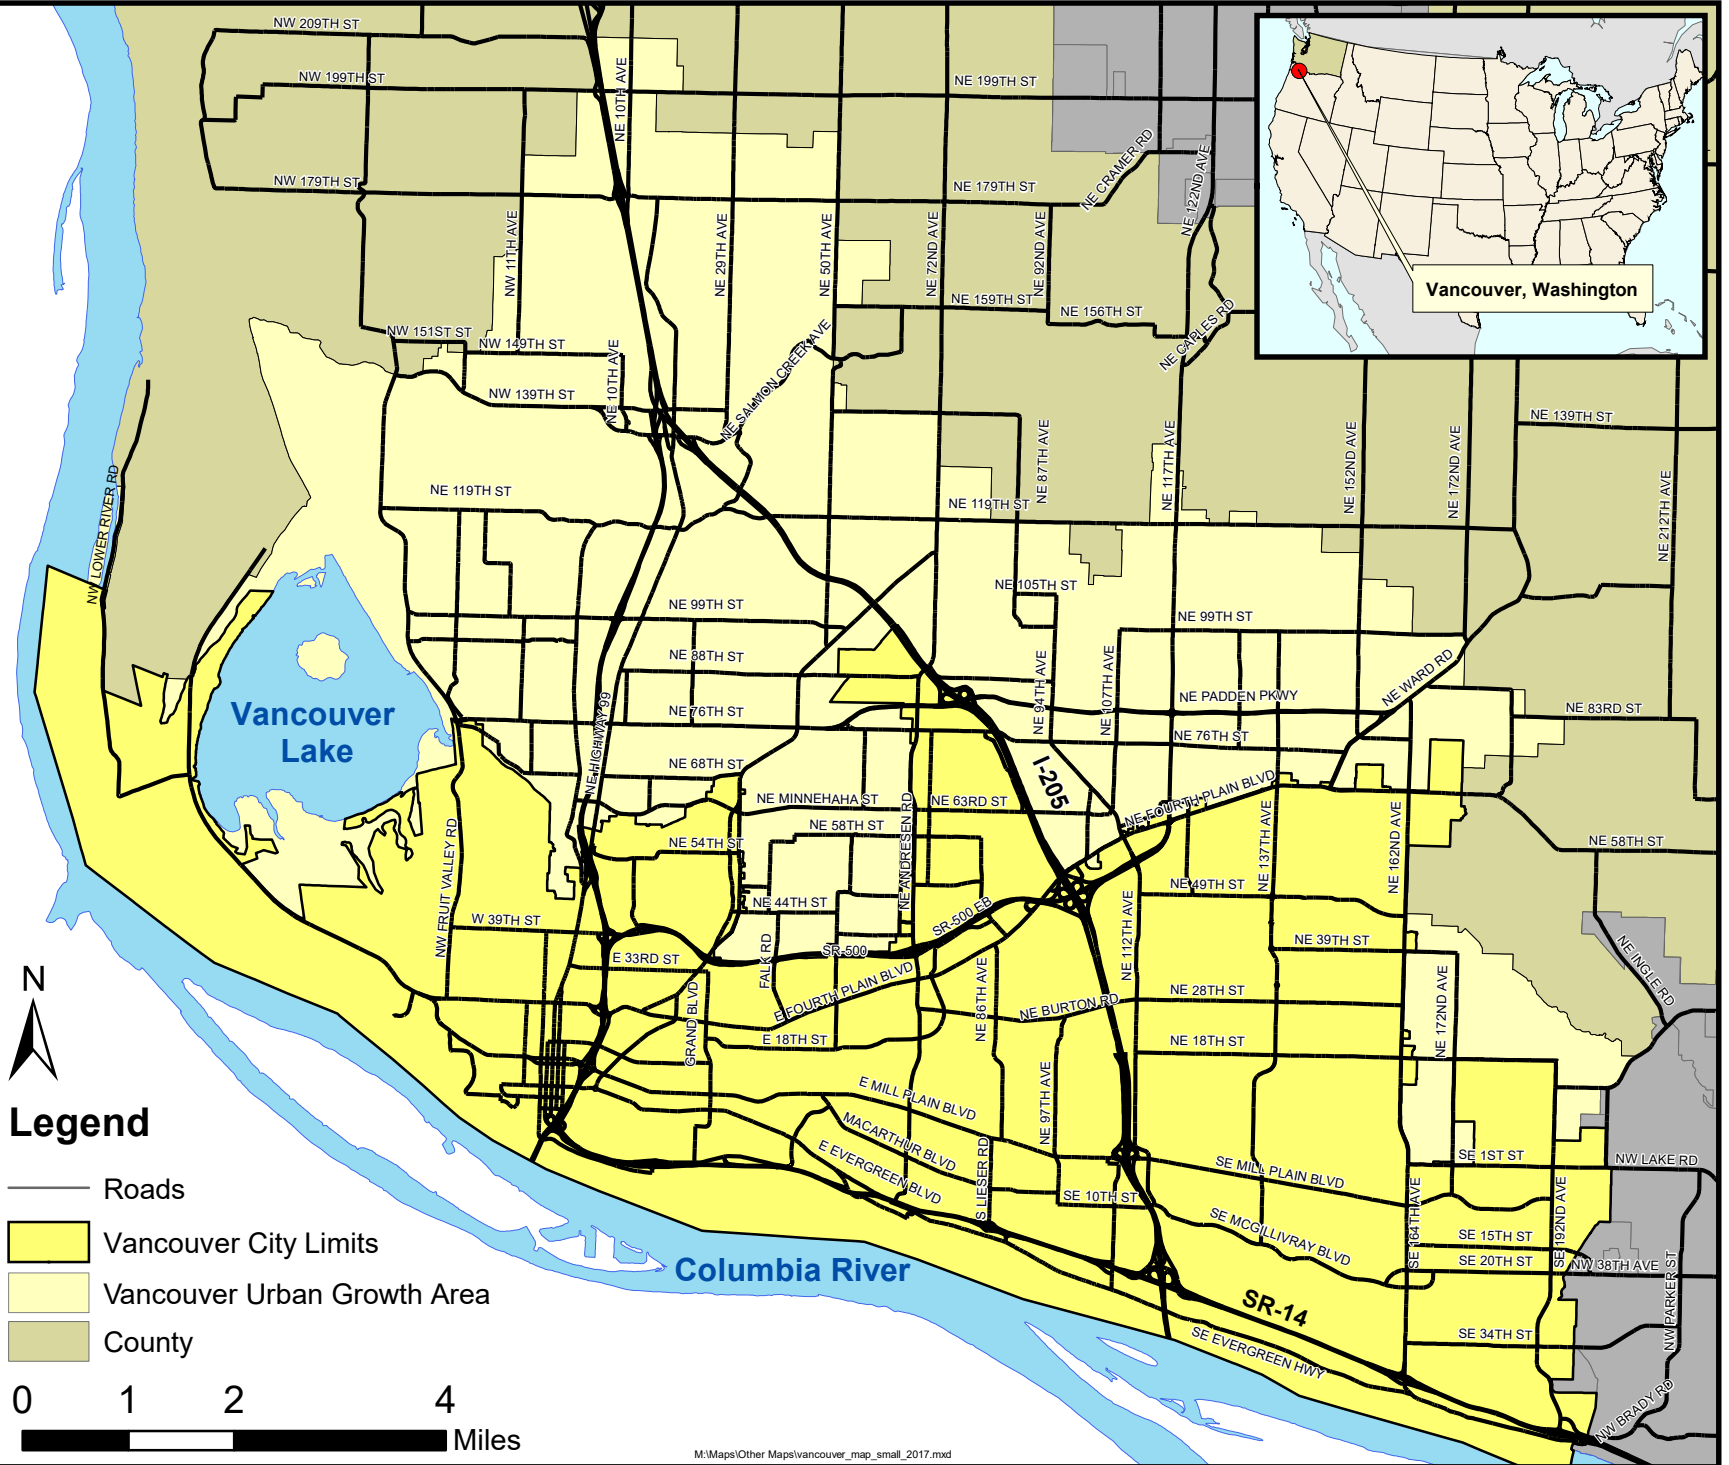

City of Vancouver, Washington

January 2019

Legend

1. Roads
   - Vancouver City Limits
   - Vancouver Urban Growth Area
   - County
2. 0 1 2 4
   Miles