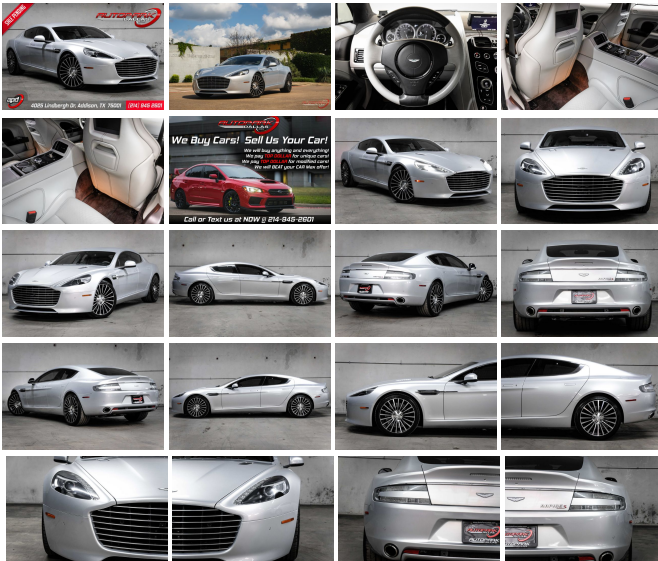

2016 Aston Martin Rapide S

View this car on our website at autoparkdallas.com/6955121/ebrochure

Website Price **\$112,995**

Specifications:

Year:	2016
VIN:	SCFHMDBS3GGF05159
Make:	Aston Martin
Model/Trim:	Rapide S
Condition:	Pre-Owned
Body:	Sedan
Exterior:	Lightning Silver
Engine:	Engine: 6.0L V12 DOHC
Interior:	Argento Gray Leather
Transmission:	Transmission: Touchtronic III 8-Speed Automatic -inc: electronic shift-by-wire control system
Mileage:	19,842
Drivetrain:	Rear Wheel Drive
Economy:	City 14 / Highway 22

AutoPark Dallas is thrilled to offer you this Low Mileage Skyfall Silver 2016 Aston Martin Rapide S with for sale! Stapled for their luxurious supercars, Aston Martin clearly showed that even the 4-door sedan can enjoy that lifestyle too! Coming in one of the most eye catching colors, Skyfall Silver, our Rapide S is stunning as it rolls down the road and sounds just as amazing when you push the start button bringing to life the V12 Engine! Hands down Aston Martin has crafted a beautiful piece of automotive art that is just a must see in person! DO! NOT! HESITATE!!! To come check out the beauty of a British exotic with this Aston Martin Rapide S parked in our indoor 16,000 Sq Ft Showroom located in Dallas , Texas amongst our inventory of 100+ other Performance / Modified and Luxury cars!

2016 Aston Martin Rapide S

- * 2 Previous Owners !*
- * Clean CarFax !*
- * LOW MILEAGE !*
- * Rear Seat Entertainment System !*
- * STUNNING * Silver Exterior
- Argento Gray Leather Interior
- Hands Free Bluetooth
- Navigation w/ Voice Command

TITANIUM SILVER MESHES

-inc: titanium silver mesh trim on
bonnet and side vents \$750

UMBRELLA VENTILATED SEATS

\$295 \$1,595

STANDARD PAINTSKYFALL SILVER

ARGENTO GRAY, LEATHER SEAT TRIM

WHEELS: 20" MULTI-SPOKE GLOSS BLACK