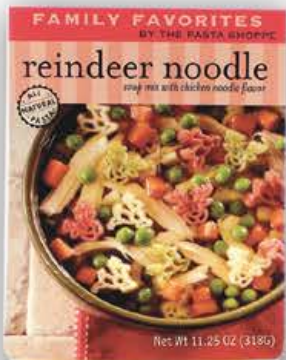

D17 - REINDEER NOODLE $8.00
Reindeer Pasta with chicken noodle soup mix. Serves 6-8

D18 - WINTERTIME CHILI $8.00
Snowman Pasta with mild-med chili mix. Serves 6-8