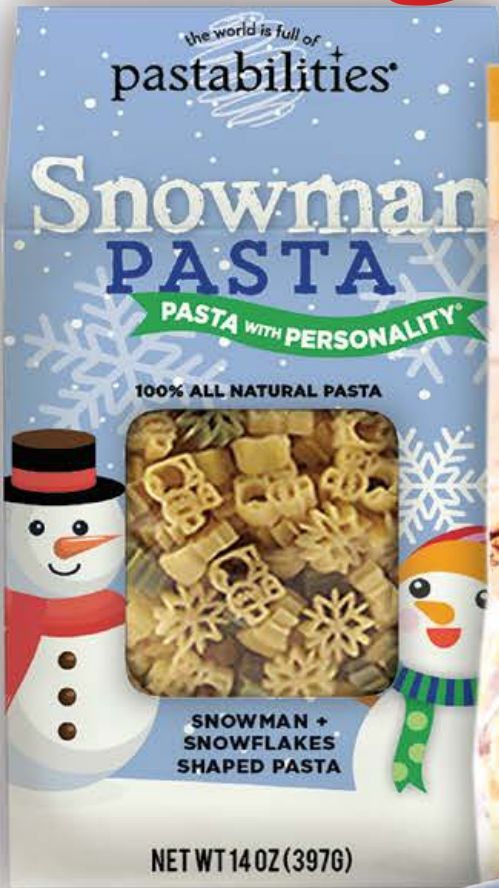

FUN PASTA

FUNDRAISING

BUY YOUR FAVORITE TEAM!

2017-2018

HAVE FUN, EAT PASTA, RAISE MONEY!

Shapes for Everyone • Delicious Easy Meals • Great Gifts