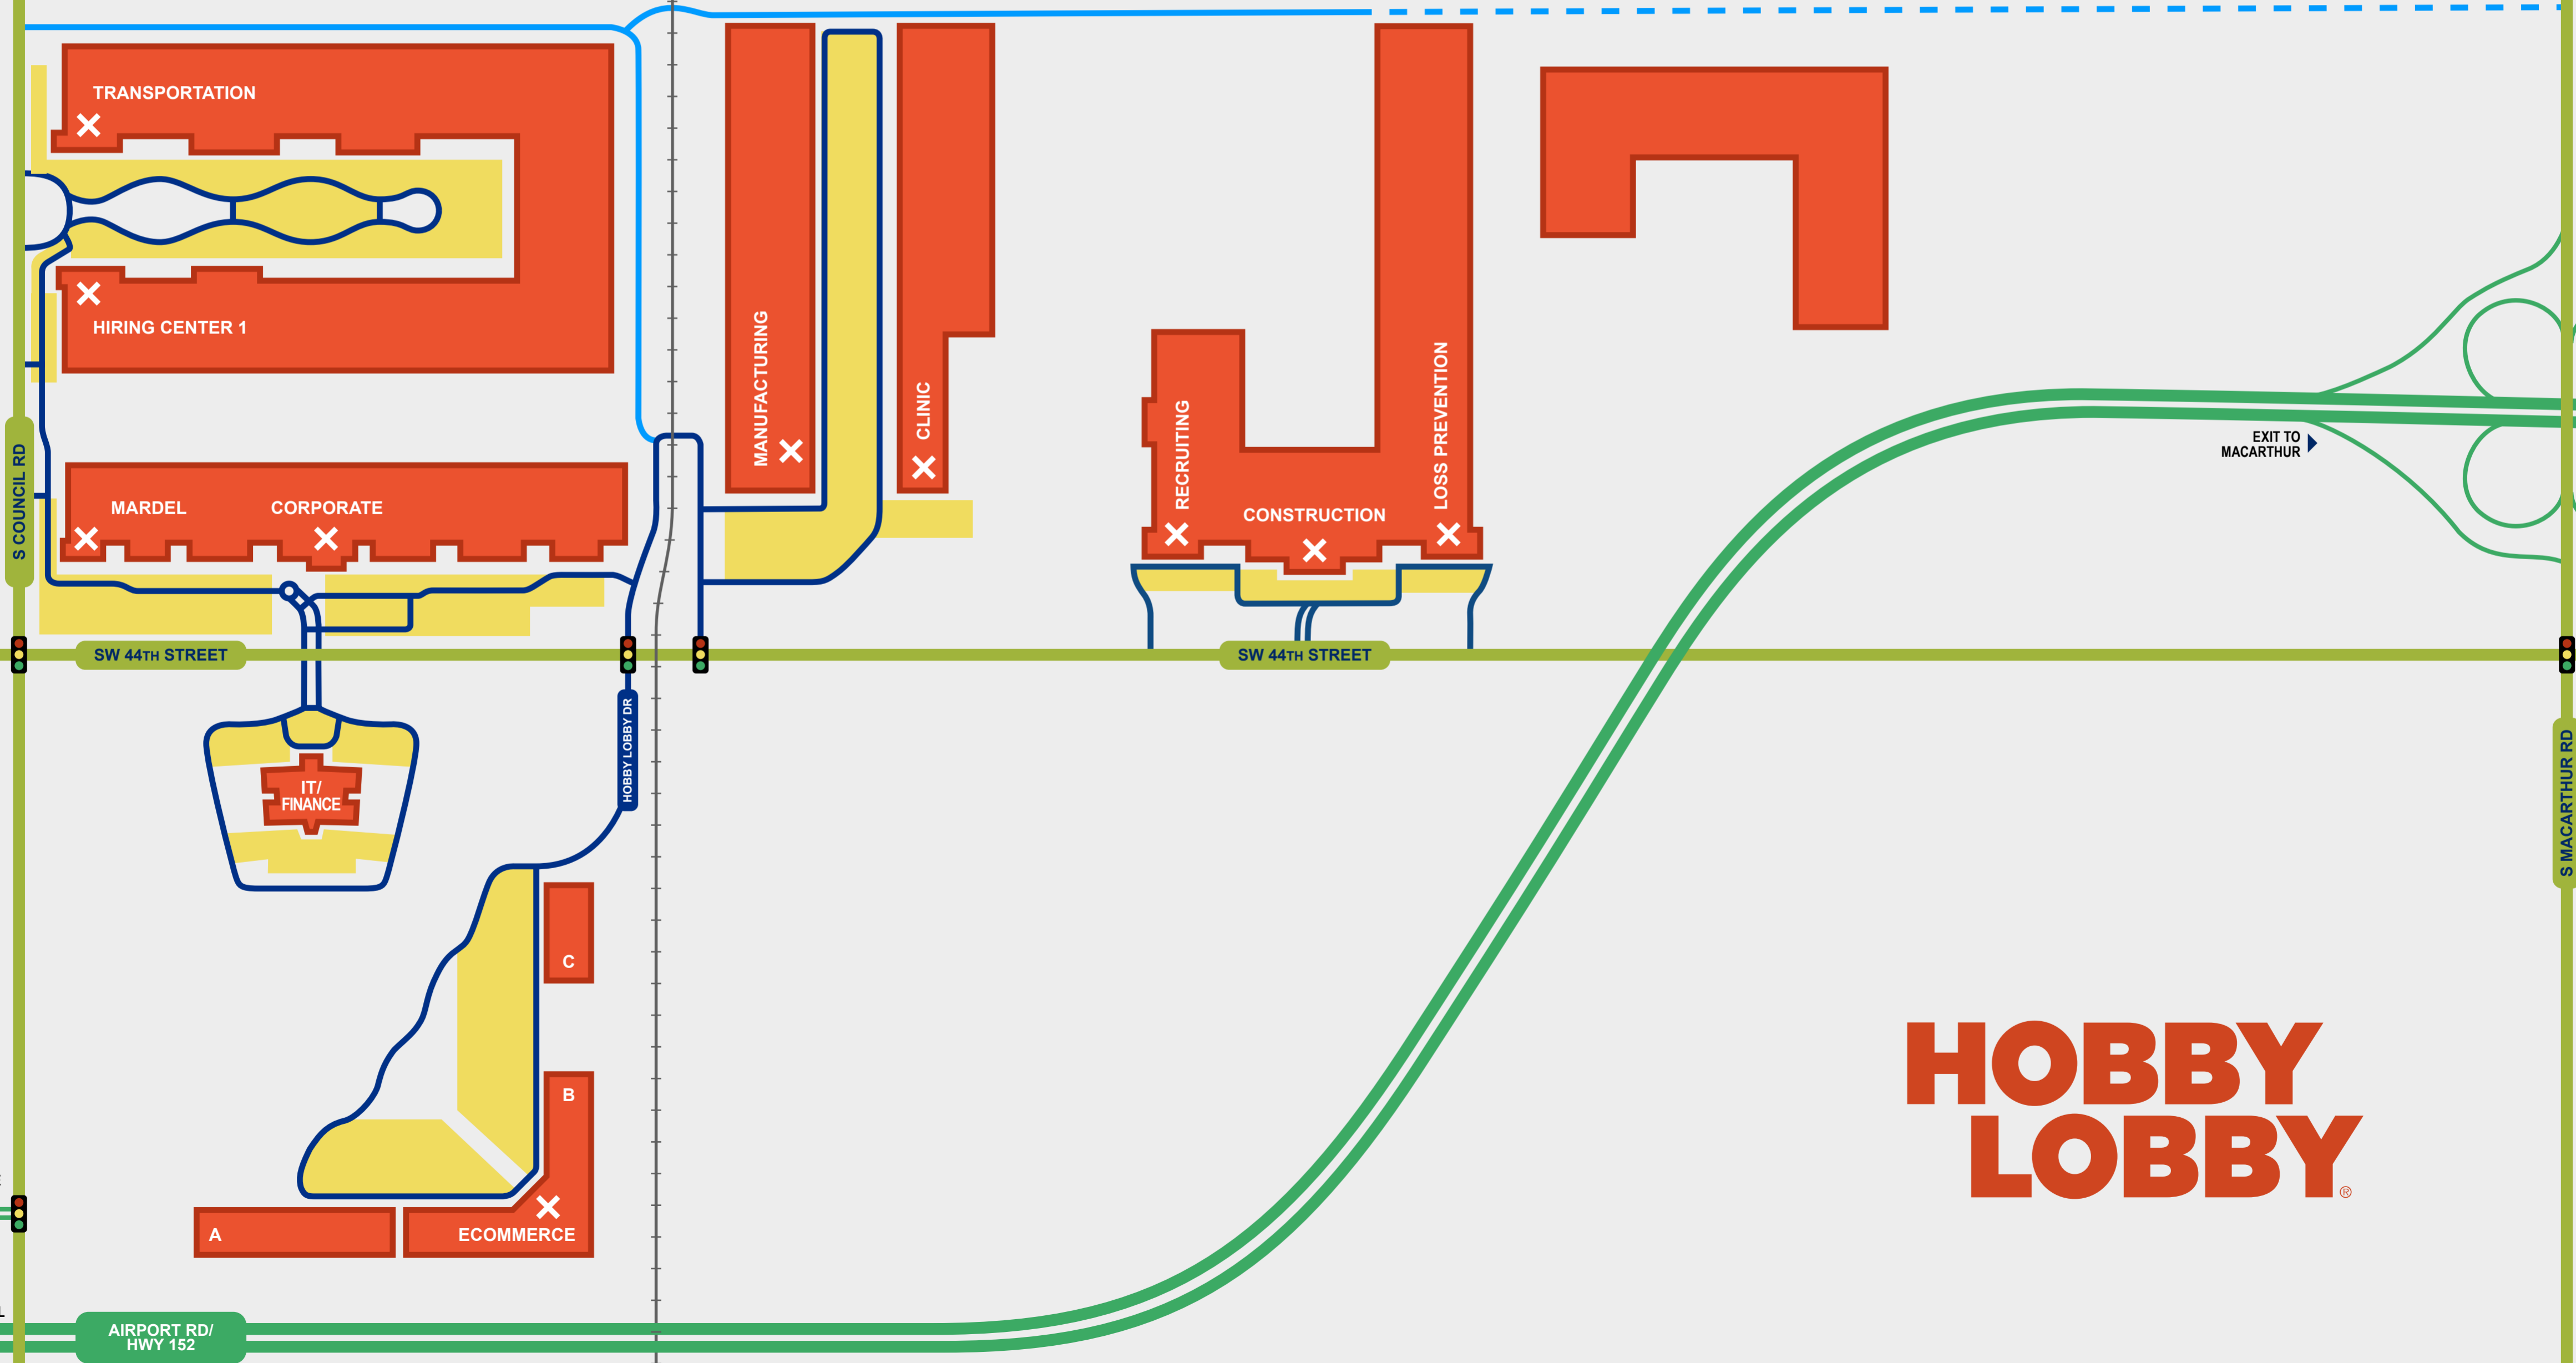

SW 29TH STREET

SW 29TH STREET

SW 29TH STREET

S COUNCIL RD

S MACARTHUR RD

HOBBY LOBBY

LEGEND

-  BUILDING
-  PARKING
-  HWY/INTERSTATE
-  CITY ROAD
-  CAMPUS ROAD
-  TRUCKS ONLY
-  RAILROAD
-  STOPLIGHT

HOBBY LOBBY