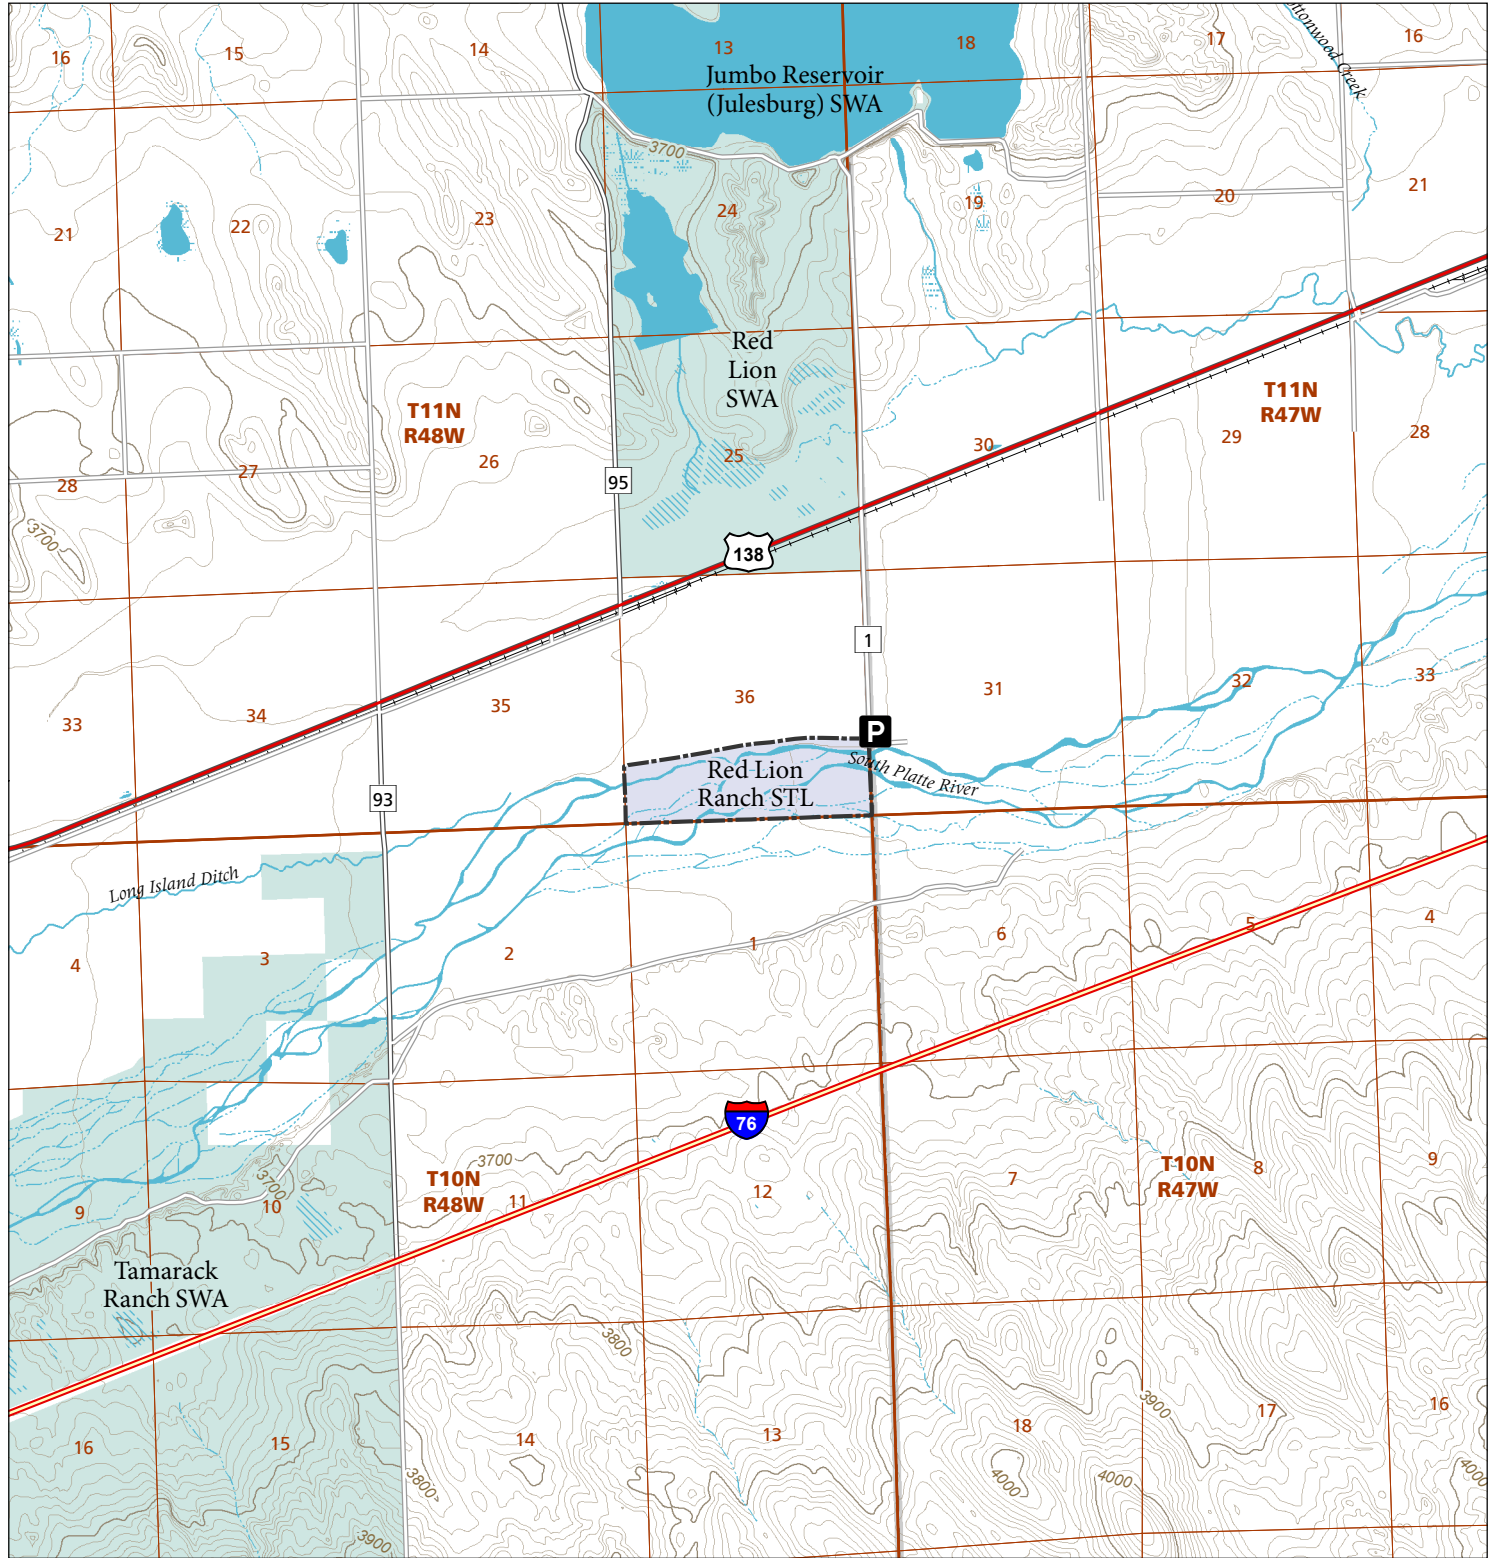

Red Lion Ranch

STL Public Access Program

Please see the current Colorado State Recreation Lands brochure for listing of land use regulations and access points for this property and other SLB parcels open for wildlife related recreation. Also refer to the CPW Fishing and Hunting information brochure for current hunting and fishing regulations.

Map Updated: 2/5/2015

-  STL Boundary
-  SWA
-  Parking
-  No Public Access