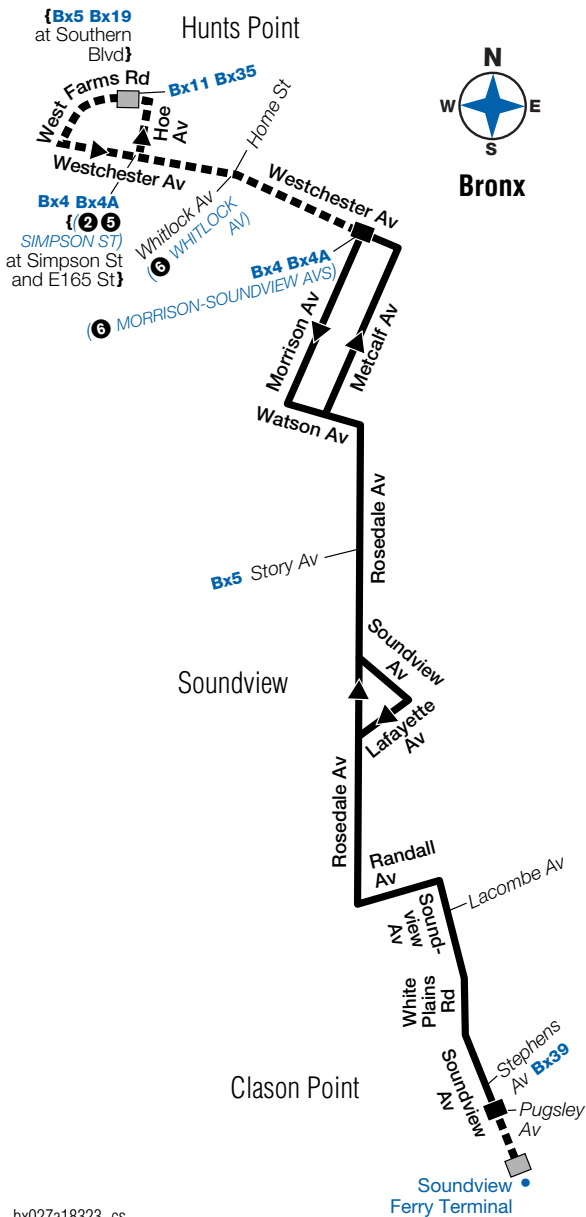

Bronx

bx027a18323_cs

Bx27 MAP LEGEND

Local/Limited/SBS Bus Transfers: shown in bold blue type.

Terminal

Part-time Terminal

(2) STATION NAME
Subway Connection

Part-time Service

For Accessible subway stations, travel directions and other information:

Call 511 or visit www.mta.info