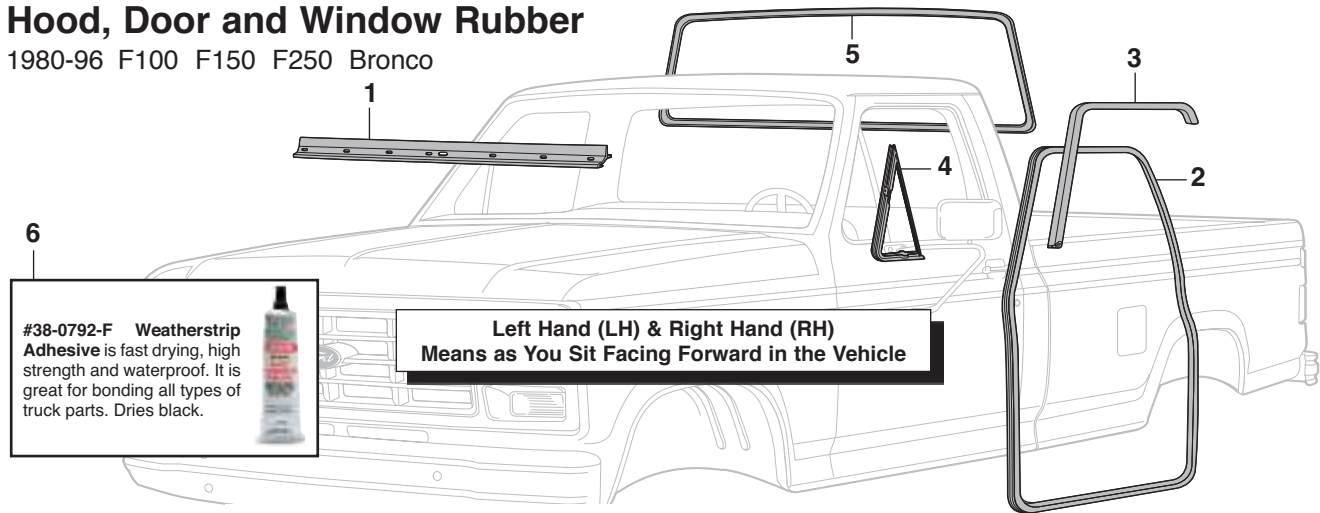

## Hood, Door and Window Rubber

1980-96 F100 F150 F250 Bronco

**#38-0792-F Weatherstrip Adhesive** is fast drying, high strength and waterproof. It is great for bonding all types of truck parts. Dries black.

**Left Hand (LH) & Right Hand (RH)  
Means as You Sit Facing Forward in the Vehicle**

PART	ILL#	DESCRIPTION	APPLICATION	REQD	PRICE
41-1517	(1)	HOOD TO COWL SEAL	80-86	(1)	\$29.95
41-1514		HOOD TO COWL SEAL	87-96	(1)	\$29.95
49-9339	(2)	WEATHERSTRIP-ON CAB	80-96	(2)	\$39.95
49-9346	(3)	WEATHERSTRIP-ON DOOR-LH	80-96	(1)	\$19.95
49-9347		WEATHERSTRIP-ON DOOR-RH	80-96	(1)	\$19.95
49-9364	(4)	VENT WINDOW SEAL-LH	80-86	(1)	\$29.95
49-9365		VENT WINDOW SEAL-RH	80-86	(1)	\$29.95
49-9366		VENT WINDOW SEAL-LH	87-91	(1)	\$19.95
49-9367		VENT WINDOW SEAL-RH	87-91	(1)	\$19.95