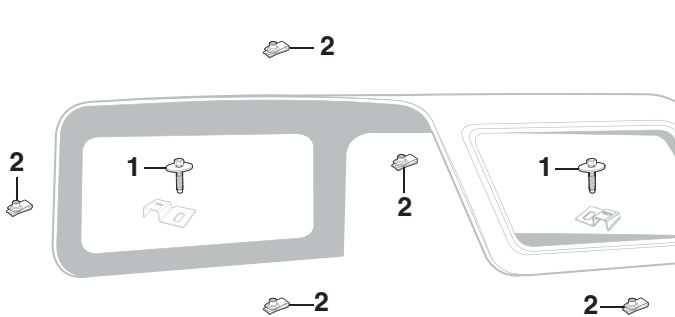

## Hardtop Hardware

1980-91 Bronco

PART	ILL#	DESCRIPTION	APPLICATION	REQD	PRICE
40-0730	(1)	BOLT W/WASHER-FRONT TOP	BRONCO	80-91 (5)	\$9.95
40-0539	(2)	BOLT W/WASHER-SIDE	BRONCO	80-91 (8)	\$9.95
40-0914	(3)	U-NUT-HARDTOP	BRONCO	80-91 (13)	\$6.65

## Hardtop Hardware

1992-96 Bronco

PART	ILL#	DESCRIPTION	APPLICATION	REQD	PRICE
40-0277	(1)	BOLT-FRONT TOP/SIDE	BRONCO	92-96 (10)	\$9.95
40-0915	(2)	U-NUT-HARDTOP	BRONCO	92-96 (13)	\$9.95

## Rear and Tailgate Rubber

1980-96 Bronco

**Left Hand (LH) & Right Hand (RH)  
Means as You Sit Facing Forward  
in the Vehicle**

PART	ILL#	DESCRIPTION	APPLICATION	REQD	PRICE
49-9450	(1)	FRONT TOP ASSY SEAL	BRONCO	80-96 (1)	\$24.95
49-9452	(2)	FRONT TOP ASSY SEAL-REAR	BRONCO	80-96 (1)	\$19.95
49-9404	(3)	BODY SIDE WINDOW SEAL	"A" BRONCO	80-96 (2)	\$79.95
49-9461	(4)	BACK GLASS UPPER RUN	BRONCO	80-96 (1)	\$39.95
49-9454	(5)	ROOF SIDE WEATHERSTRIP-LH	BRONCO	80-96 (1)	\$29.95
49-9455		ROOF SIDE WEATHERSTRIP-RH	BRONCO	80-96 (1)	\$29.95
49-9465	(6)	TAILGATE WEATHERSTRIP-OUTER	BRONCO	80-96 (1)	\$39.95
49-9466	(7)	TAILGATE WEATHERSTRIP-INNER	BRONCO	80-96 (1)	\$29.95
49-9468	(8)	CORNER SEAL-LH	BRONCO	80-96 (1)	\$14.95
49-9469		CORNER SEAL-RH	BRONCO	80-96 (1)	\$14.95
49-9470	(9)	SIDE RUN BRACKET AND SEAL	BRONCO	80-96 (2)	\$39.95
41-1589	(10)	TAILGATE CUSHION SET	BRONCO	80-96 (1)	\$4.95
40-0863	(11)	LOCKNUT-SPARE TIRE RACK	BRONCO	80-96 (1)	\$4.45