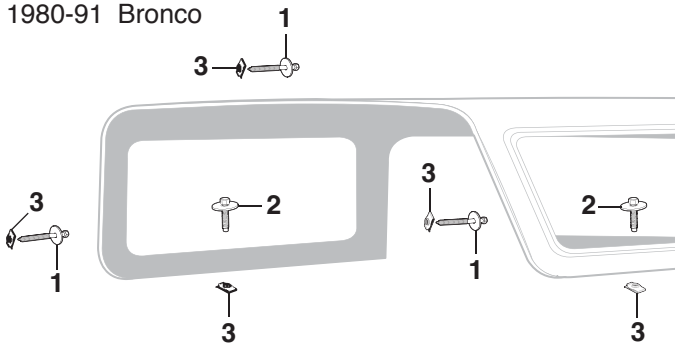

Hardtop Hardware

1980-91 Bronco

PART	ILL#	DESCRIPTION	APPLICATION	REQD	PRICE
40-0730	(1)	BOLT W/WASHER-FRONT TOP	BRONCO	80-91 (5)	$9.95
40-0539	(2)	BOLT W/WASHER-SIDE	BRONCO	80-91 (8)	$9.95
40-0914	(3)	U-NUT-HARDTOP	BRONCO	80-91 (13)	$6.65