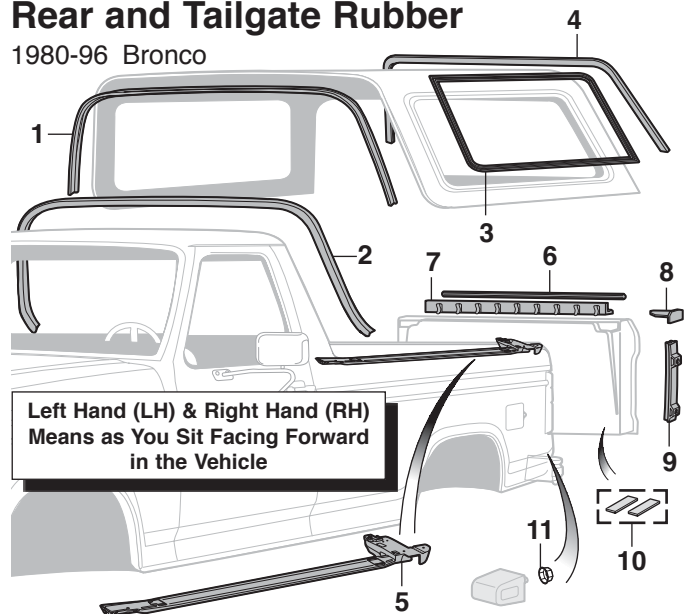

## Hardtop Hardware

1992-96 Bronco

PART	ILL#	DESCRIPTION	APPLICATION	REQD	PRICE
40-0277	(1)	BOLT-FRONT TOP/SIDE	BRONCO	92-96 (10)	\$9.95
40-0915	(2)	U-NUT-HARDTOP	BRONCO	92-96 (13)	\$9.95

## Rear and Tailgate Rubber

1980-96 Bronco

**Left Hand (LH) & Right Hand (RH)  
Means as You Sit Facing Forward  
in the Vehicle**

PART	ILL#	DESCRIPTION	APPLICATION	REQD	PRICE
49-9450	(1)	FRONT TOP ASSY SEAL	BRONCO	80-96 (1)	\$24.95
49-9452	(2)	FRONT TOP ASSY SEAL-REAR	BRONCO	80-96 (1)	\$19.95
49-9404	(3)	BODY SIDE WINDOW SEAL	"A" BRONCO	80-96 (2)	\$79.95
49-9461	(4)	BACK GLASS UPPER RUN	BRONCO	80-96 (1)	\$39.95
49-9454	(5)	ROOF SIDE WEATHERSTRIP-LH	BRONCO	80-96 (1)	\$29.95
49-9455		ROOF SIDE WEATHERSTRIP-RH	BRONCO	80-96 (1)	\$29.95
49-9465	(6)	TAILGATE WEATHERSTRIP-OUTER	BRONCO	80-96 (1)	\$39.95
49-9466	(7)	TAILGATE WEATHERSTRIP-INNER	BRONCO	80-96 (1)	\$29.95
49-9468	(8)	CORNER SEAL-LH	BRONCO	80-96 (1)	\$14.95
49-9469		CORNER SEAL-RH	BRONCO	80-96 (1)	\$14.95
49-9470	(9)	SIDE RUN BRACKET AND SEAL	BRONCO	80-96 (2)	\$39.95
41-1589	(10)	TAILGATE CUSHION SET	BRONCO	80-96 (1)	\$4.95
40-0863	(11)	LOCKNUT-SPARE TIRE RACK	BRONCO	80-96 (1)	\$4.45